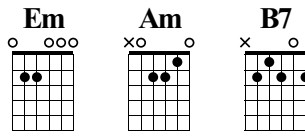

12 Bar Blues in E minor

To be used with E minor Pentatonic Scale

Megan KC Guitar

Standard tuning
♩ = 120

Em

1 2 3

Am

4 5 6