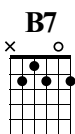

# Though the Valley

Megan KC Guitar

Elli's Song

Standard tuning

♩ = 120

Em

sguit.

Musical notation for measures 1-3. Treble clef, 4/4 time. Chord Em. Fingering: 1, 2, 3.

Musical notation for measures 4-6. Treble clef, 4/4 time. Chord Am. Lyrics: I walk through the valley of the shadow of

Musical notation for measures 7-9. Treble clef, 4/4 time. Chord Em. Lyrics: death and I'll fear no evil cause I'm

Musical notation for measures 10-12. Treble clef, 4/4 time. Chords B7 and Em. Lyrics: blind to it all in my mind my

Musical notation for measures 13-15. Treble clef, 4/4 time. Chord Am. Lyrics: guns they comfort me cause I