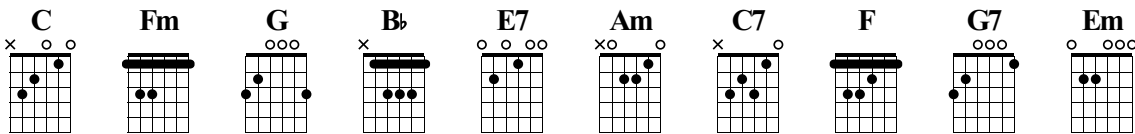

Remember Me- Lullaby

Megan KC Guitar

Robert and Kristen Lopez-From Disney's "Coco"

Standard tuning

♩ = 90

C Fm G C

Capo fret 1

n.guit.

Musical notation for measures 1-3. Chords: C, Fm, G, C. Lyrics: remember me though I have to say good-bye remember me don't

Bb E7 Am Bb C7

Musical notation for measures 4-6. Chords: Bb, E7, Am, Bb, C7. Lyrics: let it make you cry for even if I'm far a- wa I'll hold you in my heart I'll

F Fm G7 C

Musical notation for measures 7-9. Chords: F, Fm, G7, C. Lyrics: sing a se- cret song for you each night wear apart remember me though I

F G C Bb C7

Musical notation for measures 10-12. Chords: F, G, C, Bb, C7. Lyrics: have to tra- vel far remem- ber me each time you hear a sad gui- tar