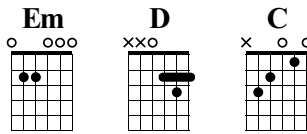

Beat It

Megan KC Guitar
Michael Jackson

Standard tuning
♩ = 120

s. guit.

1 **Em** 2 **Em** 3 **Em**

Measures 1-3: Musical notation in treble clef, 4/4 time. Measure 1 has notes G4, B4, D5, G4. Measure 2 has notes G4, B4, D5, G4. Measure 3 has notes G4, B4, D5, G4. Fingering and TAB are provided below.

4 **Em** 5 **Em** 6 **D**

Measures 4-6: Measure 4 has notes G4, B4, D5, G4. Measure 5 is a D5 power chord. Measure 6 is a D5 power chord. Lyrics: "... they told him don't you ever come a round here ... don't".

7 **Em** 8 **D** 9 **C**

Measures 7-9: Measure 7 is a D5 power chord. Measure 8 is a D5 power chord. Measure 9 is a C5 power chord. Lyrics: "wanna see you face you better - dis a pear - - the".

10 **D** 11 **Em** 12 **D**

Measures 10-12: Measure 10 is a D5 power chord. Measure 11 is a D5 power chord. Measure 12 is a D5 power chord.

Em **D** **Em**

13 14 15

D **Em** **D**

16 17 18

Em **D** **Em**

19 20 21

D The song follows the same chord progression, so you can use this along with a lyrics sheet