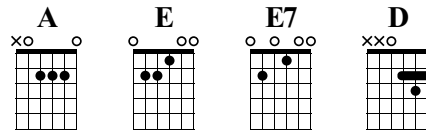

# Hey Jude

The Beatles

Standard tuning

♩ = 90

s.guit. 4/4

1 **A** Jude \_ \_ \_ don't make it

2 **E** Bad \_ \_ \_ take a

3 **E7** Sad song \_ and make it

4 **A** be- tter \_ \_ \_ re-

5 **D** mem- ber to let'er into your

6 **A** heart \_ \_ then you can

7 **E7** start \_ \_ to make it

8 **A** bet- ter. \_ Hey

9 **A** Jude \_ \_ don't be a-

10 **E** fraid \_ \_ you were \_

11 **E7** made to \_ go out and

12 **A** get her\_ \_ \_ the

13 **D** minute you let her under your

14 **A** skin \_ \_ then you be-

15 **E7** gin \_ \_ to make it

16 **D** bet- ter.