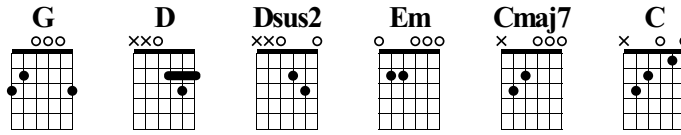

# A Million Dreams

megankcuitar.com  
from The Greatest Showman

Music by Benji Pasek and Justin Paul

Standard tuning  
♩ = 125

sguit.

1 2 3

Measures 1-3 of the guitar part. Measure 1: G chord (000000). Measure 2: D chord (xx0232). Measure 3: Dsus2 chord (xx0232).

4 5 6

Theres \_ \_ \_ a \_ \_ \_ world \_ \_ \_ that I \_ can

Measures 4-6 of the guitar part. Measure 4: G chord (000000). Measure 5: D chord (xx0232). Measure 6: Dsus2 chord (xx0232).

7 8 9

see \_ \_ \_ a world that's wai- ting \_ \_ \_ up \_ \_ \_ for \_ \_ \_ me \_ \_ \_ that \_ I

Musical notation for measures 82-84. The top staff shows a melodic line with eighth notes. The bottom staff shows guitar tablature with fret numbers 0, 2, 3, and 4.

82 83 84

T 0 0 0 0 0 0 0 0 0 0 0 0  
 A 2 0 0 2 0 0 0 0 0 0 0 0  
 B 0 0 0 2 3 2 3 2 3 2 3 2

Musical notation for measures 85-87. Measure 85 is in C major, and measure 86 is in D major. The top staff shows a melodic line with eighth notes. The bottom staff shows guitar tablature with fret numbers 0, 1, 2, 3, 4.