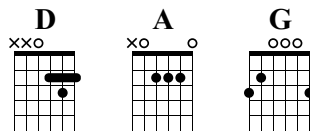

Bad Moon Rising

CCR

Standard tuning

♩ = 170

sguit. 4/4

1 2 & 4 &

D **A** **G** **D**

4 5 6

D **D** **A** **G**

I see a bad moon and a

7 8 9

D **A** **G** **D**

ri- sing I see see

10 11 12

A **G** **D** **A** **G**

trouble on the way. bad moon well

Chorus

13 14 15

G **D**

don't go round to- night well it's bound to take your

Da Capo

16 17 18

A **G**

life there's a bad moon on the rise.