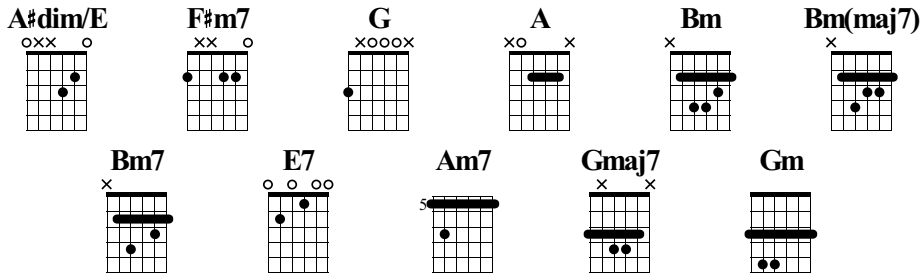

Golden Hour

megankcguitar.com

Kacey Musgraves

Standard tuning

♩ = 120

A#dim/E

F#m7

A#dim/E

Capo fret 2

s. guit.

Measures 1-3 of the guitar part. Measure 1: A#dim/E (2-3-0-3-0-0). Measure 2: F#m7 (0-2-2-2-2-0). Measure 3: A#dim/E (2-3-0-3-0-0).

Measures 4-6 of the guitar part. Measure 4: F#m7 (0-2-2-2-2-0). Measure 5: A#dim/E (2-3-0-3-0-0). Measure 6: F#m7 (0-2-2-2-2-0).

Measures 7-9 of the guitar part. Measure 7: A#dim/E (2-3-0-3-0-0). Measure 8: F#m7 (0-2-2-2-2-0). Measure 9: G (0-0-0-0-0-3).

Measures 10-12 of the guitar part. Measure 10: A (2-2-2-2-2-0). Measure 11: F#m7 (0-2-2-2-2-0). Measure 12: F#m7 (0-2-2-2-2-0).

Bm **Bm(maj7)** **Bm7** **E7** **Am7**

13 14 15

T 2 2 2 0 5
 A 2 2 2 0 7
 B 2 2 2 0 5

Gmaj7 **Gm**

16 17 18

T 3 3 3
 A 3 3 3
 B 3 3 3