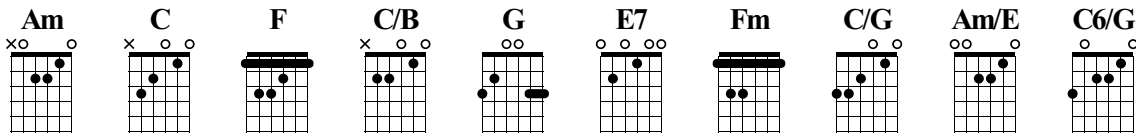

I'll Follow You Into the Dark

Megan KC Guitar
Deathcab for Cutie
Plans

Standard tuning

♩ = 135

INTRO

Am

C

F

Capo fret 5

sguit.

VERSE 1 & 2

Musical notation for measures 16-18. Chords: C, C/G, C, C/G, C, C/G. Includes guitar tablature for measures 16, 17, and 18.

Musical notation for measures 19-21. Chords: Am, Am/E, Am, Am/E, F. Includes guitar tablature for measures 19, 20, and 21.

Musical notation for measures 22-24. Chords: F, C, G. Includes guitar tablature for measures 22, 23, and 24.

CHORUS

Musical notation for measures 25-27. Chords: Am, C, F. Includes guitar tablature for measures 25, 26, and 27.

Musical notation for measures 28-30. Chords: C, C/B, Am, C. Includes guitar tablature for measures 28, 29, and 30.

Musical notation for measures 31-33. Chords: G, G, Am. Includes guitar tablature for measures 31, 32, and 33.