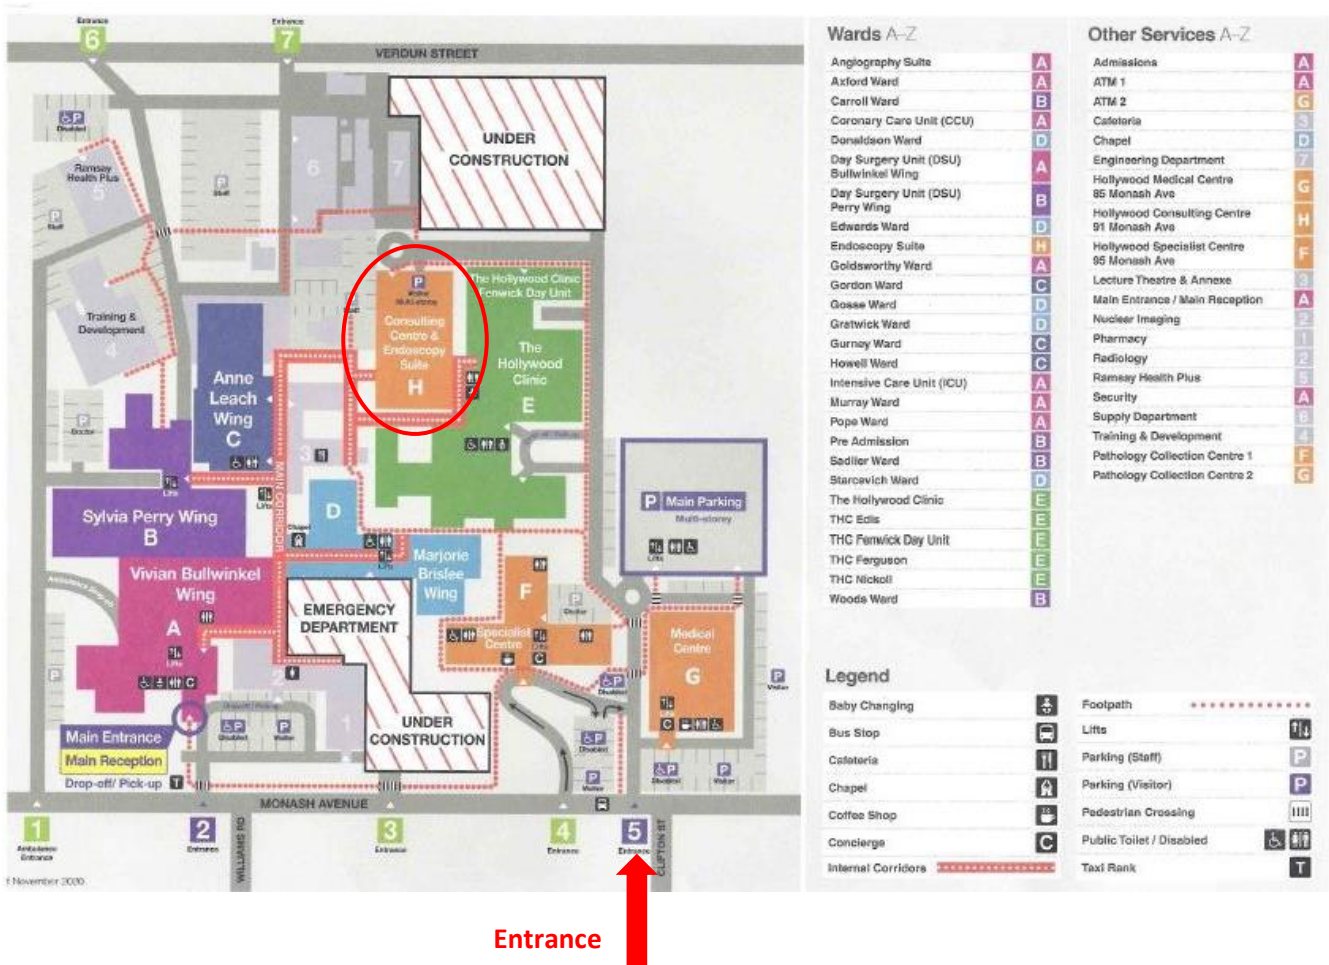

Directions to the Endoscopy Suite Hollywood Consulting Centre

You will now be reporting to the new “Endoscopy Suite” at Hollywood Consulting Centre. This suite has just opened and offers state of the art facilities to our patients. It is still located on the Hollywood Private Hospital grounds.

Directions:

1. Please proceed down driveway 5 off Monash Avenue.
2. Go past the multistorey carpark (first roundabout) to your left towards the back of the hospital (past the Hollywood Clinic).
3. At the second roundabout turn left.
4. Turn left again to proceed under the “Hollywood Consulting Centre” to the dedicated drop off point.
5. Take lift up to level 3 to the “Endoscopy Suite”.