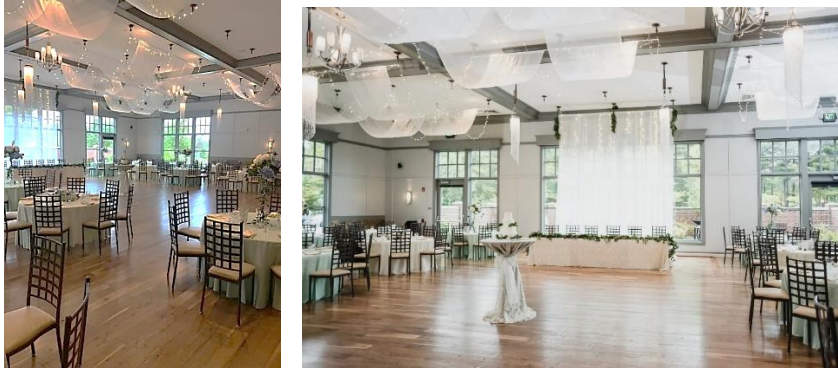

Tillie Chandeliers LG \$100 MED \$80

Spoke Ceiling with Center Chandelier of Choice \$800

Edison Bulb Ceiling \$500

Draped Organza Ceiling \$700

Lighted Ballroom Backdrop and Ceremony Room Backdrop, each \$160