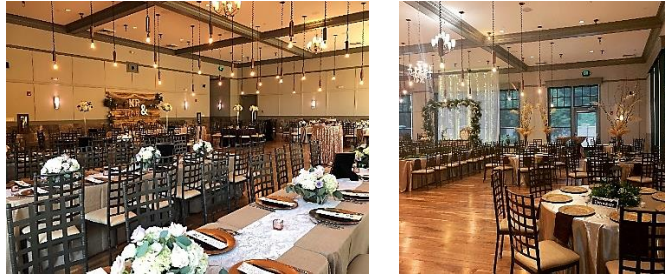

Enhanced Experience and Optional Decor

Large and Small Lanterns ... No Charge

Traditional Sparkling Chandeliers \$150 each (5 total)

4' Tier Center Chandelier \$150

5' Spiral Chandelier \$80 each (6 total)

Tillie Chandeliers LG \$100 MED \$80

Spoke Ceiling with Center Chandelier of Choice \$800

Edison Bulb Ceiling \$500

Draped Organza Ceiling \$700

Lighted Ballroom Backdrop and Ceremony Room Backdrop, each \$160