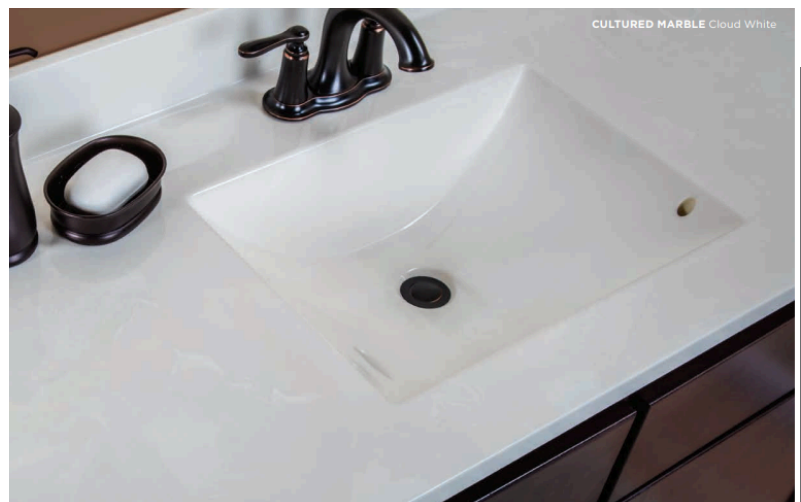

Cultured Marble

- Integral recess oval or flush rectangle bowls available in popular standard sizes
- All in-one design for easy cleaning
- Wear-resistant topcoat provides durability and lasting beauty
- Pre-drilled faucet holes
- 3/4" thickness
- In Stock cultured marble is only available in Cotton White

Cotton White

Cloud White

Cultured Marble Quick Ship Program

Top Sizes	Oval Bowl	Rectangle Bowl	Rectangle Bowl
	4" Center-Set	4" Center-Set	8" Center-Set
	Cloud White/*Cotton White	Cloud White/*Cotton White	Cloud White/Cotton White
19 x 17 <i>Centered Bowl</i>	Quick Ship	Not Available	Not Available
25 x 19 <i>Centered Bowl</i>	In Stock	Not Available	Not Available
31 x 19 <i>Centered Bowl</i>	Quick Ship	Not Available	Not Available
37 x 19 <i>Centered Bowl</i>	Quick Ship	Not Available	Not Available
25 x 22 <i>Centered Bowl</i>	Quick Ship	In Stock	Not Available
31 x 22 <i>Centered Bowl</i>	Quick Ship	In Stock	Quick Ship
37 x 22 <i>Centered Bowl</i>	Quick Ship	In Stock	Quick Ship
43 x 22 <i>Centered Bowl</i>	Quick Ship	In Stock	Quick Ship
49 x 22 <i>Centered Bowl</i>	Quick Ship	In Stock	Quick Ship
61 x 22 <i>Centered Bowl</i>	Quick Ship	In Stock	Quick Ship
61 x 22 <i>Double Bowl 30 (L/R 15)</i>	Quick Ship	Quick Ship	Quick Ship
61 x 22 <i>Double Bowl 36 (L/R 12)</i>	Quick Ship	In Stock	Quick Ship
73 x 22 <i>Double Bowl 42 (L/R 15)</i>	Quick Ship	Quick Ship	Quick Ship
73 x 22 <i>Double Bowl 48 (L/R 12) (Cotton White Only)</i>	Quick Ship	Quick Ship	Quick Ship
<i>19" & 22" Depth End Splashes Available, *In Stock Only Available in Cotton White</i>			