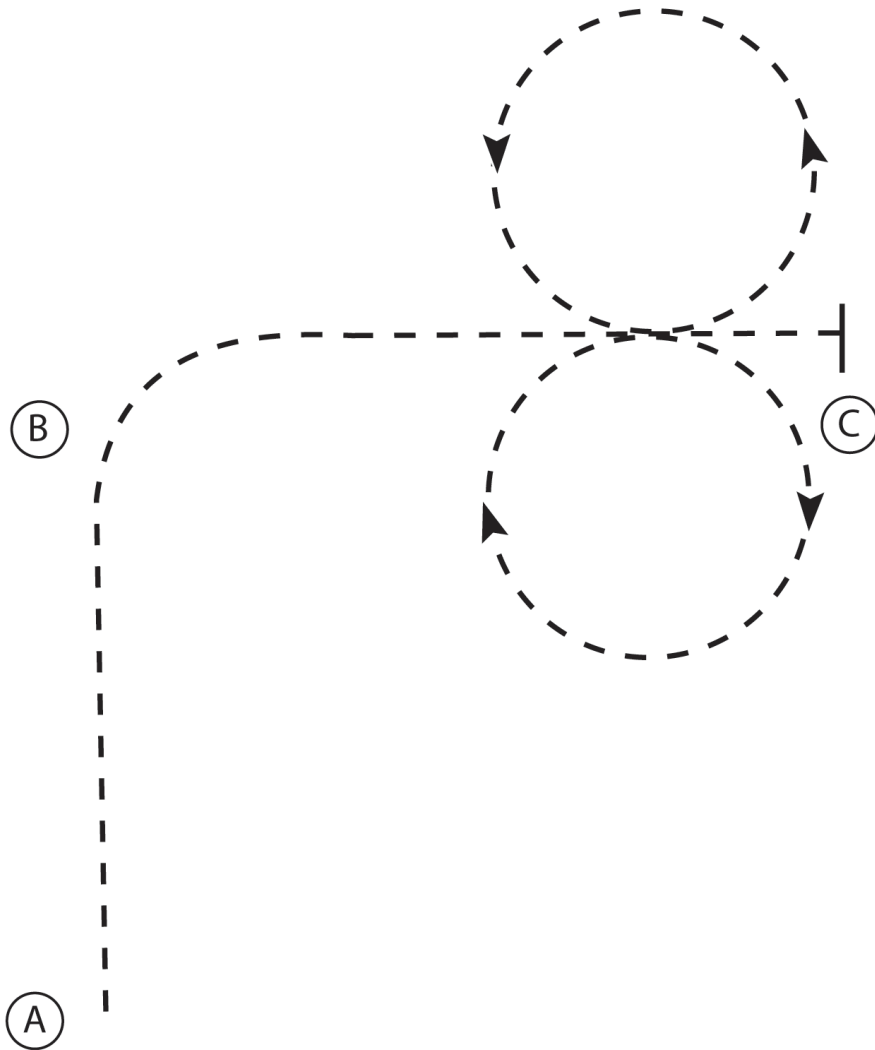

# 2018 EOQHA SUMMER SIZZLER QUARTER HORSE CIRCUIT

## HUNT SEAT EQUIT (LEVEL 1 YOUTH & AMATEUR WALK-TROT)

Show Date: 08-02-2018

w w w . H o r s e S h o w P a t t e r n s . c o m

w w w . H o r s e S h o w P a t t e r n s . c o m

1. Sitting trot A to B
2. At B posting trot towards C
3. Before C posting trot circle to the right followed by a posting trot circle to the left, continue to C
4. Stop at C

Walk	.....
Trot	- - - - -
Extended Trot	- - - - -
Canter	—————
Leg Yield	
Lead Change	↙ ↘
Back	←←←←←
Marker	(B)
Sidepass	←- - - - -

[HSE/WT-7]

**Pattern Provided by:**  
*Gigi Bailey, WS; Lisa Krohn, MN & Amy Watkins, OH*