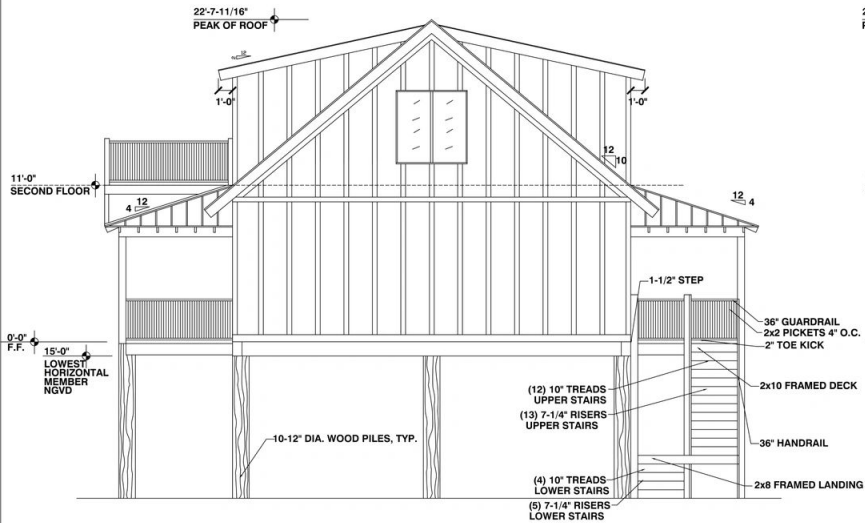

LEFT ELEVATION