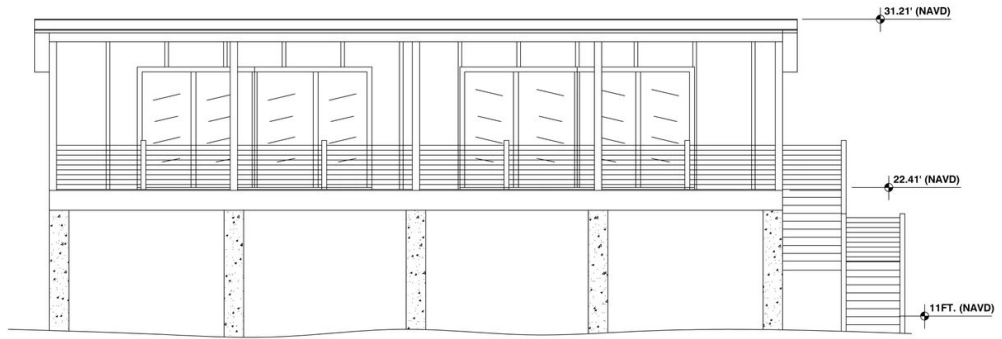

LEFT ELEVATION

FRONT ELEVATION

RIGHT ELEVATION

REAR ELEVATION

ELEVATIONS  
SCALE: 1/4" = 1'-0"

Your New Panel Home  
Anywhere, USA

512 Paul Morris  
Drive  
Woodbridge, FL  
34926  
Phone: 941-475-6300 Cell:  
941-475-6300  
www.newpanelhomes.com

MOD REVIVAL

REVISIONS

NO.	DATE	BY	DESCRIPTION

ELEVATIONS

3