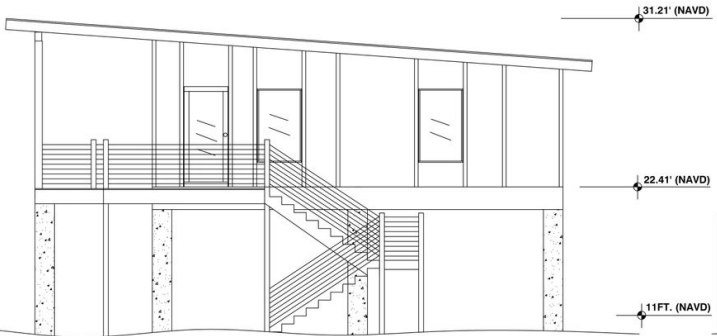

LEFT ELEVATION

FRONT ELEVATION

RIGHT ELEVATION

REAR ELEVATION

ELEVATIONS  
SCALE: 1/4" = 1'-0"

Your New Panel Home  
Anywhere, USA

512 Paul Morris  
Drive  
Woodbridge, FL  
34926  
Phone: 941-475-6300 Cell:  
941-475-6300  
www.newpanelhomes.com

MOD REVIVAL

REVISIONS

NO.	DATE	BY	DESCRIPTION

ELEVATIONS

3