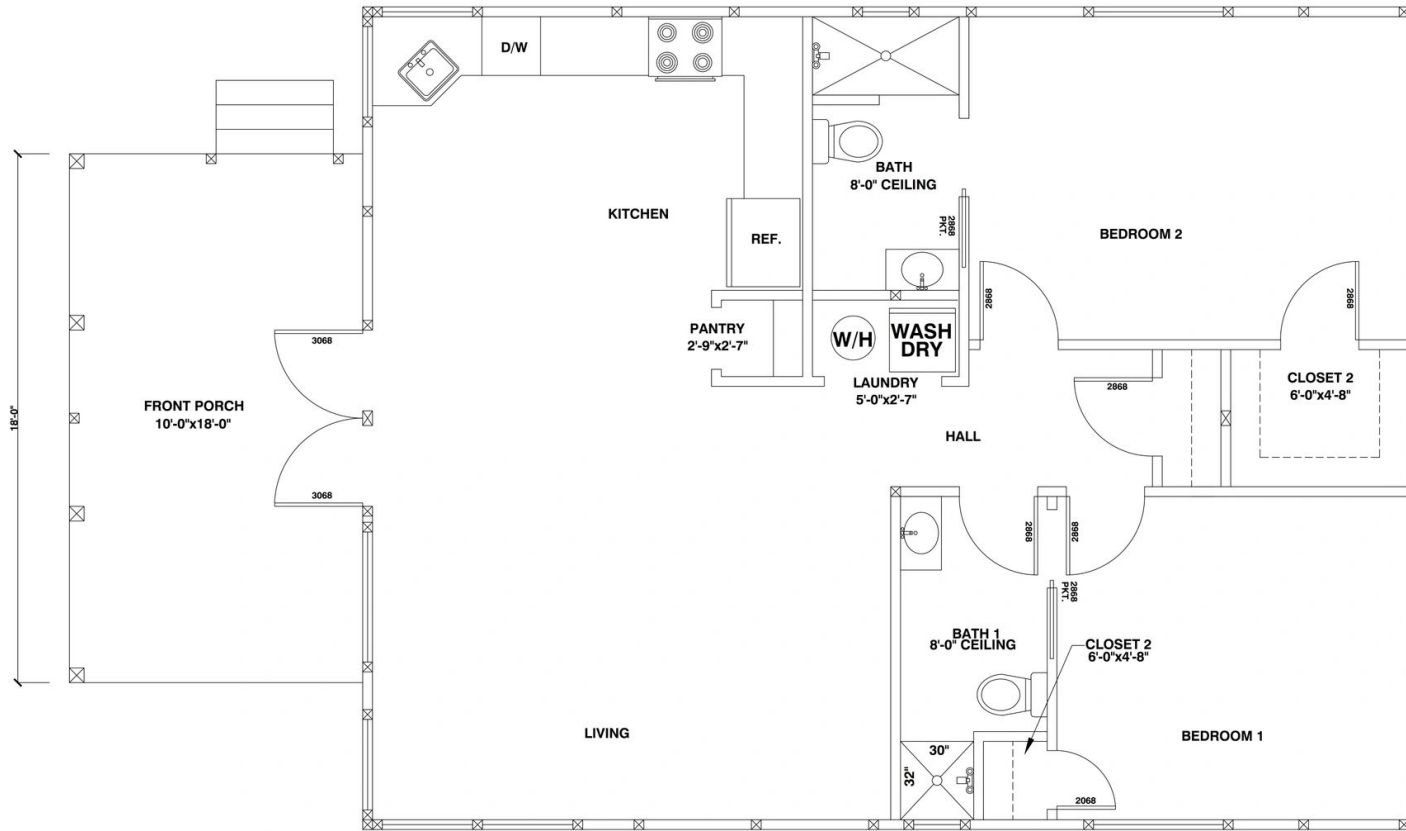

FIRST FLOOR PLAN
SCALE: 1/2" = 1'-0"

FIRST FLOOR A/C AREA
PORCH
TOTAL RESIDENCE UNDER ROOF

1008
180
1188

Your New Panel Home
Anywhere, USA

NEW
PANEL
HOMES

PALMETTO

REVISIONS

ISSUE DATE: 07/10/13
DRAWN BY: CU