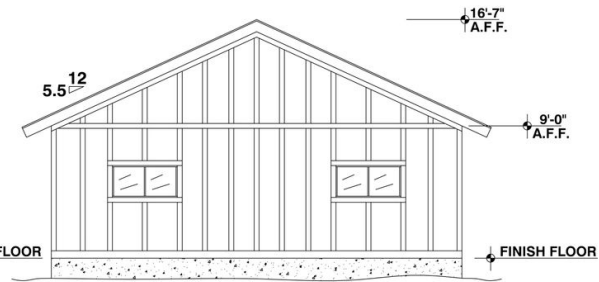

RIGHT ELEVATION

REAR ELEVATION

LEFT ELEVATION

FRONT ELEVATION

ELEVATIONS
SCALE: 1/4" = 1'-0"

Your New Panel Home
Anywhere, USA

512 Paul Morris Drive
Phone: 941-475-8300 Call 841-915-3090
www.newpanelhomes.com