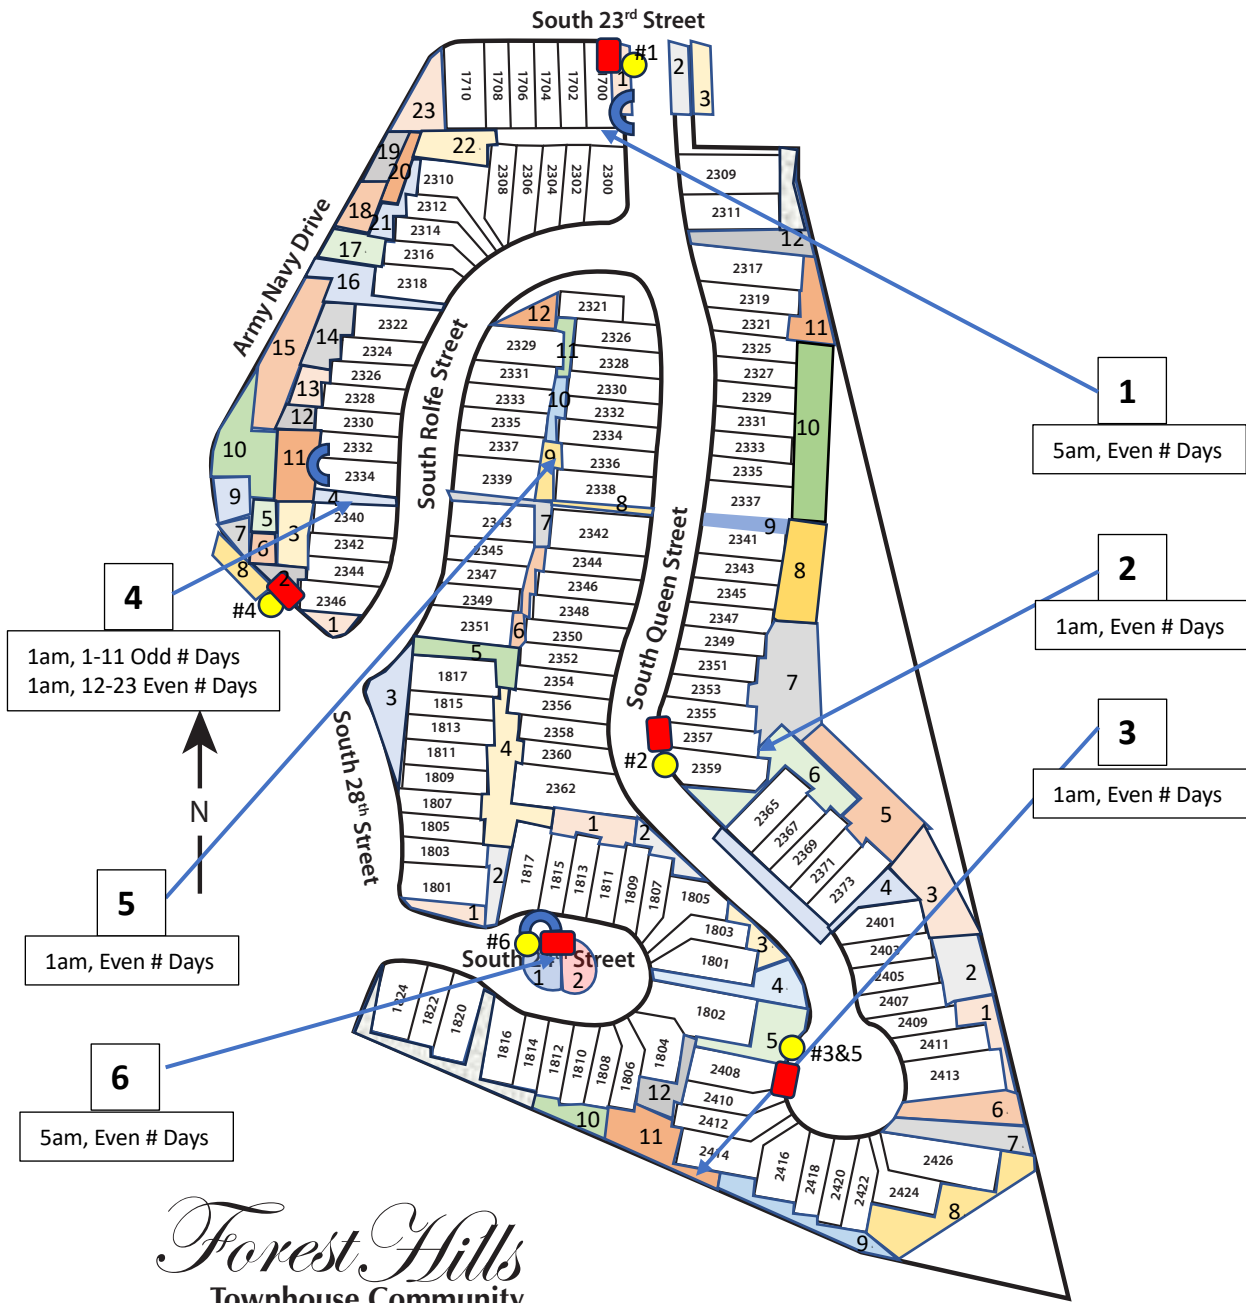

Sprinkler System Map

Forest Hills Townhouse Community

-  Water Meter & Zone Number
-  Controller Location
-  Shutoff Location
-  Backflow Preventer Location

9/10/2023

Cntrl #	Location	Station#	Heads	End Time	Dur (min)
		Odd Days			
	1700 S 23rd St S	Even Days			
1	Front Ent W	1	10	5:10 AM	10
1	Front Ent E	2	9	5:20 AM	10
1	Front Ent E Back	3	9	5:25 AM	5
	2340 S Rolfe St				
2	Berm	1	6	1:30 AM	30
2	Berm	2	5	1:42 AM	12
2	Berm	3	6	2:02 AM	20
2	Berm	4	5	2:02 AM	0
2	Berm	5	3	2:37 AM	35
2	Berm	6	3	3:07 AM	30
2	Berm	7	6	3:37 AM	30
2	Berm	8	5	3:49 AM	12
2	Berm	9	6	4:24 AM	35
2	Berm	10	7	4:54 AM	30
2	Berm	11	5	4:54 AM	0
2	Berm	12	4	1:30 AM	15
2	Berm	13	5	1:25 AM	25
2	Berm	14	5	1:40 AM	15
2	Berm	15	5	2:10 AM	30
2	Berm	16	5	2:45 AM	35
2	Berm	17	9	3:20 AM	35
2	Berm	18	5	3:55 AM	35
2	Berm	19	5	4:30 AM	35
2	Berm	20	5	5:05 AM	35
2	Berm	21	5	5:35 AM	30
2	Berm	22	6	5:57 AM	22
2	Berm	23	5	6:27 AM	30