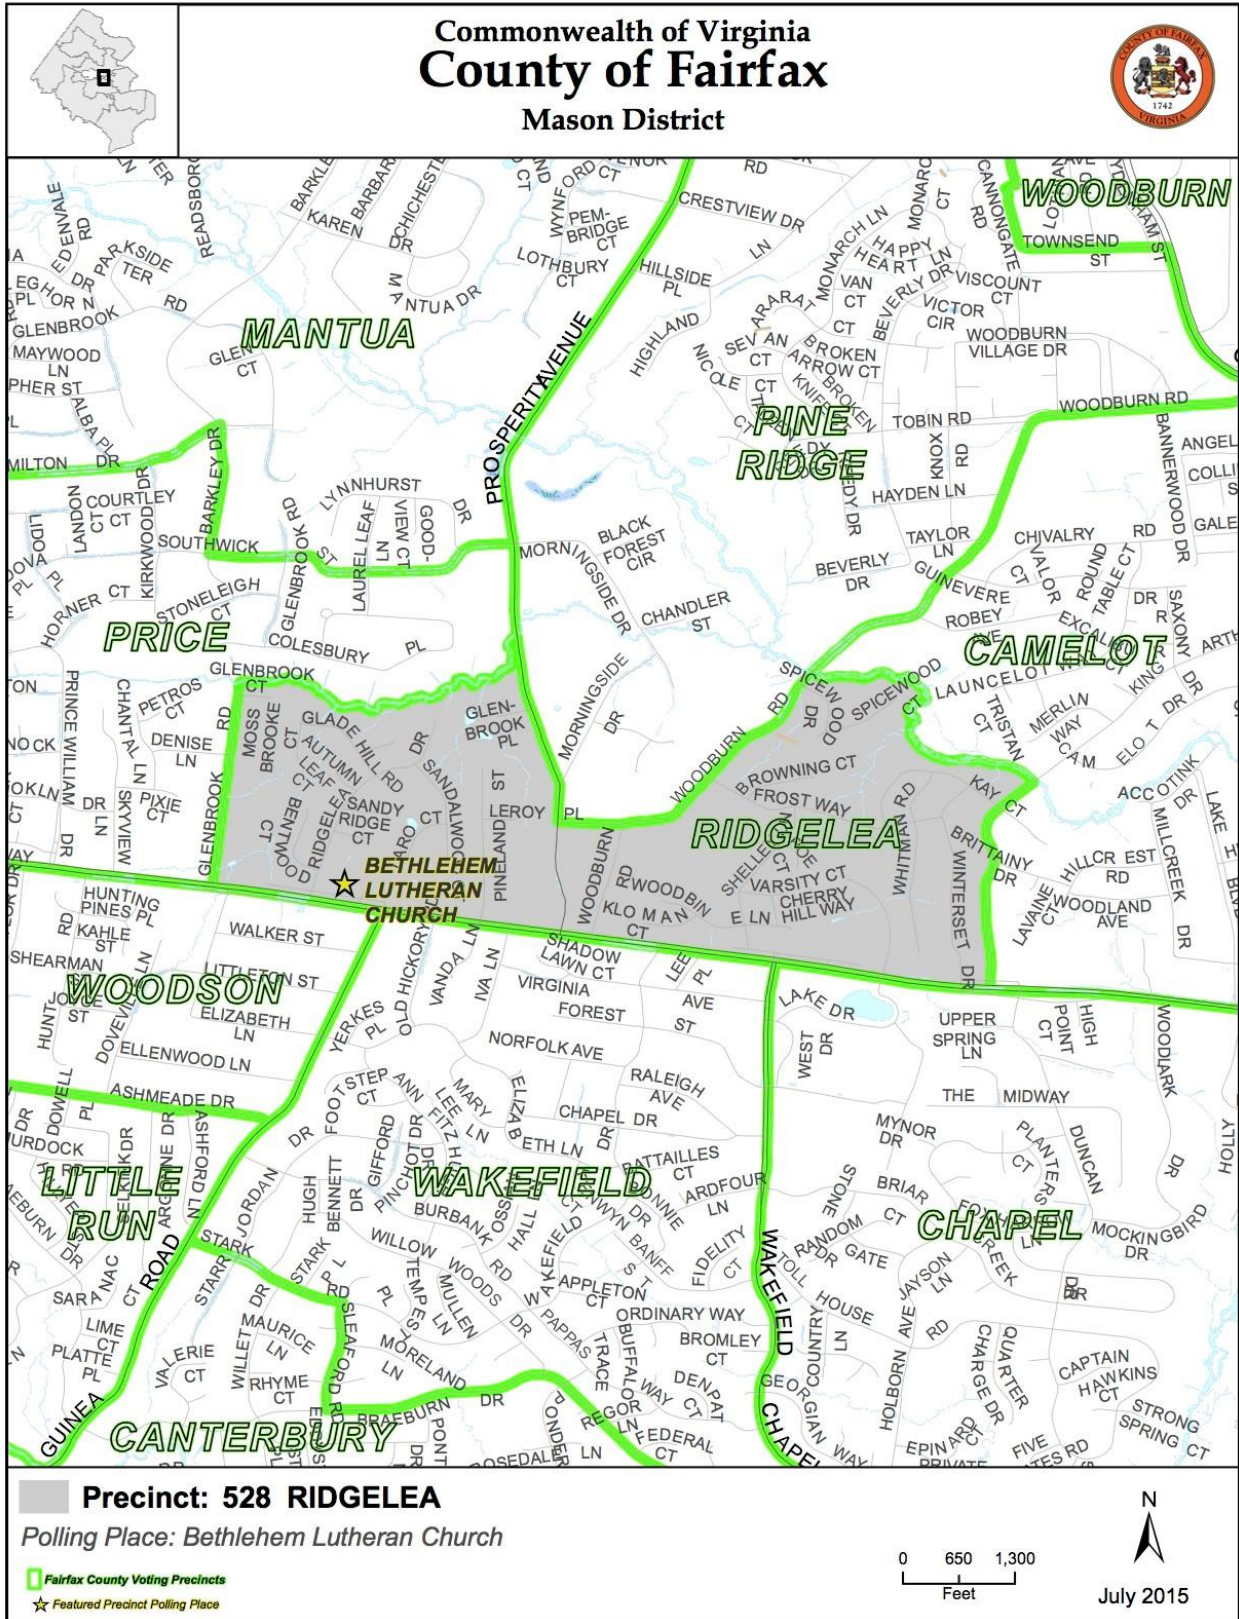

Map of Precinct 528 extracted from
Mason District Precincts, p.59