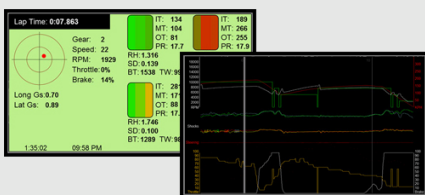

### SIMTECHPRO Custom Race BUCKET

- Seat F.I.A. 8855-1999 approved with n° CS.300.14
- Lightweight and rigid fiberglass shell.
- Artificial leather cover, easy to clean.
- HANS® Compatible.
- Sabelt® 4 points seatbelt

### SRH® TS-PC Racer CARBON DASHBOARD

- Superb quality brushed black anodised Alloy Base for ultimate looks and rigidity
- 8 Momentary Push Buttons plus one HD Start Button
- 4 on/off toggles with pulse per click
- 3 on/off toggles with safety covers (2 Red 1 Blue)
- 3 Rotary Encoders
- Laser Engraved Roundels (1-16, Brake Bias and +- Boost)

### Motec® i2 DATA ANALYZER

- Graphs with Time Variance Plot, Overlapped and Tiled Graph Modes,
- Dual Cursor Support
- Multiple Overlay Support
- Channel, time and track reports
- Advanced data gating
- Fast On-Demand Maths Processing
- Predefined Maths Calculations
- User-defined Track Sections

### Z1® REAL TIME DASHBOARD

- Three live telemetry dashboards
- The live telemetry dashboards include one for tire data, g-forces, and pedal inputs. The second telemetry dashboard displays a graph of the speed, RPM, steering, shocks, throttle and brake position.
- Select any saved telemetry file for the current car and track combination