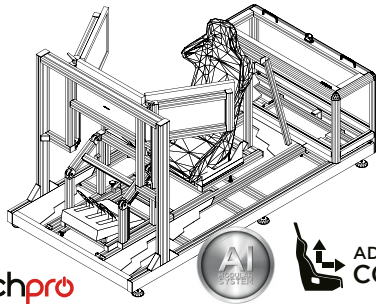

## REAL EXPERIENCES

Feel the real wheel and pedals force sensation in combination with accurate laser-scanned racetracks and 5.1 Dolby Surround Audio System with Ultra HD screens.

simtechpro

ADJUSTABLE  
COCKPIT

## SIMTECHPRO SIMBASE PRO

- Full Aluminum cockpit platform.
- High durable and lightweight material.
- Fully adjustable.
- 4 Wheels for an easy transportation.
- Floor fixation system
- Special cabinet for computer and all electronic system
- 1 to 3 screens ready up to 1X50" or 3X32"