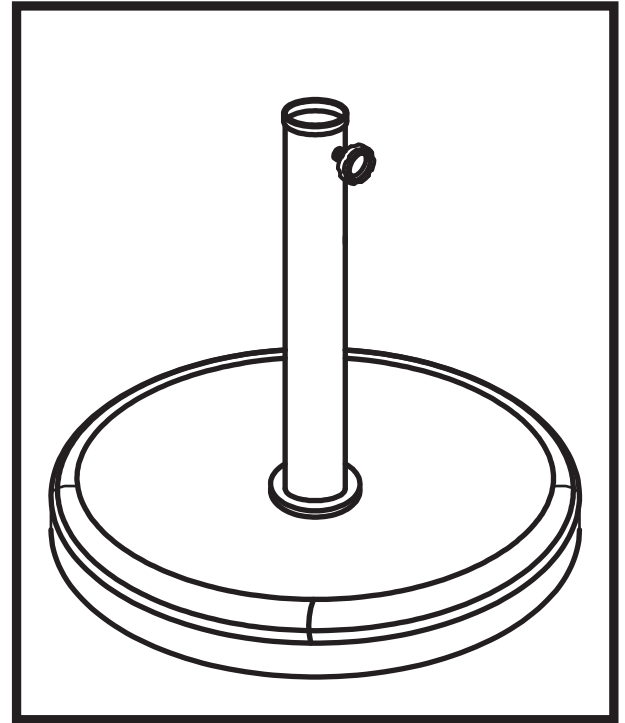

Assembly Instructions

18kg 22" Composite Umbrella Base

A		1	B		1
C		1	D		1
E		1	F		1
G		1	H		1
I		1			

SKU: 852009, 852008

For Manuals, Replacement Parts or Customer Service visit:

www.ezreplacement.com

Made in China
 ©2018 J & J Global, LLC
 Distributed By:
 J & J Global, LLC
 Carrollton, TX 75006

Assembly Instructions

12kg 18" Composite Umbrella Base

A		1	B		1
C		1	D		1
E		1	F		1
G		1	H		1
I		1			

SKU: 852006, 852007

For Manuals, Replacement Parts or Customer Service visit:

www.ezreplacement.com

Made in China
 ©2018 J & J Global, LLC
 Distributed By:
 J & J Global, LLC
 Carrollton, TX 75006