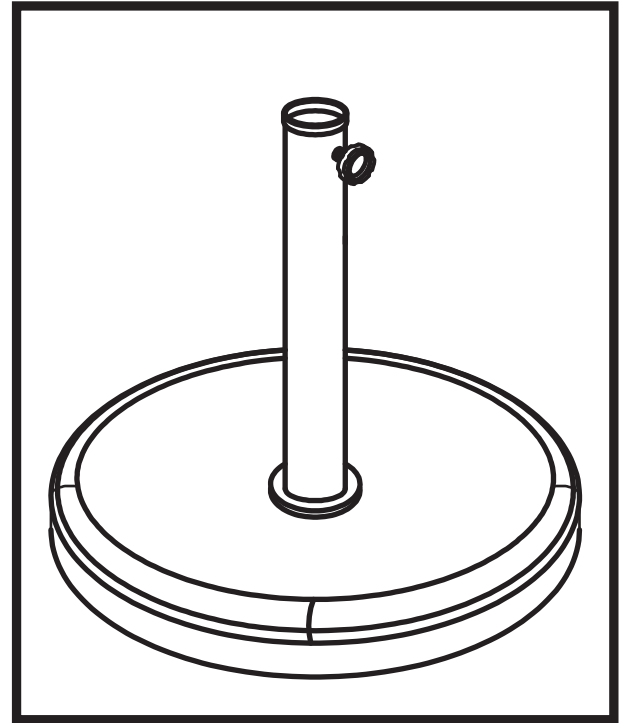

Assembly Instructions

18kg 22" Composite Umbrella Base

A		1	B		1
C		1	D		1
E		1	F		1
G		1	H		1
I		1			

SKU: 852009, 852008

For Manuals, Replacement Parts or Customer Service visit:

www.ezreplacement.com

Made in China
 ©2018 J & J Global, LLC
 Distributed By:
 J & J Global, LLC
 Carrollton, TX 75006

Assembly Instructions

12kg 18" Composite Umbrella Base

A		1	B		1
C		1	D		1
E		1	F		1
G		1	H		1
I		1			

SKU: 852006, 852007

For Manuals, Replacement Parts or Customer Service visit:

www.ezreplacement.com

Made in China
 ©2018 J & J Global, LLC
 Distributed By:
 J & J Global, LLC
 Carrollton, TX 75006