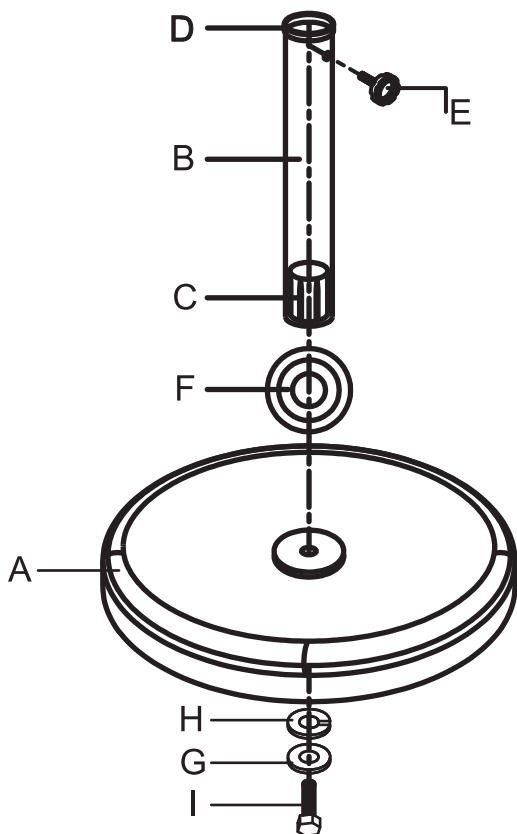

Assembly Instructions

18kg 22" Composite Umbrella Base

A		1	B		1
C		1	D		1
E		1	F		1
G		1	H		1
I		1			

SKU: 852009, 852008

For Manuals, Replacement Parts or Customer Service visit:

www.ezreplacement.com

Made in China
 ©2018 J & J Global, LLC
 Distributed By:
 J & J Global, LLC
 Carrollton, TX 75006

Assembly Instructions

12kg 18" Composite Umbrella Base

A		1	B		1
C		1	D		1
E		1	F		1
G		1	H		1
I		1			

SKU: 852006, 852007

For Manuals, Replacement Parts or Customer Service visit:

www.ezreplacement.com

Made in China
 ©2018 J & J Global, LLC
 Distributed By:
 J & J Global, LLC
 Carrollton, TX 75006