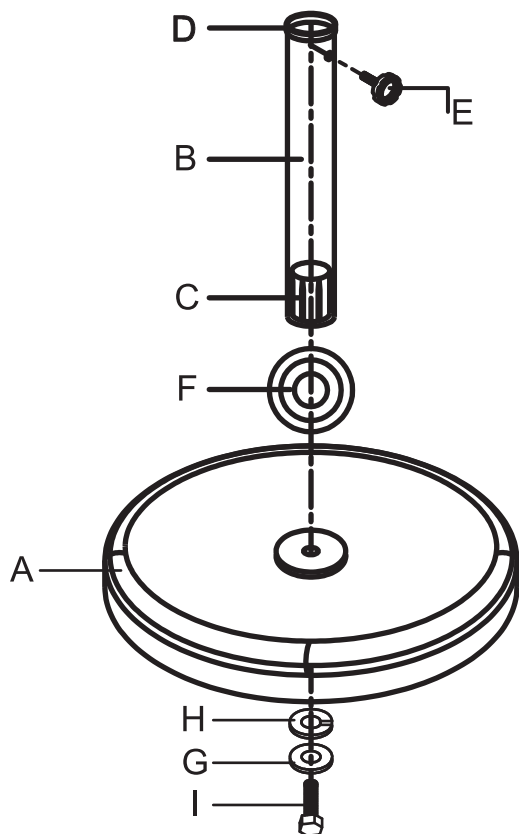

Assembly Instructions

18kg 22" Composite Umbrella Base

A		1	B		1
C		1	D		1
E		1	F		1
G		1	H		1
I		1			

SKU: 852009, 852008

For Manuals, Replacement Parts or Customer Service visit:

www.ezreplacement.com

Made in China
 ©2018 J & J Global, LLC
 Distributed By:
 J & J Global, LLC
 Carrollton, TX 75006

Assembly Instructions

12kg 18" Composite Umbrella Base

A		1	B		1
C		1	D		1
E		1	F		1
G		1	H		1
I		1			

SKU: 852006, 852007

For Manuals, Replacement Parts or Customer Service visit:

www.ezreplacement.com

Made in China
 ©2018 J & J Global, LLC
 Distributed By:
 J & J Global, LLC
 Carrollton, TX 75006