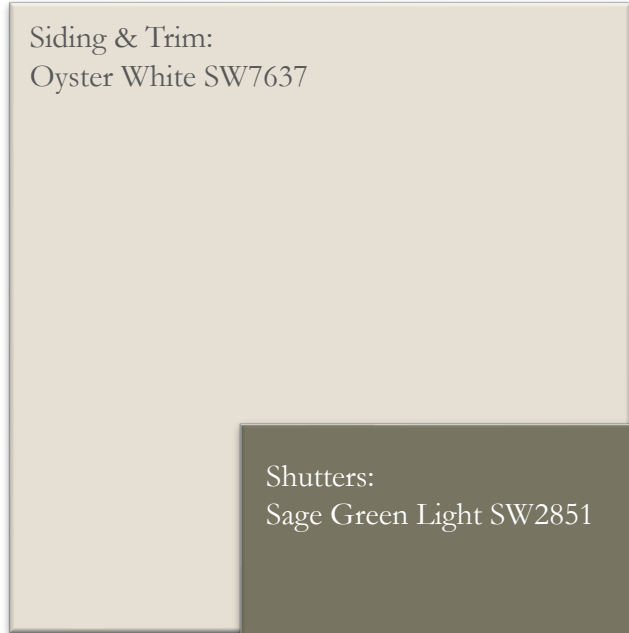

The Cottages

AT LAKE REDWINE

LICHTY BROTHERS HOMES, INC
From Our Family To Yours

Exterior Package #1

Front Door Stain: Minwax
Willowbend MW431 Stain

Lot: 14

Vinyl Window Color: Fossil
Gutter Color: Clay
Garage Door Color: Oyster White SW7637 or
Ethereal Mood SW7639

Exterior Package #2

Metal Roof:
Berridge Dark Bronze

Siding & Trim:
Peppercorn SW7674

Shutters (& columns when applicable):
Mountain Ash SW3540

Lot: 18, 5

Vinyl Window Color: Fossil

Gutter Color: Bronze

Garage Door Color: Peppercorn SW7674 or
Ethereal Mood SW7639