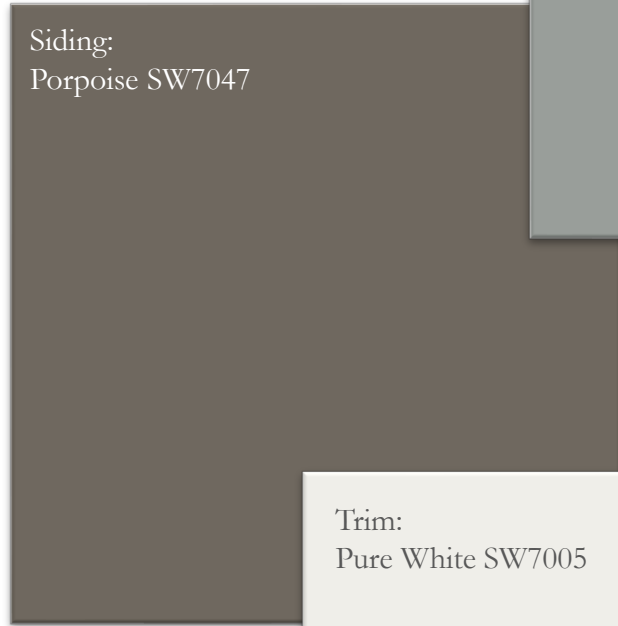

Exterior Package #2

Metal Roof:
Berridge Dark Bronze

Siding & Trim:
Peppercorn SW7674

Shutters (& columns when applicable):
Mountain Ash SW3540

Lot: 18, 5

Vinyl Window Color: Fossil

Gutter Color: Bronze

Garage Door Color: Peppercorn SW7674 or
Ethereal Mood SW7639

Exterior Package #3

Vinyl Window Color: Fossil
Gutter Color: Black
Garage Door Color: Pure White SW7005 or
Accessible Beige SW7036

Exterior Package #4

Exterior Package #5

Roof: Oakridge Shingles
Architectural Driftwood

Metal Roof:
Berridge Dark Bronze

Siding:
Porpoise SW7047

Front Door:
Earl Gray SW7660

Shutters (& columns when
applicable):
Mountain Ash SW3540

Trim:
Pure White SW7005

Lot: 41

Vinyl Window Color: White
Gutter Color: Bronze
Garage Door Color: Porpoise SW7047