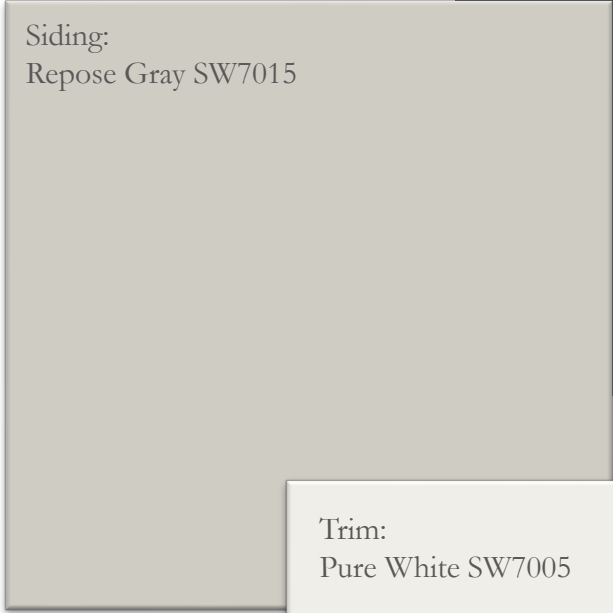

Exterior Package #9

Roof: Oakridge Shingles
Architectural Driftwood

Metal Roof:
Berridge Dark Bronze

Siding:
Accessible Beige SW7036

Front Door:
Sage Green Light SW2851

Shutters:
Black Fox SW7020

Trim:
Pure White SW7005

LOT: 21

Vinyl Window Color: White
Gutter Color: Bronze
Garage Door Color: Accessible Beige SW7036

Exterior Package #10

Roof: Oakridge Shingles
Architectural Driftwood

Metal Roof:
Berridge Dark Bronze

Siding:
Repose Gray SW7015

Front Door & Shutters:
Cyberspace SW7076

Trim:
Pure White SW7005

LOT: 17, 13

Vinyl Window Color: White
Gutter Color: Bronze
Garage Door Color: Repose Gray SW7015

Exterior Package #11

Roof: Oakridge Shingles
Architectural Estate Gray