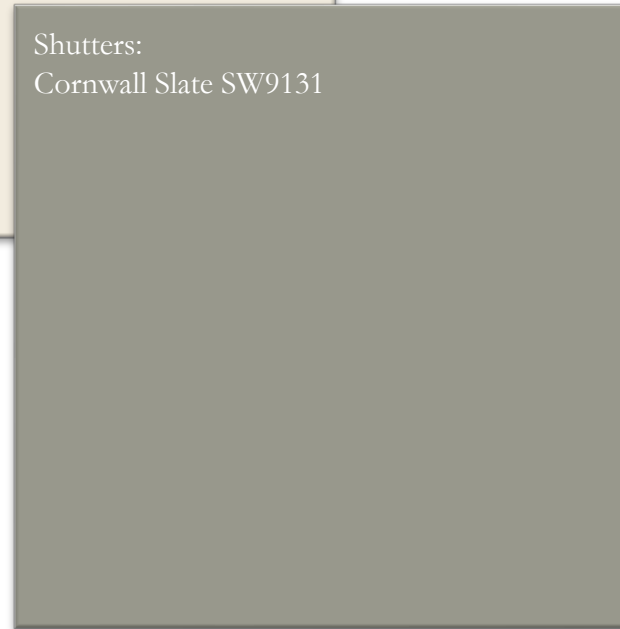

Shutters:
Cornwall Slate SW9131

Lot: 15

Vinyl Window Color: Fossil

Gutter Color: Bronze

Garage Door Color: Dover White SW6385