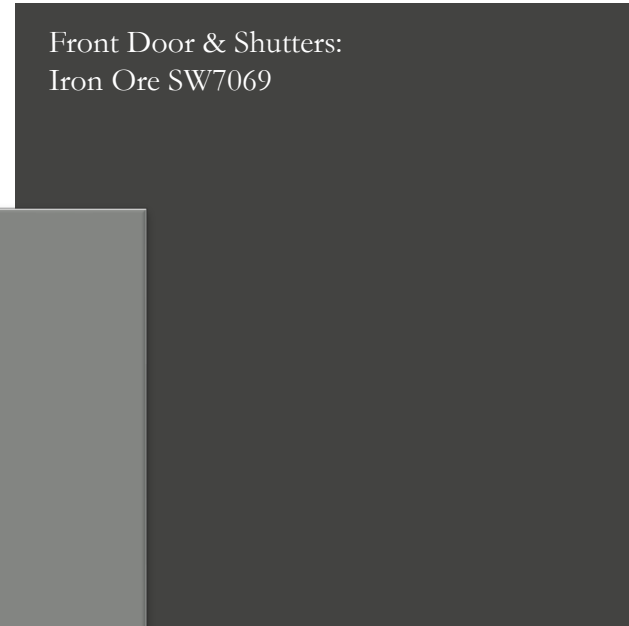

Exterior Package #2

Metal Roof:
Berridge Dark Bronze

Siding & Trim:
Peppercorn SW7674

Shutters (& columns when applicable):
Mountain Ash SW3540

Lot: 18, 5

Vinyl Window Color: Fossil

Gutter Color: Bronze

Garage Door Color: Peppercorn SW7674 or
Ethereal Mood SW7639

Exterior Package #9

Roof: Oakridge Shingles
Architectural Driftwood

Metal Roof:
Berridge Dark Bronze

Siding:
Accessible Beige SW7036

Front Door:
Sage Green Light SW2851

Shutters:
Black Fox SW7020

Trim:
Pure White SW7005

Front Door & Shutters:
Cyberspace SW7076

Trim:
Pure White SW7005

LOT: 17, 13

Vinyl Window Color: White
Gutter Color: Bronze
Garage Door Color: Repose Gray SW7015

Exterior Package #11

Roof: Oakridge Shingles
Architectural Estate Gray

Metal Roof:
Berridge Zinc Grey

Siding:
Cityscape SW7067

Front Door & Shutters:
Iron Ore SW7069

Trim:
Alabaster SW7008

LOT: 16

Vinyl Window Color: White
Gutter Color: Bronze
Garage Door Color: Cityscape SW7067