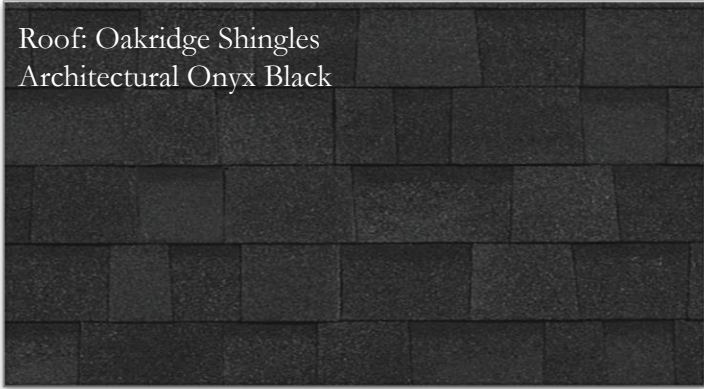

Exterior Package #2

Metal Roof:
Berridge Dark Bronze

Siding & Trim:
Peppercorn SW7674

Shutters (& columns when applicable):
Mountain Ash SW3540

Lot: 18, 5

Vinyl Window Color: Fossil

Gutter Color: Bronze

Garage Door Color: Peppercorn SW7674 or
Ethereal Mood SW7639

Exterior Package #3

Vinyl Window Color: Fossil
Gutter Color: Black
Garage Door Color: Pure White SW7005 or
Accessible Beige SW7036

Exterior Package #4

Exterior Package #5

Roof: Oakridge Shingles
Architectural Driftwood