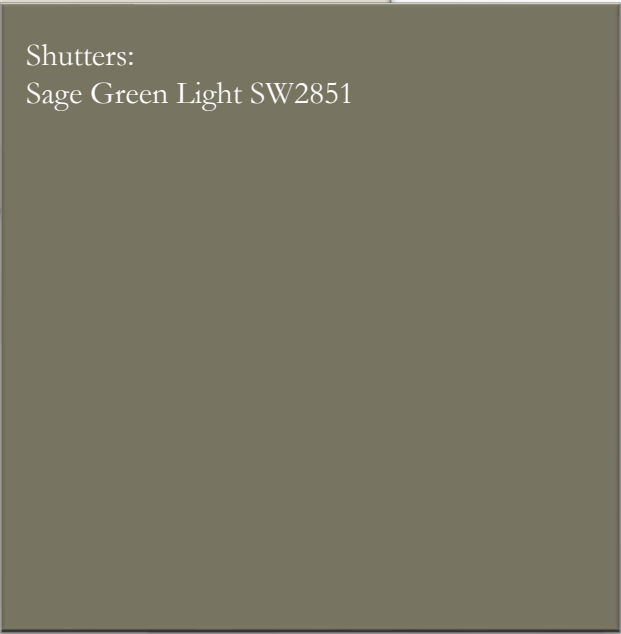

The Cottages

AT LAKE REDWINE

LICHTY BROTHERS HOMES, INC
From Our Family To Yours

Exterior Package #1

Front Door Stain: Minwax
Willowbend MW431 Stain

Lot: 14

Vinyl Window Color: Fossil
Gutter Color: Clay
Garage Door Color: Oyster White SW7637 or
Ethereal Mood SW7639

Exterior Package #2

Metal Roof:
Berridge Dark Bronze

Siding & Trim:
Peppercorn SW7674

Shutters (& columns when applicable):
Mountain Ash SW3540

Lot: 18, 5

Vinyl Window Color: Fossil

Gutter Color: Bronze

Garage Door Color: Peppercorn SW7674 or
Ethereal Mood SW7639