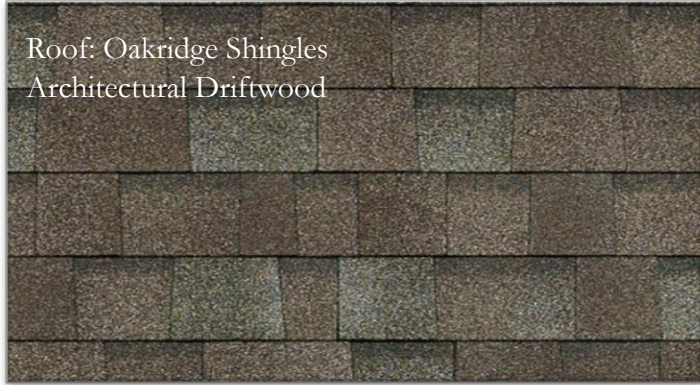

Exterior Package #9

Roof: Oakridge Shingles
Architectural Driftwood

Metal Roof:
Berridge Dark Bronze

Siding:
Accessible Beige SW7036

Front Door:
Sage Green Light SW2851

Shutters:
Black Fox SW7020

Trim:
Pure White SW7005

LOT: 21

Vinyl Window Color: White
Gutter Color: Bronze
Garage Door Color: Accessible Beige SW7036

Exterior Package #10

Roof: Oakridge Shingles
Architectural Driftwood

Metal Roof:
Berridge Dark Bronze

Siding:
Repose Gray SW7015