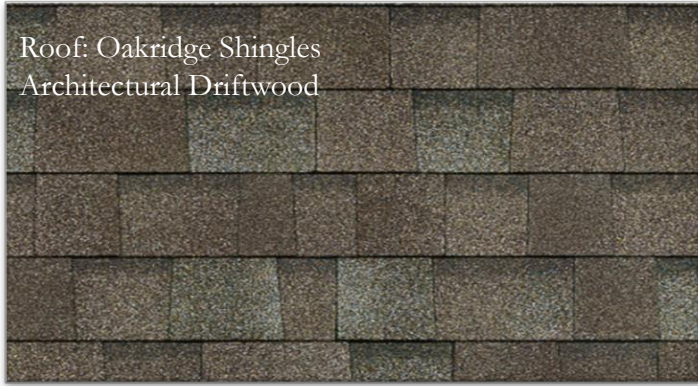

Exterior Package #2

Metal Roof:
Berridge Dark Bronze

Siding & Trim:
Peppercorn SW7674

Shutters (& columns when applicable):
Mountain Ash SW3540

Lot: 18, 5

Vinyl Window Color: Fossil

Gutter Color: Bronze

Garage Door Color: Peppercorn SW7674 or
Ethereal Mood SW7639

Exterior Package #3

Vinyl Window Color: Fossil
Gutter Color: Black
Garage Door Color: Pure White SW7005 or
Accessible Beige SW7036

Exterior Package #4

Exterior Package #5

Roof: Oakridge Shingles
Architectural Driftwood

Metal Roof:
Berridge Dark Bronze

Siding:
Porpoise SW7047

Front Door:
Earl Gray SW7660

Shutters (& columns when
applicable):
Mountain Ash SW3540

Trim:
Pure White SW7005

Lot: 41

Vinyl Window Color: White
Gutter Color: Bronze
Garage Door Color: Porpoise SW7047