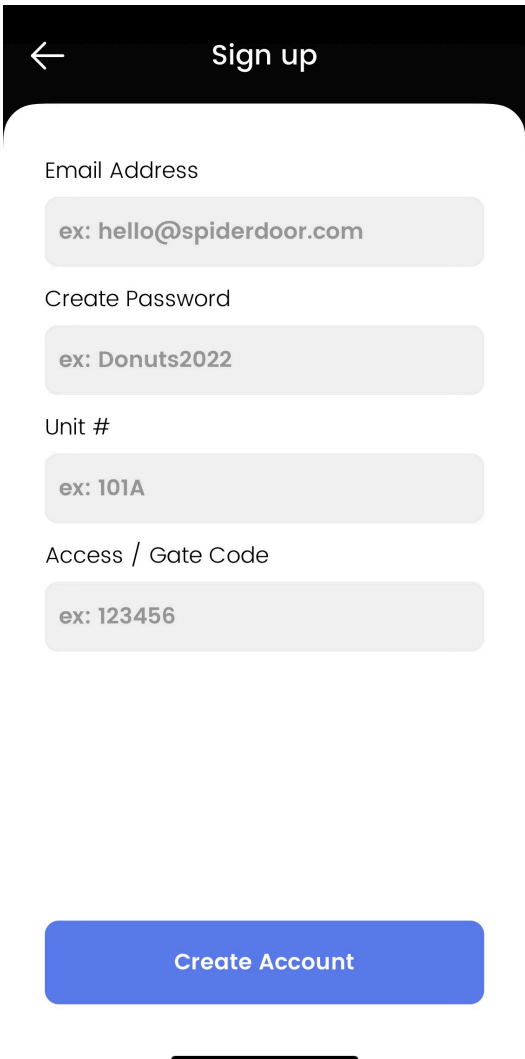

Preview

STEP 2:

ENTER
LOCATION
CODE → **846**

STEP 3:

Email Address

Password 

[Forgot Password?](#)

SIGN IN

[Create an Account](#)

SIGN IN
OR
CREATE
ACCOUNT

TROUBLESHOOTING

APP WILL NOT OPEN GATE

1. MAKE SURE APP LOCATION IS SET TO "ALWAYS ALLOW"
2. TURN OFF YOUR PHONE'S WI-FI
3. CHECK FOR APP UPDATES
4. CLOSE OUT OF APP AND RESTART TO APPLY CHANGED SETTINGS
5. IF PROBLEMS CONTINUE, DELETE APP AND REDOWNLOAD

HELPFUL VIDEO LINKS:

APP NOT WORKING

GATE WON'T OPEN