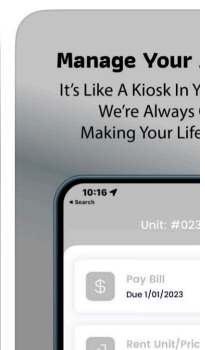

Self Storage App

SpiderDoor

Open

983 RATINGS

4.8

AGE

4+

Years Old

CATEGORY

Utilities

DEV

Spic

What's New

Version 2023.11

- iOS 17 Support

[Version History](#)

7mo ago

Preview