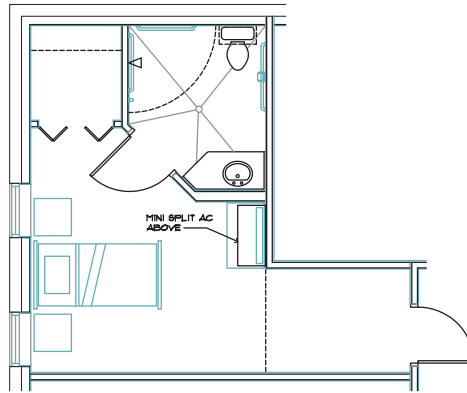

Pine Studio Apts. "B"
MC and ALF – 277 sq. ft.