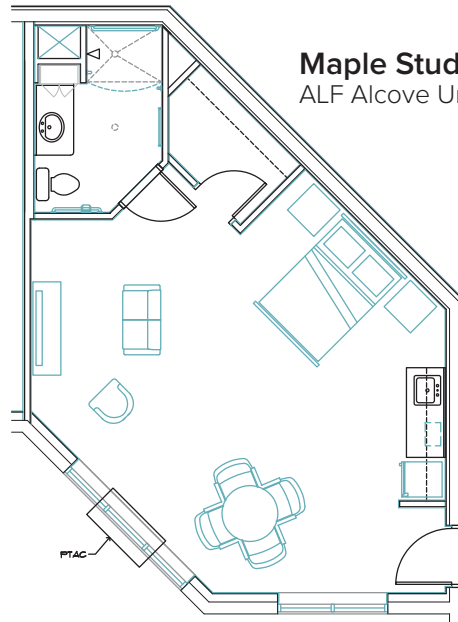

Aspen Studio Apts. "A"
MC and ALF – 248 sq. ft.

Pine Studio Apts. "B"
MC and ALF – 277 sq. ft.

Aspen Studio Apts. "C"
MC and ALF – 248 sq. ft.

Pine Studio Apts. "D"
MC and ALF – 277 sq. ft.

Maple Studio Apts. "E"
ALF Alcove Unit – 468 sq. ft.

Magnolia One-Bedroom Apts. "F"
ALF – 510 sq. ft.

Oak One-Bedroom Apts. "G"
ALF – 501 sq. ft.