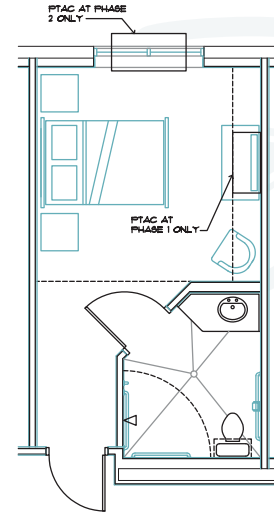

Aspen Studio Apts. "A"
MC and ALF – 248 sq. ft.

Pine Studio Apts. "B"
MC and ALF – 277 sq. ft.

Aspen Studio Apts. "C"
MC and ALF – 248 sq. ft.

Pine Studio Apts. "D"
MC and ALF – 277 sq. ft.

Maple Studio Apts. "E"
ALF Alcove Unit – 468 sq. ft.