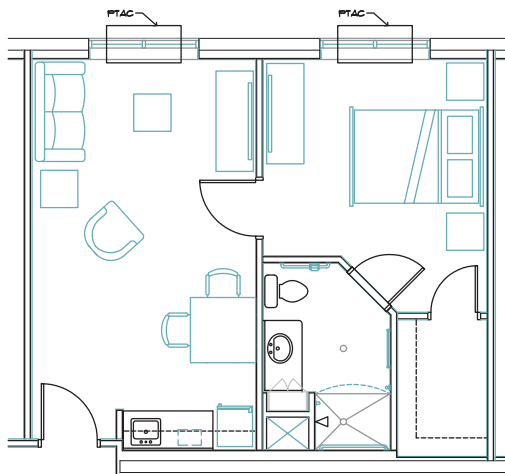

Aspen Studio Apts. "A"
MC and ALF – 248 sq. ft.

Pine Studio Apts. "B"
MC and ALF – 277 sq. ft.

Aspen Studio Apts. "C"
MC and ALF – 248 sq. ft.

Pine Studio Apts. "D"
MC and ALF – 277 sq. ft.

Maple Studio Apts. "E"
ALF Alcove Unit – 468 sq. ft.

Magnolia One-Bedroom Apts. "F"
ALF – 510 sq. ft.

Oak One-Bedroom Apts. "G"
ALF – 501 sq. ft.