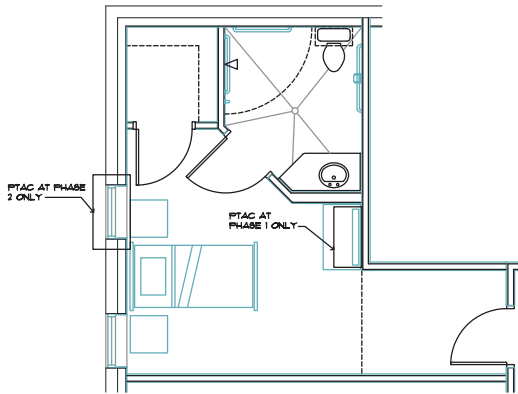

Pine Studio Apartments “D”

MC and ALF – 277 sq. ft.

Maple Studio Apartments “E”

ALF Alcove Unit – 468 sq. ft.

One Bedroom Apartments

Magnolia One-Bedroom Apartments “F”

ALF – 510 sq. ft.

Oak One-Bedroom Apartments “G”

Aspen Studio Apts. "A"
MC and ALF – 248 sq. ft.

Pine Studio Apts. "B"
MC and ALF – 277 sq. ft.

Aspen Studio Apts. "C"
MC and ALF – 248 sq. ft.

Pine Studio Apts. "D"
MC and ALF – 277 sq. ft.

Maple Studio Apts. "E"
ALF Alcove Unit – 468 sq. ft.