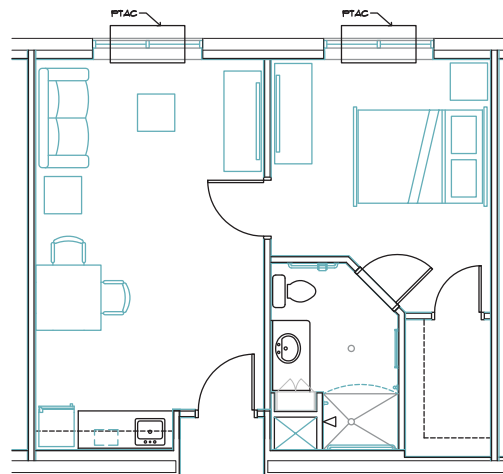

Aspen Studio Apts. "A"
MC and ALF – 248 sq. ft.

Pine Studio Apts. "B"
MC and ALF – 277 sq. ft.

Aspen Studio Apts. "C"
MC and ALF – 248 sq. ft.

Pine Studio Apts. "D"
MC and ALF – 277 sq. ft.

Maple Studio Apts. "E"
ALF Alcove Unit – 468 sq. ft.

Magnolia One-Bedroom Apts. "F"
ALF – 510 sq. ft.

Oak One-Bedroom Apts. "G"
ALF – 501 sq. ft.