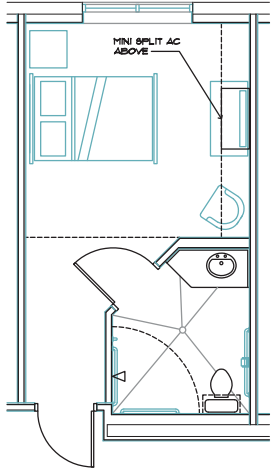

Aspen Studio Apts. "A"
MC and ALF – 248 sq. ft.