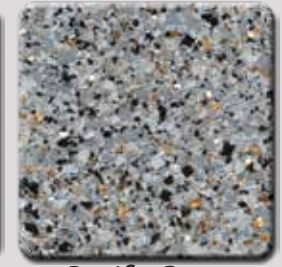

Premier Mineral Mica Blends

Bedstone

Cobalt

Desert Edge

Gold Mine

Gun Metal

Galaxy

Quarry

Shalestone

Silverado

Zircon

Classic Mineral Mica Blends

Arcadia

Bedford

Cambridge

Heritage

Pacific Coast

Stone Ridge

Stonecrest

Trillium

Willow

Windemere

PVA Color Chip Blends

Black Canyon

Chestnut w/ Rust Red

Chestnut

Gold Canyon

Granite

Ocotillo

Quartzite

Santana

Sedona