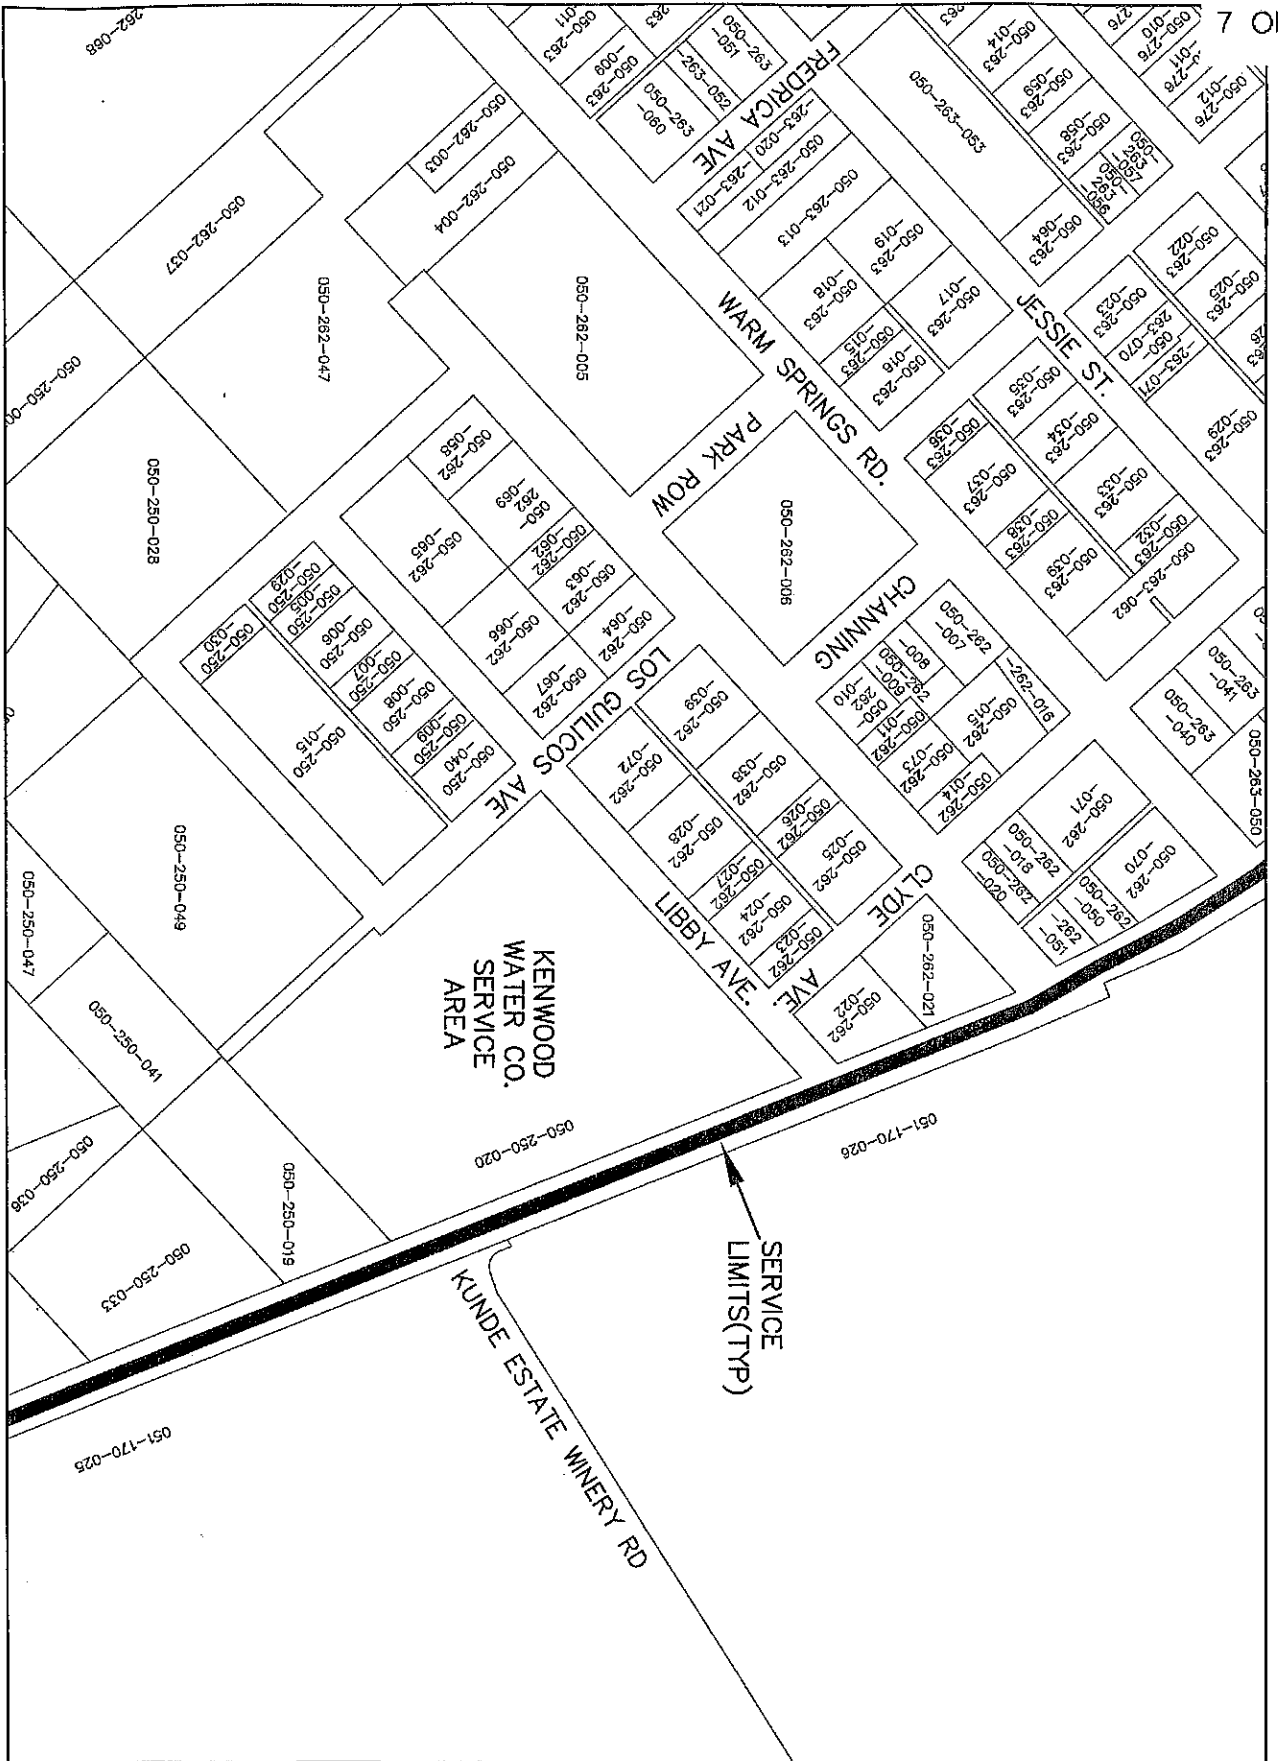

KENWOOD
WATER CO.
SERVICE
AREA

SERVICE
LIMITS (TYP)

KINNYBROOK DR.

SHAW AVE.

MAPLE AVE.

CYPRESS AVE.

LAUREL AVE.

CLYDE AVE.

LOS GUILICOS AVE.

SERVICE
LIMITS (TYP)

KENWOOD
WATER CO.
SERVICE
AREA

KUNDE ESTATE WINERY RD

FREDRICA AVE

WARM SPRINGS RD.

JESSE ST.

PARK ROW

050-262

050-262

050-262

050-262

050-262

KENWOOD
WATER CO.
SERVICE
AREA

SERVICE
LIMITS(TYP)

HWY 12