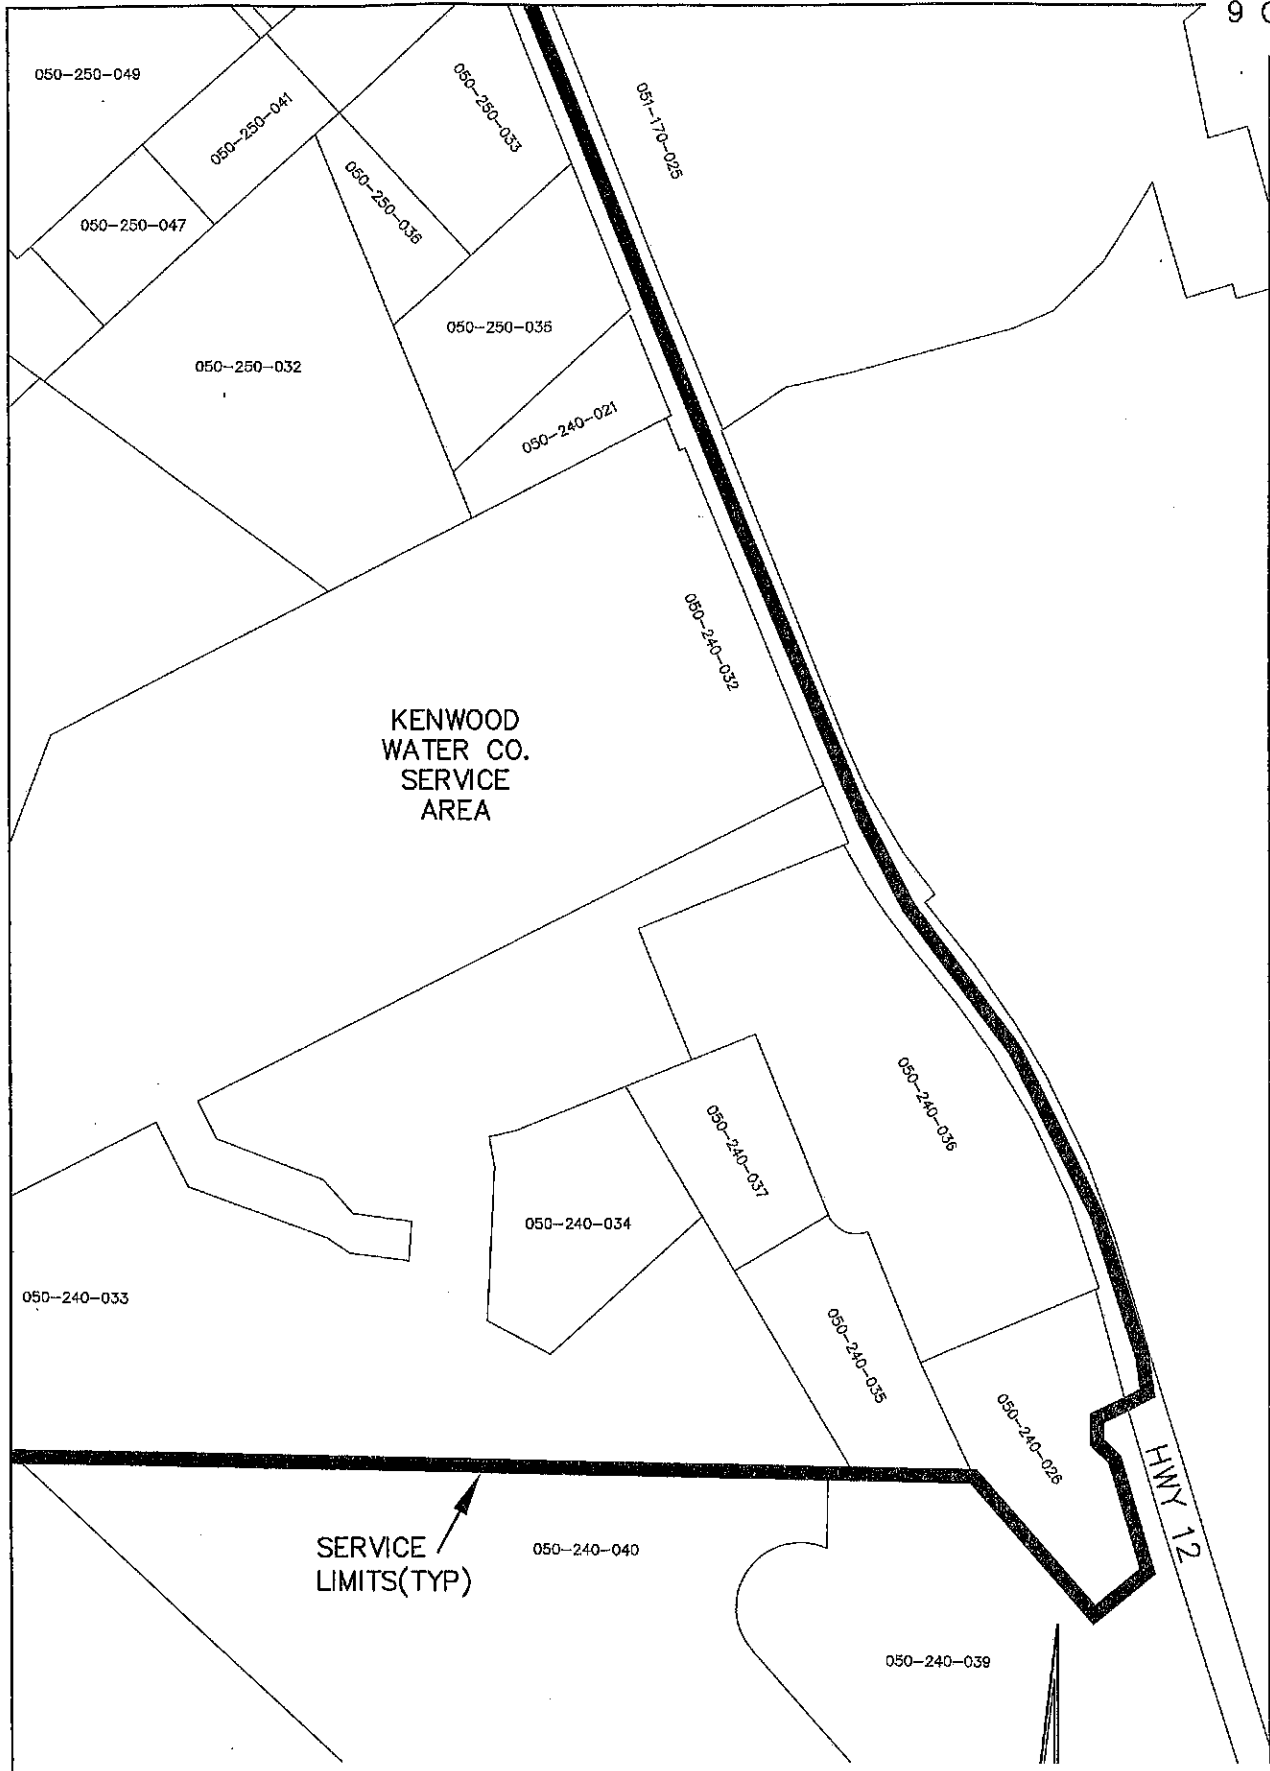

KENWOOD
WATER CO.
SERVICE
AREA

SERVICE
LIMITS (TYP)

KINNYBROOK DR.

SHAW AVE.

MAPLE AVE.

CYPRESS AVE.

LAUREL AVE.

CLYDE AVE.

LOS GUILICOS AVE.

SERVICE
LIMITS (TYP)

KENWOOD
WATER CO.
SERVICE
AREA

KUNDE ESTATE WINERY RD

FREDRICA AVE

WARM SPRINGS RD.

JESSE ST.

PARK ROW

050-262

050-262

050-262

050-262

050-262

KENWOOD
WATER CO.
SERVICE
AREA

SERVICE
LIMITS(TYP)

HWY 12