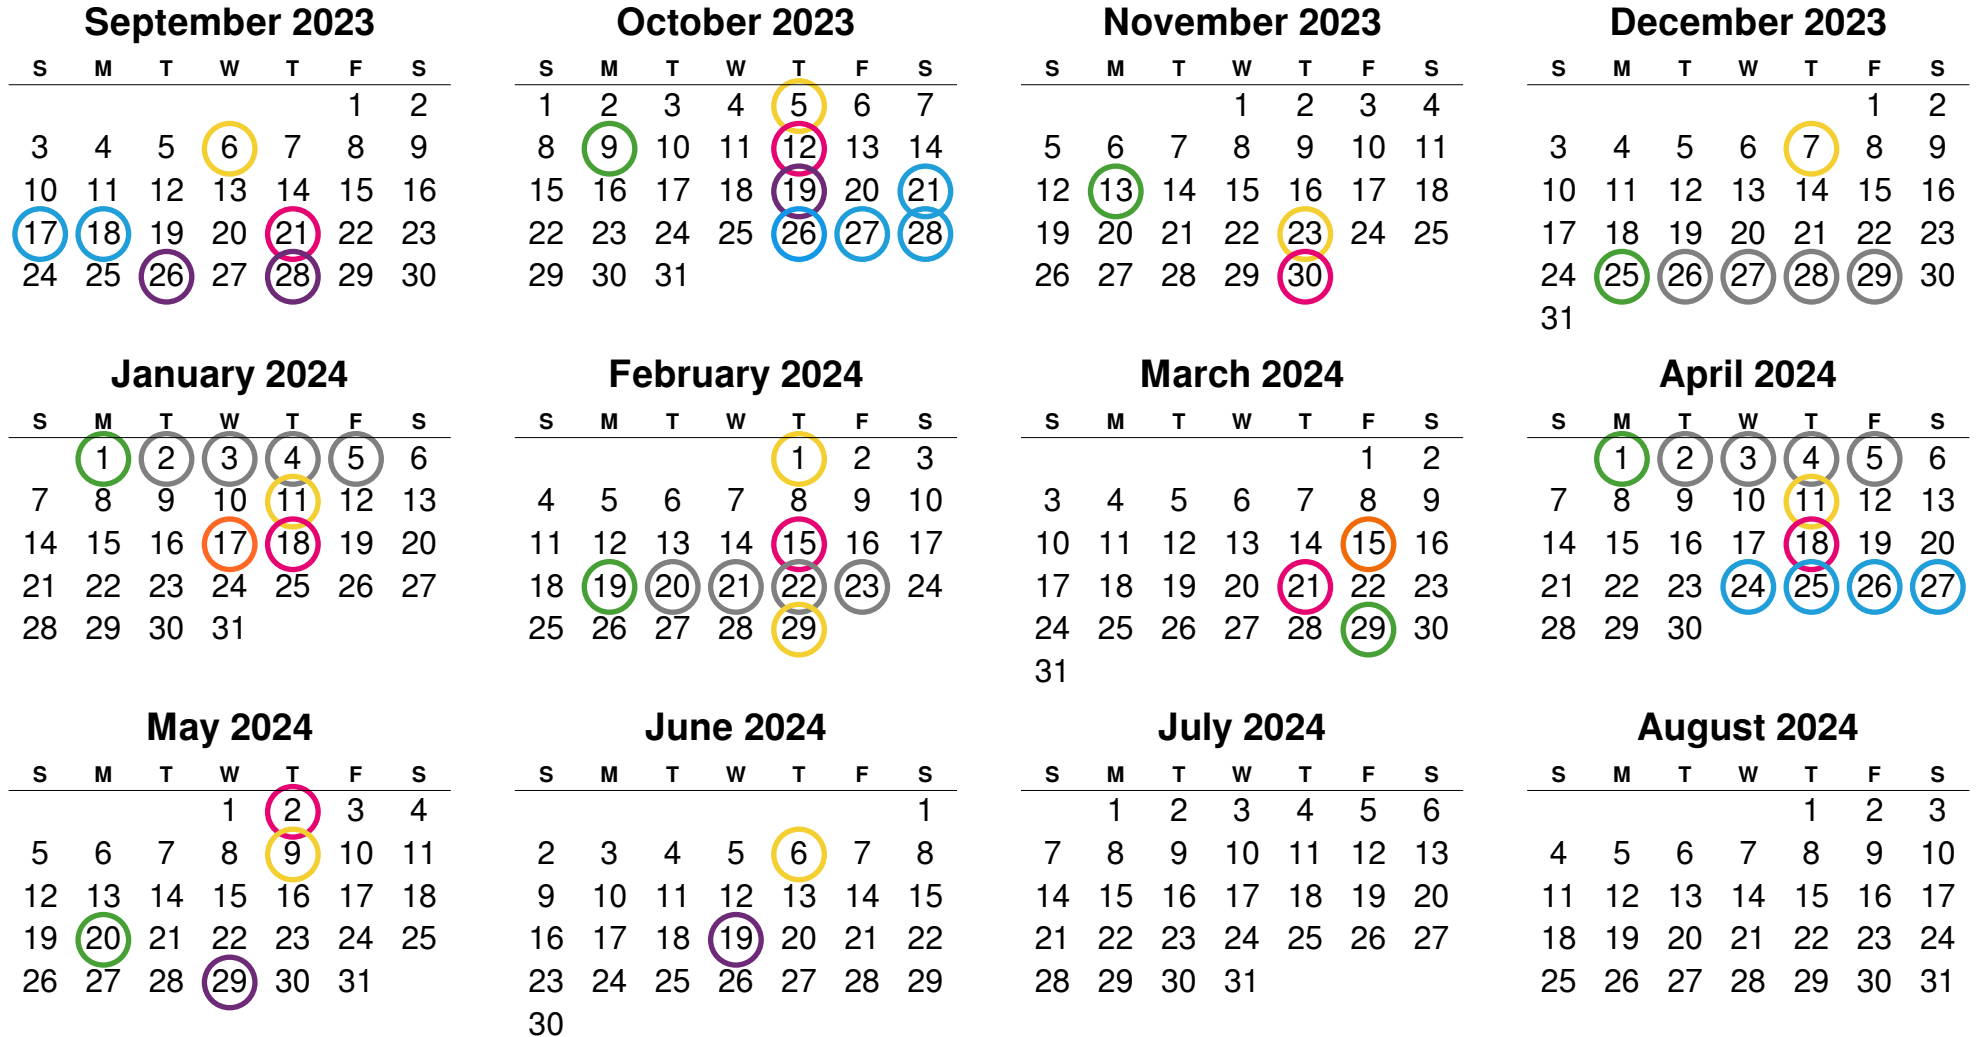

# PAATA Calendar 2023-24

September 2023–August 2024 (Canada)

- |   |  |  |   |
|---|--|--|---|
| <p><b>Sep 6, 2023</b> ● PAATA Executive</p> <p><b>Sep 17, 2023</b> ● LOCAL LEADERSHIP GATHERING 2023 (President, VP &amp; LINC)</p> <p><b>Sep 18, 2023</b> ● LOCAL LEADERSHIP GATHERING 2023 (President, VP &amp; LINC)</p> <p><b>Sep 21, 2023</b> ● PAATA Staff Reps</p> | <p><b>Sep 26, 2023</b> ● Provincial Collective Bargaining 2023 (Regional Member Meeting)</p> <p><b>Sep 28, 2023</b> ● PAATA Wing Night!</p> <p><b>Oct 5, 2023</b> ● PAATA Executive</p> <p><b>Oct 5, 2023</b> ● World Teacher Day</p> <p><b>Oct 9, 2023</b> ● Thanksgiving</p> <p><b>Oct 12, 2023</b> ● PAATA Staff Reps</p> <p><b>Oct 19, 2023</b> ● PAATA Induction 2023</p> | <p><b>Oct 21, 2023</b> ● STF SSL-Meeting</p> <p><b>Oct 26, 2023</b> ● STF Councillor Conference 2023</p> <p><b>Oct 27, 2023</b> ● STF Councillor Conference 2023</p> <p><b>Oct 28, 2023</b> ● STF Councillor Conference 2023</p> <p><b>Nov 13, 2023</b> ● Remembrance Day (Observed)</p> | <p><b>Nov 23, 2023</b> ● PAATA Executive</p> <p><b>Nov 30, 2023</b> ● PAATA Staff Reps / General Association Meeting</p> <p><b>Dec 7, 2023</b> ● PAATA Executive</p> <p><b>Dec 25, 2023</b> ● Christmas Day</p> <p><b>Dec 26, 2023</b> ● Christmas Break</p> <p><b>Dec 27, 2023</b> ● Christmas Break</p> <p><b>Dec 28, 2023</b> ● Christmas Break</p> <p><b>Dec 29, 2023</b> ● Christmas Break</p> |
|---|--|--|---|