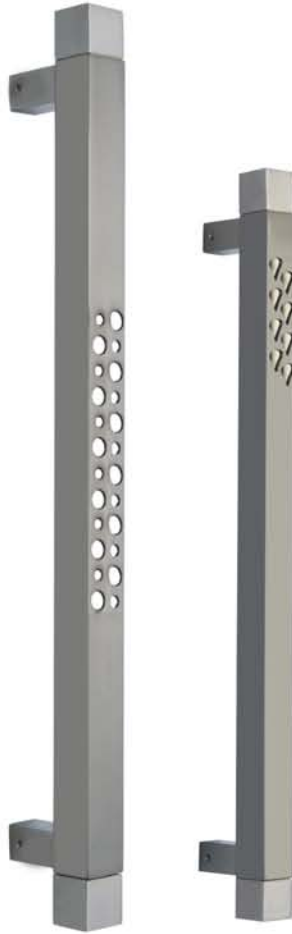

Rose

**SHEEP**  
Finish: Black Antique  
Size : 12" & 18"

Black Antique

Rose

**HORSE**  
Finish: Brass Antique  
Size : 12" & 18"

**PEPPER**  
Finish: Rose  
Size : 8", 10", 12"  
18 & 24"

Black Antique

Black Silver

**VIVID**  
Size : 10", 12" & 14" (19mm)  
16", 18" & 24" (25mm)

Black Antique

**STELLA**  
Size : 10", 12" & 14" (19mm)  
16", 18" & 24" (25mm)

**HAWK**  
Size : 14" & 18"

**GANPATI**  
Size : 14"

Brass Antique