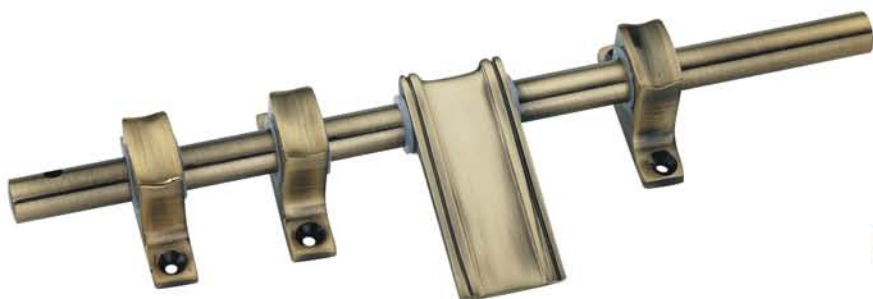

PULL HANDLE  
Size : 7", 8", 10" & 12"

Ald. Size: 12,16 & 19mm  
Kit: Single, Double & 19mm

**faith**<sup>®</sup>  
Architectural Hardware

*Brass Door Kit*

LATCH  
12 & 16mm

DOOR CHAIN

TOWER BOLT

STOPPER  
Size : 5" & 6"

CABINET HANDLE  
Size : 4", 6" & 7"

PULL HANDLE  
Size : 7" & 8"

Ald. Size: 12,16 & 19mm  
 Kit: Single, Double & 19mm

*Brass Door Kit*

**faith**<sup>®</sup>  
 Architectural Hardware

LATCH  
 12 & 16mm

DOOR CHAIN

TOWER BOLT

STOPPER  
 Size : 5" & 6"

CABINET HANDLE  
 Size : 4", 6" & 7"

PULL HANDLE  
 Size : 7", 8" & 10"

Rose

Ald. Size: 12 & 16mm  
Kit: Single, Double

**faith**<sup>®</sup>  
Architectural Hardware

*Brass Door Kit*