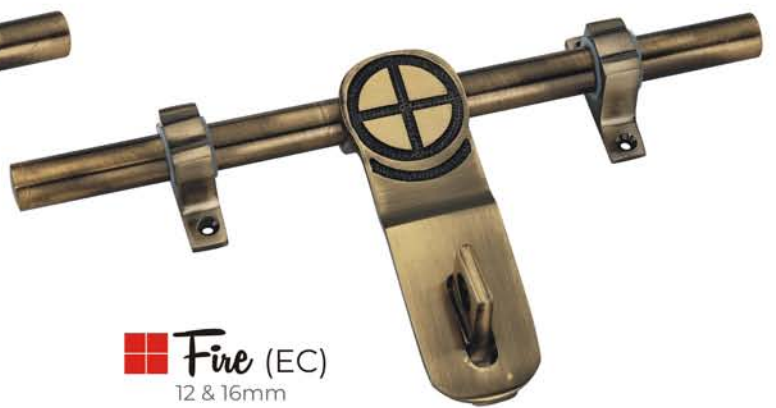

*Brass Aldrops*

 **Lemon** (EC)  
12 & 16mm

 **Audi** (EC)  
12 & 16mm

 **Aroma** (EC)  
12 & 16mm

Ald. Size: 12 & 16mm  
Available Kit: Single, Double

*Brass Aldrops*

 **Honey** (EC)  
12 & 16mm

 **Fire** (EC)  
12 & 16mm

 **Agro**  
12 & 16mm

 **Cherry**

Ald. Size: 12 & 16mm  
Available Kit: Single, Double

**faith**<sup>®</sup>  
Architectural Hardware

*Brass Aldrops*

 **Luxor**  
Ald. Size: 12 & 16mm  
Kit: Single, Double