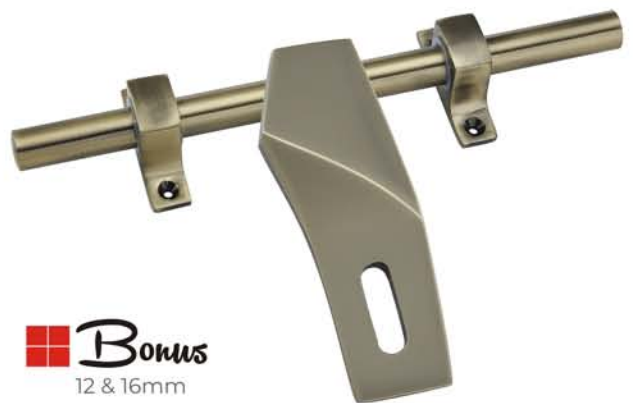

 **Agro**  
12 & 16mm

 **Cherry**

Ald. Size: 12 & 16mm  
Available Kit: Single, Double

**faith**<sup>®</sup>  
Architectural Hardware

*Brass Aldrops*

 **Luxor**  
Ald. Size: 12 & 16mm  
Kit: Single, Double

 **Bonus**  
12 & 16mm

 **Diamond**  
12 & 16mm

Ald. Size: 12 & 16mm  
Available Kit: Single, Double

*Brass Aldrops*

**faith**<sup>®</sup>  
Architectural Hardware

 **Sprit**  
12 & 16mm

 **Shine**  
Ald. Size: 12 & 16mm  
Kit: Single, Double