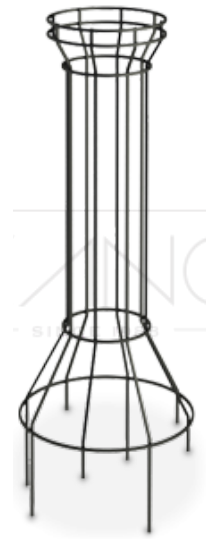

Tree guards

B-0071
SENTRY

A vertical tree guards with bended edges

B-0072
FORTRESS

A vertical tree guards with solid balls top

B-0073
FENDER

A net shaped vertical tree guards

B-0074
BELLY