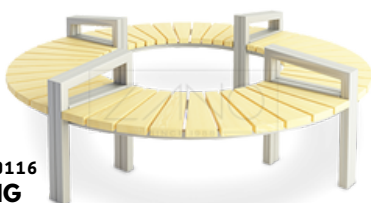

B-00116
RING
A ring shaped bench with all around arm supports