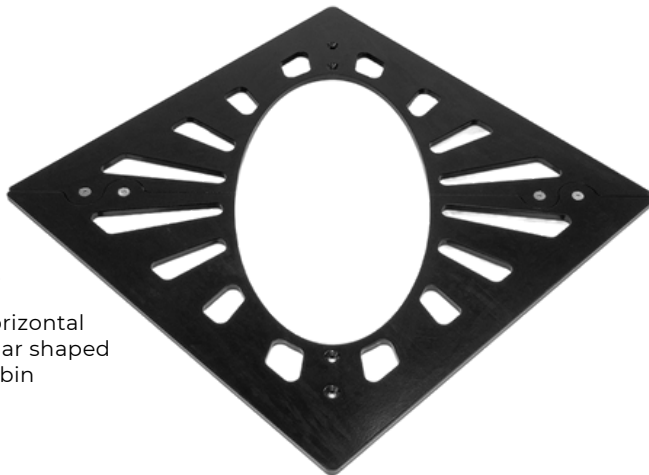

B-0075
CANOPY

A solid horizontal rectangular shaped steel box bin