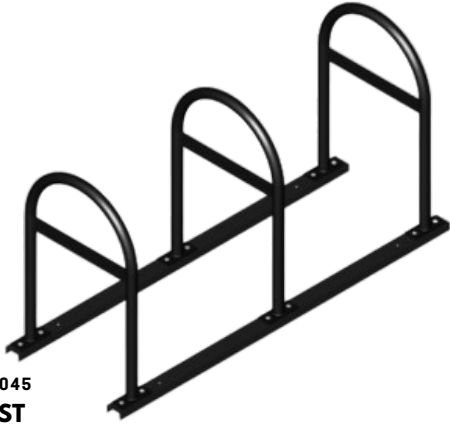

A solid rounded shaped steel box bin

B-0046
TIMBER

A solid rectangular shaped box

B-0037
EVER

A dual rectangular shaped box

B-0038
WILD

A solid rectangular shaped box with ground support

B-0039
SLICE

A solid rectangular shaped box

B-00310
VERDAN

A multi plants solid rectangular shaped box

B-00311
CRAFT

A multi plants solid rectangular shaped box

Bike zone

**B-0041
WHEELS**
A circular shape bike zone

**B-0042
BAY**
A angular shape bike zone

**B-0043
ZONE**
A classicshape bike zone

**B-0045
REST**
A rounded top shape bike zone

**B-0046
HUB**
A modern bike zone

**B-0047
GRIP**
A rounded top shape bike zone

**B-0049
VELOC**
A rounded top shape bike zone