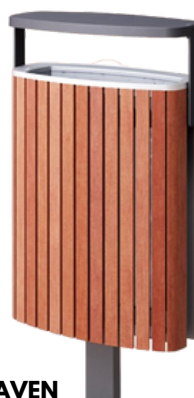

modern rectangular bin with cover

B-00257

LIGHT

A modern rectangular bin

B-00262

CIGAR

A dual input modern cylinder bin

B-00261