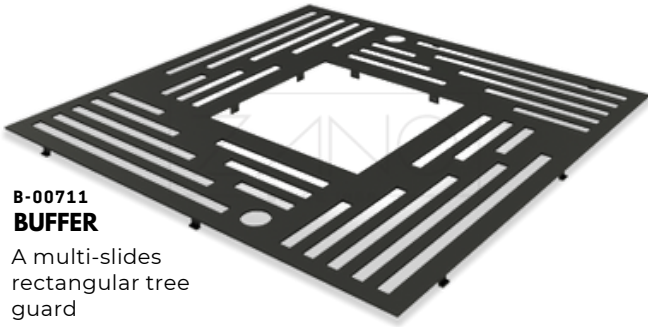

B-0078
SAFEGUARD

An artistic designed rectangular tree guard

**B-0079
BULWARK**

A wood covered tree guard

**B-00710
WARD**

A Progressive designed rectangular tree guard

**B-00711
BUFFER**

A multi-slides rectangular tree guard