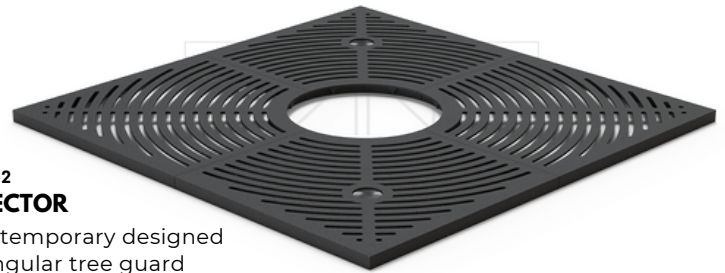

B-0078
SAFEGUARD

An artistic designed rectangular tree guard

**B-0079
BULWARK**

A wood covered tree guard

**B-00710
WARD**

A Progressive designed rectangular tree guard

**B-00711
BUFFER**

A multi-slides rectangular tree guard