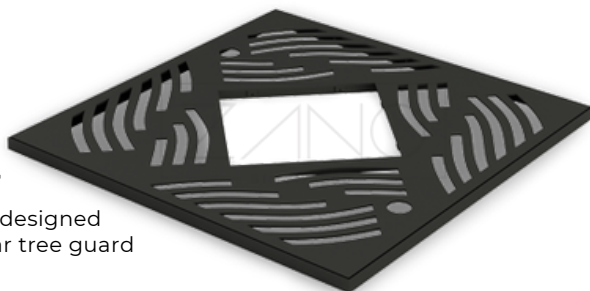

Tree guards

B-0071
SENTRY

A vertical tree guards with bended edges

B-0072
FORTRESS

A vertical tree guards with solid balls top

B-0073
FENDER

A net shaped vertical tree guards

B-0074
BELLY

A belly shaped vertical tree guards

B-0075
CANOPY

A solid horizontal rectangular shaped steel box bin

B-0076
SHIELD

A solid designed rectangular tree guard

B-0077
RAMPART

A modern designed rectangular tree guard