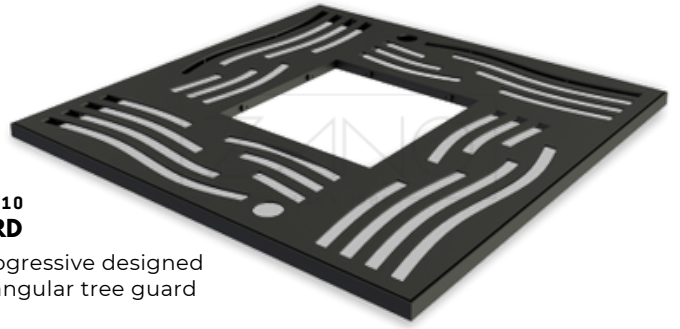

**B-00710
WARD**

A Progressive designed rectangular tree guard