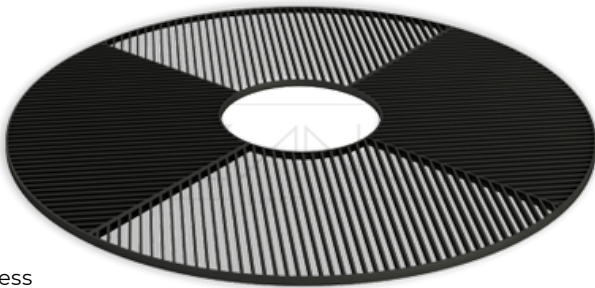

**B-00714
BUCKLER**

**B-0713
PLATE**

A seamless circular tree guard