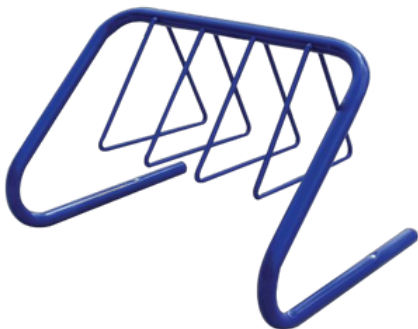

**B-0043
ZONE**
A classicshape bike zone

**B-0045
REST**
A rounded top shape bike zone

**B-0046
HUB**
A modern bike zone

**B-0047
GRIP**
A rounded top shape bike zone

**B-0049
VELOC**
A rounded top shape bike zone

**B-00410
ROUND**
A rounded shape bike zone

**B-00411
RIDE**
A classic top shape bike zone

**B-0044
DOCK**
A single unit shape bike zone

**B-0048
COVE**
A modern bike zone

**B-00412
SPIN**
A rounded top shape bike zone