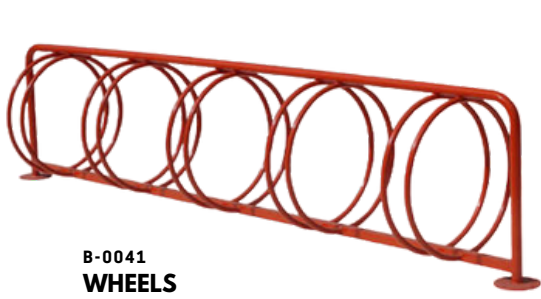

A solid rectangular shaped box

B-00310
VERDAN

A multi plants solid rectangular shaped box

B-00311
CRAFT

A multi plants solid rectangular shaped box

Bike zone

**B-0041
WHEELS**
A circular shape bike zone

**B-0042
BAY**
A angular shape bike zone

**B-0043
ZONE**
A classicshape bike zone

**B-0045
REST**
A rounded top shape bike zone

**B-0046
HUB**
A modern bike zone

**B-0047
GRIP**
A rounded top shape bike zone

**B-0049
VELOC**
A rounded top shape bike zone