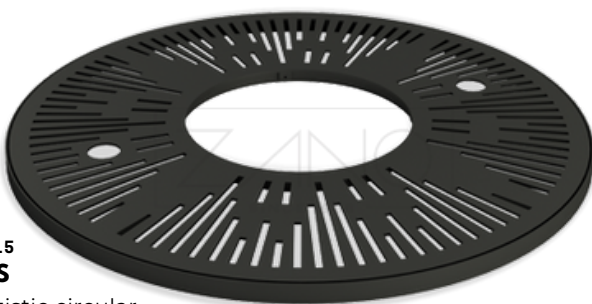

**B-00712
DEFLECTOR**

A Contemporary designed rectangular tree guard

**B-0713
PLATE**

A seamless circular tree guard

**B-00714
BUCKLER**

A modern circular tree guard

**B-00715
AEGIS**

An artistic circular tree guard