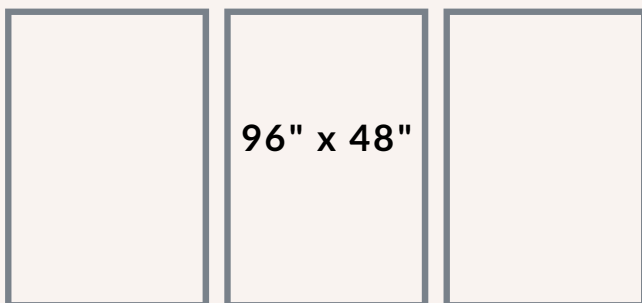

Ask Yourself:

HOW INVOLVED DO YOU WANT TO BE?

STANDARD ORDERS

- 2-3 colors and accent color (accents are gold, silver, copper)
- Size
- Style of geode (rock edge/straight edge)
- *You allow the artist to create based on her vision. You are minimally involved in the creation process.*

PRICING GUIDE

Small Free Form

\$650 - 850

Single Panel

\$1,200 - 1,500

Diptych

\$2,500 - 3,700

Triptych