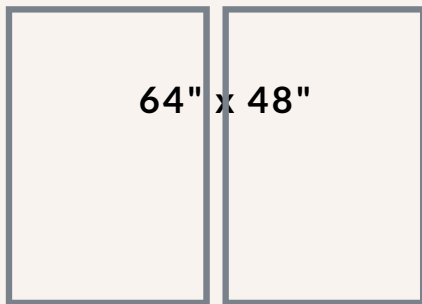

PRICING GUIDE

Small Free Form

\$650 - 850

Single Panel

\$1,200 - 1,500

Diptych

\$2,500 - 3,700

Triptych

\$5,500 - \$7,200

Phone Consultation

CHECKLIST

1. Measure your space and email Rochonda pictures of your space in advance of the call.
2. Give some thought to the size of the geode you want to order.
3. Consider if you want a live edge or a flat edge or if you are open to being surprised.
4. Include 1-2 pictures of color inspiration.
5. Determine if you want a Standard or Custom geode.