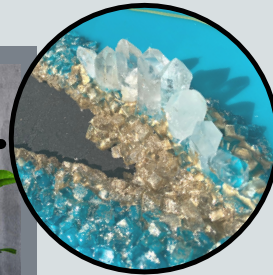

MAGNETIC GEODES

By Rochonda Ferrelli

Nobody likes an EMPTY wall space.

*Make a statement without saying a word with a
Magnetic Geode Fine Art Piece*

- 10 lbs of Raw Rose Quartz & Clear Quartz Points Total
- Several 4" & 2" Crystal Quartz Points
- Glass-like Finish
- Vibrant Customizable Colors
- Massive Size: 8' x 4'

Here's What Goes into Creating Each Magnetic Geode

MAGNETIC GEODES *By Rochonda Ferrelli*

- It all starts at Lowe's where I hand-select ¼ inch premium plywood checking it for flaws and evenness.
- Next, the wood is cut, edges are sanded, the canvas is primed and the back is taped off.
- I then sketch the vision that drops in of the geode shape, style, and colors. This is then transferred onto the canvas.
- High-quality pigment pastes from Australia, powders and glitters are blended with the highest quality of resin available on the market.
- Crystals sourced from all around the world are used in each geode. Clear crystal points, amethyst, rose quartz, and citrine are some of the most frequently used stones. These are imported from Madagascar and Brazil. The stones are charged with Universal energy and set with an intention for each client.
- The resin pouring process takes several days and depending on the size, several weeks. Many layers are poured until the piece is a beautiful geode that speaks to me.
- Crystals, crushed glass, glitter lines, geode lines and a final glossy flood coat gives the geode a final touch that makes the piece unique and one of a kind.
- Each geode is named after an inspirational woman. The intention is energetically placed in the crystals and a quote is added to the back.
- If being shipped, geodes are hand-wrapped for the utmost protection using certified shipping materials via UPS. The geode is insured and I send Angels to accommodate the piece on its journey to you.