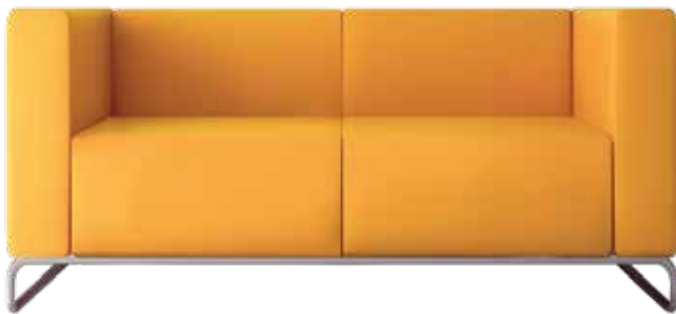

OFFICE SOFA

DETAILS

Model : OSF-107

Material : Fabric/Leatherite

Seater : 2