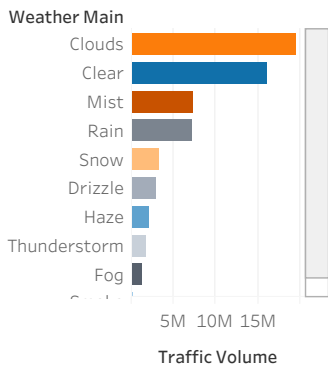

Minnesota Interstate Traffic Volume

[Download PDF](#)

Timescale
1/1/2017 12:00:00 AM to ..

Traffic Volumes: Month per Year

Traffic Volumes: Hours of the Day

Day of the month with hourly traffic breakdown

Traffic Volumes: Weather Type

Highest Traffic on National Holidays in the United States