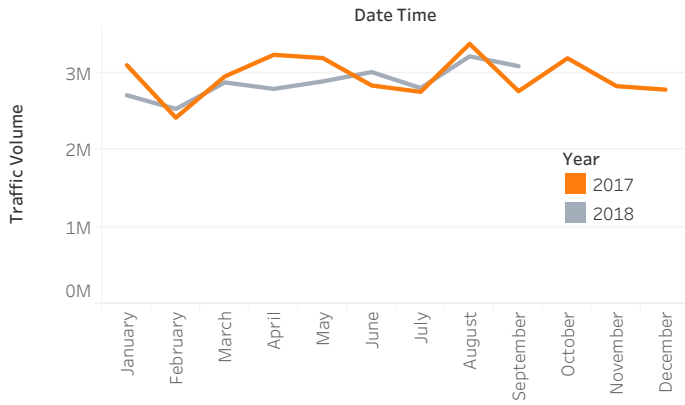

Minnesota Interstate Traffic Volume

[Download PDF](#)

Timescale
1/1/2017 12:00:00 AM to ..

Traffic Volumes: Month per Year

Traffic Volumes: Hours of the Day

Day of the month with hourly traffic breakdown

Traffic Volumes: Weather Type

Highest Traffic on National Holidays in the United States