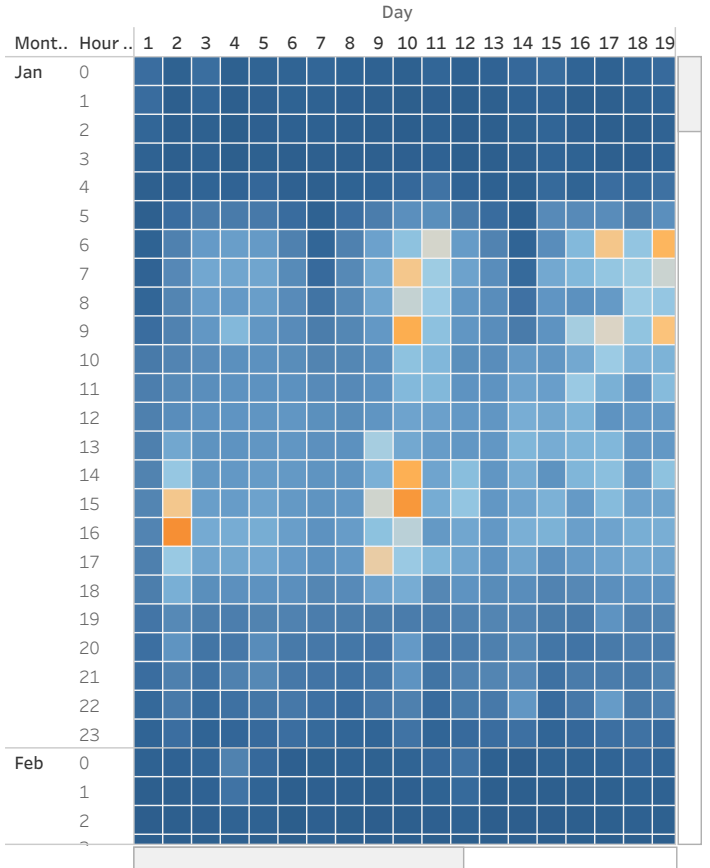

Minnesota Interstate Traffic Volume

[Download PDF](#)

Timescale
1/1/2017 12:00:00 AM to ..

Traffic Volumes: Month per Year

Traffic Volumes: Hours of the Day

Day of the month with hourly traffic breakdown

Traffic Volumes: Weather Type

Highest Traffic on National Holidays in the United States