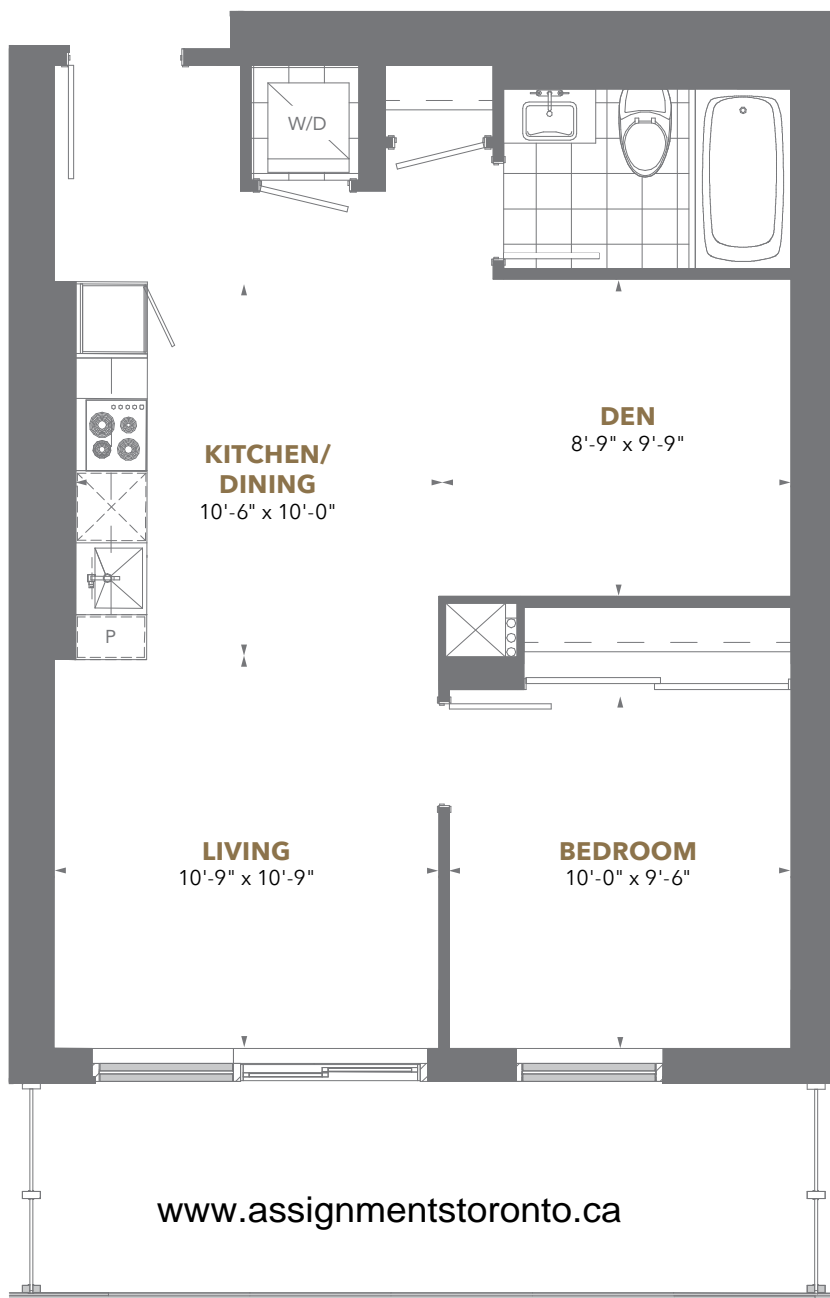

## Residence 01

1 Bedroom + Den

Suite Area: 646 sq. ft.

Balcony Area: 137 - 155 sq. ft.

Floors 8 to 34

PINNACLEONEYONGE.CA