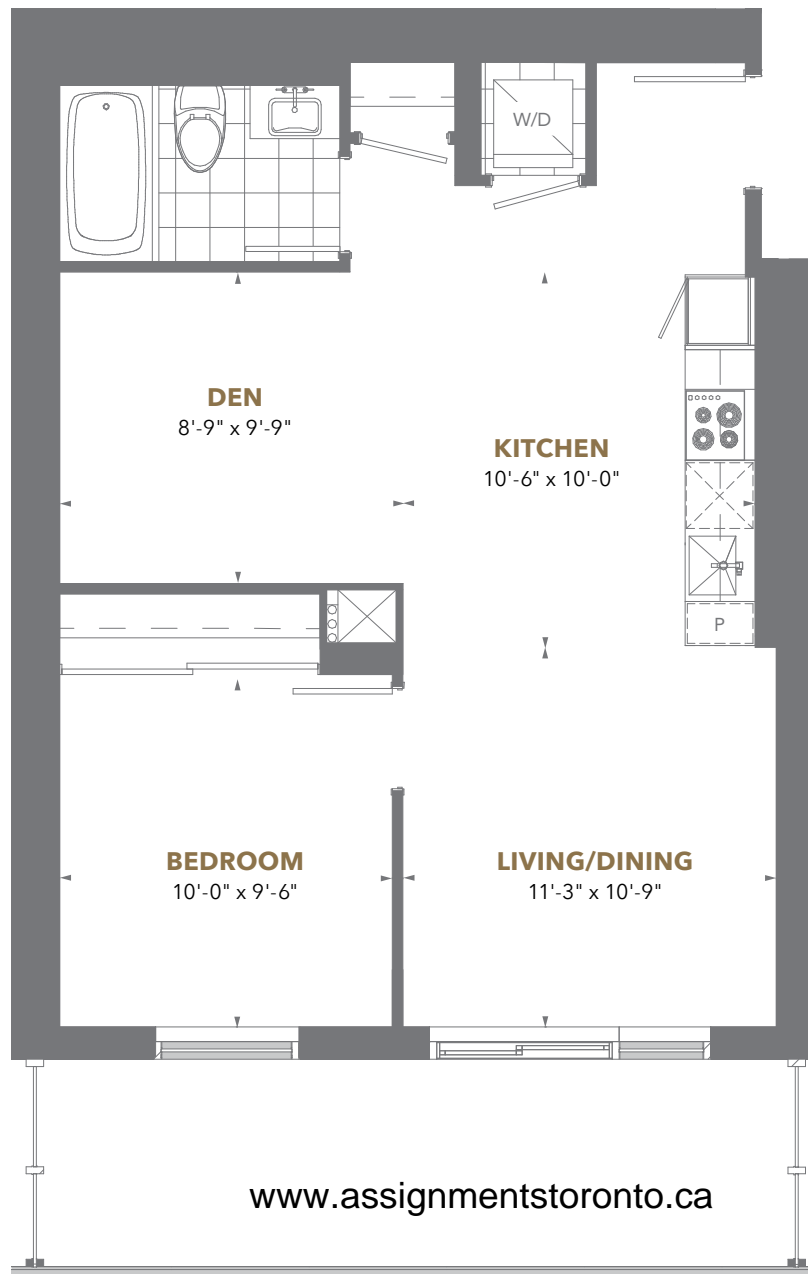

## Residence 10

1 Bedroom + Den

Suite Area: 643 sq. ft.

Balcony Area: 154 - 157 sq. ft.

[www.assignmentstoronto.ca](http://www.assignmentstoronto.ca)

Floors 8 to 34

PINNACLEONEYONGE.CA