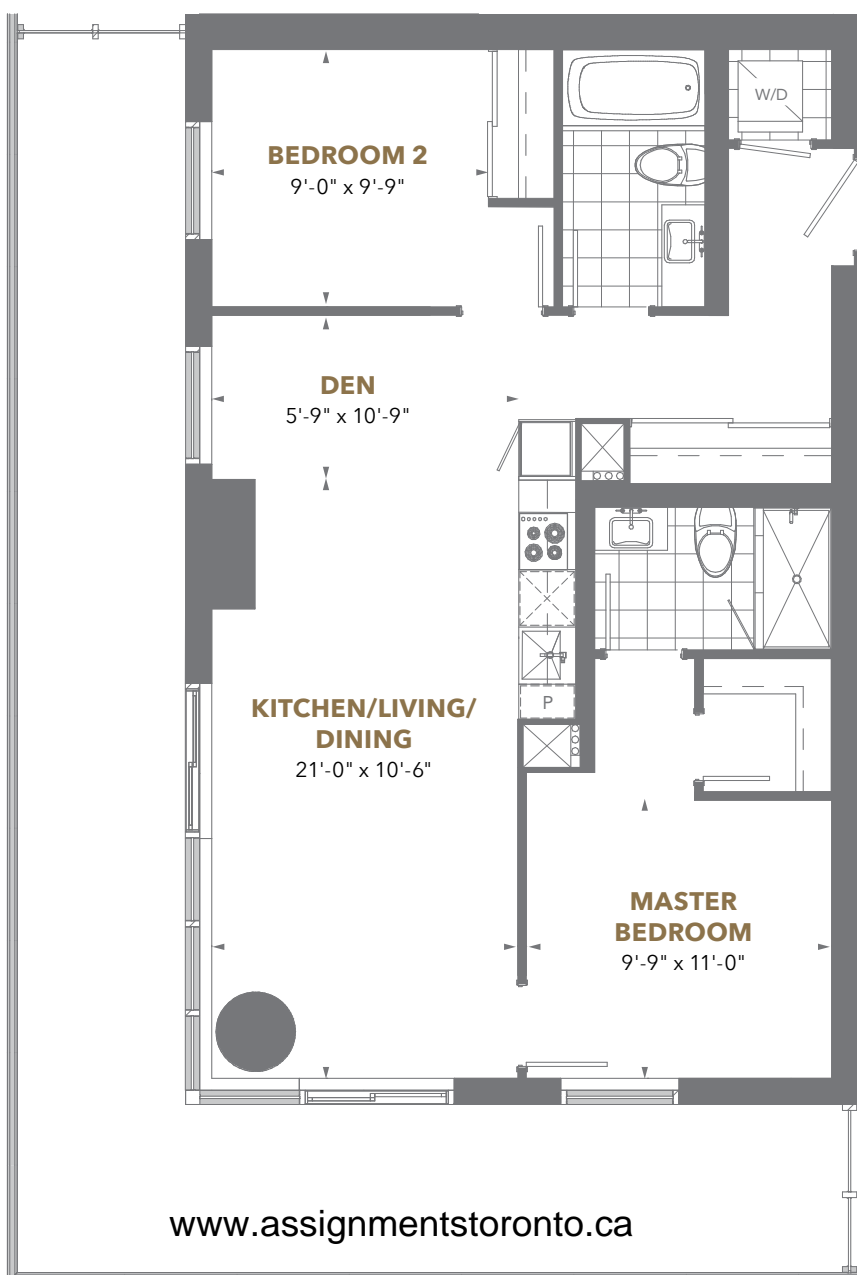

THE PRESTIGE

PINNACLE ONE YONGE

Residence 02

2 Bedroom + Den

Suite Area: 881 sq. ft.

Balcony Area: 334 - 466 sq. ft.

Floors 8 to 34

PINNACLEONEYONGE.CA