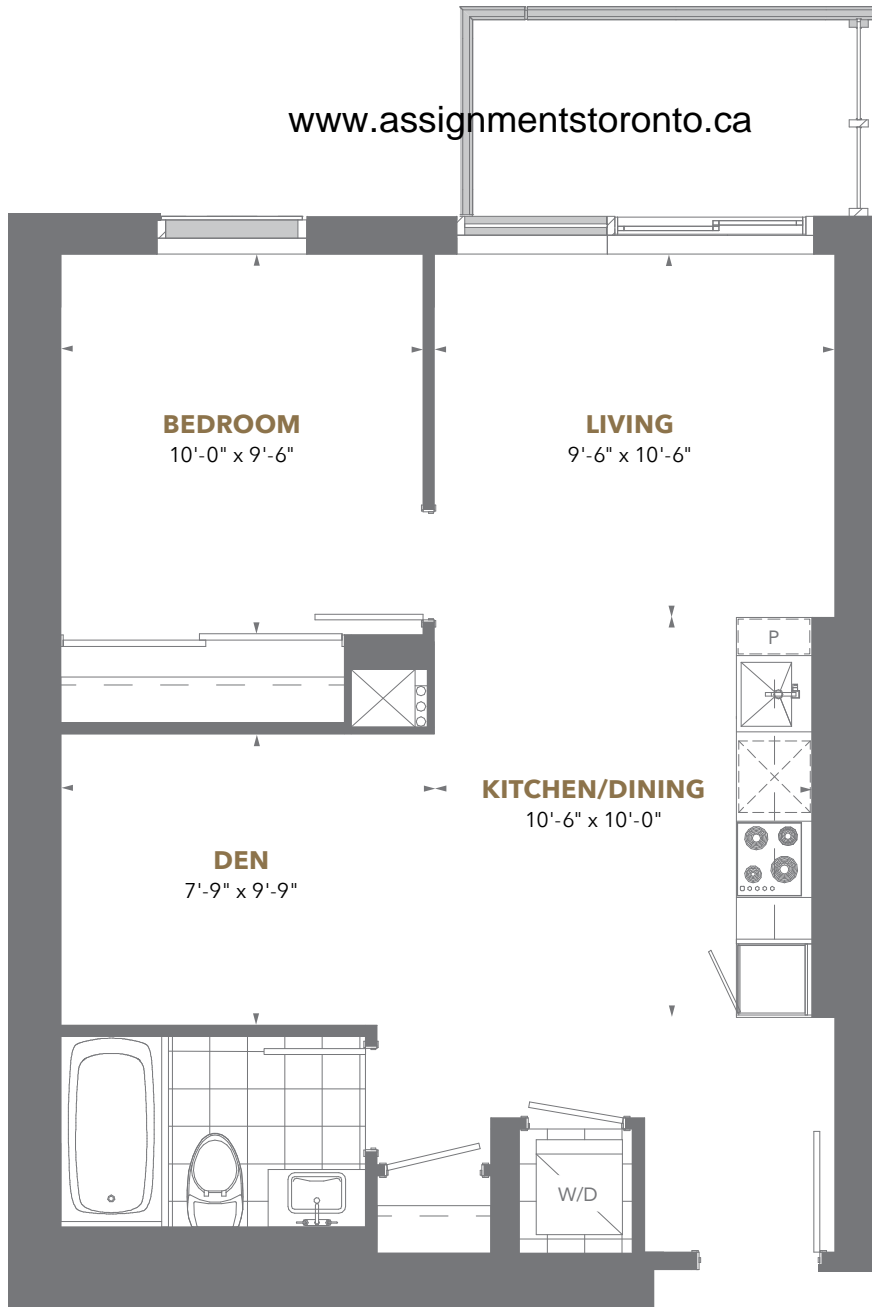

## Residence 06

1 Bedroom + Den

Suite Area: 617 sq. ft.

Balcony Area: 52 sq. ft.

[www.assignmentstoronto.ca](http://www.assignmentstoronto.ca)

Floors 8 to 34

Floors 38 to 54

PINNACLEONEYONGE.CA