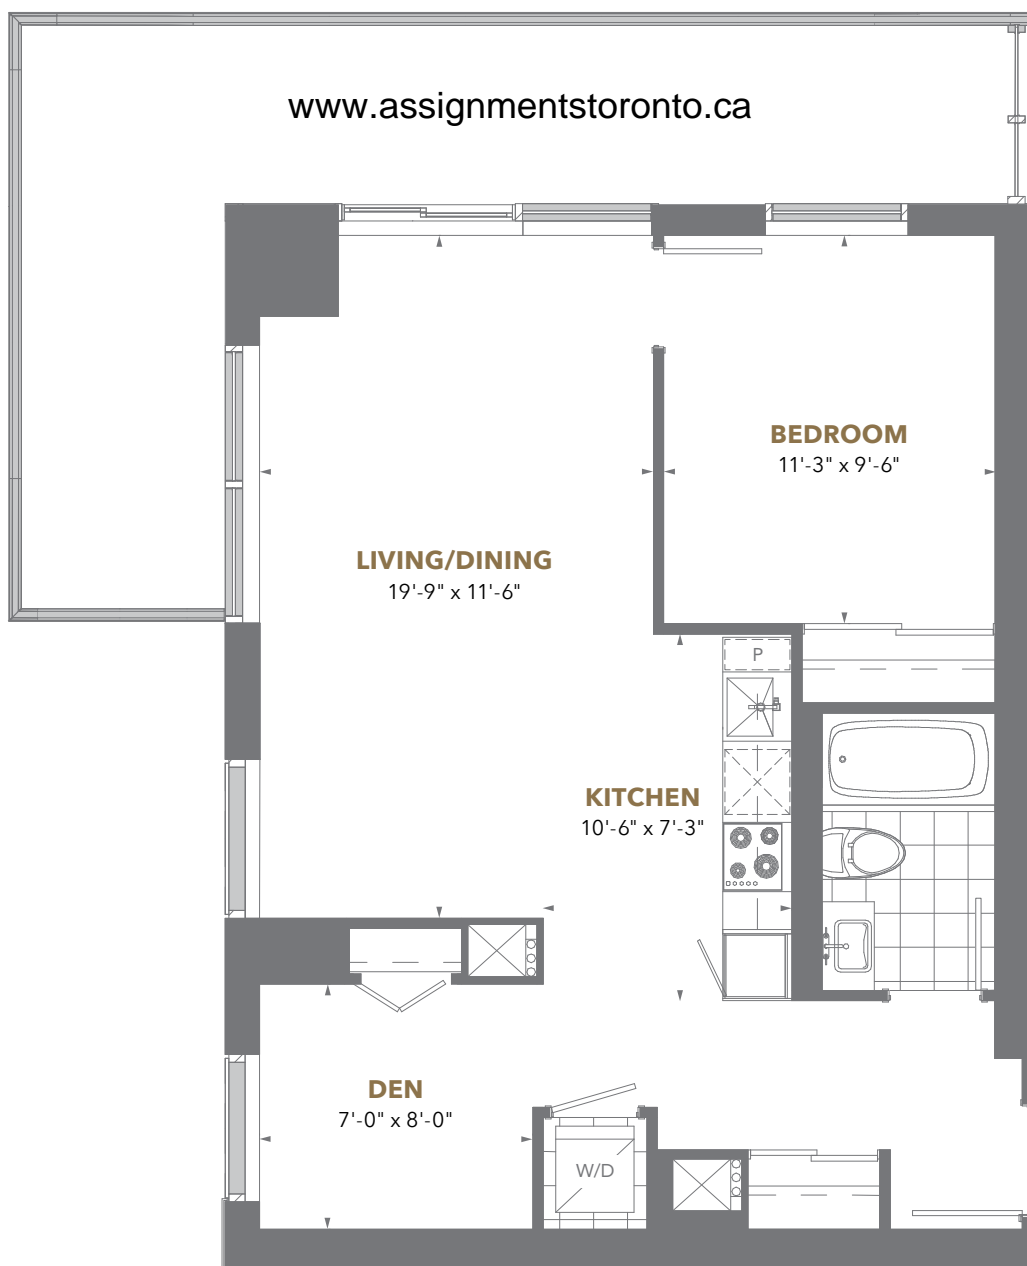

## Residence 04

1 Bedroom + Den

Suite Area: 696 sq. ft.

Balcony Area: 217 sq. ft.

[www.assignmentstoronto.ca](http://www.assignmentstoronto.ca)

Floors 8 to 34

Floors 38 to 54

[PINNACLEONEYONGE.CA](http://PINNACLEONEYONGE.CA)