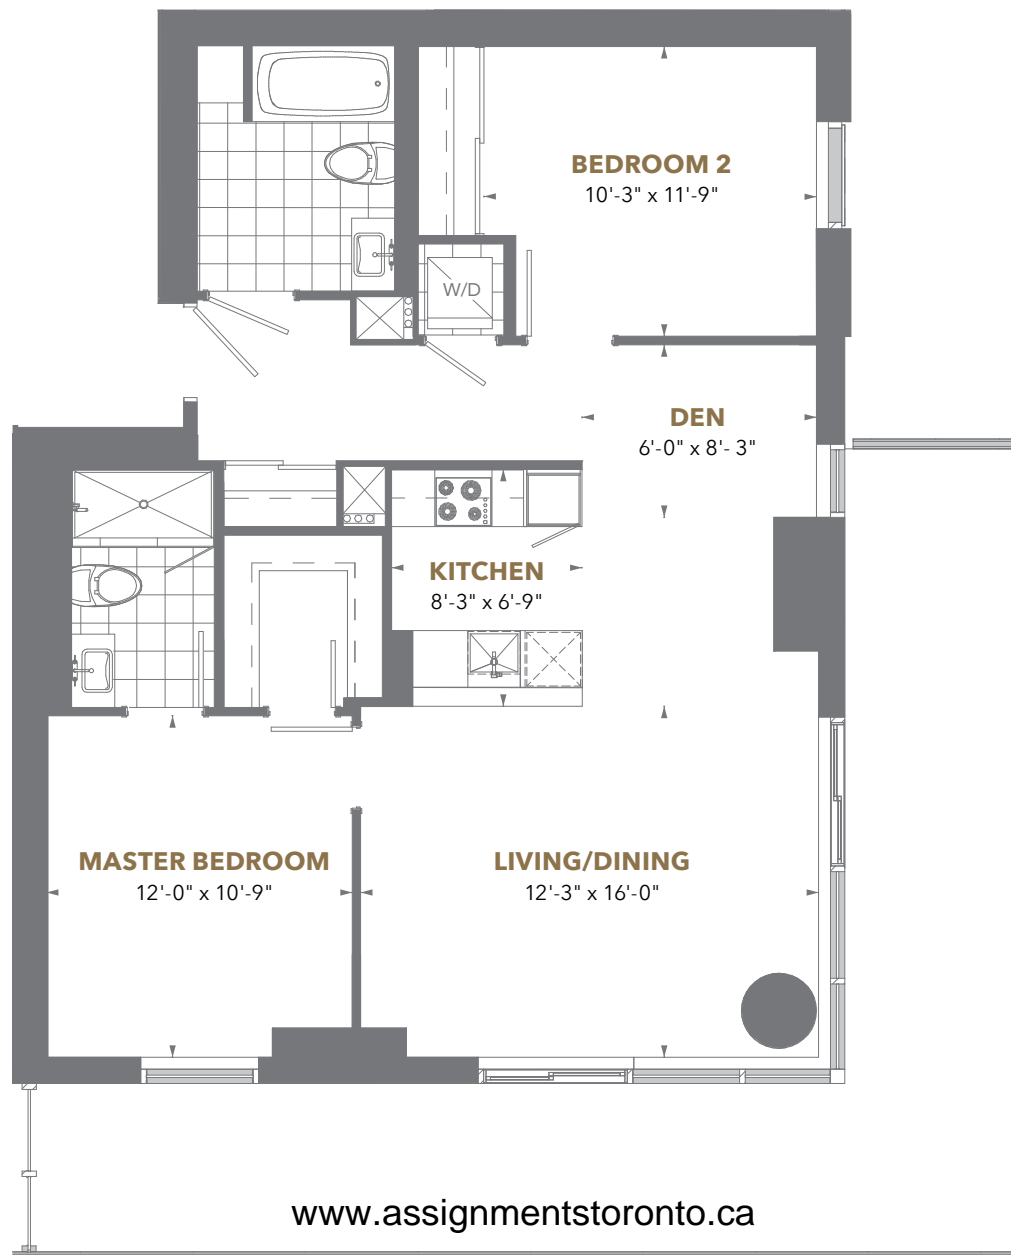

## Residence 09

2 Bedroom + Den

Suite Area: 985 sq. ft.

Balcony Area: 314 - 397 sq. ft.

Floors 8 to 34

PINNACLEONEYONGE.CA