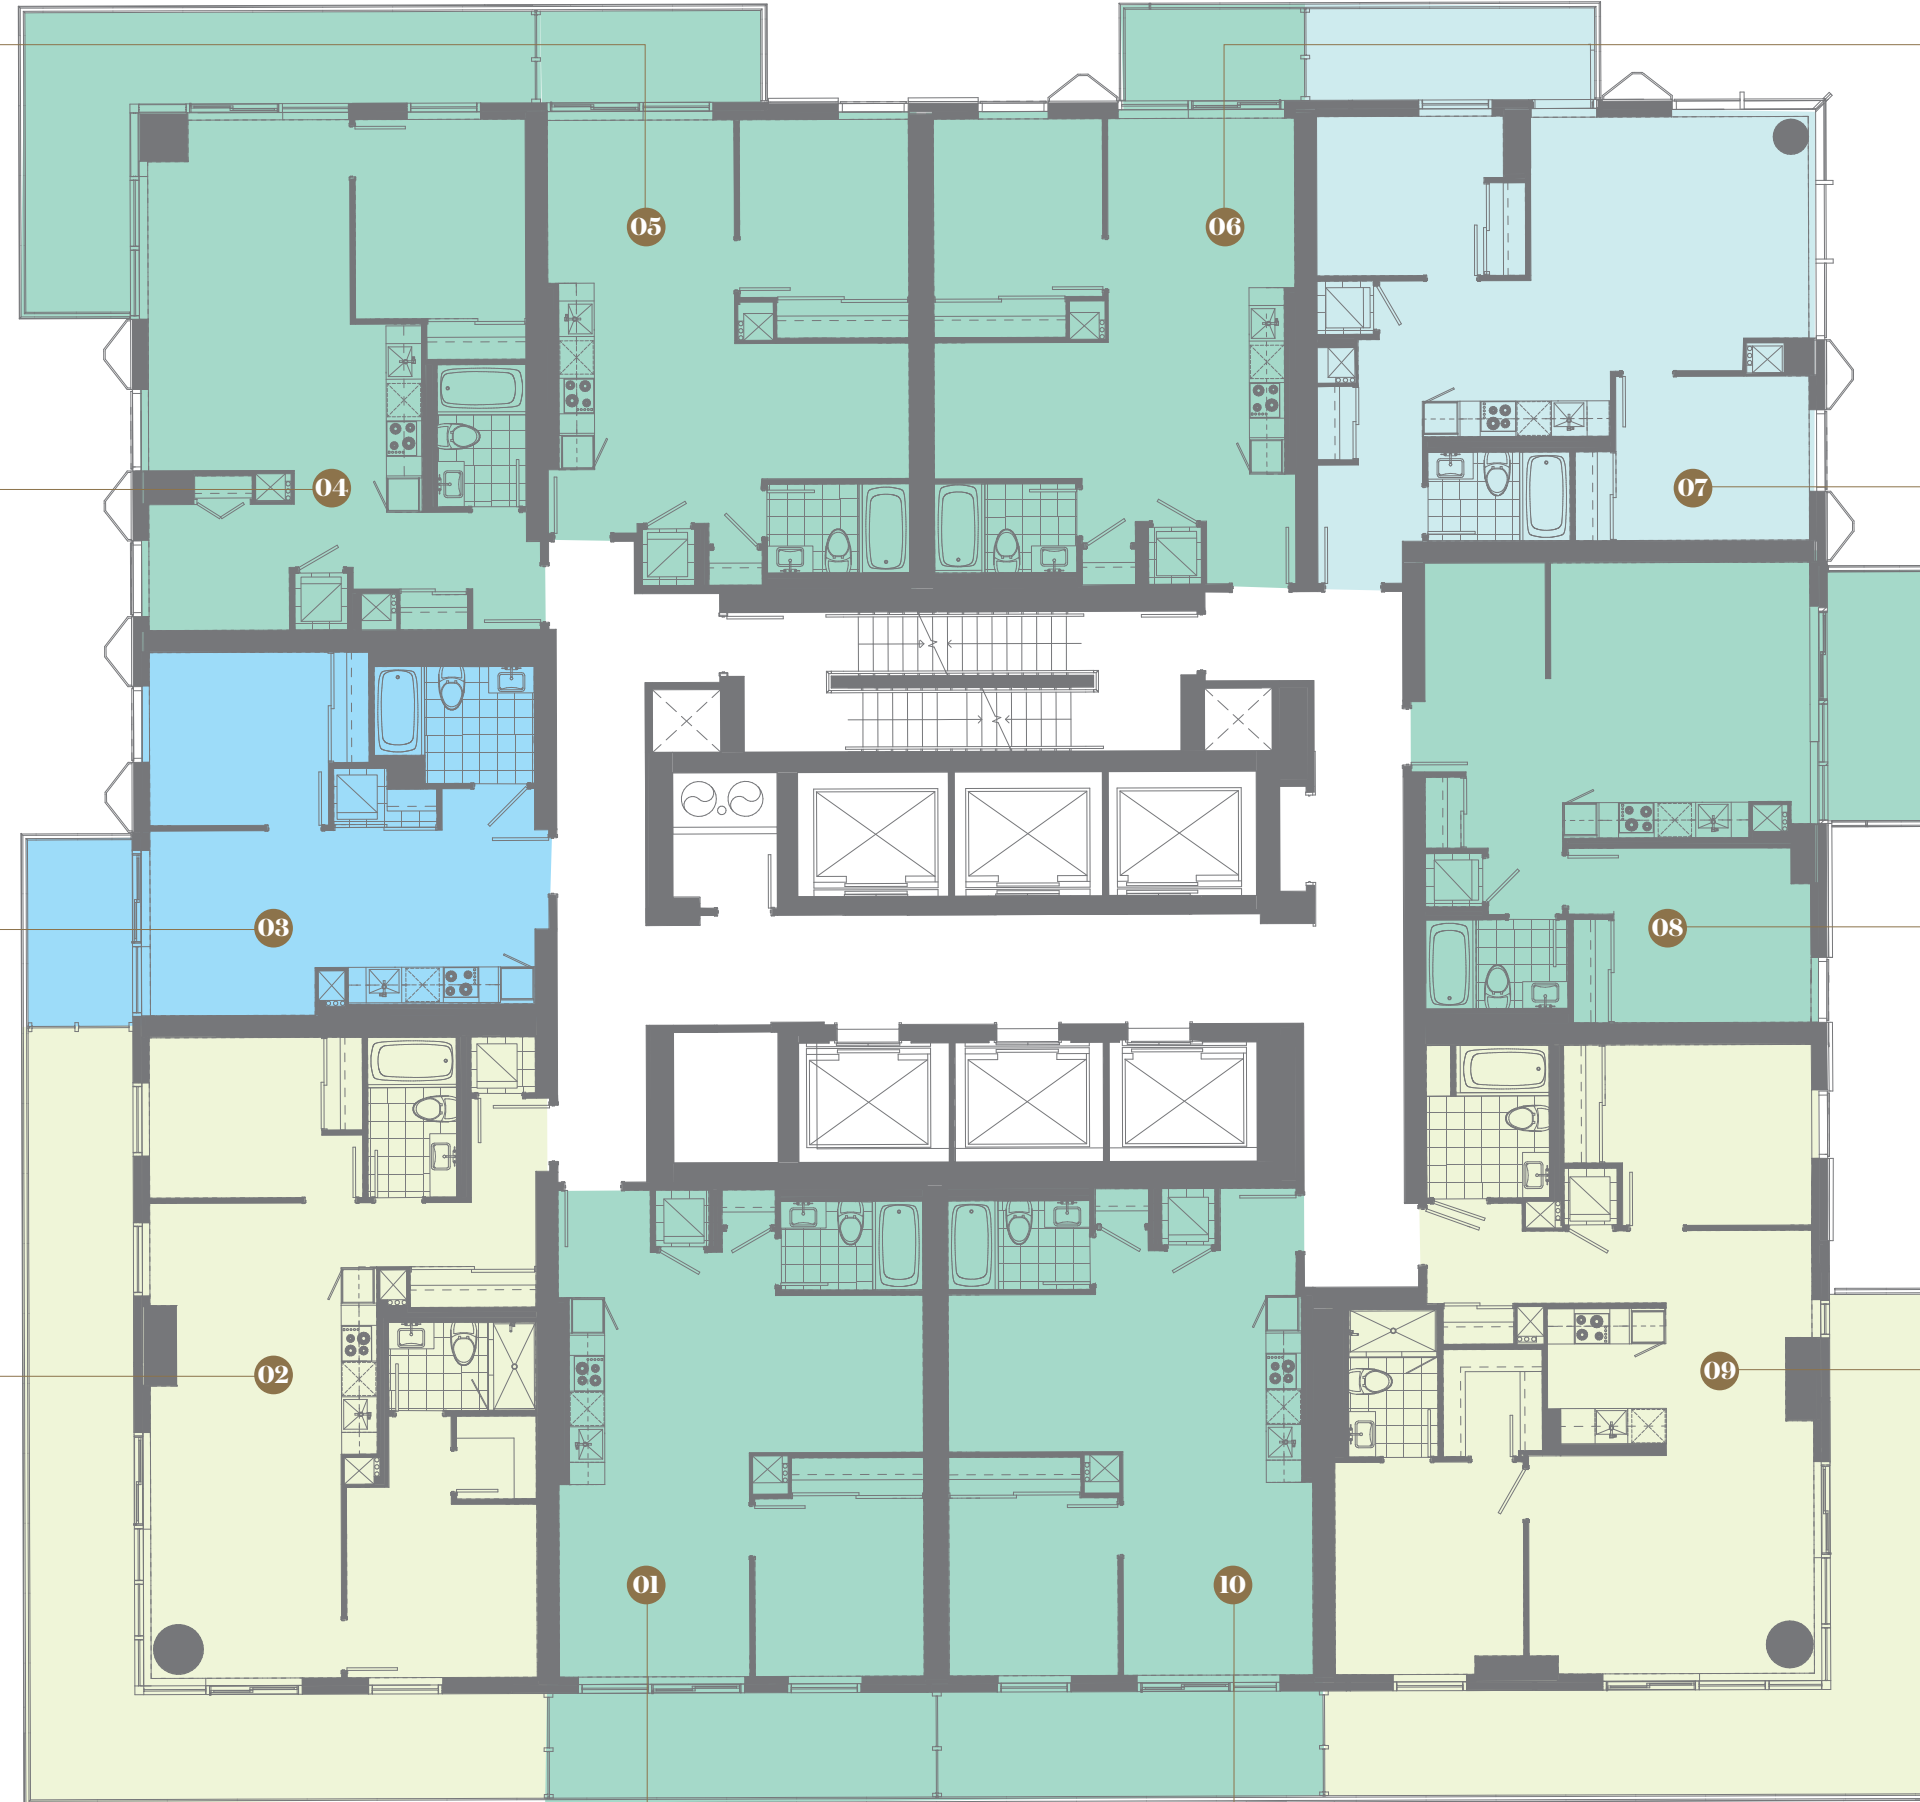

THE PRESTIGE

PINNACLE ONE YONGE

www.assignmentstoronto.ca

TOWER RESIDENCES FLOORS 8 TO 34

Lake Shore Blvd

Residence 05

1 Bedroom + Den
Suite Area: 596 sq. ft.
Balcony Area: 65 sq. ft.

Residence 04

1 Bedroom + Den
Suite Area: 696 sq. ft.
Balcony Area: 217 sq. ft.

Residence 03

1 Bedroom
Suite Area: 518 sq. ft.
Balcony Area: 69 sq. ft.

Residence 02

2 Bedroom + Den
Suite Area: 881 sq. ft.
Balcony Area: 334 - 466 sq. ft.

Residence 01

1 Bedroom + Den
Suite Area: 646 sq. ft.
Balcony Area: 137 - 155 sq. ft.

Residence 06

1 Bedroom + Den
Suite Area: 617 sq. ft.
Balcony Area: 52 sq. ft.

Residence 07

2 Bedroom
Suite Area: 759 sq. ft.
Balcony Area: 84 sq. ft.

Residence 08

1 Bedroom + Den
Suite Area: 649 sq. ft.
Balcony Area: 83 sq. ft.

Residence 09

2 Bedroom + Den
Suite Area: 985 sq. ft.
Balcony Area: 314 - 397 sq. ft.

Residence 10

1 Bedroom + Den
Suite Area: 643 sq. ft.
Balcony Area: 154 - 157 sq. ft.

Yonge Street

Freeland Street

Harbour Street (Future)

PinnacleOneYonge.ca

All areas and stated room dimensions are approximate. Sizes and specifications are subject to change without notice. Actual living area and balcony/terraces may vary from floor to floor. E. & O.E.