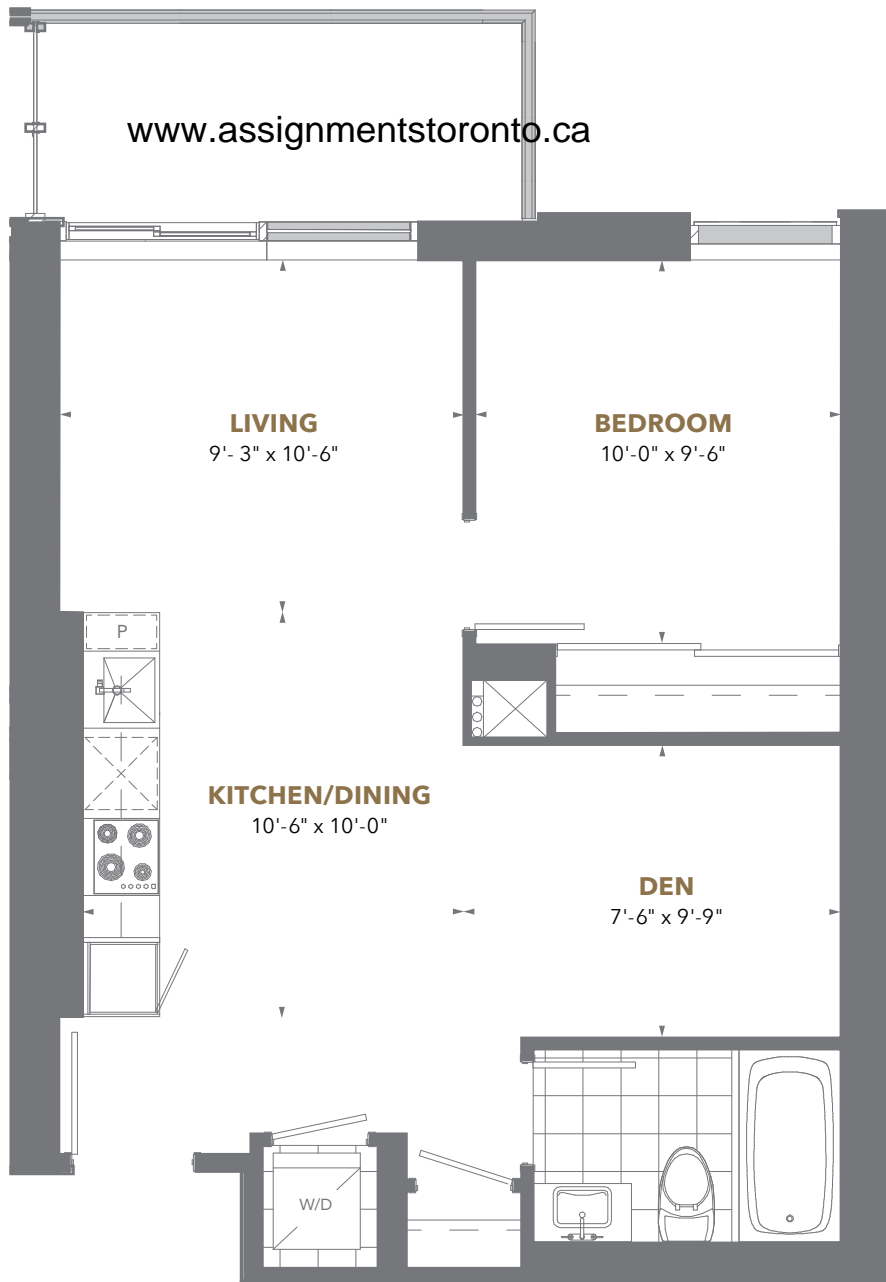

THE PRESTIGE

PINNACLE ONE YONGE

Residence 05

1 Bedroom + Den

Suite Area: 596 sq. ft.

Balcony Area: 65 sq. ft.

www.assignmentsstoronto.ca

Floors 8 to 34

PINNACLEONEYONGE.CA