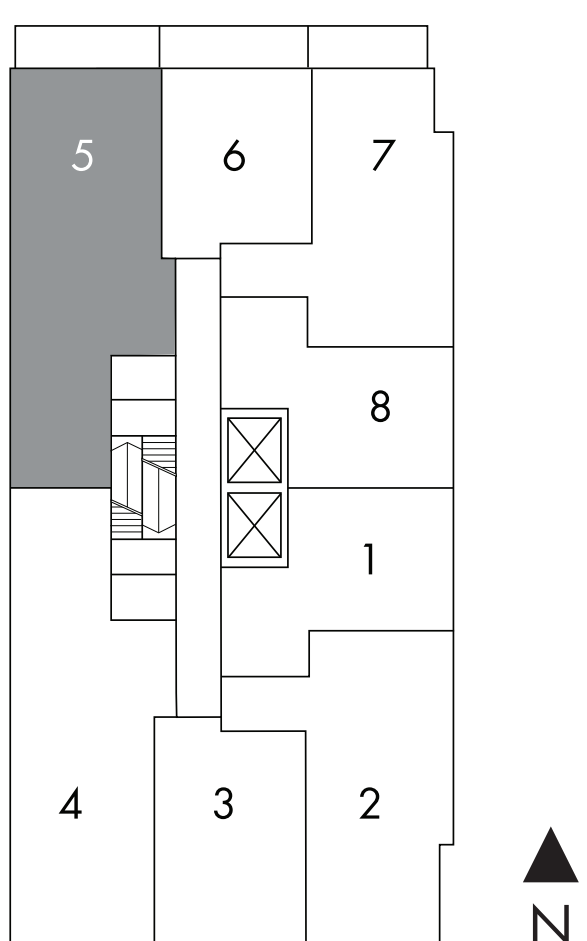

BAUHAUS

Groupis ⁰⁵

two bedroom + den

1,165 sq.ft.

LEVELS 3-8

Window(s), balcony and balcony door may shift in size and/or location. Actual floor area may differ from stated floor area. All prices, sizes and specifications are subject to change without notice. E. & O.E.