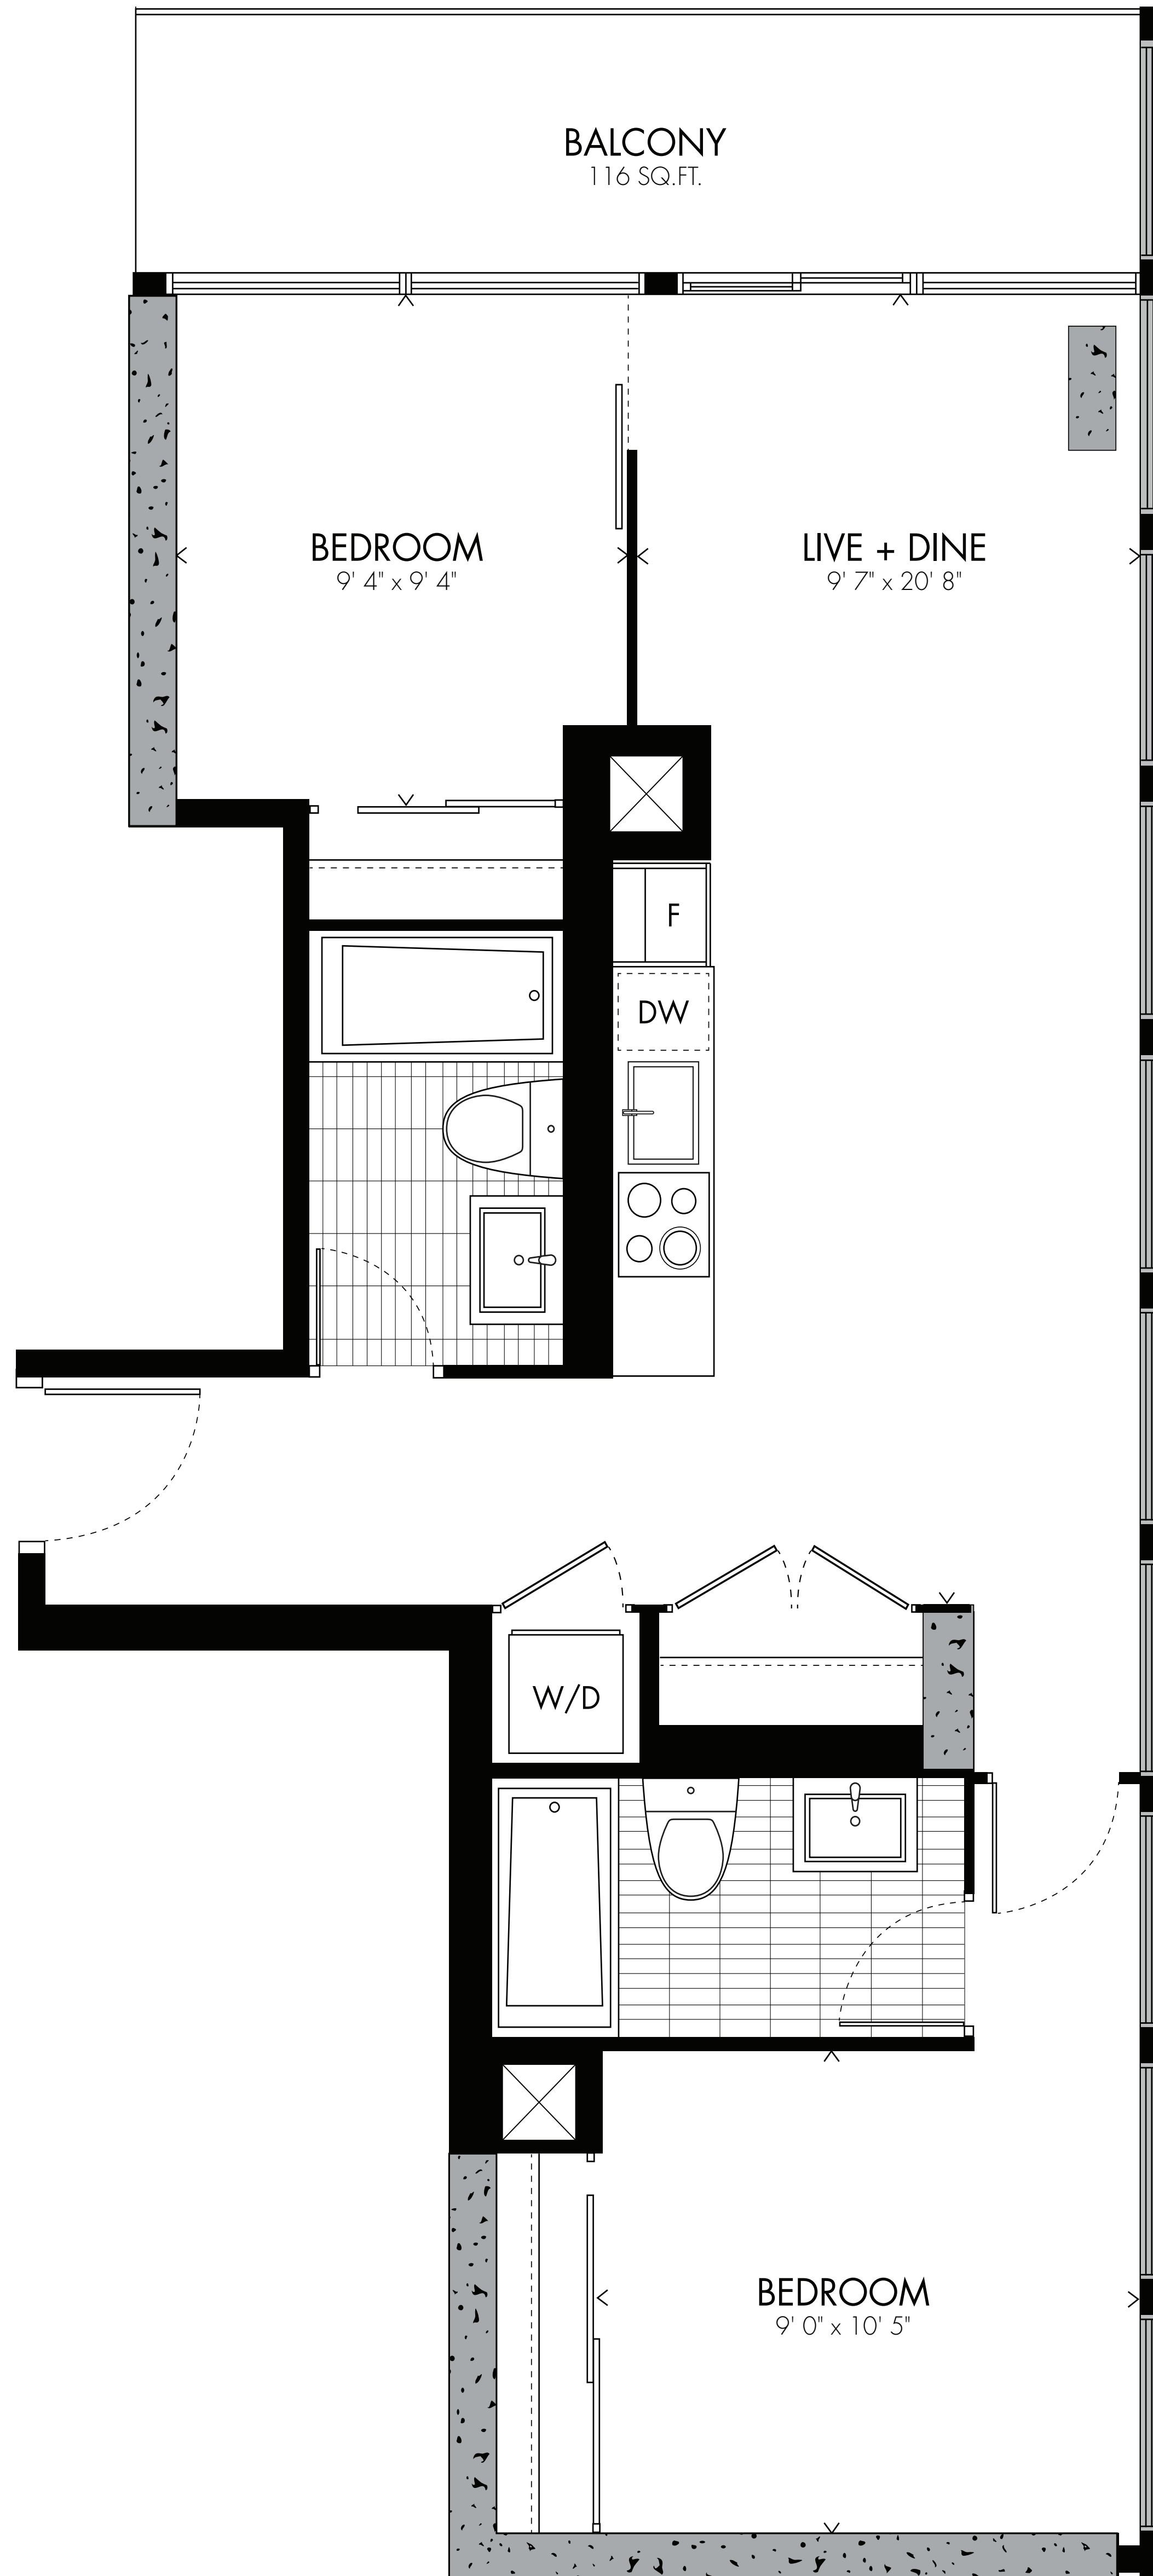

BAUHAUS

Vantongerloo 02

one bedroom + den

576 sq.ft.

LEVELS 10-27

Windows, balcony and balcony door may differ in size and/or location. Actual floor area may differ from stated floor area. All prices, sizes and specifications are subject to change without notice. E. & O.E.

BAUHAUS

Henri ⁰⁸

one bedroom + den

626 sq.ft.

LEVELS 3-8

Window(s), balcony and balcony door may shift in size and/or location. Actual floor area may differ from stated floor area. All prices, sizes and specifications are subject to change without notice. E. & O.E.

BAUHAUS

Kandinsky ⁰³

one bedroom + den

653 sq.ft.

LEVELS 3-8

Window(s), balcony and balcony door may shift in size and/or location. Actual floor area may differ from stated floor area. All prices, sizes and specifications are subject to change without notice. E. & O.E.

BAUHAUS

Breuer ⁰⁴

two bedroom

765 sq.ft.

LEVELS 10-27

Window(s), balcony and balcony door may shift in size and/or location. Actual floor area may differ from stated floor area. All prices, sizes and specifications are subject to change without notice. E. & O.E.