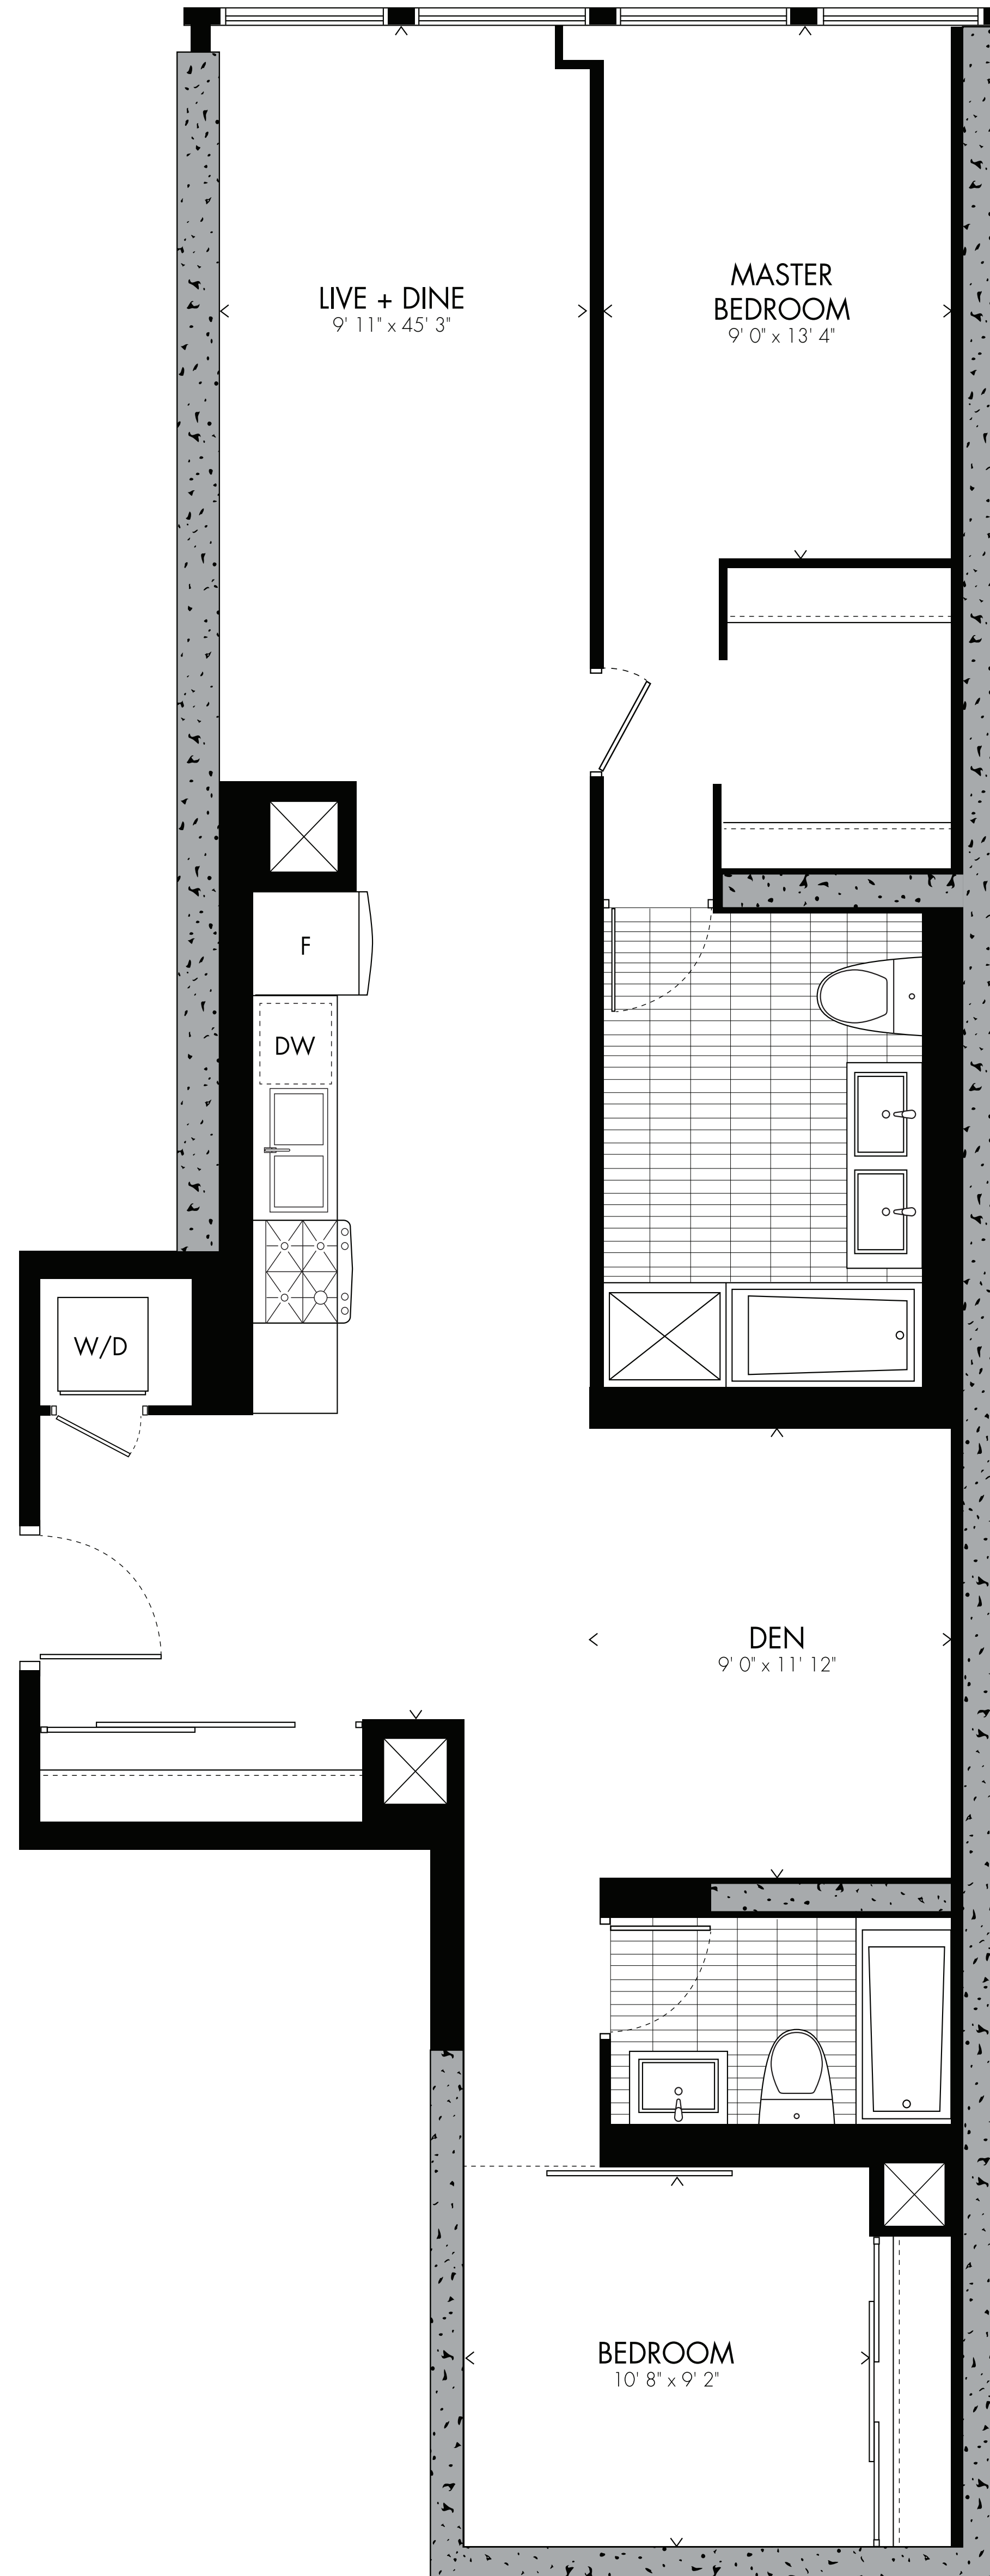

Moholy-Nagy 04

two bedroom + den

1,310 sq.ft.