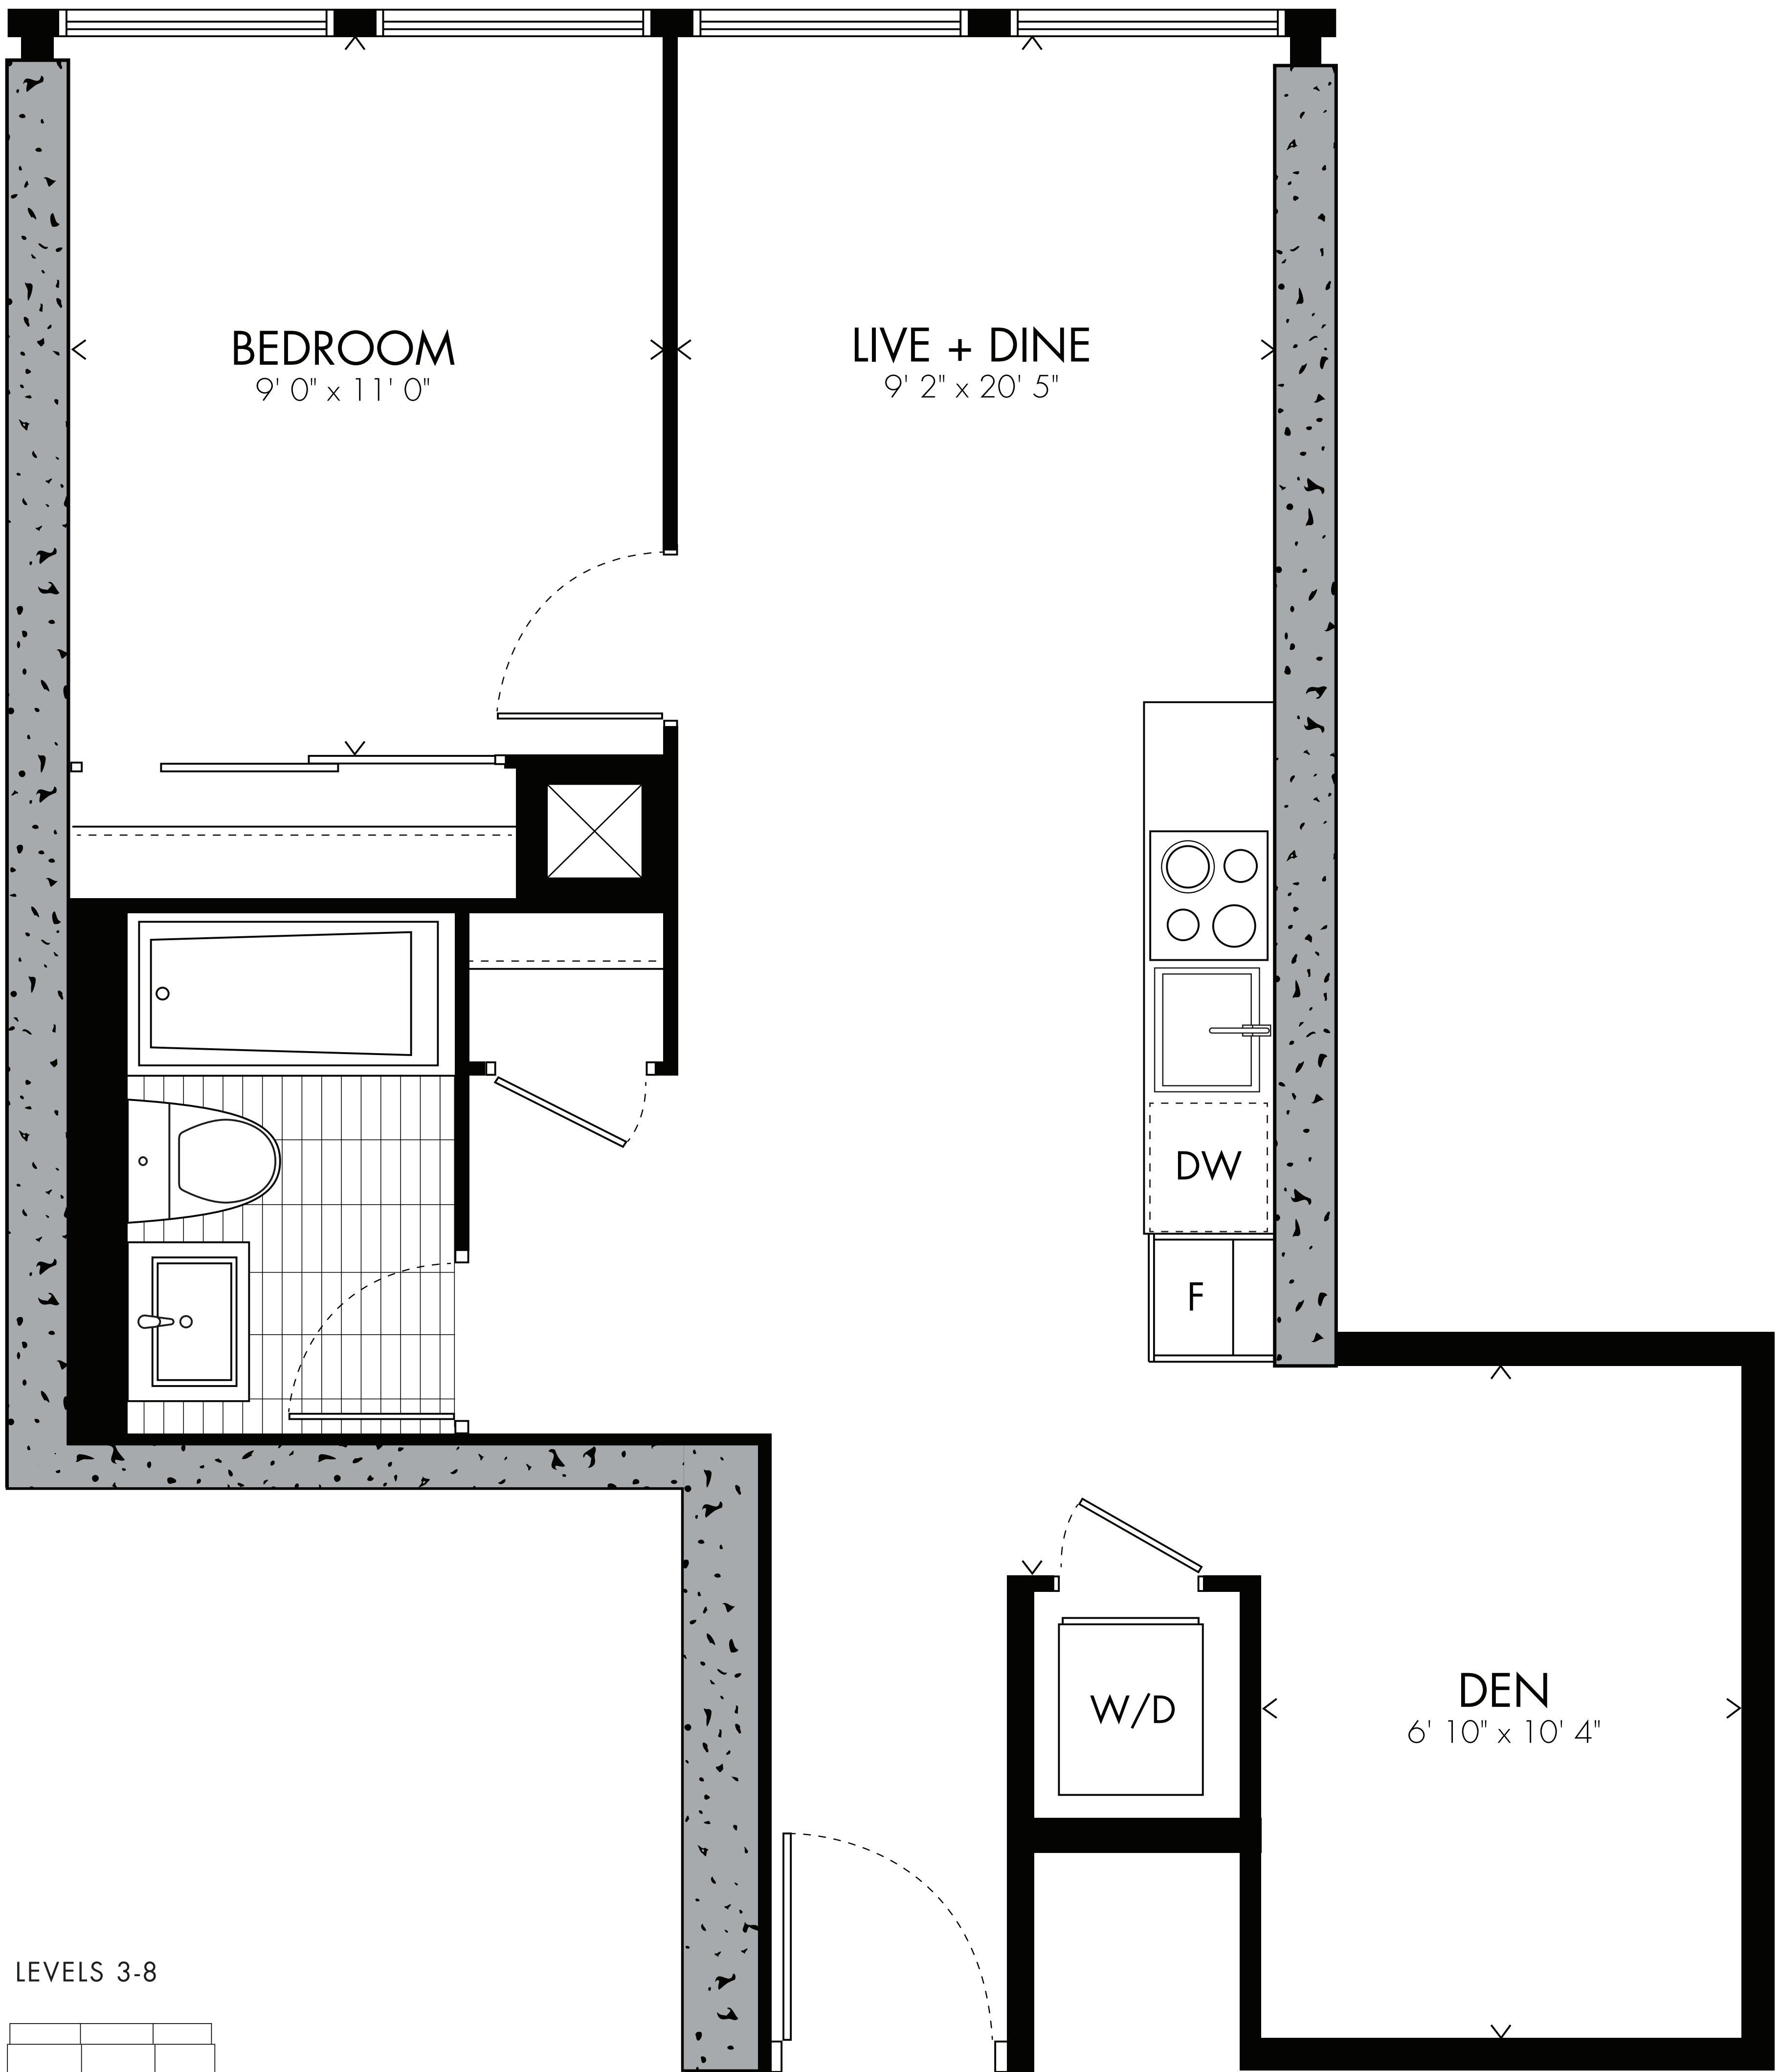

Klee 01

one bedroom + den

622 sq.ft.

LEVELS 3-8