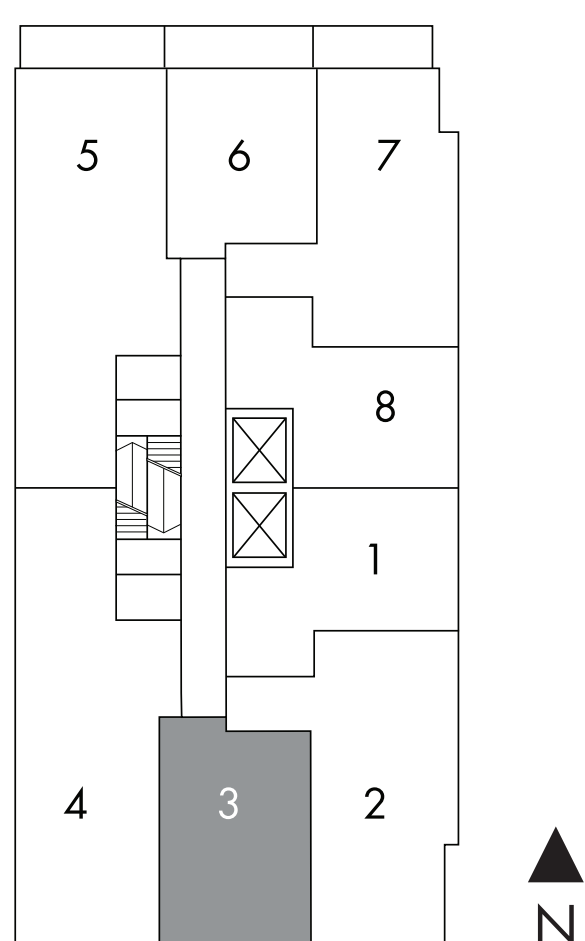

BAUHAUS

Kandinsky ⁰³

one bedroom + den

653 sq.ft.

LEVELS 3-8

Window(s), balcony and balcony door may shift in size and/or location. Actual floor area may differ from stated floor area. All prices, sizes and specifications are subject to change without notice. E. & O.E.