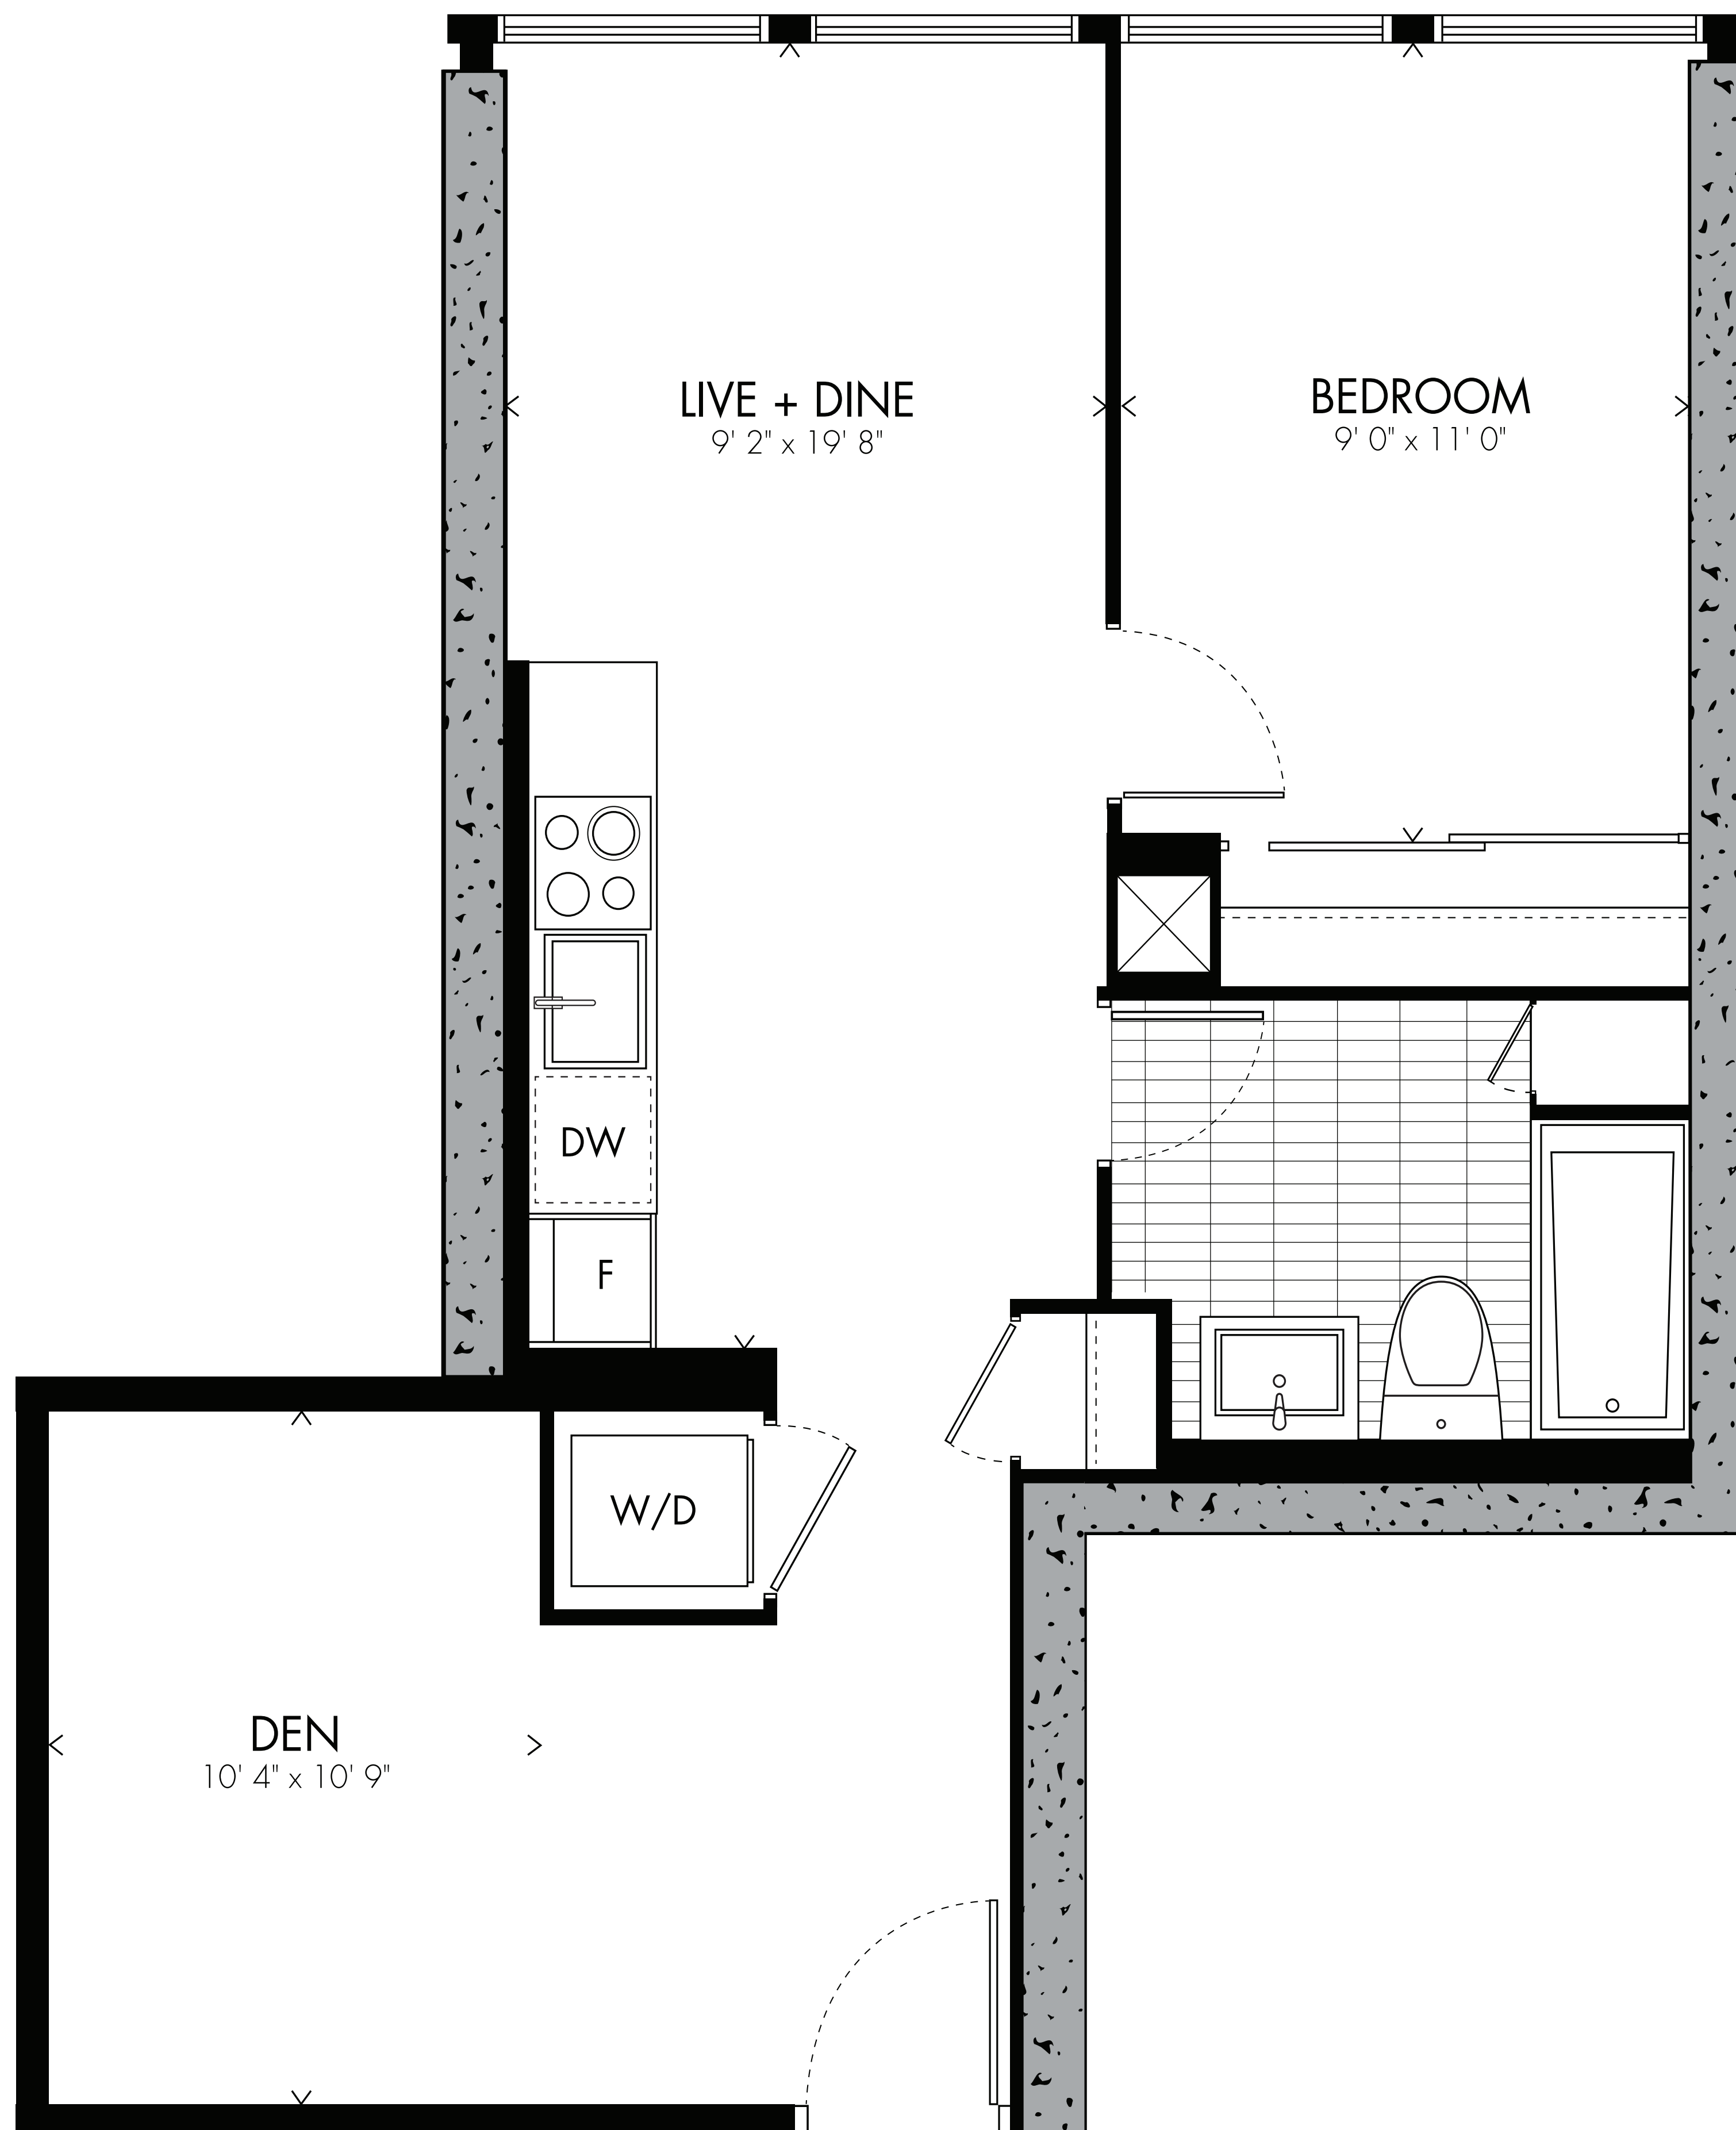

BAUHAUS

Floor Plans

Peterhans ⁰¹

one bedroom

515 sq.ft.

LEVELS 9-27

Window(s), balcony and balcony door may shift in size and/or location. Actual floor area may differ from stated floor area. All prices, sizes and specifications are subject to change without notice. E. & O.E.

BAUHAUS

Vantongerloo 02

one bedroom + den

576 sq.ft.

LEVELS 10-27

Windows, balcony and balcony door may differ in size and/or location. Actual floor area may differ from stated floor area. All prices, sizes and specifications are subject to change without notice. E. & O.E.

BAUHAUS

Klee 01

one bedroom + den

622 sq.ft.

LEVELS 3-8

Window(s), balcony and balcony door may shift in size and/or location. Actual floor area may differ from stated floor area. All prices, sizes and specifications are subject to change without notice. E. & O.E.

BAUHAUS

Henri ⁰⁸

one bedroom + den

626 sq.ft.

LEVELS 3-8

Window(s), balcony and balcony door may shift in size and/or location. Actual floor area may differ from stated floor area. All prices, sizes and specifications are subject to change without notice. E. & O.E.