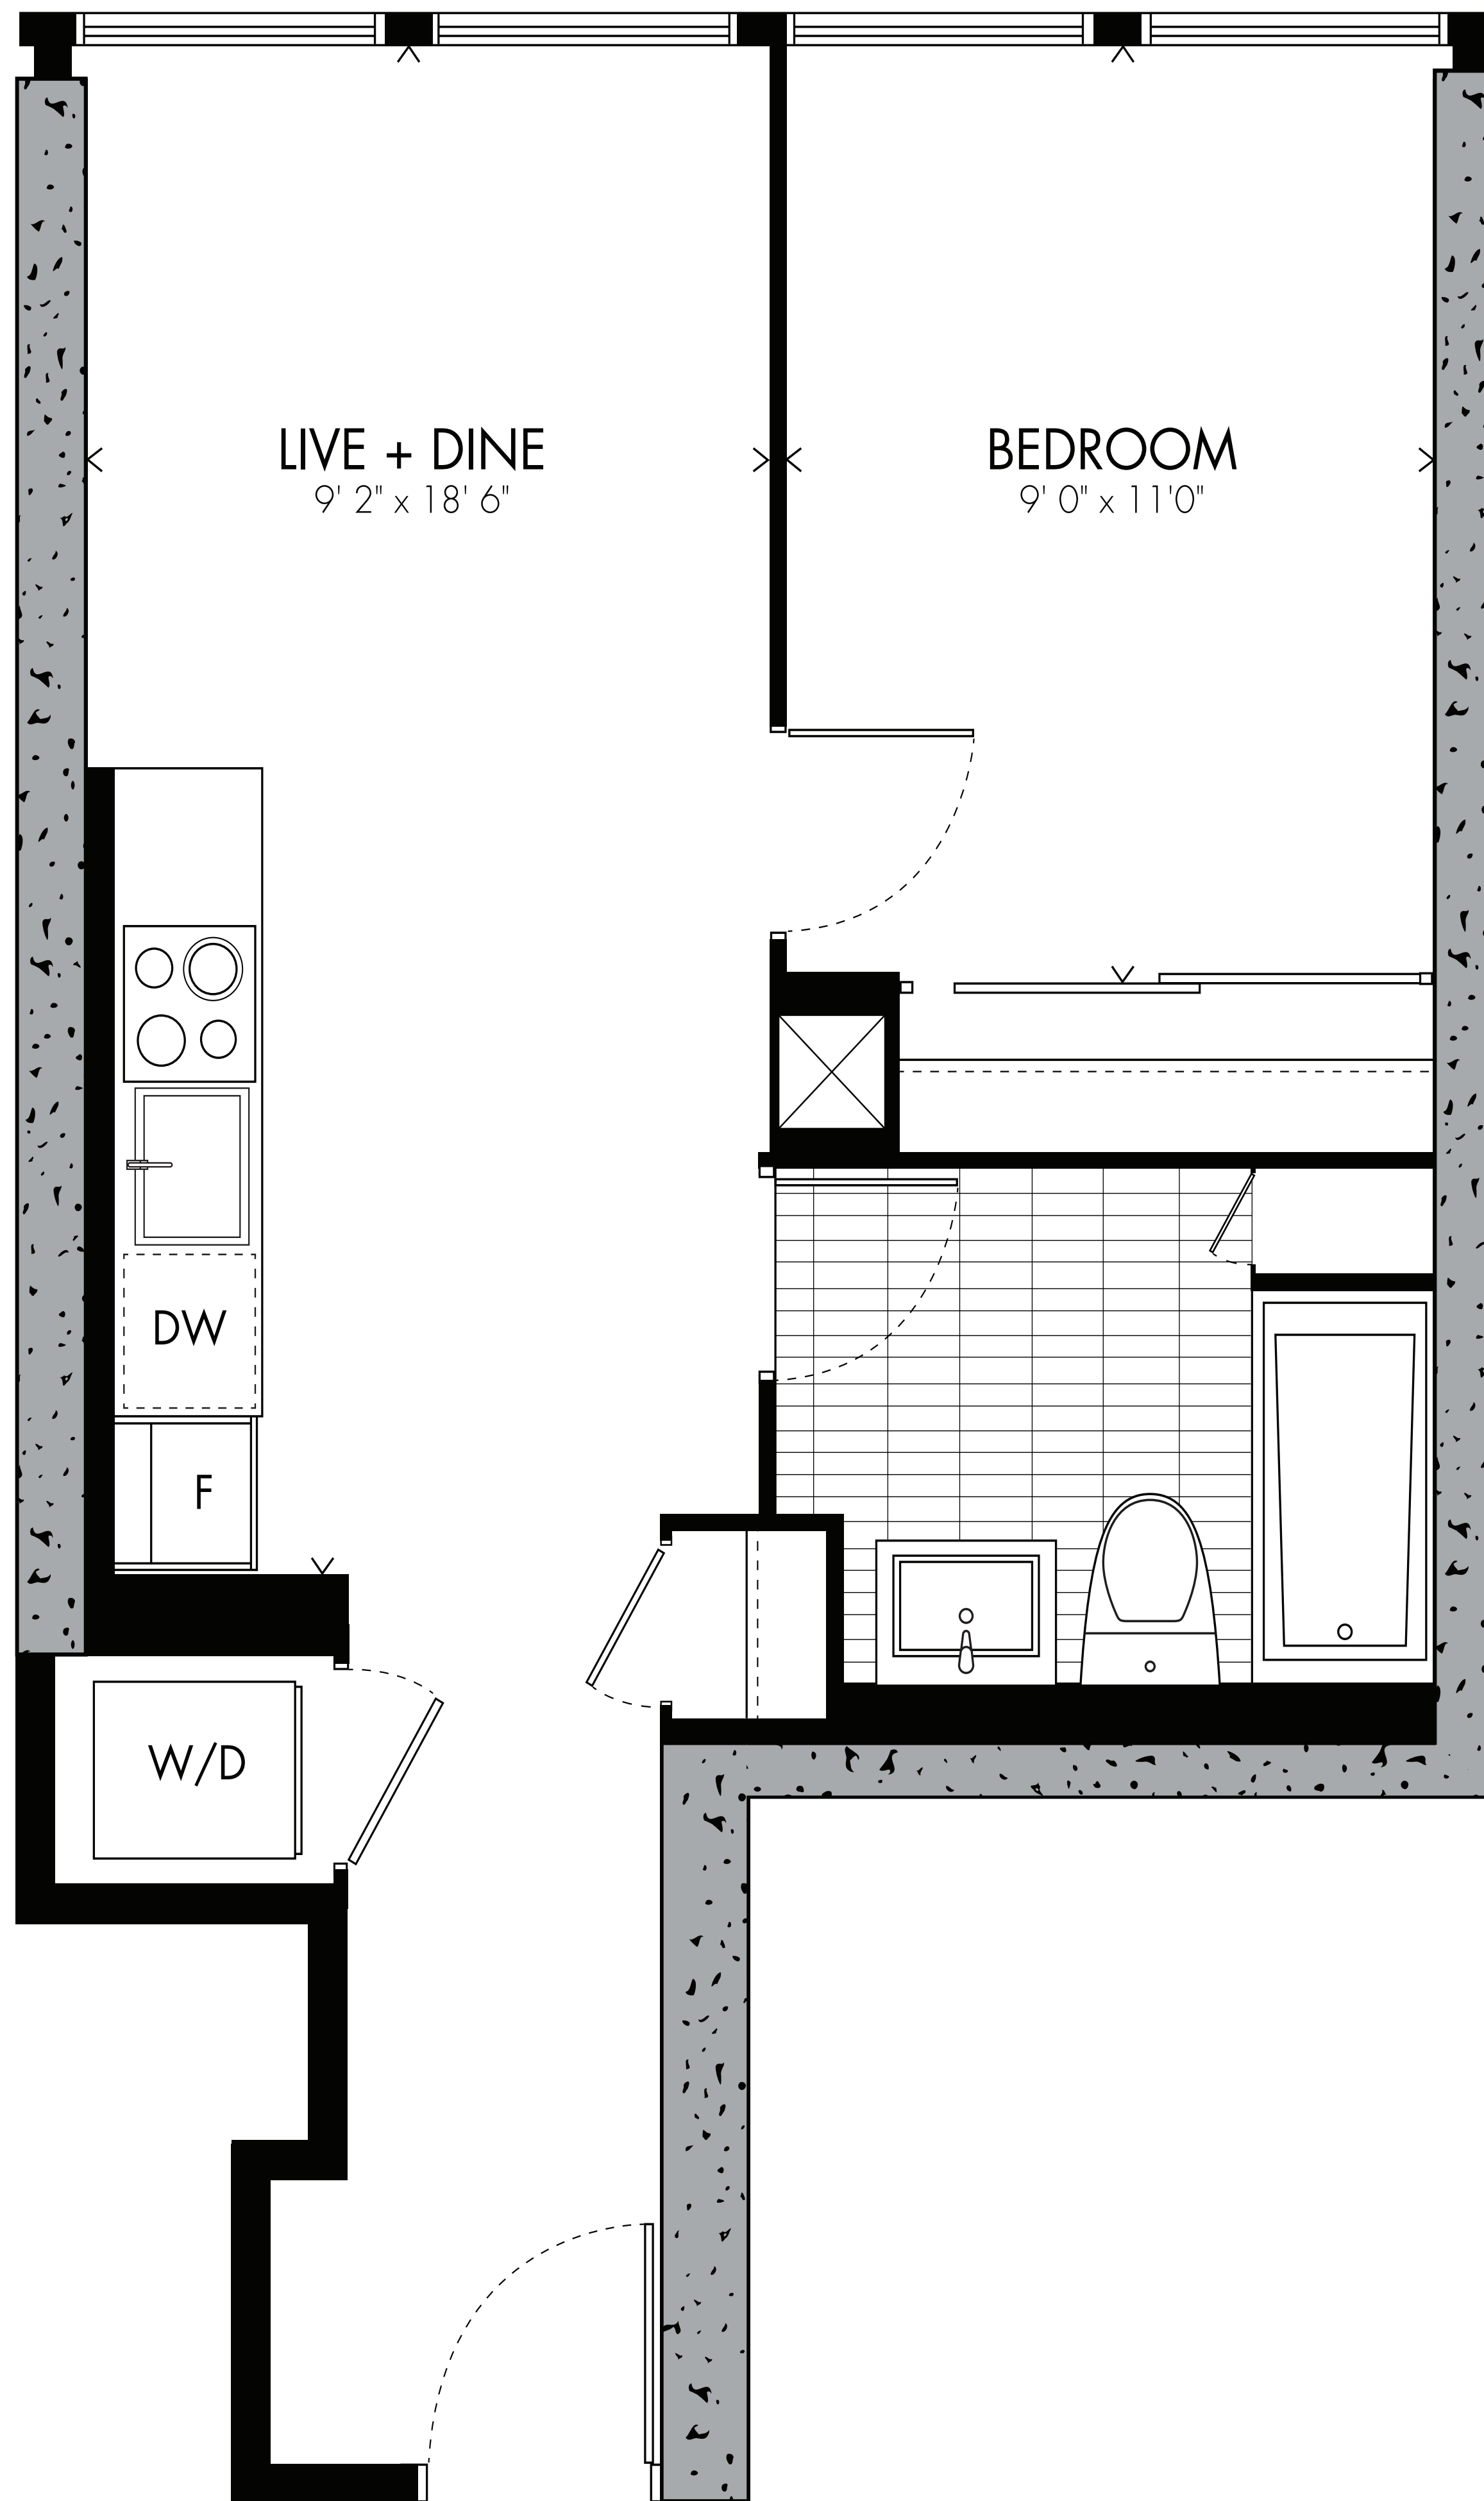

BAUHAUS

Floor Plans

Peterhans ⁰¹

one bedroom

515 sq.ft.

LEVELS 9-27

Window(s), balcony and balcony door may shift in size and/or location. Actual floor area may differ from stated floor area. All prices, sizes and specifications are subject to change without notice. E. & O.E.

BAUHAUS

Marcks ⁰⁸ one bedroom

524sq.ft.

LEVELS 10-27

Window(s), balcony and balcony door may shift in size and/or location. Actual floor area may differ from stated floor area. All prices, sizes and specifications are subject to change without notice. E. & O.E.

BAUHAUS

Vantongerloo 02

one bedroom + den

576 sq.ft.

LEVELS 10-27

Windows, balcony and balcony door may differ in size and/or location. Actual floor area may differ from stated floor area. All prices, sizes and specifications are subject to change without notice. E. & O.E.

BAUHAUS

Albers ⁰⁷

one bedroom + den

581 sq.ft.

LEVELS 10-27

Window(s), balcony and balcony door may shift in size and/or location. Actual floor area may differ from stated floor area. All prices, sizes and specifications are subject to change without notice. E. & O.E.