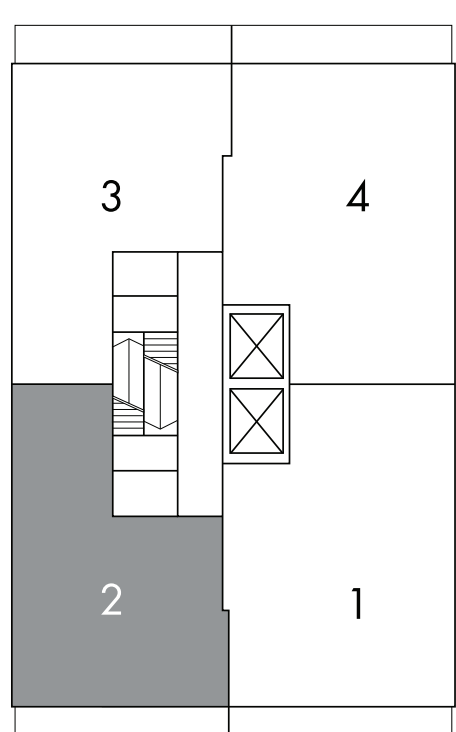

BAUHAUS

Kepes ⁰²

two bedroom

1,032 sq.ft.

LEVELS 28-31

Window(s), balcony and balcony door may shift in size and/or location. Actual floor area may differ from stated floor area. All prices, sizes and specifications are subject to change without notice. E. & O.E.