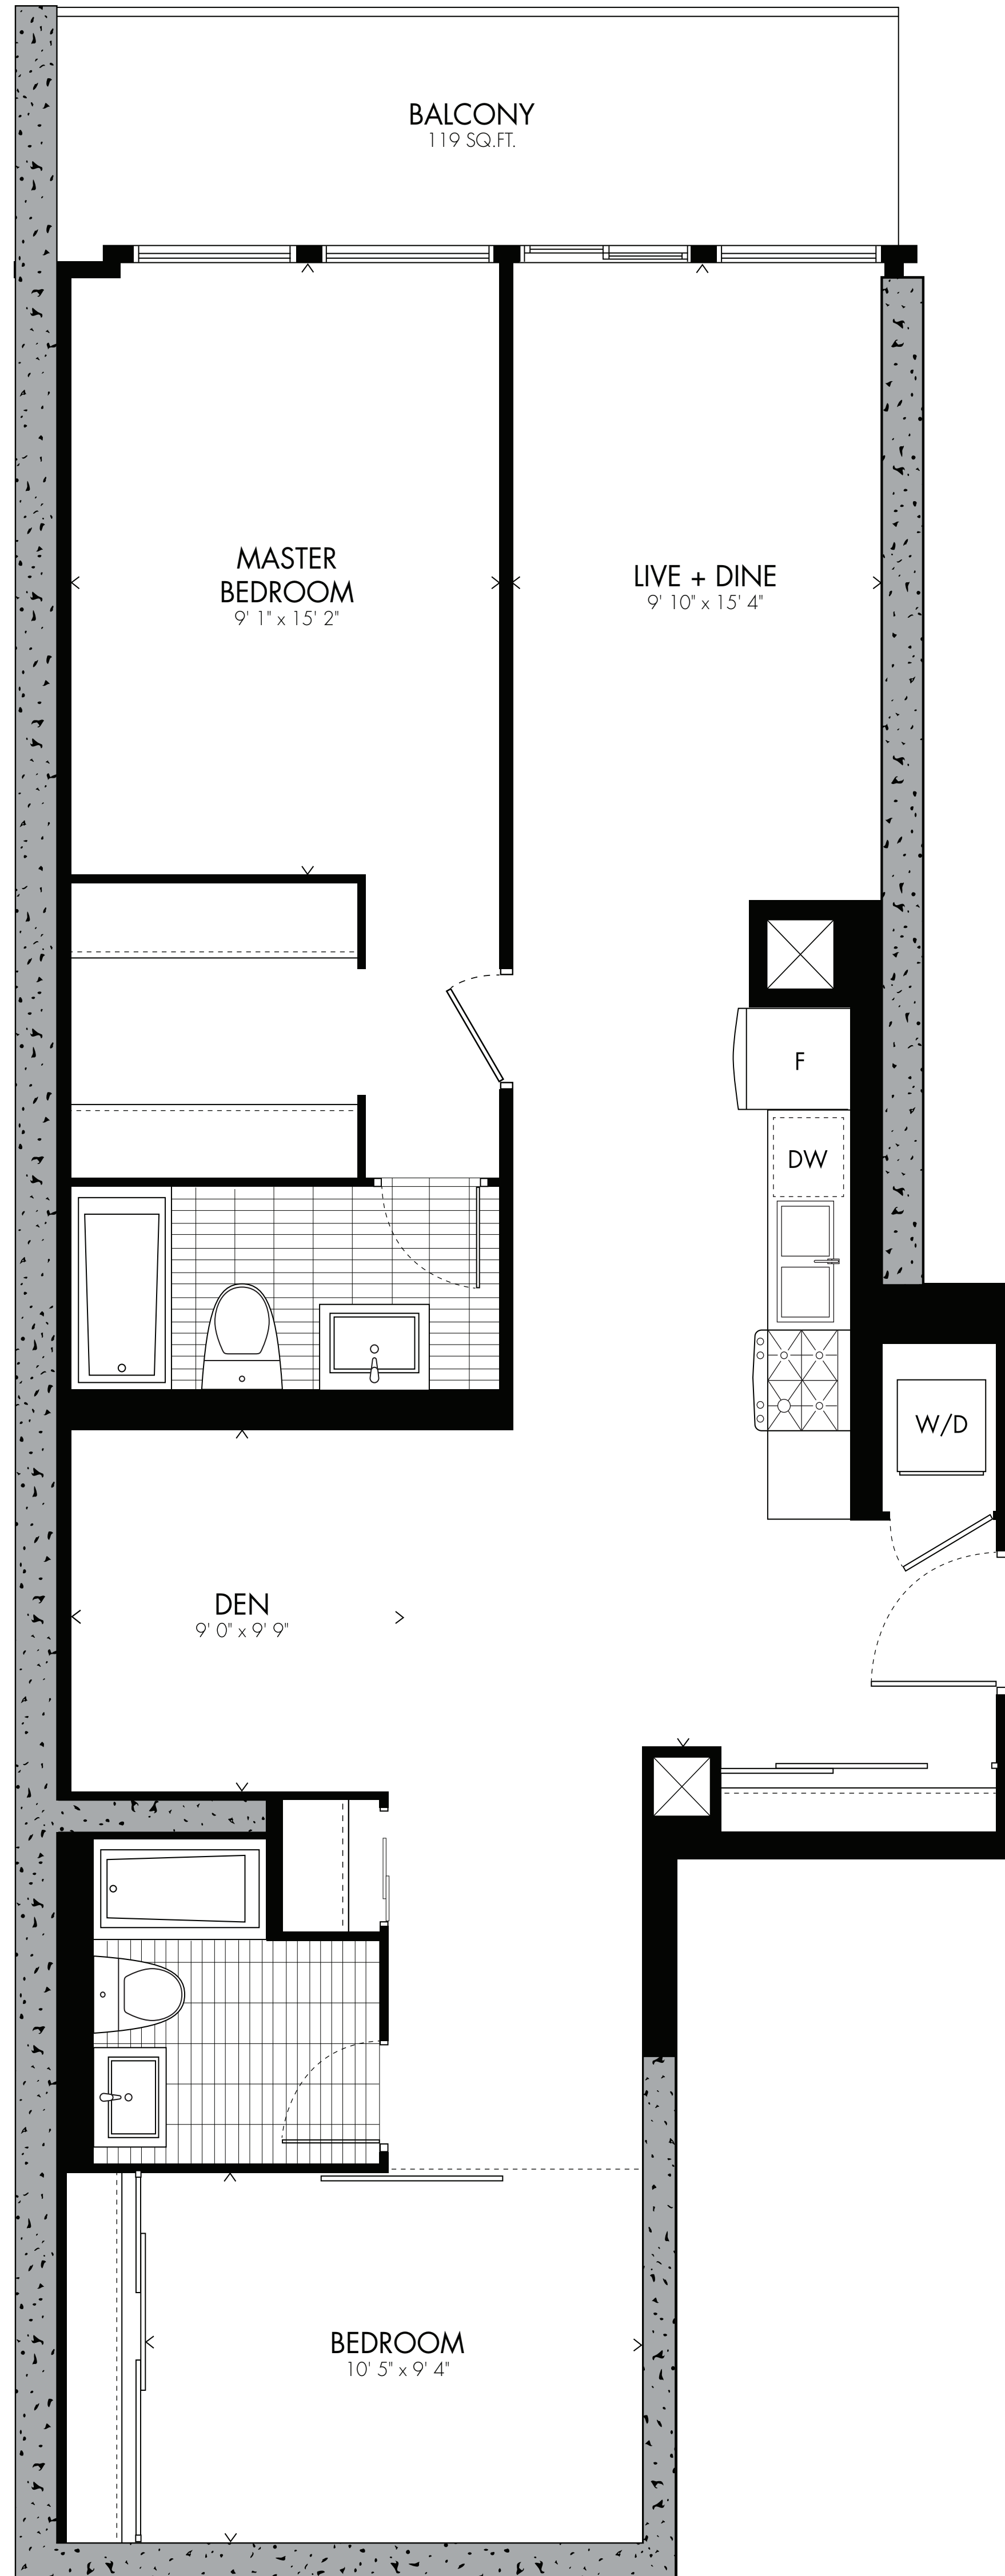

Groupis ⁰⁵

two bedroom + den

1,165 sq.ft.