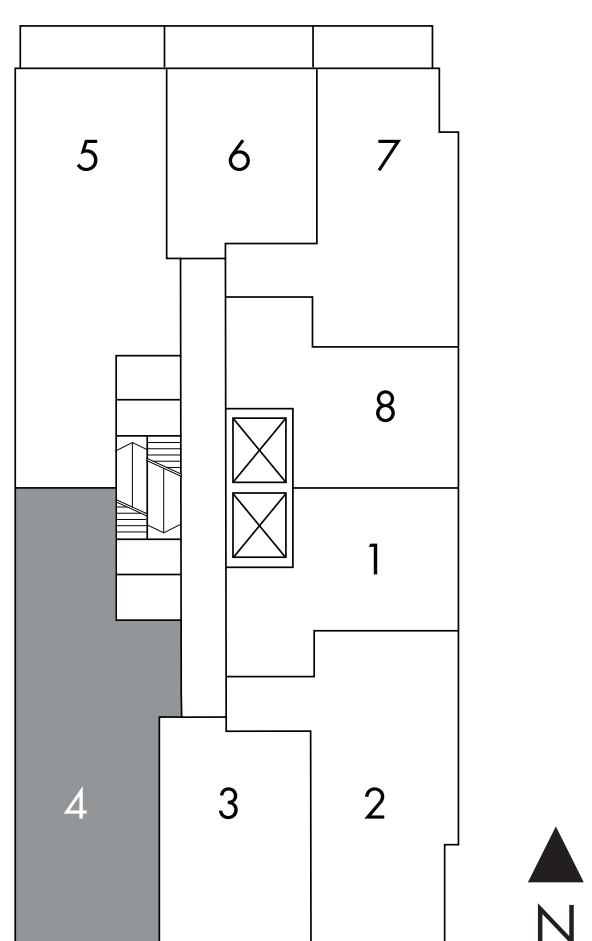

BAUHAUS

Moholy-Nagy 04

two bedroom + den

1,310 sq.ft.

LEVELS 3-8

Window(s), balcony and balcony door may shift in size and/or location. Actual floor area may differ from stated floor area. All prices, sizes and specifications are subject to change without notice. E. & O.E.