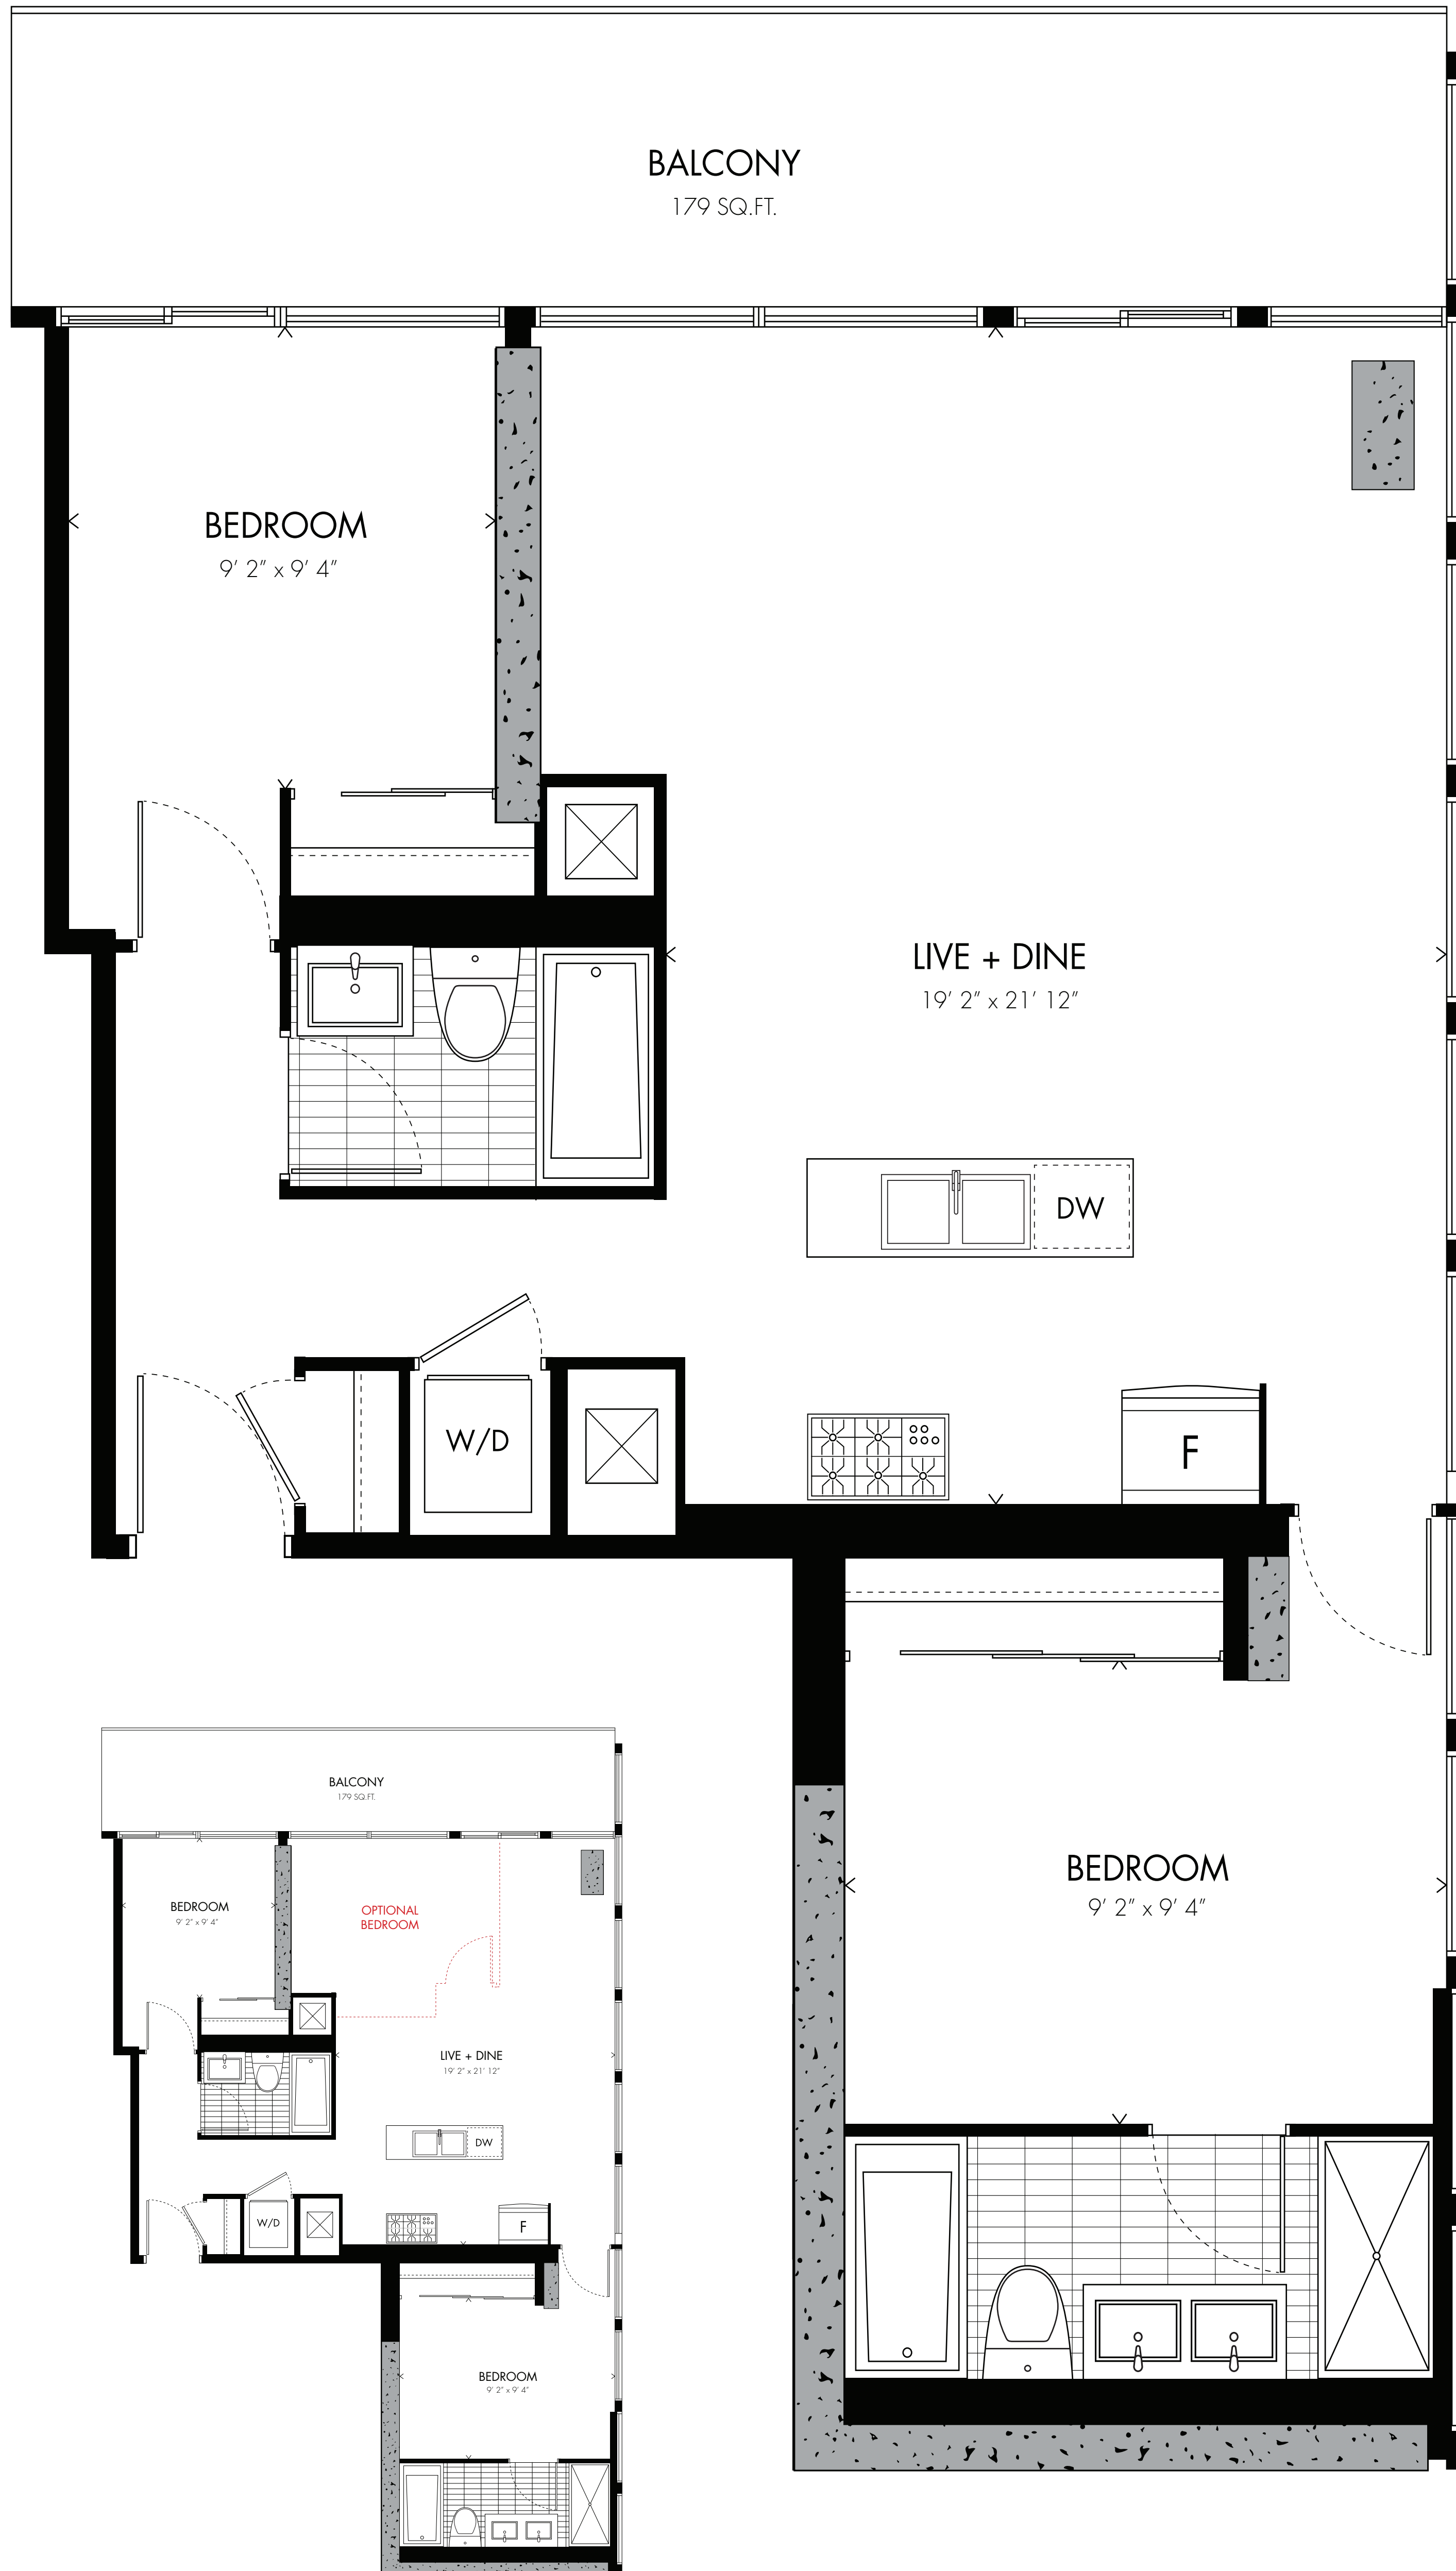

Kepes ⁰²

two bedroom

1,032 sq.ft.

LEVELS 28-31

Window(s), balcony and balcony door may shift in size and/or location. Actual floor area may differ from stated floor area. All prices, sizes and specifications are subject to change without notice. E. & O.E.

BAUHAUS