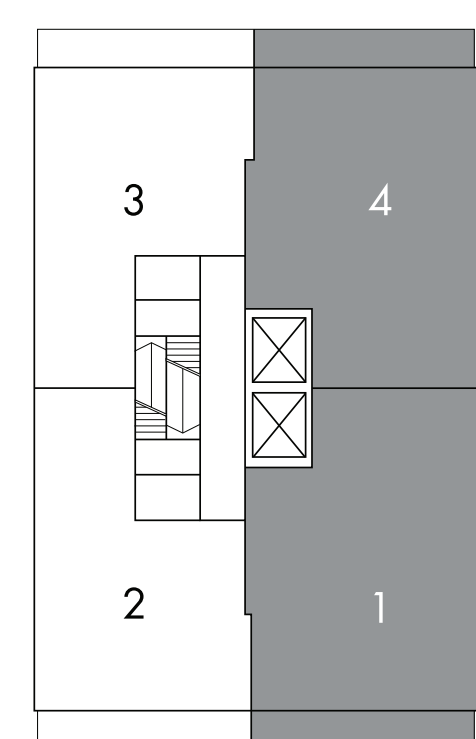

BAUHAUS

Brandt 01 | 04

two bedroom + den

1,322 sq.ft.

LEVELS 28-31

Window(s), balcony and balcony door may shift in size and/or location. Actual floor area may differ from stated floor area. All prices, sizes and specifications are subject to change without notice. E. & O.E.