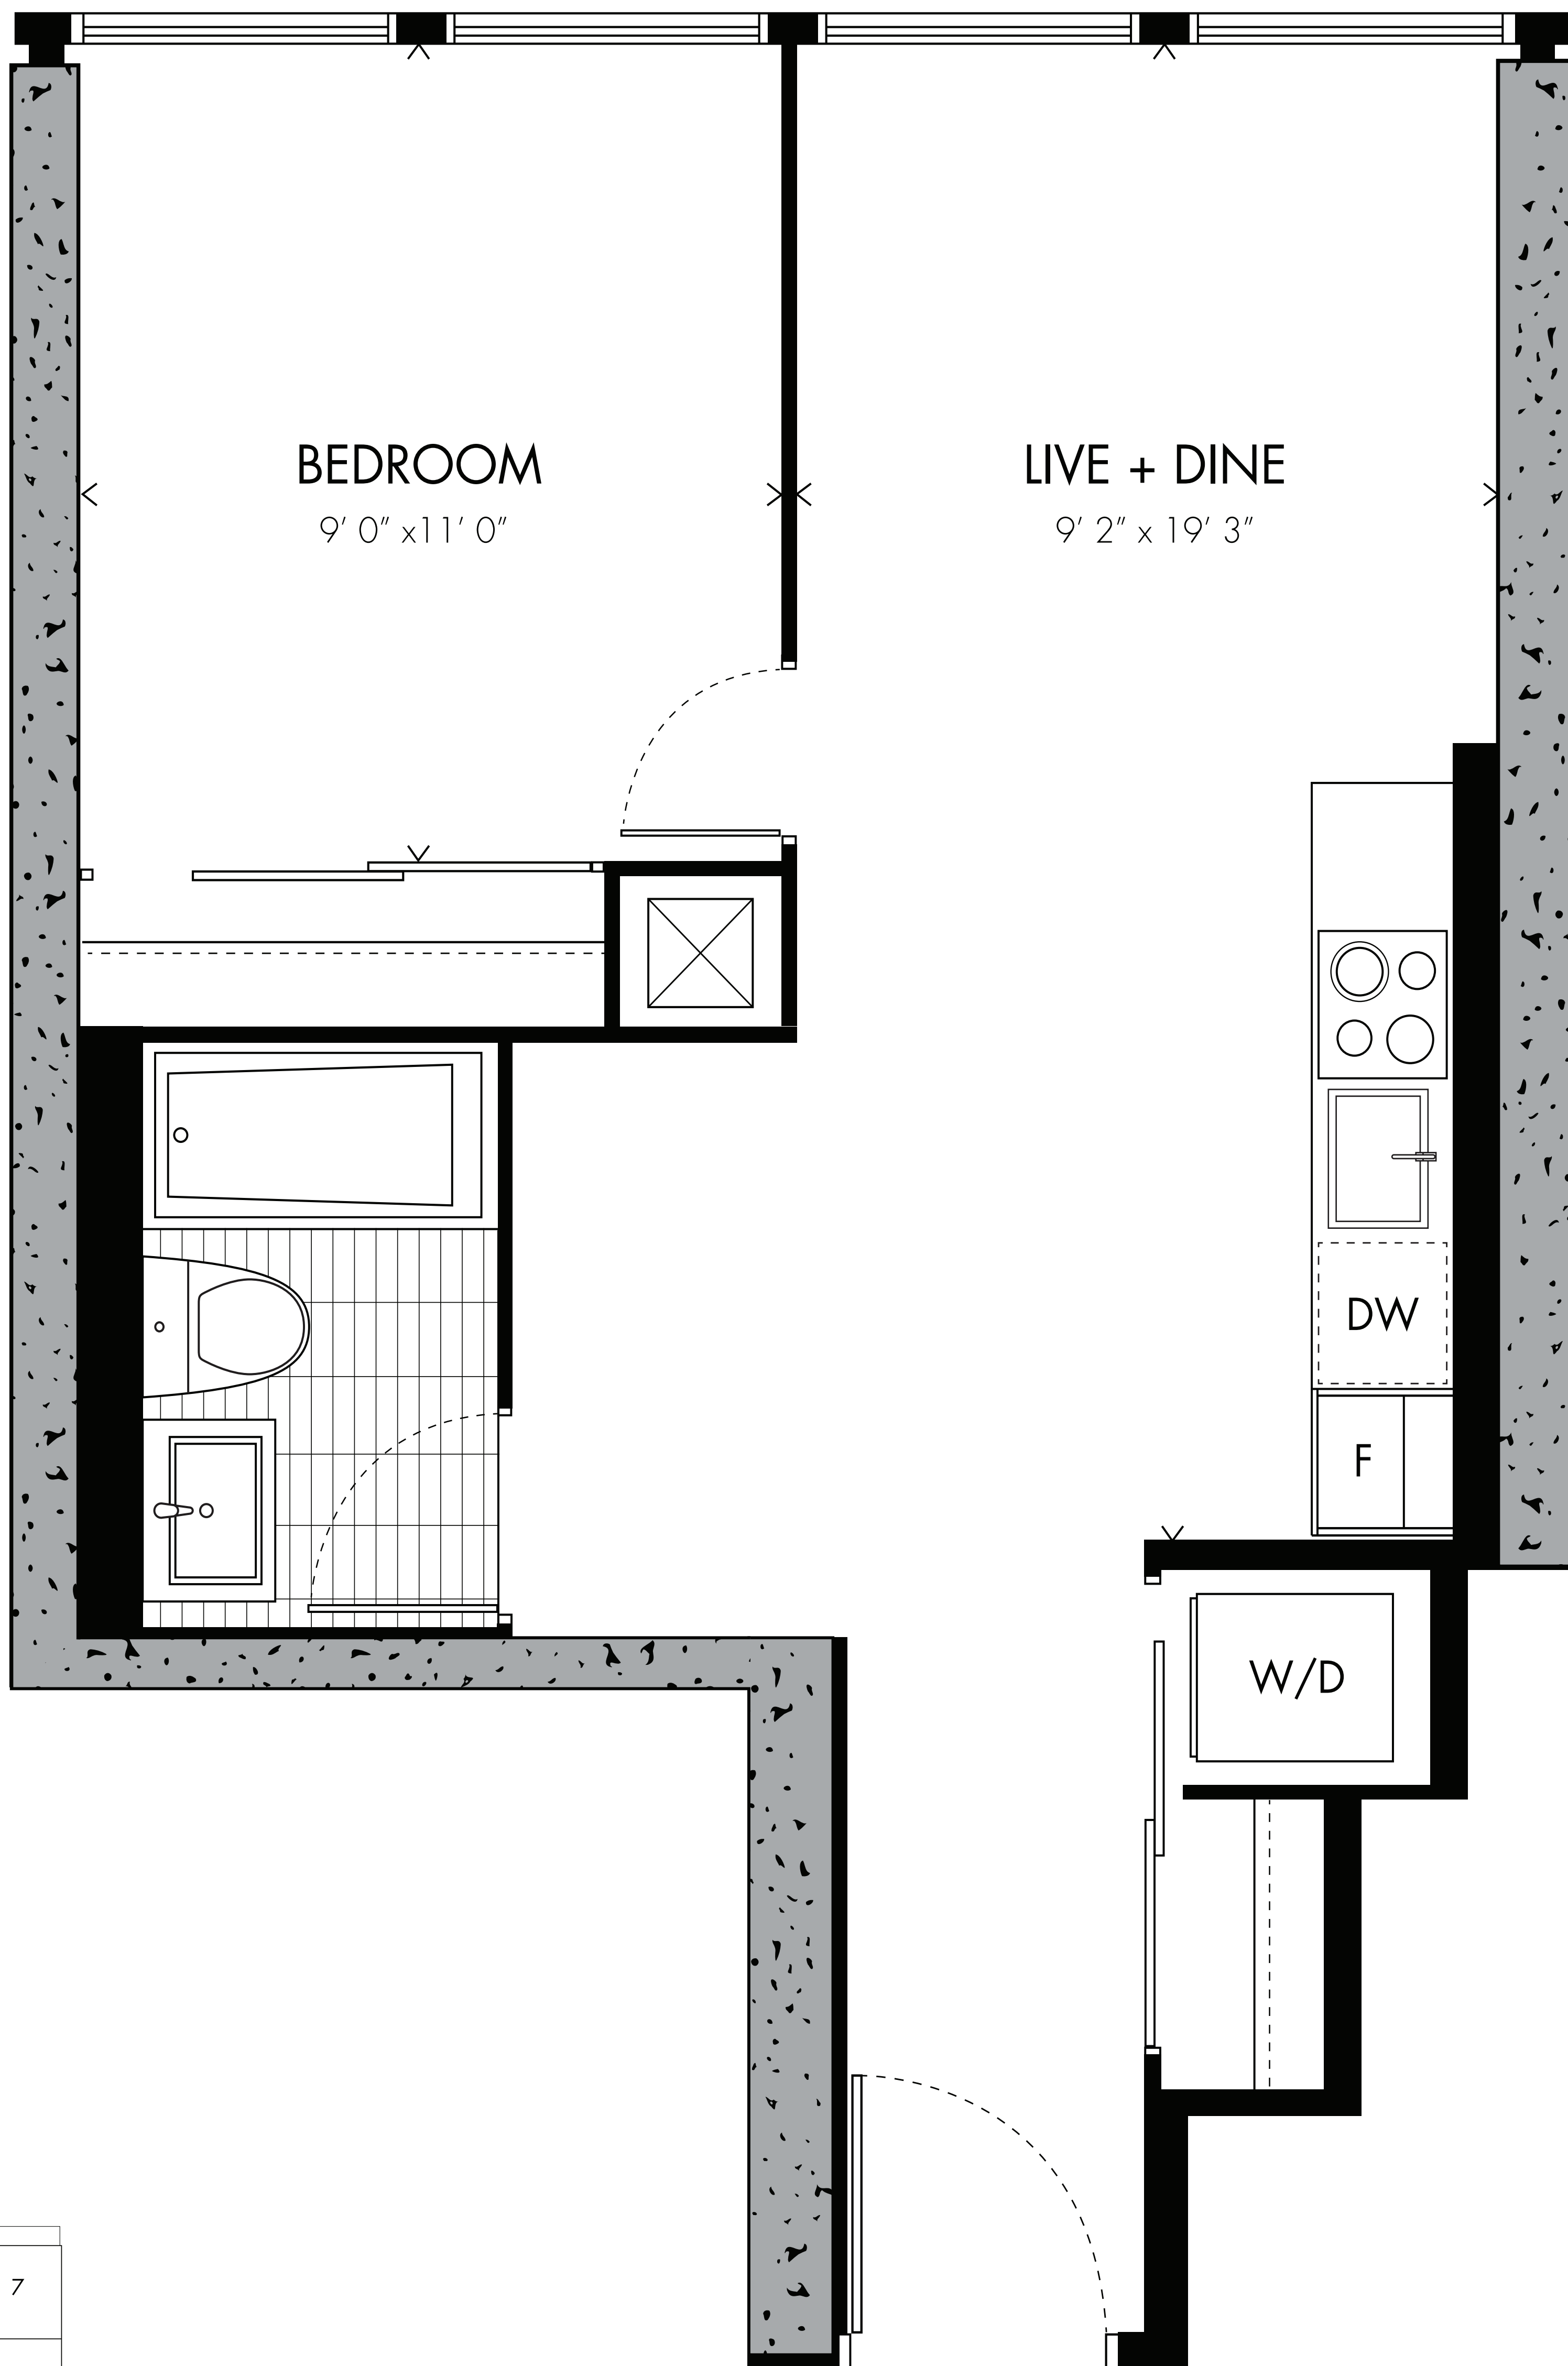

BAUHAUS

Floor Plans

Peterhans ⁰¹

one bedroom

515 sq.ft.

LEVELS 9-27

Window(s), balcony and balcony door may shift in size and/or location. Actual floor area may differ from stated floor area. All prices, sizes and specifications are subject to change without notice. E. & O.E.

BAUHAUS

Marcks ⁰⁸ one bedroom

524sq.ft.

LEVELS 10-27

Window(s), balcony and balcony door may shift in size and/or location. Actual floor area may differ from stated floor area. All prices, sizes and specifications are subject to change without notice. E. & O.E.

BAUHAUS

Vantongerloo 02

one bedroom + den

576 sq.ft.

LEVELS 10-27

Windows, balcony and balcony door may differ in size and/or location. Actual floor area may differ from stated floor area. All prices, sizes and specifications are subject to change without notice. E. & O.E.

BAUHAUS

Albers ⁰⁷

one bedroom + den

581 sq.ft.

LEVELS 10-27

Window(s), balcony and balcony door may shift in size and/or location. Actual floor area may differ from stated floor area. All prices, sizes and specifications are subject to change without notice. E. & O.E.