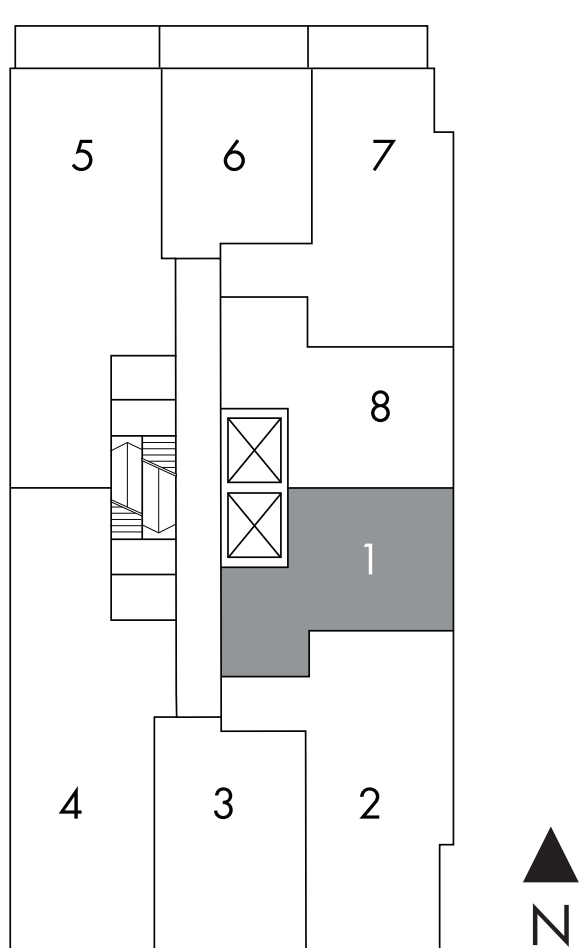

BAUHAUS

Vantongerloo 02

one bedroom + den

576 sq.ft.

LEVELS 10-27

Windows, balcony and balcony door may differ in size and/or location. Actual floor area may differ from stated floor area. All prices, sizes and specifications are subject to change without notice. E. & O.E.

BAUHAUS

Klee 01

one bedroom + den

622 sq.ft.

LEVELS 3-8

Window(s), balcony and balcony door may shift in size and/or location. Actual floor area may differ from stated floor area. All prices, sizes and specifications are subject to change without notice. E. & O.E.

BAUHAUS

Henri ⁰⁸

one bedroom + den

626 sq.ft.

LEVELS 3-8

Window(s), balcony and balcony door may shift in size and/or location. Actual floor area may differ from stated floor area. All prices, sizes and specifications are subject to change without notice. E. & O.E.