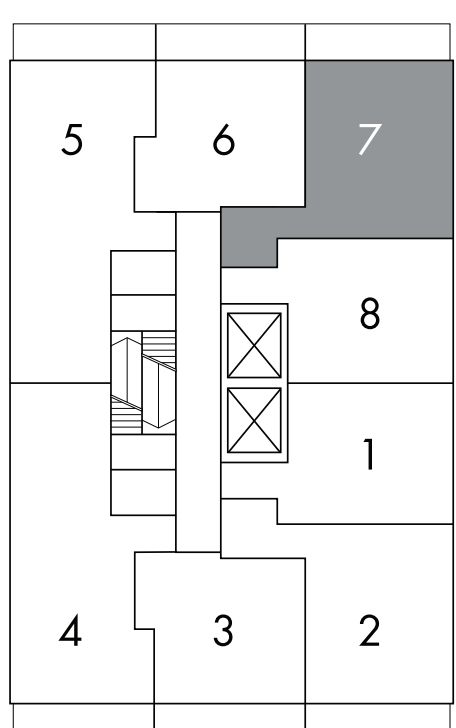

BAUHAUS

Marcks ⁰⁸ one bedroom

524sq.ft.

LEVELS 10-27

Window(s), balcony and balcony door may shift in size and/or location. Actual floor area may differ from stated floor area. All prices, sizes and specifications are subject to change without notice. E. & O.E.

BAUHAUS

Vantongerloo 02

one bedroom + den

576 sq.ft.

LEVELS 10-27

Windows, balcony and balcony door may differ in size and/or location. Actual floor area may differ from stated floor area. All prices, sizes and specifications are subject to change without notice. E. & O.E.

BAUHAUS

Albers ⁰⁷

one bedroom + den

581 sq.ft.

LEVELS 10-27

Window(s), balcony and balcony door may shift in size and/or location. Actual floor area may differ from stated floor area. All prices, sizes and specifications are subject to change without notice. E. & O.E.

BAUHAUS

Klee 01

one bedroom + den

622 sq.ft.

LEVELS 3-8

Window(s), balcony and balcony door may shift in size and/or location. Actual floor area may differ from stated floor area. All prices, sizes and specifications are subject to change without notice. E. & O.E.