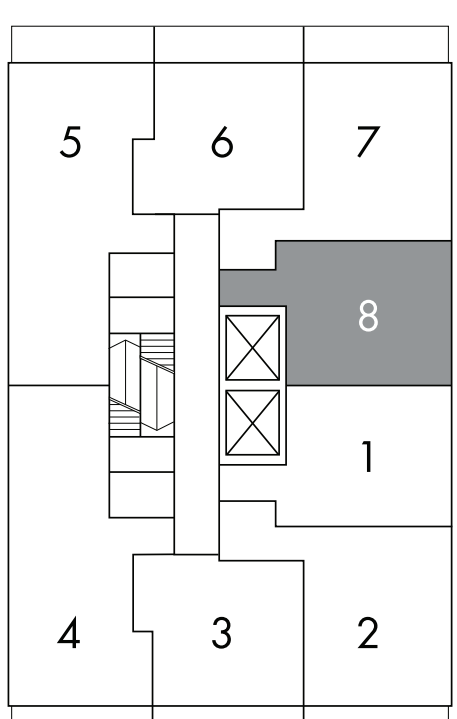

BAUHAUS

Floor Plans

Peterhans ⁰¹

one bedroom

515 sq.ft.

LEVELS 9-27

Window(s), balcony and balcony door may shift in size and/or location. Actual floor area may differ from stated floor area. All prices, sizes and specifications are subject to change without notice. E. & O.E.

BAUHAUS

Marcks ⁰⁸ one bedroom

524sq.ft.

LEVELS 10-27

Window(s), balcony and balcony door may shift in size and/or location. Actual floor area may differ from stated floor area. All prices, sizes and specifications are subject to change without notice. E. & O.E.

BAUHAUS

Vantongerloo 02

one bedroom + den

576 sq.ft.

LEVELS 10-27

Windows, balcony and balcony door may differ in size and/or location. Actual floor area may differ from stated floor area. All prices, sizes and specifications are subject to change without notice. E. & O.E.