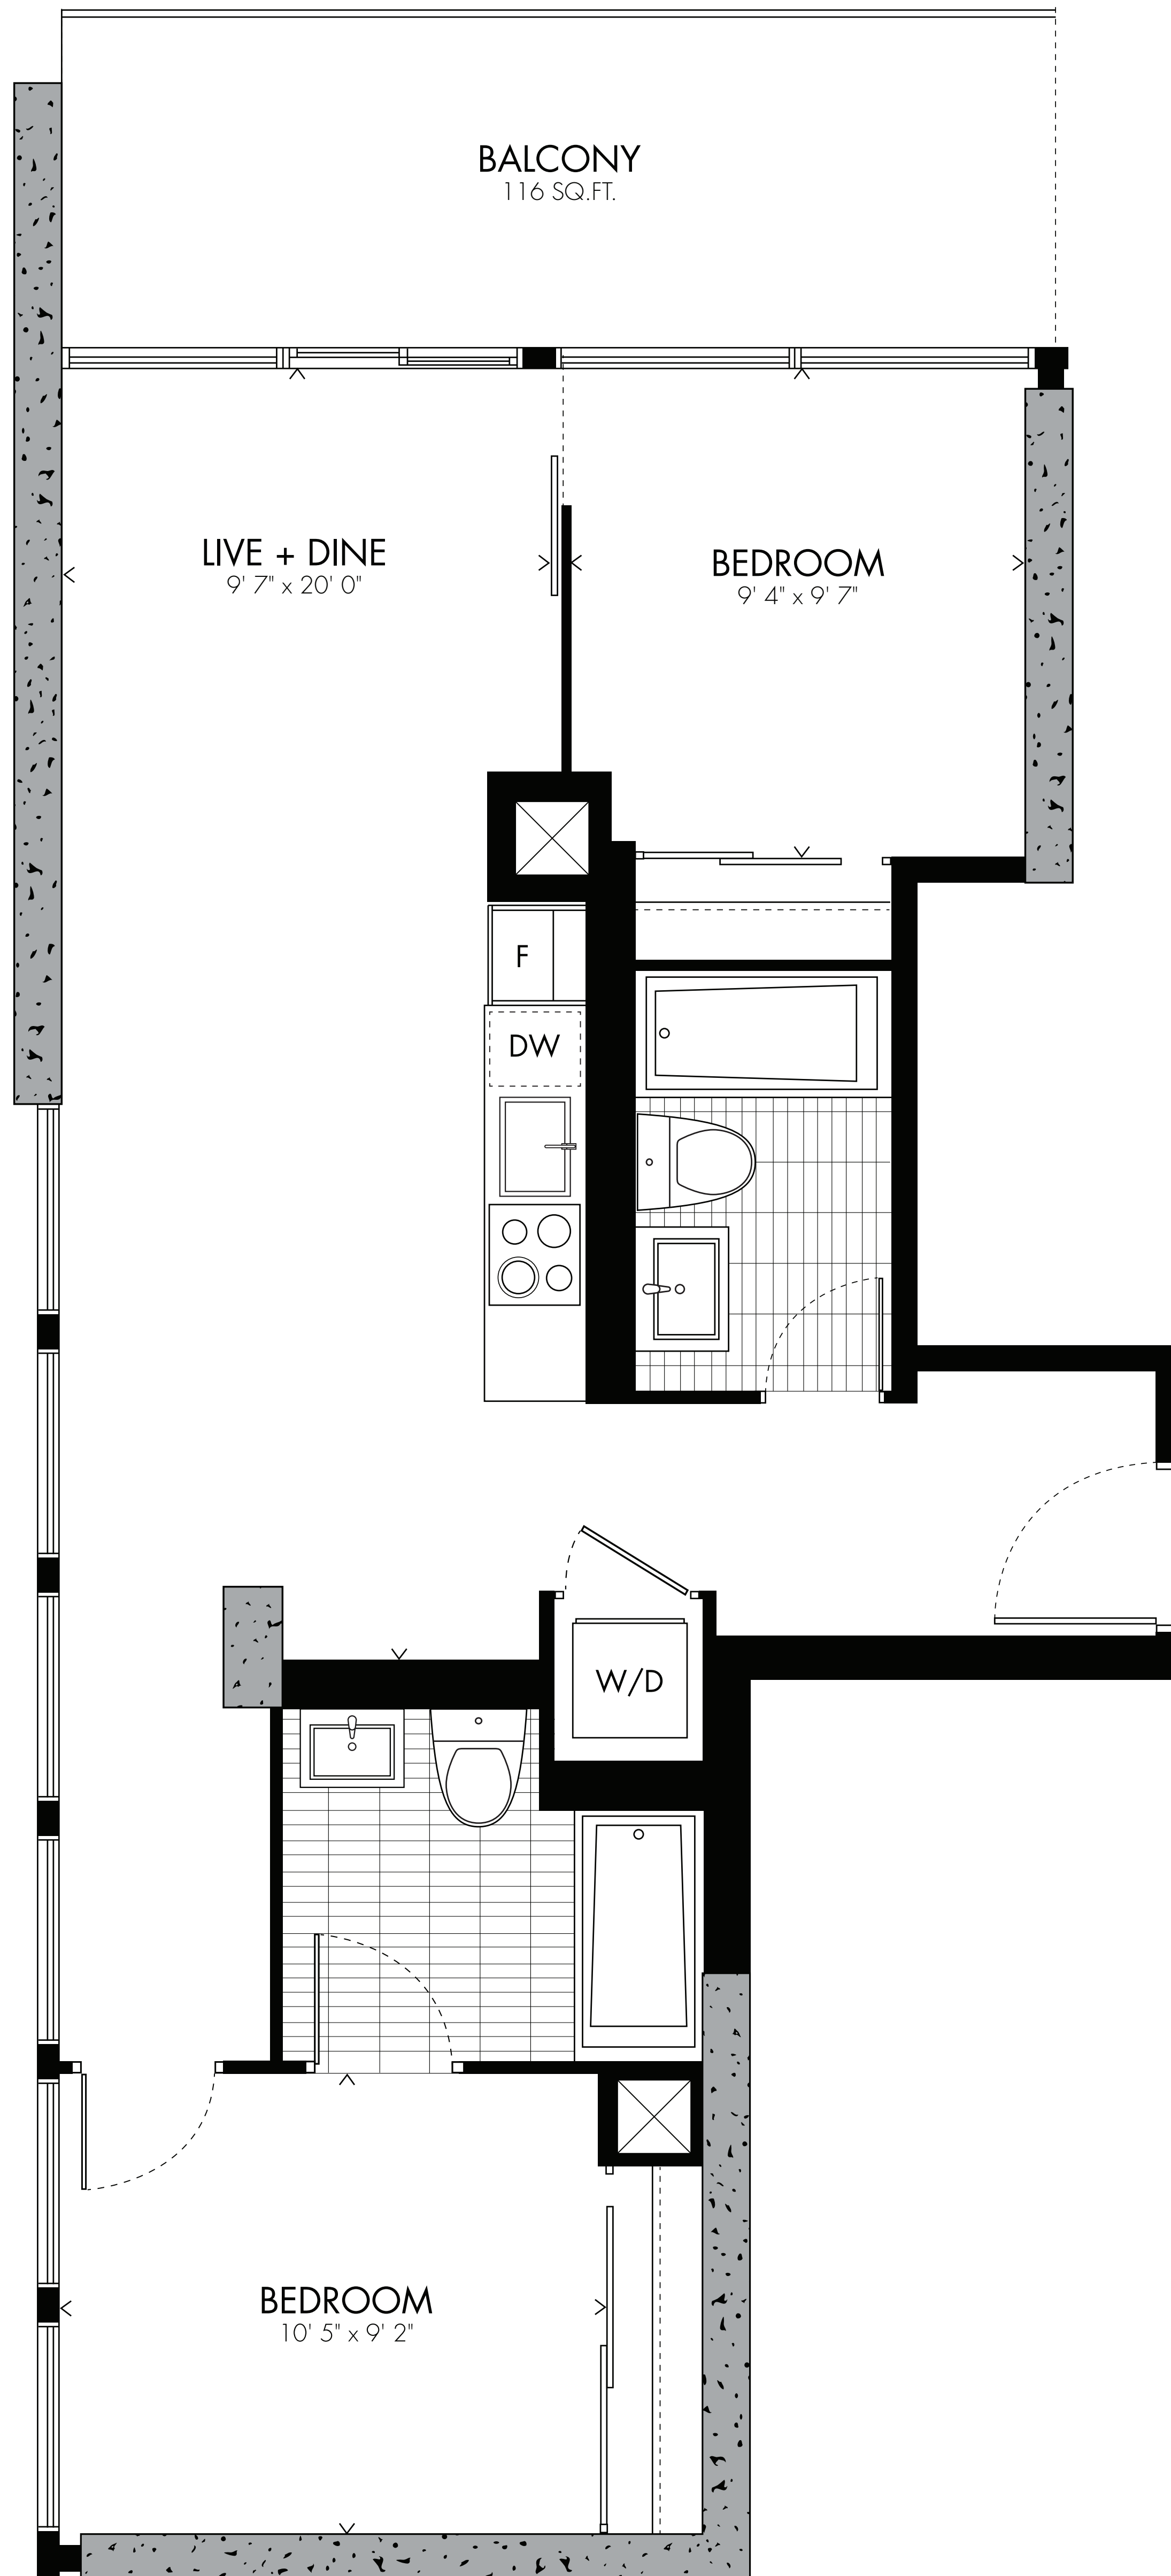

BAUHAUS

Floor Plans

Peterhans ⁰¹

one bedroom

515 sq.ft.

LEVELS 9-27

Window(s), balcony and balcony door may shift in size and/or location. Actual floor area may differ from stated floor area. All prices, sizes and specifications are subject to change without notice. E. & O.E.

BAUHAUS

Vantongerloo 02

one bedroom + den

576 sq.ft.

LEVELS 10-27

Windows, balcony and balcony door may differ in size and/or location. Actual floor area may differ from stated floor area. All prices, sizes and specifications are subject to change without notice. E. & O.E.

BAUHAUS

Breuer ⁰⁴

two bedroom

765 sq.ft.

LEVELS 10-27

Window(s), balcony and balcony door may shift in size and/or location. Actual floor area may differ from stated floor area. All prices, sizes and specifications are subject to change without notice. E. & O.E.

BAUHAUS

Feininger ⁰⁵

two bedroom

782 sq.ft.

LEVELS 10-27

Window(s), balcony and balcony door may shift in size and/or location. Actual floor area may differ from stated floor area. All prices, sizes and specifications are subject to change without notice. E. & O.E.