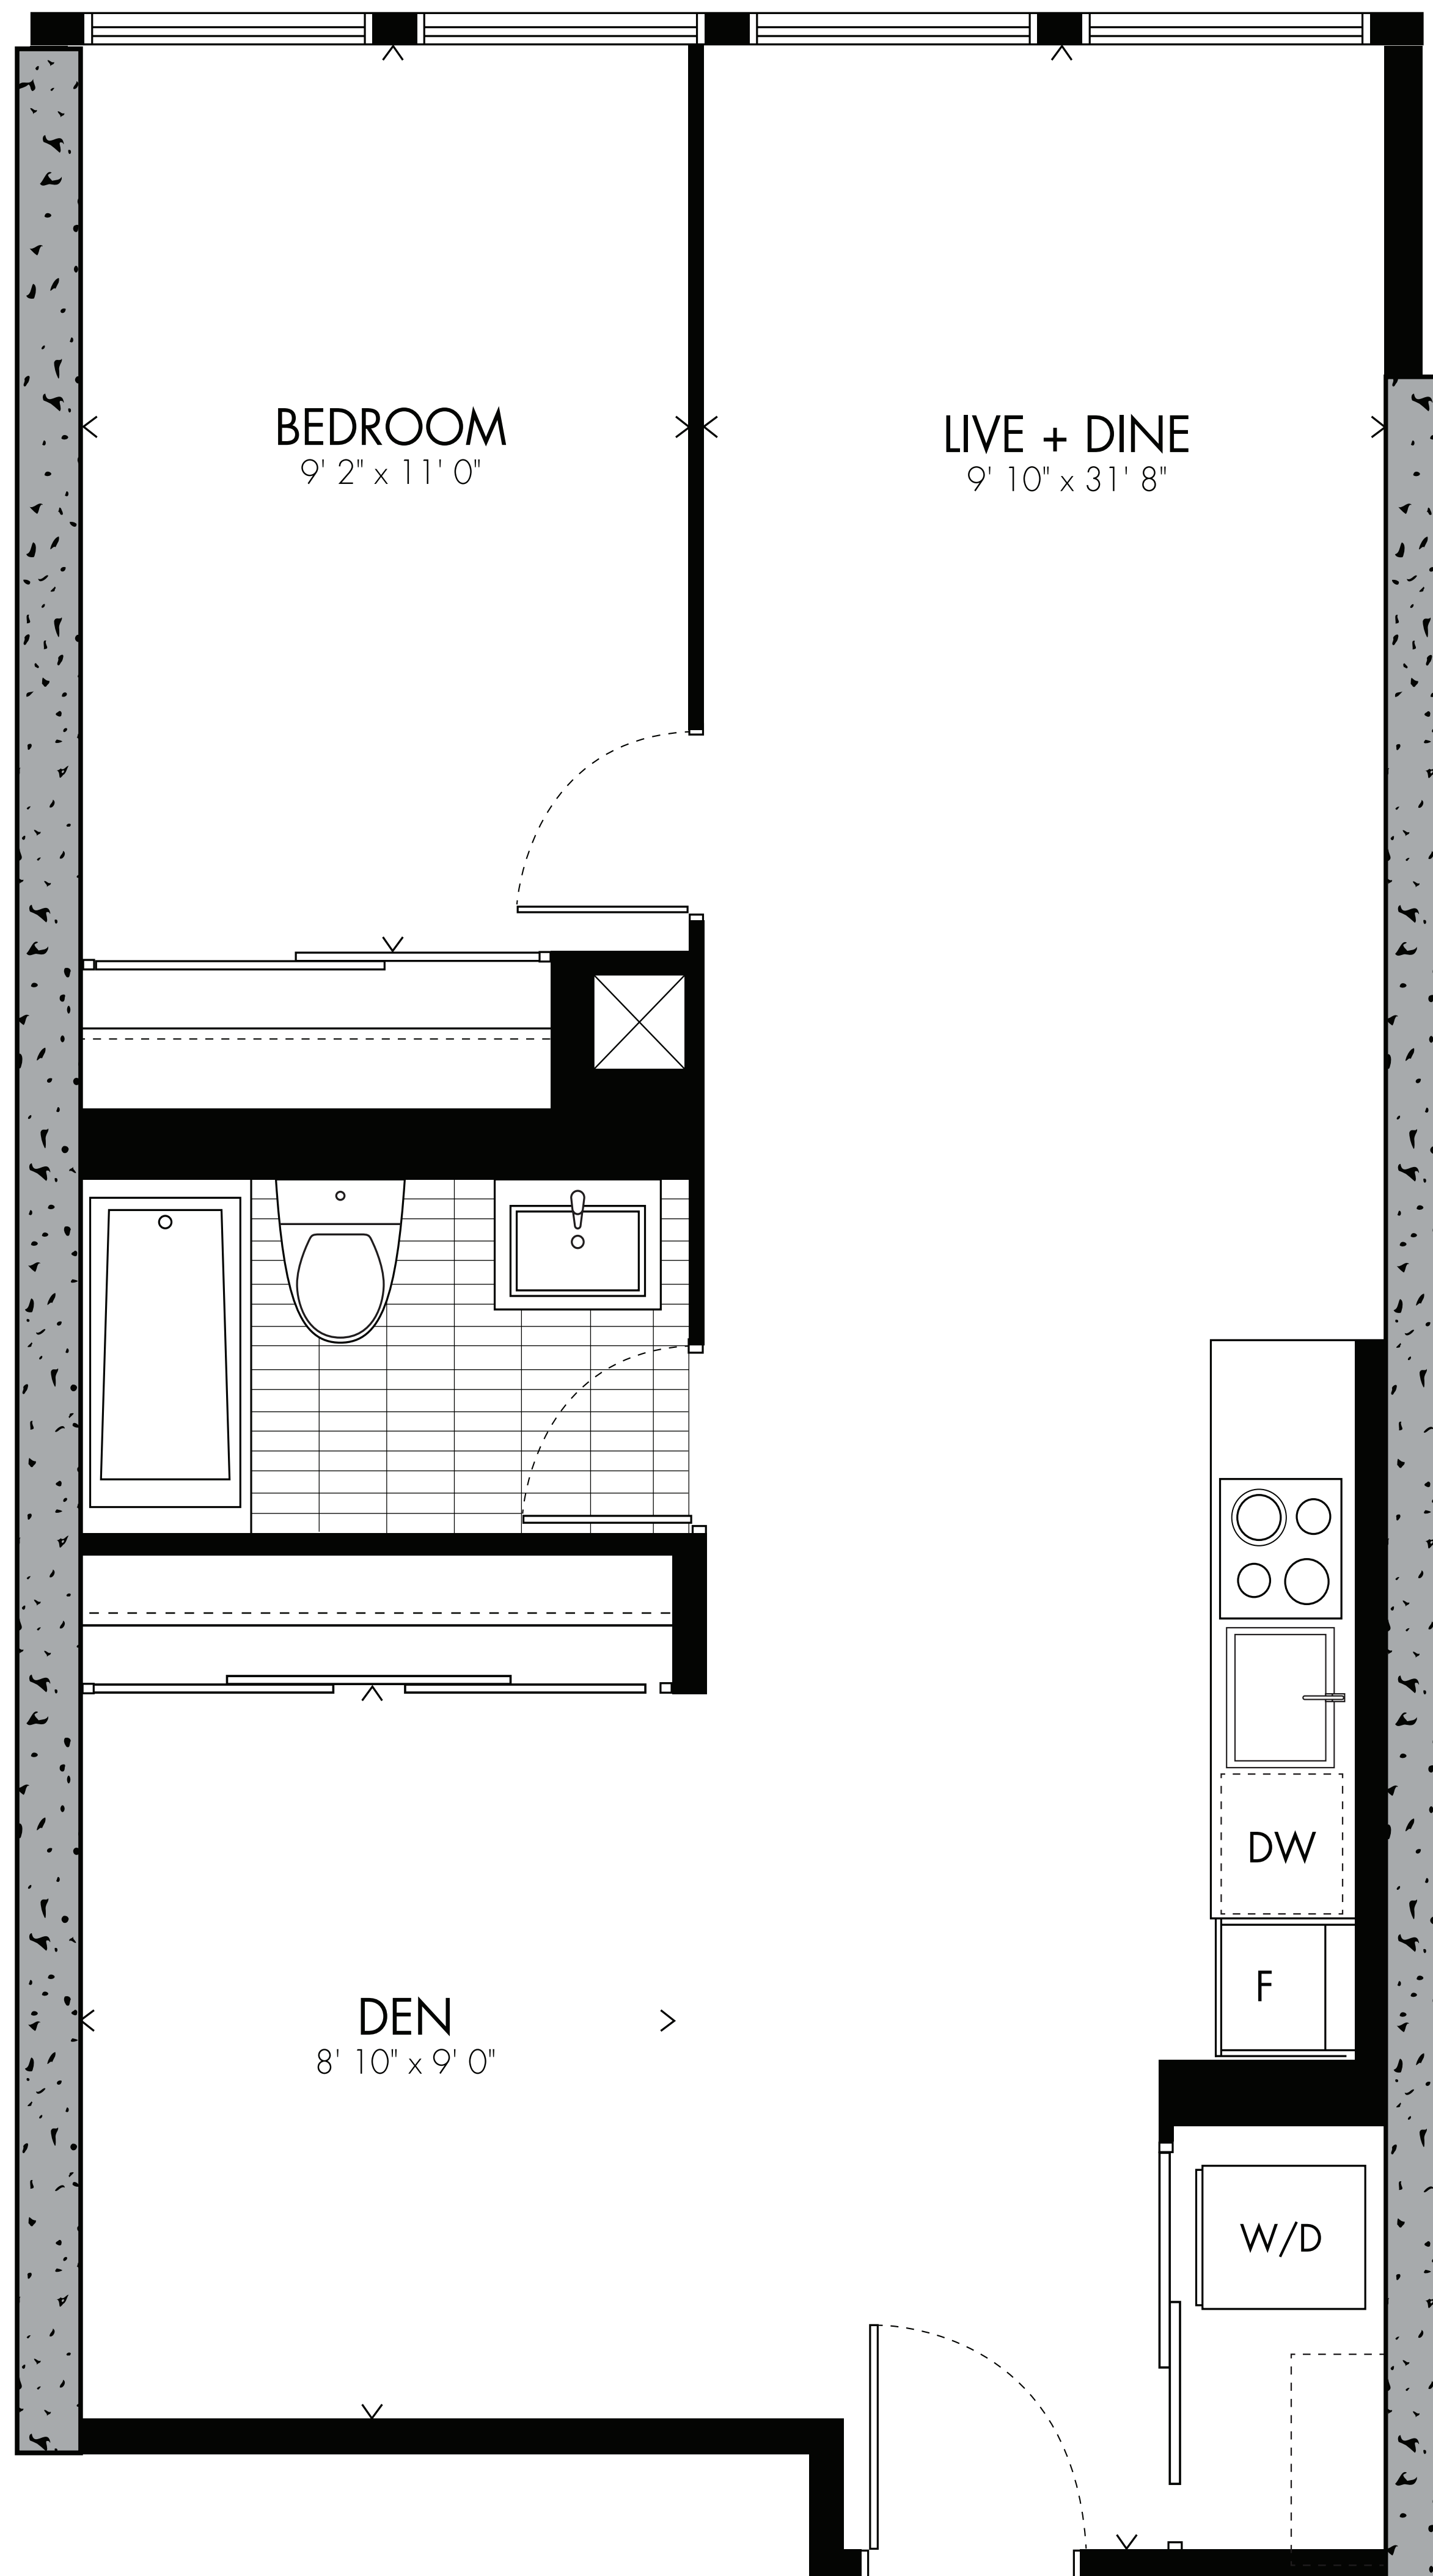

BAUHAUS

Vantongerloo 02

one bedroom + den

576 sq.ft.

LEVELS 10-27

Windows, balcony and balcony door may differ in size and/or location. Actual floor area may differ from stated floor area. All prices, sizes and specifications are subject to change without notice. E. & O.E.

BAUHAUS

Klee 01

one bedroom + den

622 sq.ft.

LEVELS 3-8

Window(s), balcony and balcony door may shift in size and/or location. Actual floor area may differ from stated floor area. All prices, sizes and specifications are subject to change without notice. E. & O.E.

BAUHAUS

Henri ⁰⁸

one bedroom + den

626 sq.ft.

LEVELS 3-8

Window(s), balcony and balcony door may shift in size and/or location. Actual floor area may differ from stated floor area. All prices, sizes and specifications are subject to change without notice. E. & O.E.

BAUHAUS

Kandinsky ⁰³

one bedroom + den

653 sq.ft.

LEVELS 3-8

Window(s), balcony and balcony door may shift in size and/or location. Actual floor area may differ from stated floor area. All prices, sizes and specifications are subject to change without notice. E. & O.E.