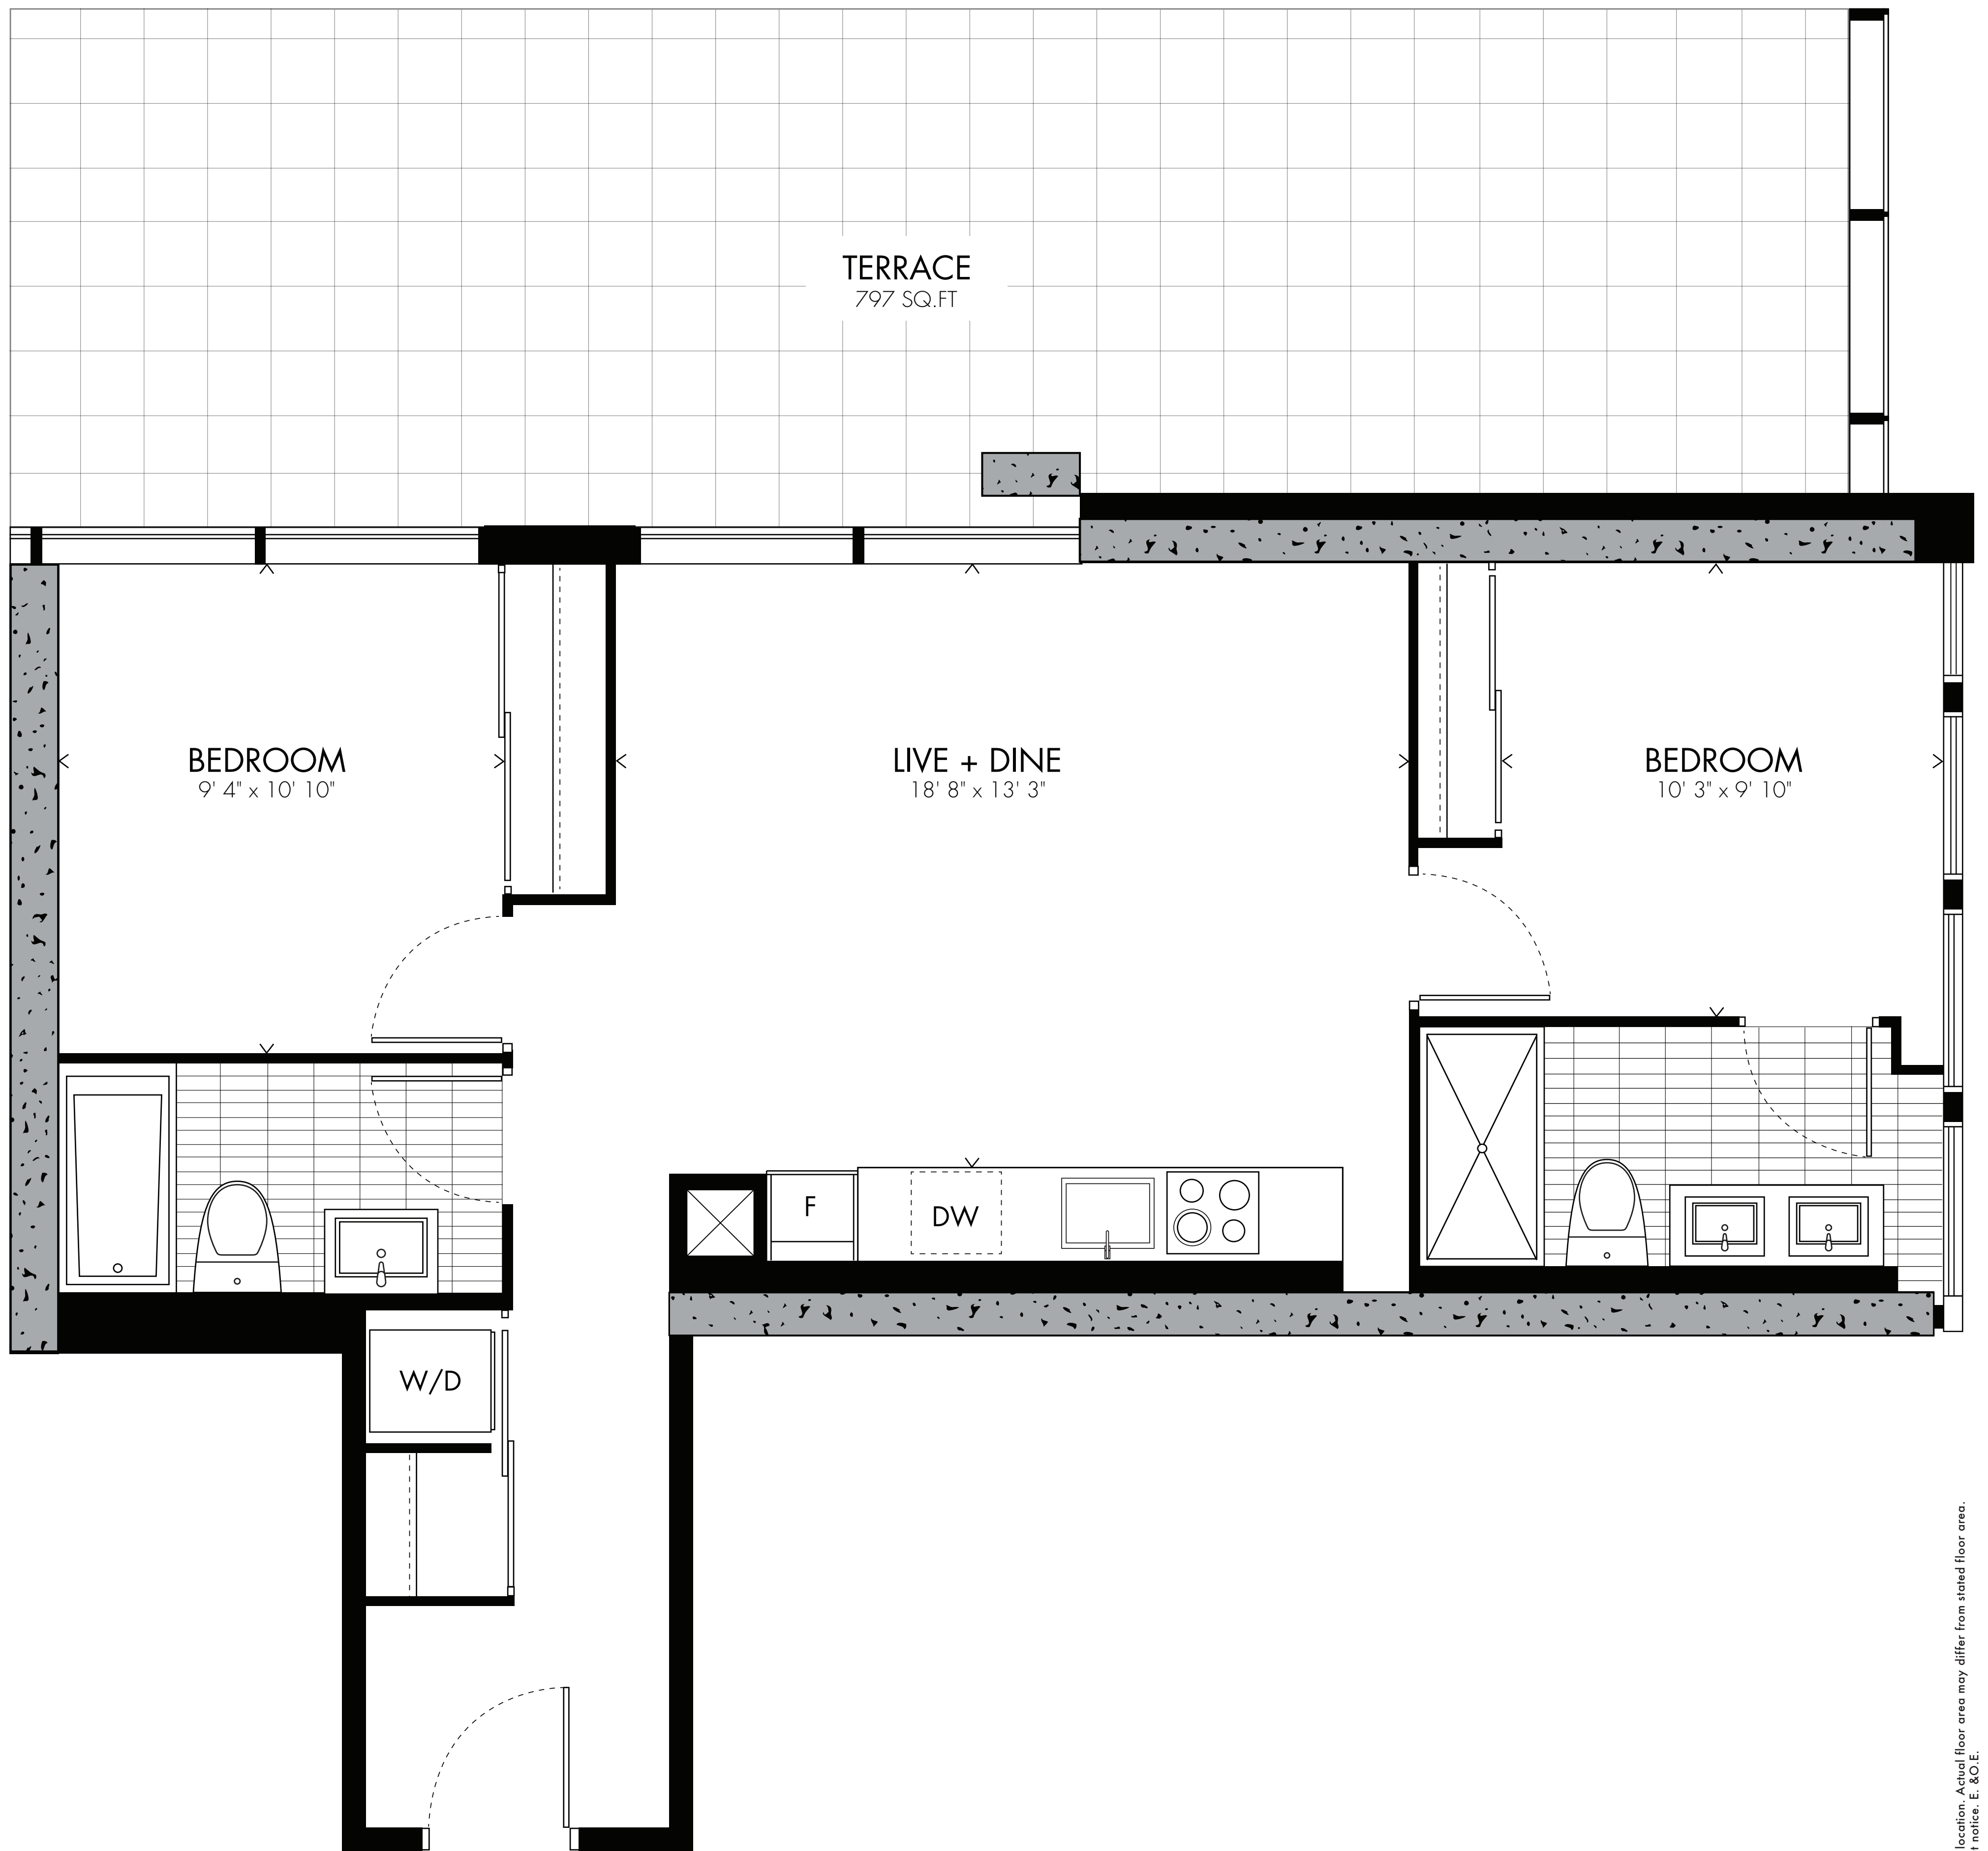

BAUHAUS

Vantongerloo 02

one bedroom + den

576 sq.ft.

LEVELS 10-27

Windows, balcony and balcony door may differ in size and/or location. Actual floor area may differ from stated floor area. All prices, sizes and specifications are subject to change without notice. E. & O.E.

BAUHAUS

Feininger ⁰⁵

two bedroom

782 sq.ft.

LEVELS 10-27

Window(s), balcony and balcony door may shift in size and/or location. Actual floor area may differ from stated floor area. All prices, sizes and specifications are subject to change without notice. E. & O.E.

BAUHAUS

Lissitzky ⁰⁷ two bedroom

851 sq.ft.

LEVELS 3-8

Window(s), balcony and balcony door may shift in size and/or location. Actual floor area may differ from stated floor area. All prices, sizes and specifications are subject to change without notice. E. & O.E.

BAUHAUS

Schlemmer ⁰¹

two bedroom

920_{sq.ft.}

LEVEL 2

Window(s), balcony and balcony door may shift in size and/or location. Actual floor area may differ from stated floor area. All prices, sizes and specifications are subject to change without notice. E. & O.E.