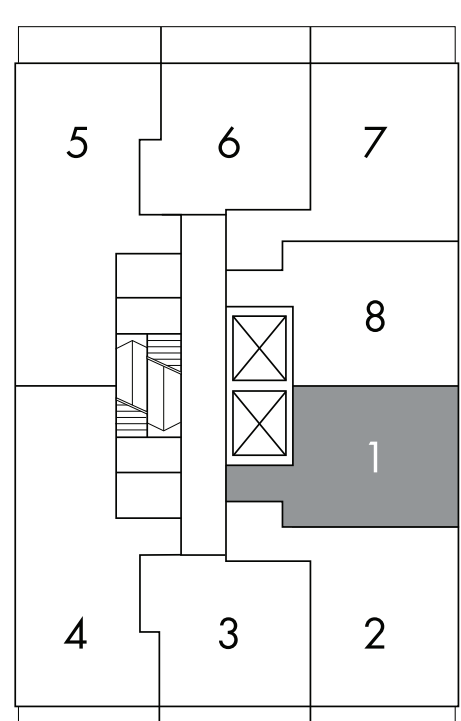

BAUHAUS

Floor Plans

Peterhans ⁰¹

one bedroom

515 sq.ft.

LEVELS 9-27

Window(s), balcony and balcony door may shift in size and/or location. Actual floor area may differ from stated floor area. All prices, sizes and specifications are subject to change without notice. E. & O.E.

BAUHAUS

Marcks ⁰⁸ one bedroom

524sq.ft.

LEVELS 10-27

Window(s), balcony and balcony door may shift in size and/or location. Actual floor area may differ from stated floor area. All prices, sizes and specifications are subject to change without notice. E. & O.E.

BAUHAUS

Vantongerloo 02

one bedroom + den

576 sq.ft.

LEVELS 10-27

Windows, balcony and balcony door may differ in size and/or location. Actual floor area may differ from stated floor area. All prices, sizes and specifications are subject to change without notice. E. & O.E.