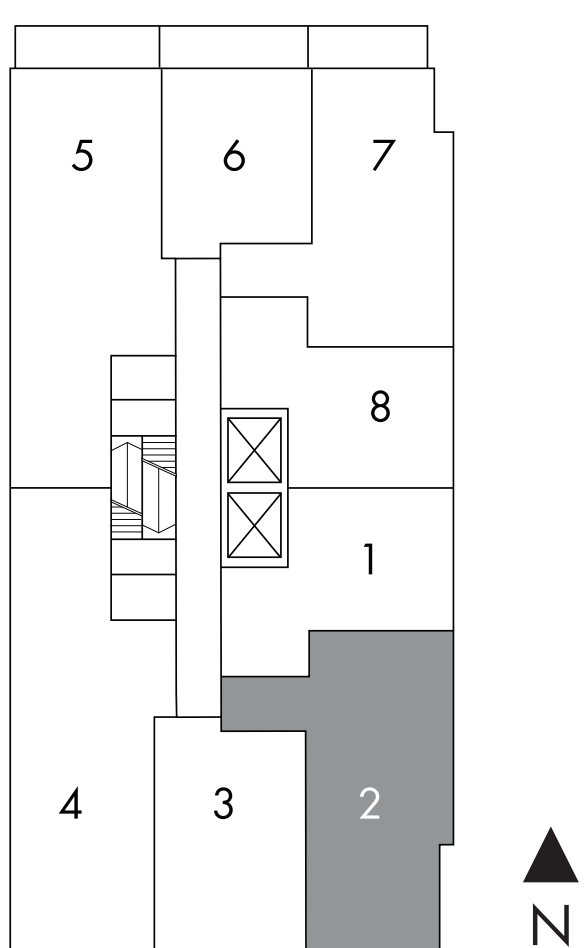

BAUHAUS

Van Der Rohe 02

two bedroom

979 sq.ft.

LEVELS 3-8

Window(s), balcony and balcony door may shift in size and/or location. Actual floor area may differ from stated floor area. All prices, sizes and specifications are subject to change without notice. E. & O.E.