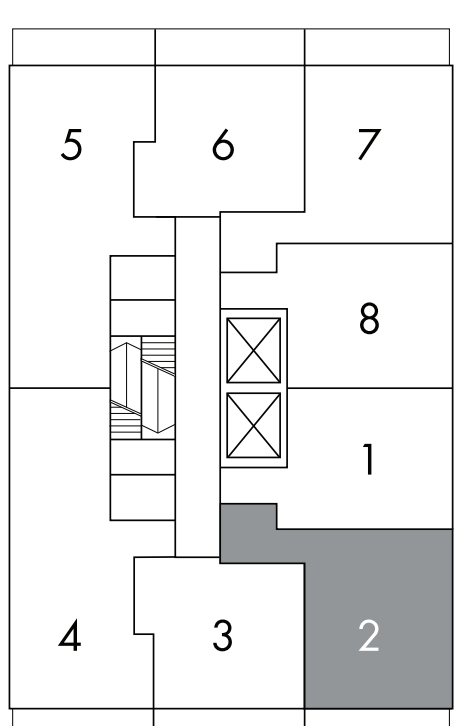

BAUHAUS

Floor Plans

Peterhans ⁰¹

one bedroom

515 sq.ft.

LEVELS 9-27

Window(s), balcony and balcony door may shift in size and/or location. Actual floor area may differ from stated floor area. All prices, sizes and specifications are subject to change without notice. E. & O.E.

BAUHAUS

Marcks ⁰⁸ one bedroom

524sq.ft.

LEVELS 10-27

Window(s), balcony and balcony door may shift in size and/or location. Actual floor area may differ from stated floor area. All prices, sizes and specifications are subject to change without notice. E. & O.E.

BAUHAUS

Vantongerloo 02

one bedroom + den

576 sq.ft.

LEVELS 10-27

Windows, balcony and balcony door may differ in size and/or location. Actual floor area may differ from stated floor area. All prices, sizes and specifications are subject to change without notice. E. & O.E.

BAUHAUS

Albers ⁰⁷

one bedroom + den

581 sq.ft.

LEVELS 10-27

Window(s), balcony and balcony door may shift in size and/or location. Actual floor area may differ from stated floor area. All prices, sizes and specifications are subject to change without notice. E. & O.E.