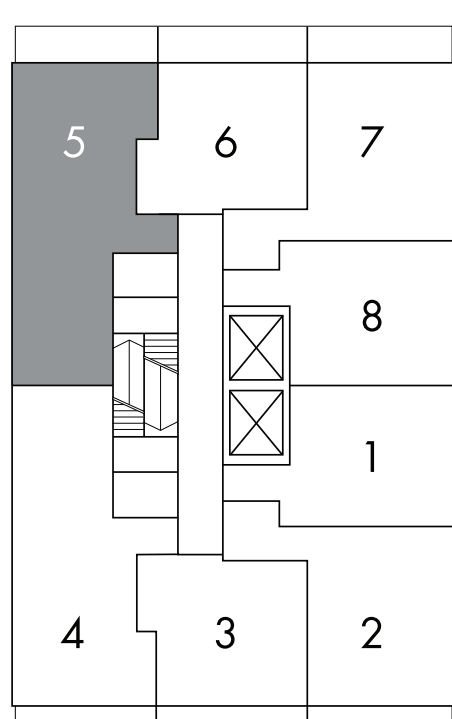

BAUHAUS

Feininger ⁰⁵

two bedroom

782 sq.ft.

LEVELS 10-27

Window(s), balcony and balcony door may shift in size and/or location. Actual floor area may differ from stated floor area. All prices, sizes and specifications are subject to change without notice. E. & O.E.

BAUHAUS

Lissitzky ⁰⁷ two bedroom

851 sq.ft.

LEVELS 3-8

Window(s), balcony and balcony door may shift in size and/or location. Actual floor area may differ from stated floor area. All prices, sizes and specifications are subject to change without notice. E. & O.E.