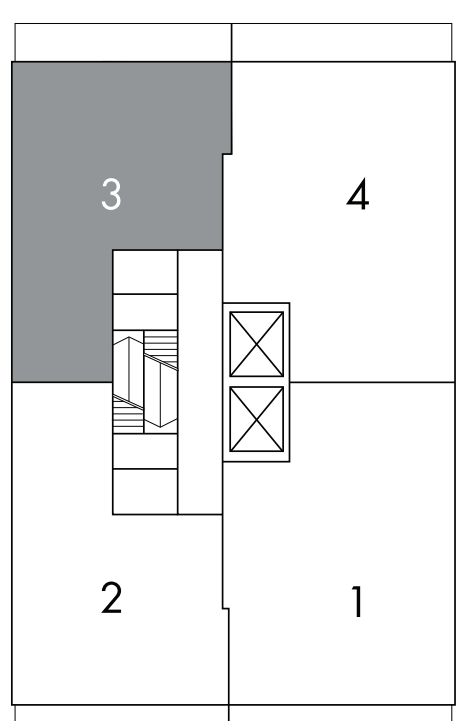

Windows, balcony and balcony door may shift in size and/or location. Actual floor area may differ from stated floor area. All prices, sizes and specifications are subject to change without notice. E. & O.E.

BAUHAUS