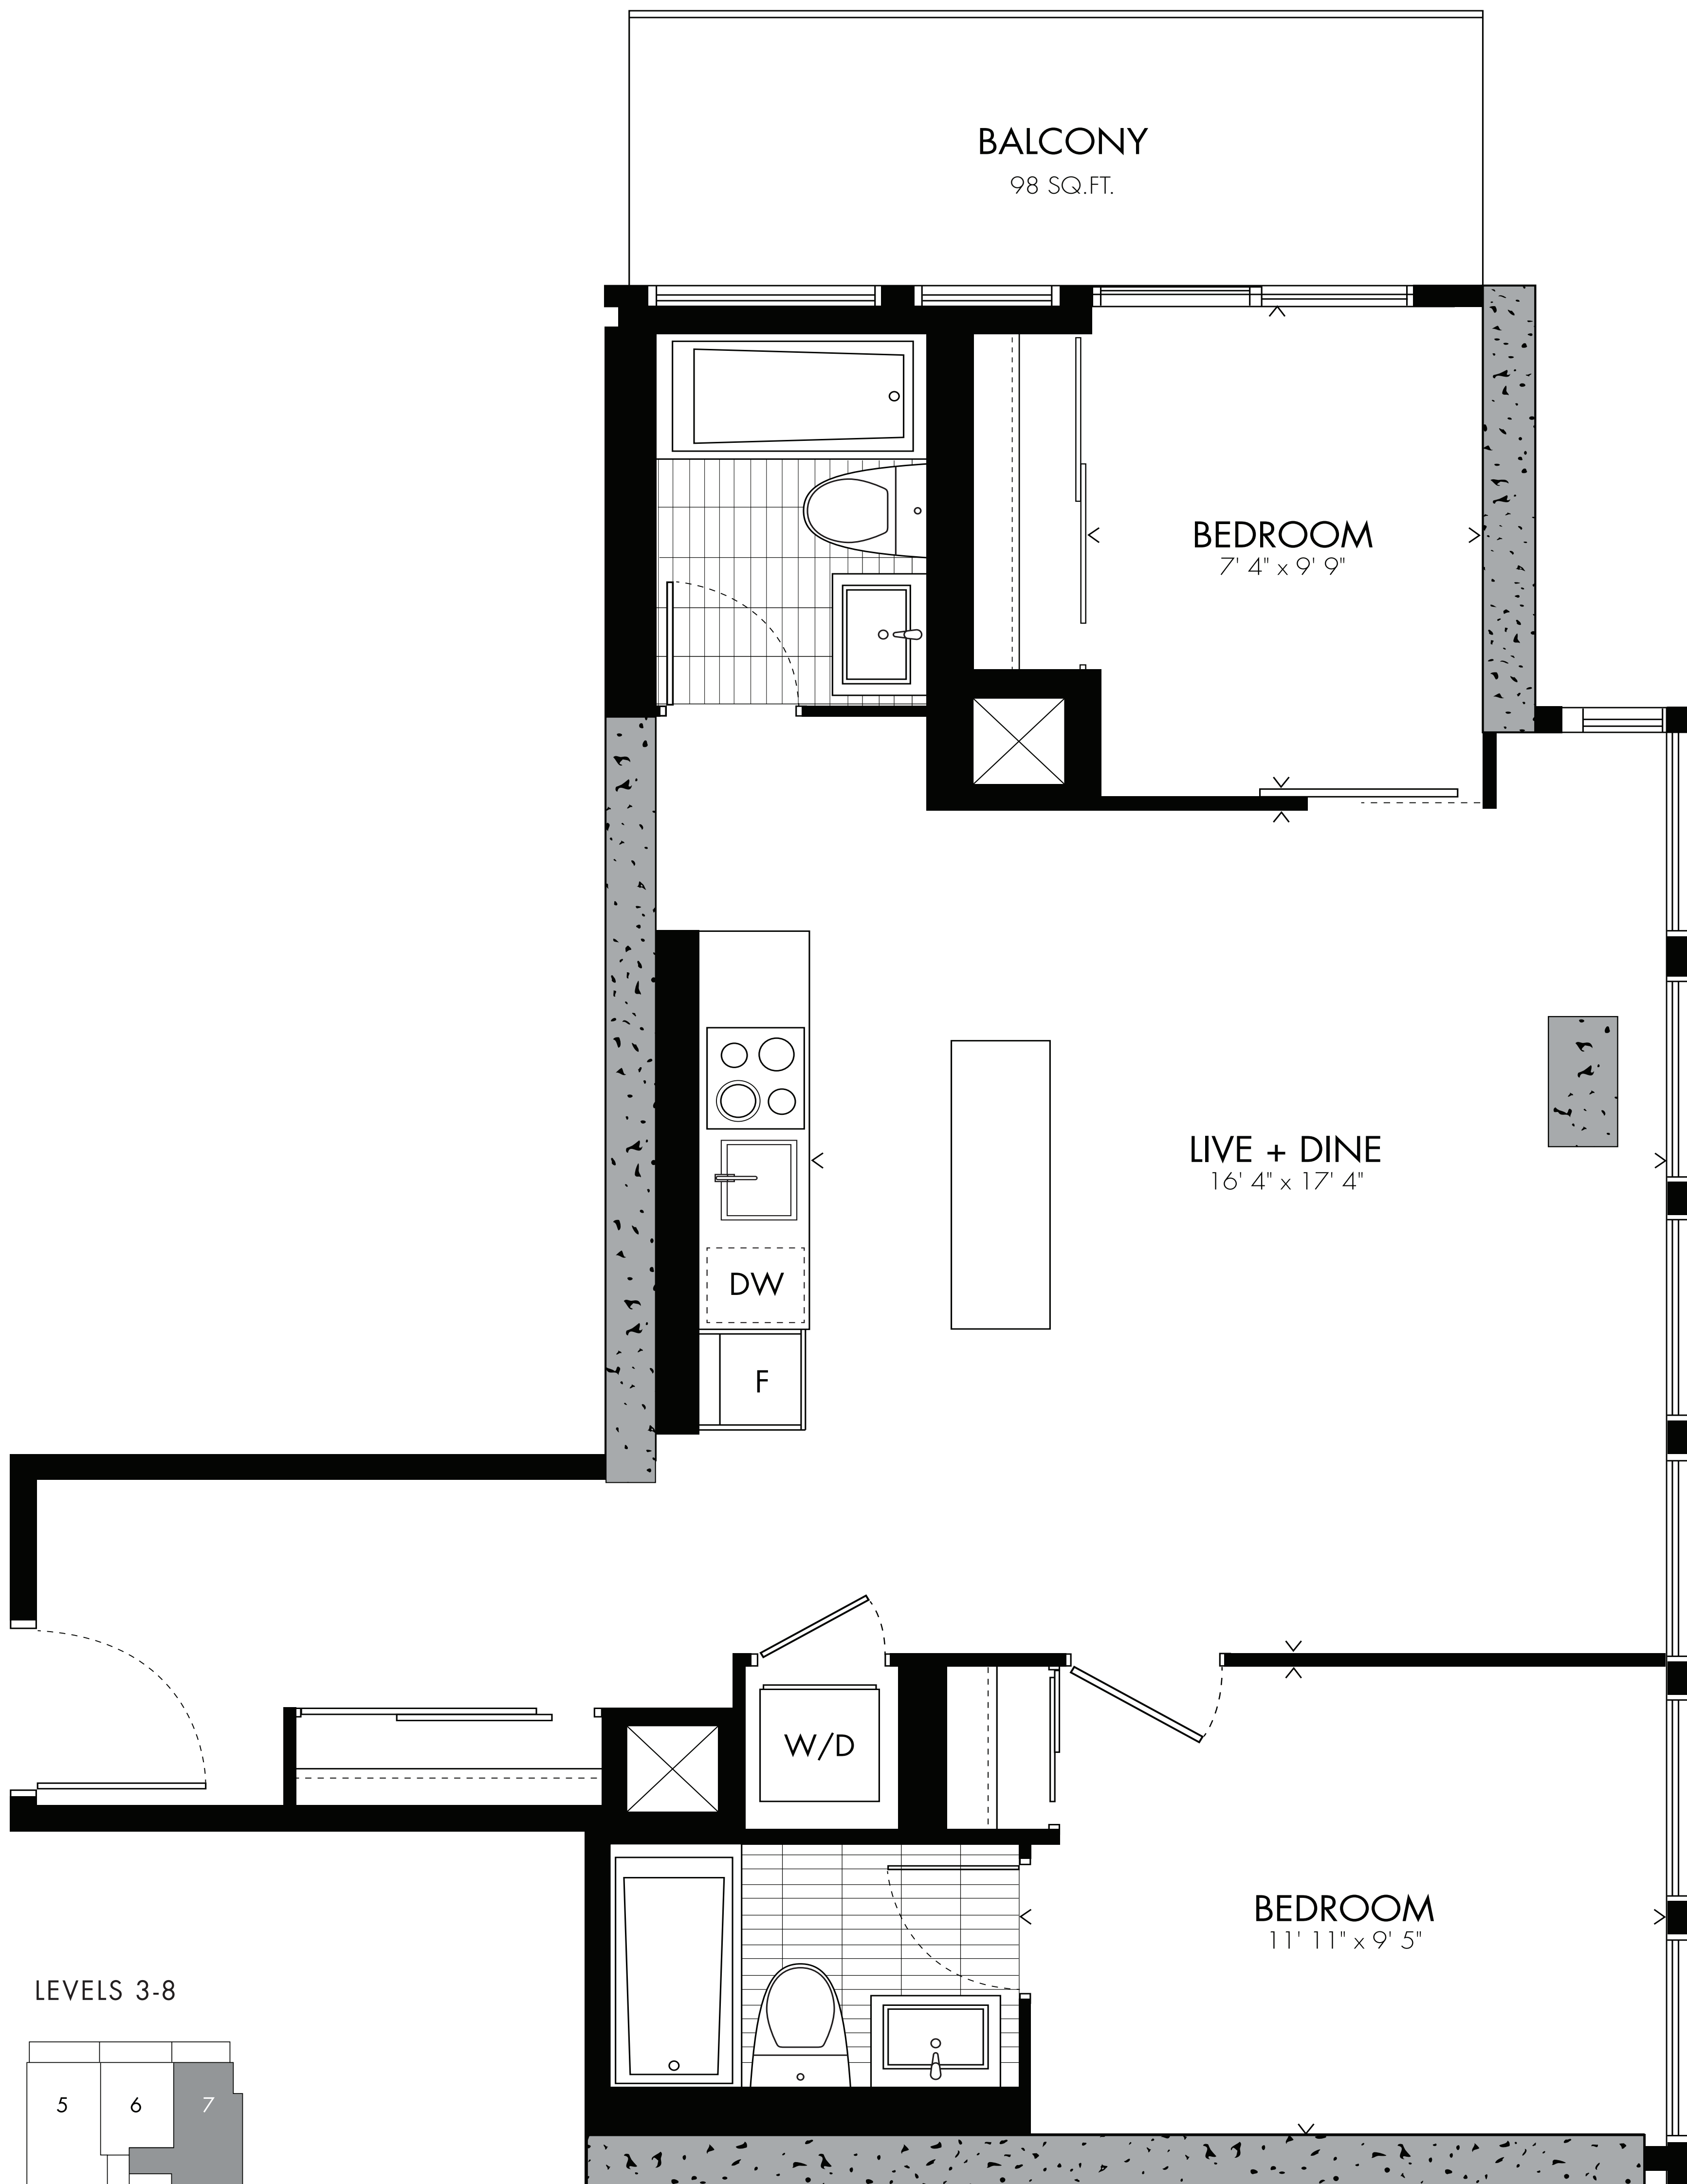

Lissitzky ⁰⁷ two bedroom

851 sq.ft.

LEVELS 3-8