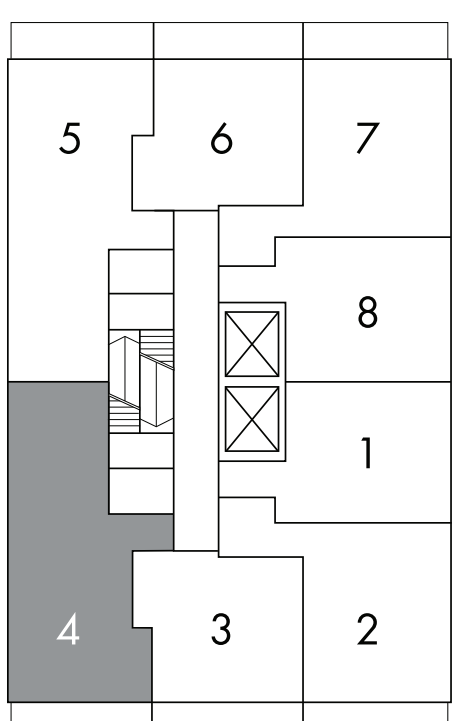

BAUHAUS

Breuer ⁰⁴

two bedroom

765 sq.ft.

LEVELS 10-27

Window(s), balcony and balcony door may shift in size and/or location. Actual floor area may differ from stated floor area. All prices, sizes and specifications are subject to change without notice. E. & O.E.

BAUHAUS

Feininger ⁰⁵

two bedroom

782 sq.ft.

LEVELS 10-27

Window(s), balcony and balcony door may shift in size and/or location. Actual floor area may differ from stated floor area. All prices, sizes and specifications are subject to change without notice. E. & O.E.