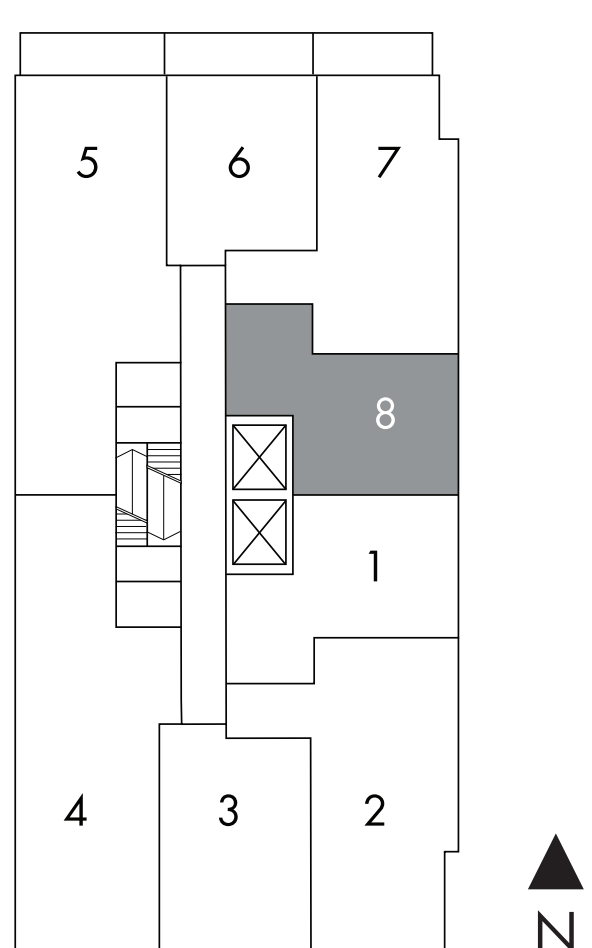

BAUHAUS

Henri ⁰⁸

one bedroom + den

626 sq.ft.

LEVELS 3-8

Window(s), balcony and balcony door may shift in size and/or location. Actual floor area may differ from stated floor area. All prices, sizes and specifications are subject to change without notice. E. & O.E.