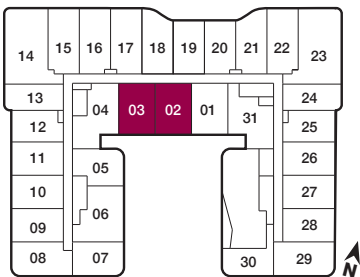

C11

2 BEDROOM
765 sq.ft.
 115 sq.ft. Balcony
 65 sq.ft. Balcony (Alternative)

BALCONY
 ALTERNATIVE
 603, 704

BALCONY
 ALTERNATIVE
 303, 403, 503,
 601, 702

NO BALCONY
 202, 203

FLOORS 2-5 / FLOOR 2 SHOWN

FLOOR 6-7 / FLOOR 6 SHOWN