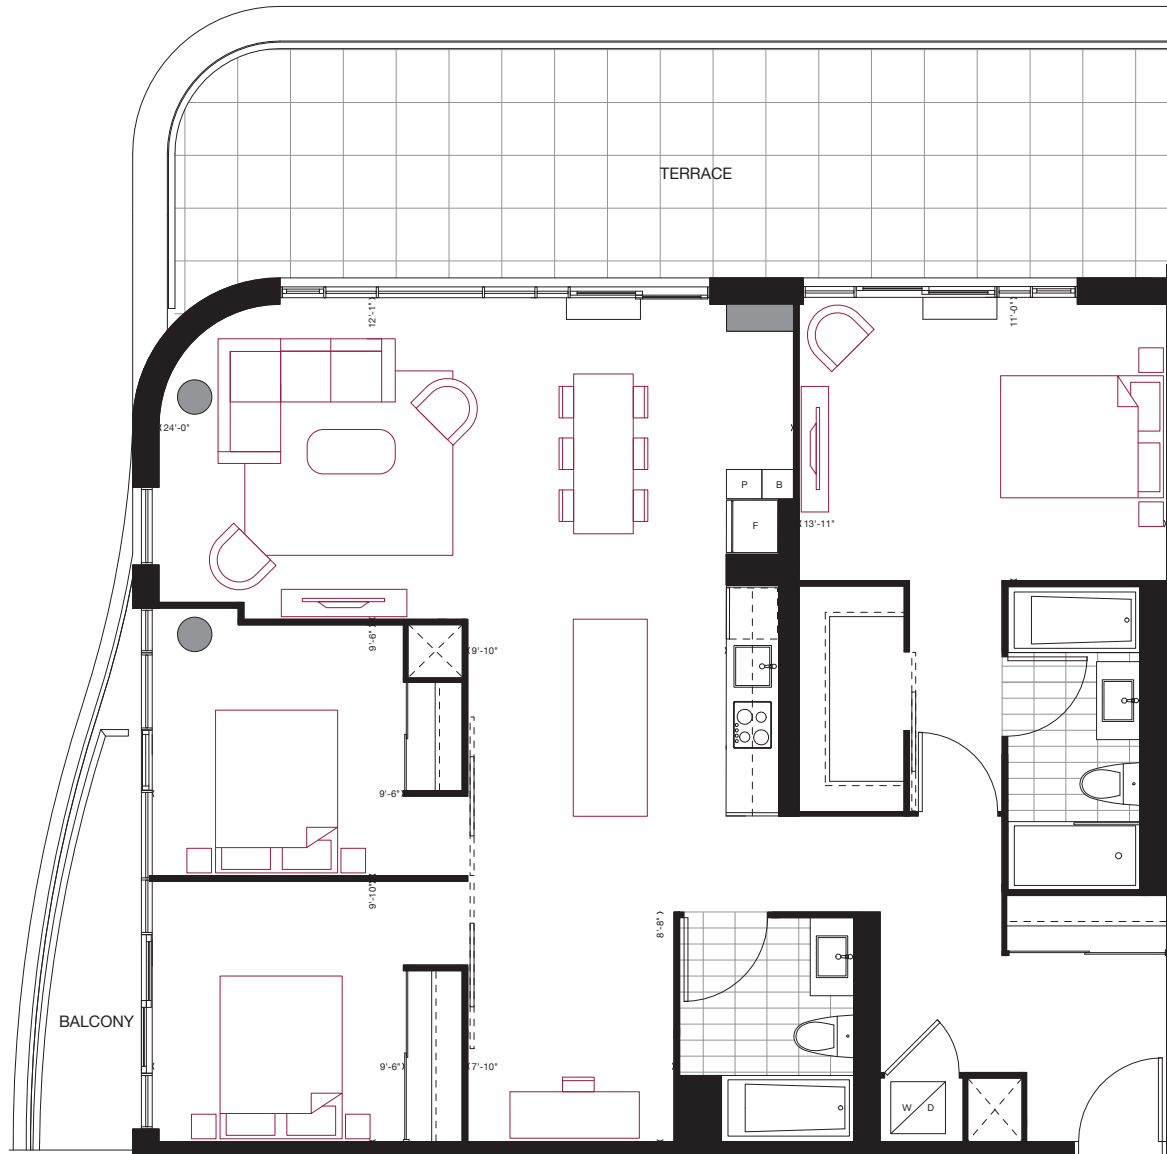

reina

E4

3 BEDROOM + DEN
1,185 sq.ft.
300 sq.ft. Terrace + 65 sq.ft Balcony

FLOOR 7

Furniture not included. Actual floor area may differ from stated floor area; see APS for details. Keyplans are for location only. Suite numbering and balcony locations may change between floors. Floorplans may be mirrored in building. All prices, sizes and specifications are subject to change without notice. E.&O.E

reina

E6

3 BEDROOM + DEN
1,320 sq.ft.
 325 sq.ft. Terrace + 45 sq.ft Balcony

FLOOR 3

Furniture not included. Actual floor area may differ from stated floor area; see APS for details. Keyplans are for location only. Suite numbering and balcony locations may change between floors. Floorplans may be mirrored in building. All prices, sizes and specifications are subject to change without notice. E.&O.E

reina

F1

INLAW SUITE
920 sq.ft.

GROUND

Furniture not included. Actual floor area may differ from stated floor area; see APS for details. Keyplans are for location only. Suite numbering and balcony locations may change between floors. Floorplans may be mirrored in building. All prices, sizes and specifications are subject to change without notice. E.&O.E