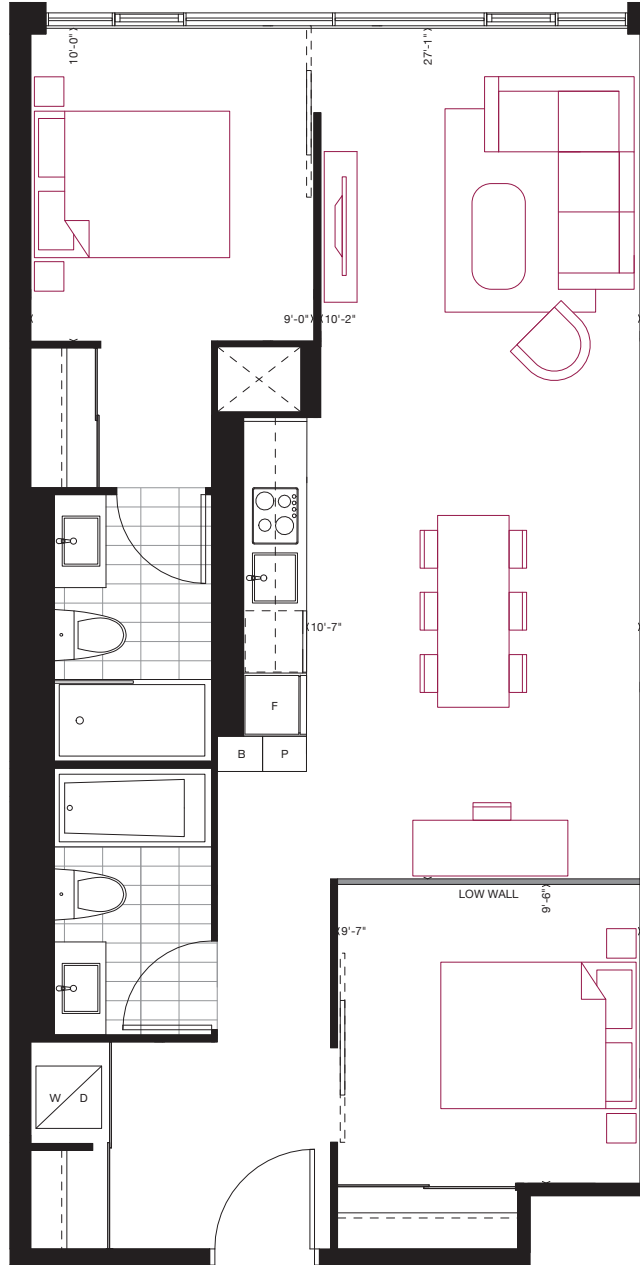

C12

2 BEDROOM
795 sq.ft.

FLOOR 2

Furniture not included. Actual floor area may differ from stated floor area; see APS for details. Keyplans are for location only. Suite numbering and balcony locations may change between floors. Floorplans may be mirrored in building. All prices, sizes and specifications are subject to change without notice. E.&O.E

reina