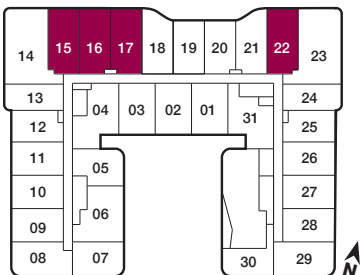

C12

2 BEDROOM
795 sq.ft.

FLOOR 2

Furniture not included. Actual floor area may differ from stated floor area; see APS for details. Keyplans are for location only. Suite numbering and balcony locations may change between floors. Floorplans may be mirrored in building. All prices, sizes and specifications are subject to change without notice. E.&O.E

reina