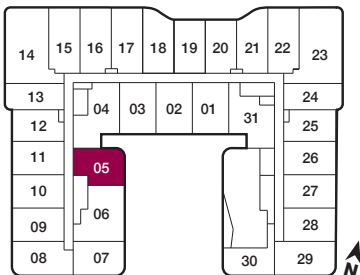

C7

2 BEDROOM
725 sq.ft.

FLOOR 2

Furniture not included. Actual floor area may differ from stated floor area; see APS for details. Keyplans are for location only. Suite numbering and balcony locations may change between floors. Floorplans may be mirrored in building. All prices, sizes and specifications are subject to change without notice. E.&O.E

reina