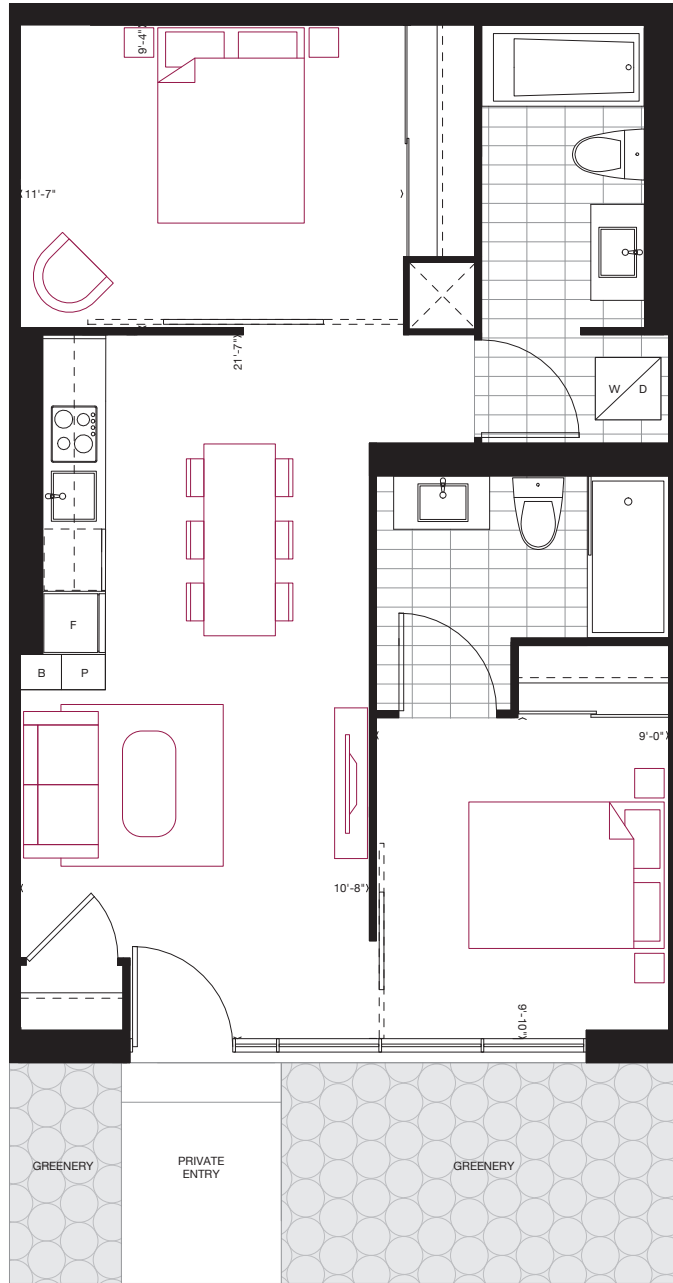

reina

A5

1 BEDROOM
560 sq.ft.
45 sq.ft. Balcony

FLOORS 3-5 / FLOOR 3 SHOWN

Furniture not included. Actual floor area may differ from stated floor area; see APS for details. Keyplans are for location only. Suite numbering and balcony locations may change between floors. Floorplans may be mirrored in building. All prices, sizes and specifications are subject to change without notice. E.&O.E

FLOORS 3-7 / FLOOR 3 SHOWN

Furniture not included. Actual floor area may differ from stated floor area; see APS for details. Keyplans are for location only. Suite numbering and balcony locations may change between floors. Floorplans may be mirrored in building. All prices, sizes and specifications are subject to change without notice. E.&O.E

reina

B7

1 BEDROOM + DEN

710 sq.ft.

40 sq.ft. Balcony

FLOOR 7

Furniture not included. Actual floor area may differ from stated floor area; see APS for details. Keyplans are for location only. Suite numbering and balcony locations may change between floors. Floorplans may be mirrored in building. All prices, sizes and specifications are subject to change without notice. E.&O.E

reina

C2

2 BEDROOM
675 sq.ft.

GROUND

Furniture not included. Actual floor area may differ from stated floor area; see APS for details. Keyplans are for location only. Suite numbering and balcony locations may change between floors. Floorplans may be mirrored in building. All prices, sizes and specifications are subject to change without notice. E.&O.E