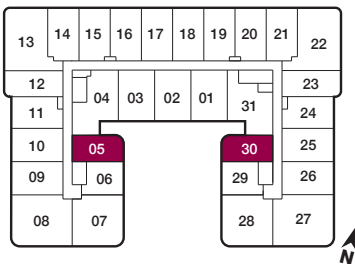

A5

1 BEDROOM
560 sq.ft.
45 sq.ft. Balcony

FLOORS 3-5 / FLOOR 3 SHOWN