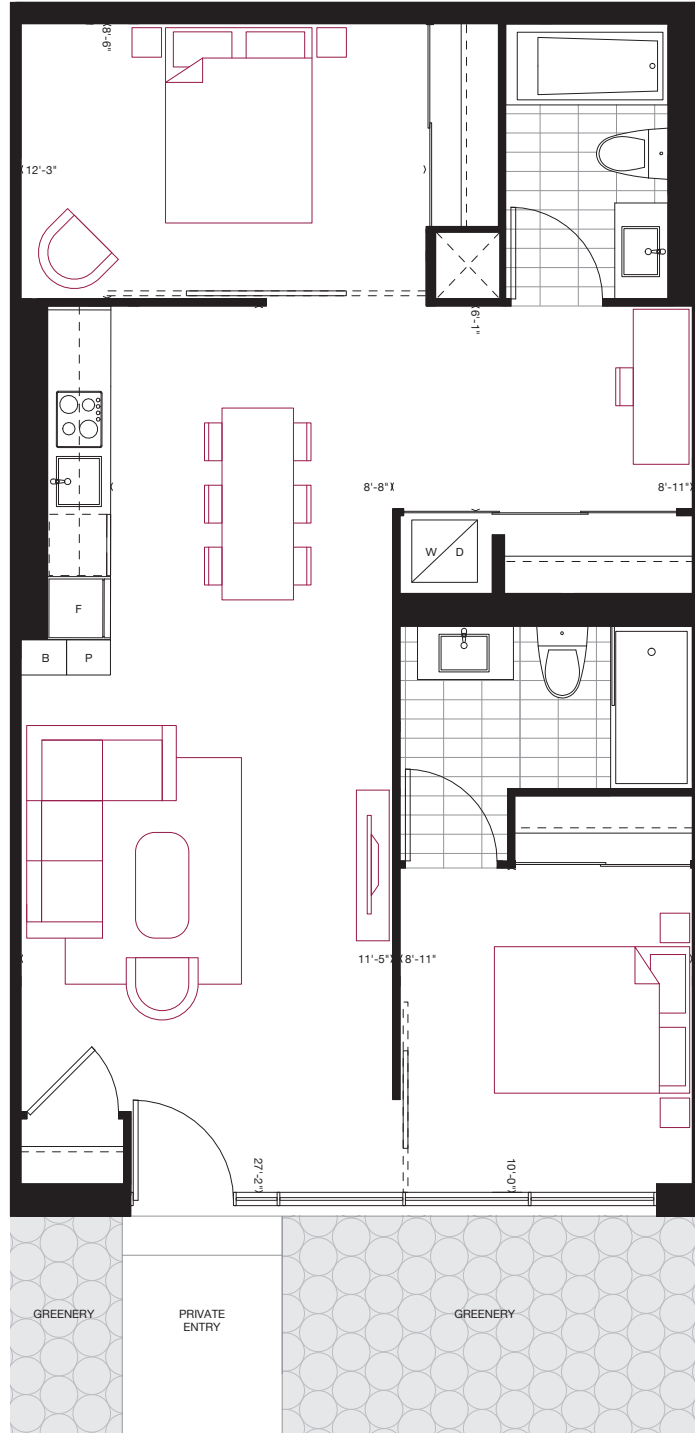

reina

A5

1 BEDROOM
560 sq.ft.
45 sq.ft. Balcony

FLOORS 3-5 / FLOOR 3 SHOWN

Furniture not included. Actual floor area may differ from stated floor area; see APS for details. Keyplans are for location only. Suite numbering and balcony locations may change between floors. Floorplans may be mirrored in building. All prices, sizes and specifications are subject to change without notice. E.&O.E

reina

B1

1 BEDROOM + DEN

545 sq.ft.

90 sq.ft. Terrace

FLOOR 8

Furniture not included. Actual floor area may differ from stated floor area; see APS for details. Keyplans are for location only. Suite numbering and balcony locations may change between floors. Floorplans may be mirrored in building. All prices, sizes and specifications are subject to change without notice. E.&O.E

C12

2 BEDROOM
795 sq.ft.

FLOOR 2

Furniture not included. Actual floor area may differ from stated floor area; see APS for details. Keyplans are for location only. Suite numbering and balcony locations may change between floors. Floorplans may be mirrored in building. All prices, sizes and specifications are subject to change without notice. E.&O.E

reina

C13

2 BEDROOM + DEN
805 sq.ft.

GROUND

Furniture not included. Actual floor area may differ from stated floor area; see APS for details. Keyplans are for location only. Suite numbering and balcony locations may change between floors. Floorplans may be mirrored in building. All prices, sizes and specifications are subject to change without notice. E.&O.E