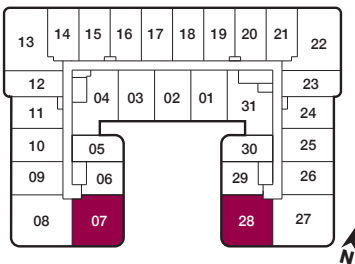

E2

3 BEDROOM
1,055 sq.ft.
270 sq.ft. Terrace + 30 sq.ft Balcony

Furniture not included. Actual floor area may differ from stated floor area; see APS for details. Keyplans are for location only. Suite numbering and balcony locations may change between floors. Floorplans may be mirrored in building. All prices, sizes and specifications are subject to change without notice. E.&O.E

reina