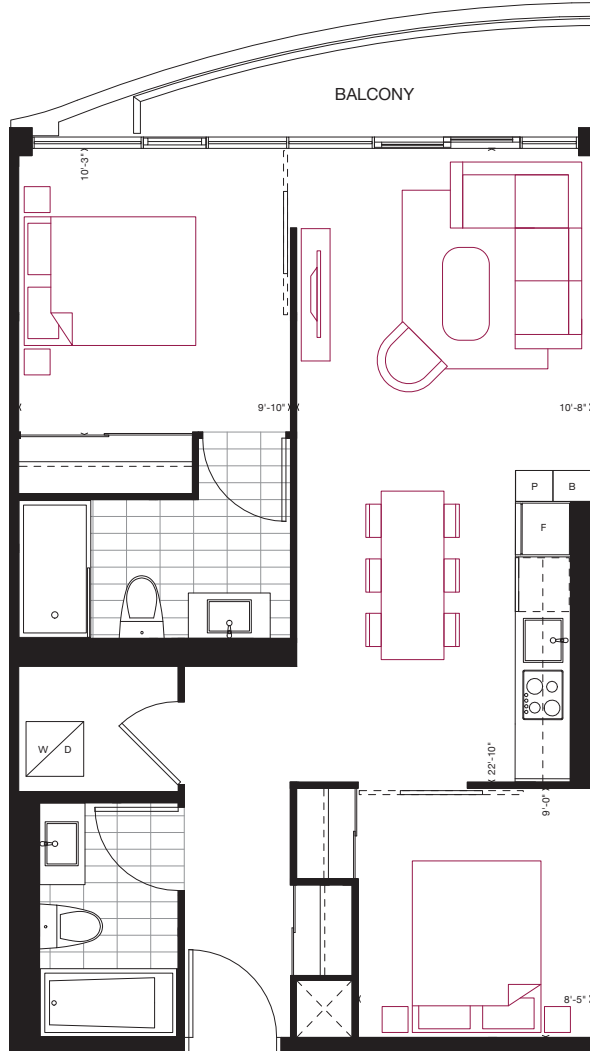

reina

B7

1 BEDROOM + DEN

710 sq.ft.

40 sq.ft. Balcony

FLOOR 7

Furniture not included. Actual floor area may differ from stated floor area; see APS for details. Keyplans are for location only. Suite numbering and balcony locations may change between floors. Floorplans may be mirrored in building. All prices, sizes and specifications are subject to change without notice. E.&O.E

reina

C2

2 BEDROOM
675 sq.ft.

GROUND

Furniture not included. Actual floor area may differ from stated floor area; see APS for details. Keyplans are for location only. Suite numbering and balcony locations may change between floors. Floorplans may be mirrored in building. All prices, sizes and specifications are subject to change without notice. E.&O.E

reina

C3

2 BEDROOM
690 sq.ft.

GROUND

Furniture not included. Actual floor area may differ from stated floor area; see APS for details. Keyplans are for location only. Suite numbering and balcony locations may change between floors. Floorplans may be mirrored in building. All prices, sizes and specifications are subject to change without notice. E.&O.E

reina

C5

2 BEDROOM
710 sq.ft.
 50 sq.ft. Balcony

BALCONY
 ALTERNATIVE
 227, 210, 310,
 325, 409, 426,
 508, 523

FLOOR 2

FLOORS 3-4 / FLOOR 3 SHOWN

FLOORS 5-6 / FLOOR 5 SHOWN

Furniture not included. Actual floor area may differ from stated floor area; see APS for details. Keyplans are for location only. Suite numbering and balcony locations may change between floors. Floorplans may be mirrored in building. All prices, sizes and specifications are subject to change without notice. E.&O.E