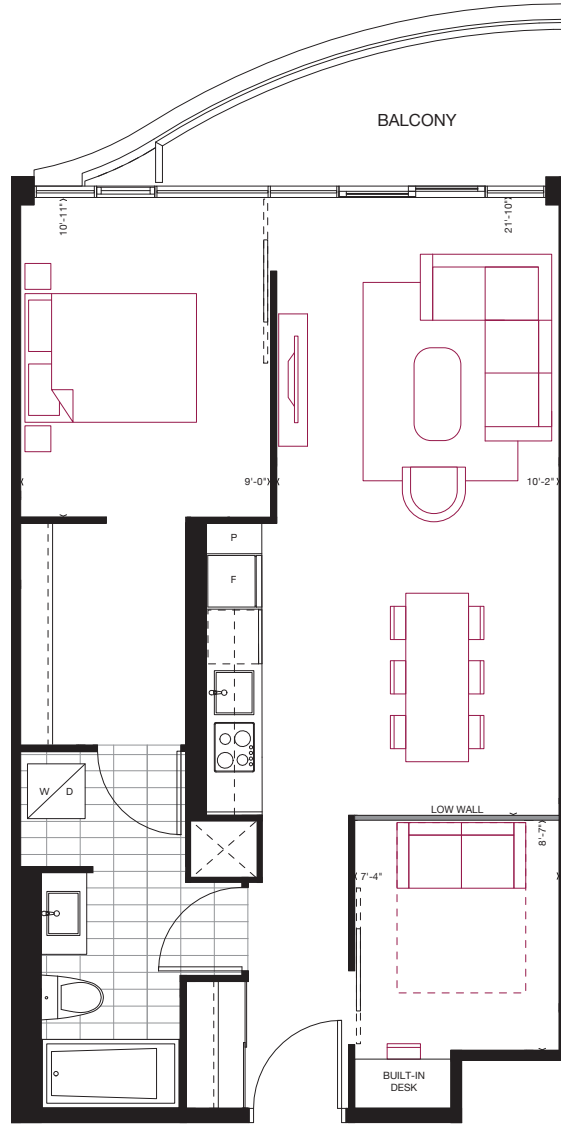

reina

B3

1 BEDROOM + DEN
620 sq.ft.

FLOORS 2-7 / FLOOR 2 SHOWN

Furniture not included. Actual floor area may differ from stated floor area; see APS for details. Keyplans are for location only. Suite numbering and balcony locations may change between floors. Floorplans may be mirrored in building. All prices, sizes and specifications are subject to change without notice. E.&O.E

reina

B5

1 BEDROOM + DEN

675 sq.ft.

55 sq.ft. Balcony

BALCONY
ALTERNATIVE
315, 319, 321,
414, 416, 420,
513, 517, 519,
612, 614, 618,
712, 716, 718

NO BALCONY
220

FLOOR 2

FLOORS 3-7 / FLOOR 3 SHOWN

Furniture not included. Actual floor area may differ from stated floor area; see APS for details. Keyplans are for location only. Suite numbering and balcony locations may change between floors. Floorplans may be mirrored in building. All prices, sizes and specifications are subject to change without notice. E.&O.E

reina

B7

1 BEDROOM + DEN

710 sq.ft.

40 sq.ft. Balcony

FLOOR 7

Furniture not included. Actual floor area may differ from stated floor area; see APS for details. Keyplans are for location only. Suite numbering and balcony locations may change between floors. Floorplans may be mirrored in building. All prices, sizes and specifications are subject to change without notice. E.&O.E