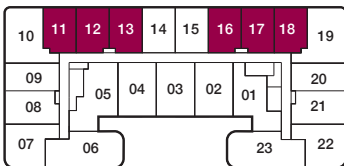

reina

A5

1 BEDROOM
560 sq.ft.
45 sq.ft. Balcony

FLOORS 3-5 / FLOOR 3 SHOWN

Furniture not included. Actual floor area may differ from stated floor area; see APS for details. Keyplans are for location only. Suite numbering and balcony locations may change between floors. Floorplans may be mirrored in building. All prices, sizes and specifications are subject to change without notice. E.&O.E

A6

1 BEDROOM
730 sq.ft.
175 sq.ft. Terrace

FLOOR 8

Furniture not included. Actual floor area may differ from stated floor area; see APS for details. Keyplans are for location only. Suite numbering and balcony locations may change between floors. Floorplans may be mirrored in building. All prices, sizes and specifications are subject to change without notice. E.&O.E

reina

B1

1 BEDROOM + DEN

545 sq.ft.

90 sq.ft. Terrace

FLOOR 8

Furniture not included. Actual floor area may differ from stated floor area; see APS for details. Keyplans are for location only. Suite numbering and balcony locations may change between floors. Floorplans may be mirrored in building. All prices, sizes and specifications are subject to change without notice. E.&O.E

reina

B3

1 BEDROOM + DEN
620 sq.ft.

FLOORS 2-7 / FLOOR 2 SHOWN

Furniture not included. Actual floor area may differ from stated floor area; see APS for details. Keyplans are for location only. Suite numbering and balcony locations may change between floors. Floorplans may be mirrored in building. All prices, sizes and specifications are subject to change without notice. E.&O.E