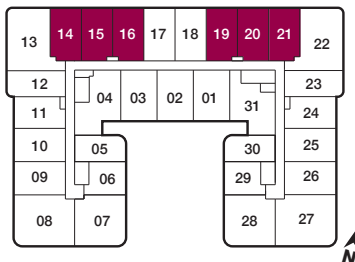

reina

B1

1 BEDROOM + DEN

545 sq.ft.

90 sq.ft. Terrace

FLOOR 8

Furniture not included. Actual floor area may differ from stated floor area; see APS for details. Keyplans are for location only. Suite numbering and balcony locations may change between floors. Floorplans may be mirrored in building. All prices, sizes and specifications are subject to change without notice. E.&O.E

reina

B3

1 BEDROOM + DEN
620 sq.ft.

FLOORS 2-7 / FLOOR 2 SHOWN

Furniture not included. Actual floor area may differ from stated floor area; see APS for details. Keyplans are for location only. Suite numbering and balcony locations may change between floors. Floorplans may be mirrored in building. All prices, sizes and specifications are subject to change without notice. E.&O.E

reina

B5

1 BEDROOM + DEN

675 sq.ft.

55 sq.ft. Balcony

BALCONY
ALTERNATIVE
315, 319, 321,
414, 416, 420,
513, 517, 519,
612, 614, 618,
712, 716, 718

NO BALCONY
220

FLOOR 2

FLOORS 3-7 / FLOOR 3 SHOWN

Furniture not included. Actual floor area may differ from stated floor area; see APS for details. Keyplans are for location only. Suite numbering and balcony locations may change between floors. Floorplans may be mirrored in building. All prices, sizes and specifications are subject to change without notice. E.&O.E