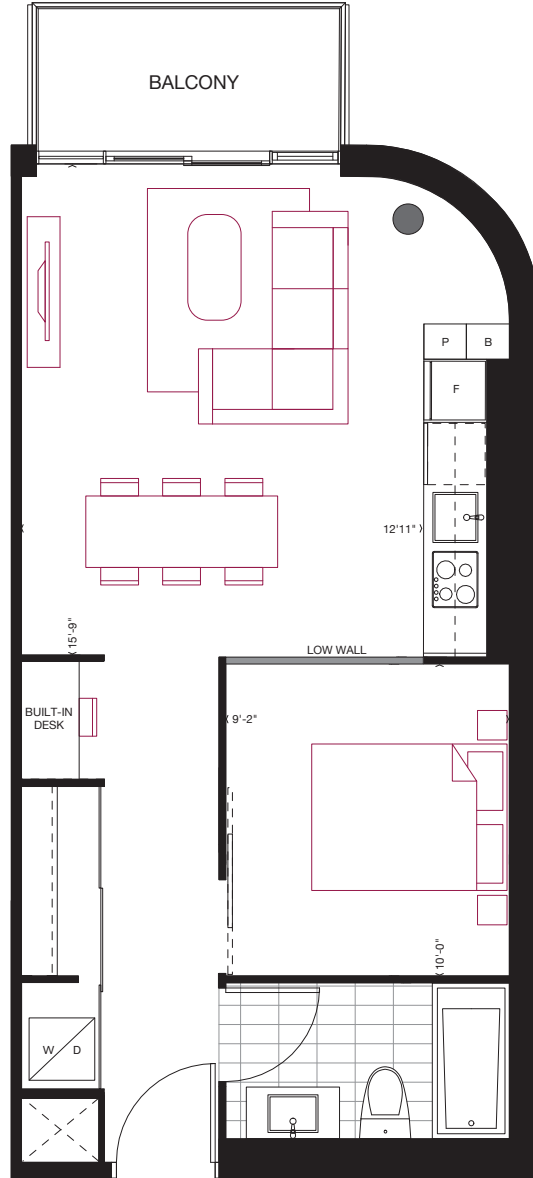

A5

1 BEDROOM
560 sq.ft.
45 sq.ft. Balcony

FLOORS 3-5 / FLOOR 3 SHOWN