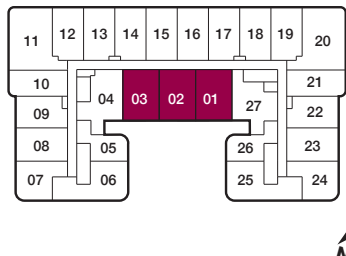

C11

2 BEDROOM
765 sq.ft.
 115 sq.ft. Balcony
 65 sq.ft. Balcony (Alternative)

BALCONY
 ALTERNATIVE
 603, 704

BALCONY
 ALTERNATIVE
 303, 403, 503,
 601, 702

NO BALCONY
 202, 203

FLOORS 2-5 / FLOOR 2 SHOWN

FLOOR 6-7 / FLOOR 6 SHOWN