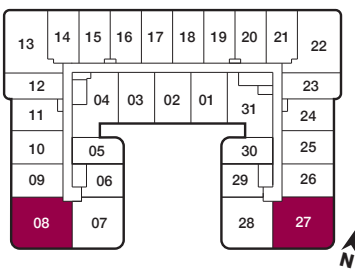

E6

3 BEDROOM + DEN
1,320 sq.ft.
325 sq.ft. Terrace + 45 sq.ft Balcony

FLOOR 3

Furniture not included. Actual floor area may differ from stated floor area; see APS for details. Keyplans are for location only. Suite numbering and balcony locations may change between floors. Floorplans may be mirrored in building. All prices, sizes and specifications are subject to change without notice. E.&O.E

reina