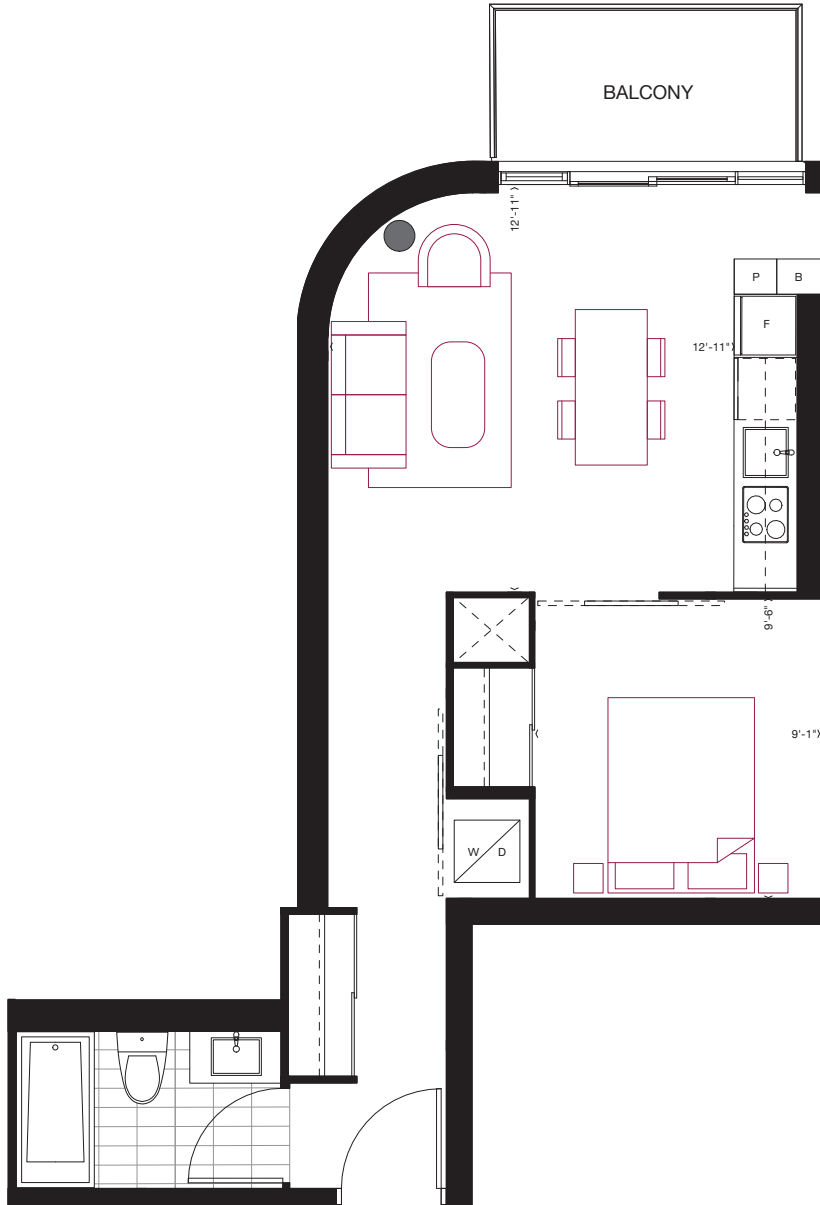

A2

1 BEDROOM
520 sq.ft.
45 sq.ft. Balcony

FLOOR 6

Furniture not included. Actual floor area may differ from stated floor area; see APS for details. Keyplans are for location only. Suite numbering and balcony locations may change between floors. Floorplans may be mirrored in building. All prices, sizes and specifications are subject to change without notice. E.&O.E

reina

A5

1 BEDROOM
560 sq.ft.
45 sq.ft. Balcony

FLOORS 3-5 / FLOOR 3 SHOWN

Furniture not included. Actual floor area may differ from stated floor area; see APS for details. Keyplans are for location only. Suite numbering and balcony locations may change between floors. Floorplans may be mirrored in building. All prices, sizes and specifications are subject to change without notice. E.&O.E

A6

1 BEDROOM
730 sq.ft.
175 sq.ft. Terrace

FLOOR 8

Furniture not included. Actual floor area may differ from stated floor area; see APS for details. Keyplans are for location only. Suite numbering and balcony locations may change between floors. Floorplans may be mirrored in building. All prices, sizes and specifications are subject to change without notice. E.&O.E

reina

B1

1 BEDROOM + DEN

545 sq.ft.

90 sq.ft. Terrace

FLOOR 8

Furniture not included. Actual floor area may differ from stated floor area; see APS for details. Keyplans are for location only. Suite numbering and balcony locations may change between floors. Floorplans may be mirrored in building. All prices, sizes and specifications are subject to change without notice. E.&O.E