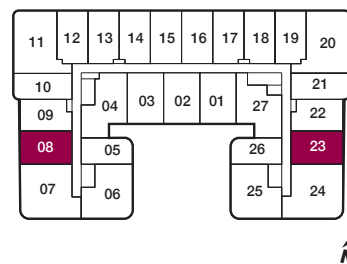

reina

C3

2 BEDROOM
690 sq.ft.

GROUND

Furniture not included. Actual floor area may differ from stated floor area; see APS for details. Keyplans are for location only. Suite numbering and balcony locations may change between floors. Floorplans may be mirrored in building. All prices, sizes and specifications are subject to change without notice. E.&O.E

reina

C5

2 BEDROOM
710 sq.ft.
 50 sq.ft. Balcony

BALCONY
 ALTERNATIVE
 227, 210, 310,
 325, 409, 426,
 508, 523

FLOOR 2

FLOORS 3-4 / FLOOR 3 SHOWN

FLOORS 5-6 / FLOOR 5 SHOWN

Furniture not included. Actual floor area may differ from stated floor area; see APS for details. Keyplans are for location only. Suite numbering and balcony locations may change between floors. Floorplans may be mirrored in building. All prices, sizes and specifications are subject to change without notice. E.&O.E