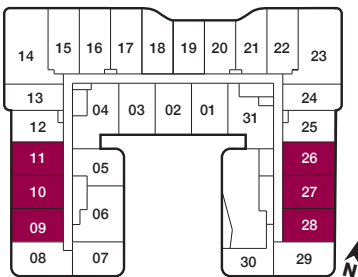

reina

C2

2 BEDROOM
675 sq.ft.

GROUND

Furniture not included. Actual floor area may differ from stated floor area; see APS for details. Keyplans are for location only. Suite numbering and balcony locations may change between floors. Floorplans may be mirrored in building. All prices, sizes and specifications are subject to change without notice. E.&O.E

reina

C3

2 BEDROOM
690 sq.ft.

GROUND

Furniture not included. Actual floor area may differ from stated floor area; see APS for details. Keyplans are for location only. Suite numbering and balcony locations may change between floors. Floorplans may be mirrored in building. All prices, sizes and specifications are subject to change without notice. E.&O.E

reina

C5

2 BEDROOM
710 sq.ft.
 50 sq.ft. Balcony

BALCONY
 ALTERNATIVE
 227, 210, 310,
 325, 409, 426,
 508, 523

FLOOR 2

FLOORS 3-4 / FLOOR 3 SHOWN

FLOORS 5-6 / FLOOR 5 SHOWN

Furniture not included. Actual floor area may differ from stated floor area; see APS for details. Keyplans are for location only. Suite numbering and balcony locations may change between floors. Floorplans may be mirrored in building. All prices, sizes and specifications are subject to change without notice. E.&O.E