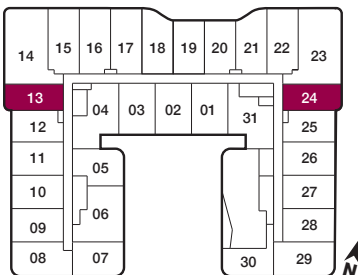

A6

1 BEDROOM
730 sq.ft.
175 sq.ft. Terrace

FLOOR 8

Furniture not included. Actual floor area may differ from stated floor area; see APS for details. Keyplans are for location only. Suite numbering and balcony locations may change between floors. Floorplans may be mirrored in building. All prices, sizes and specifications are subject to change without notice. E.&O.E

reina

B1

1 BEDROOM + DEN

545 sq.ft.

90 sq.ft. Terrace

FLOOR 8

Furniture not included. Actual floor area may differ from stated floor area; see APS for details. Keyplans are for location only. Suite numbering and balcony locations may change between floors. Floorplans may be mirrored in building. All prices, sizes and specifications are subject to change without notice. E.&O.E

reina

B3

1 BEDROOM + DEN
620 sq.ft.

FLOORS 2-7 / FLOOR 2 SHOWN

Furniture not included. Actual floor area may differ from stated floor area; see APS for details. Keyplans are for location only. Suite numbering and balcony locations may change between floors. Floorplans may be mirrored in building. All prices, sizes and specifications are subject to change without notice. E.&O.E