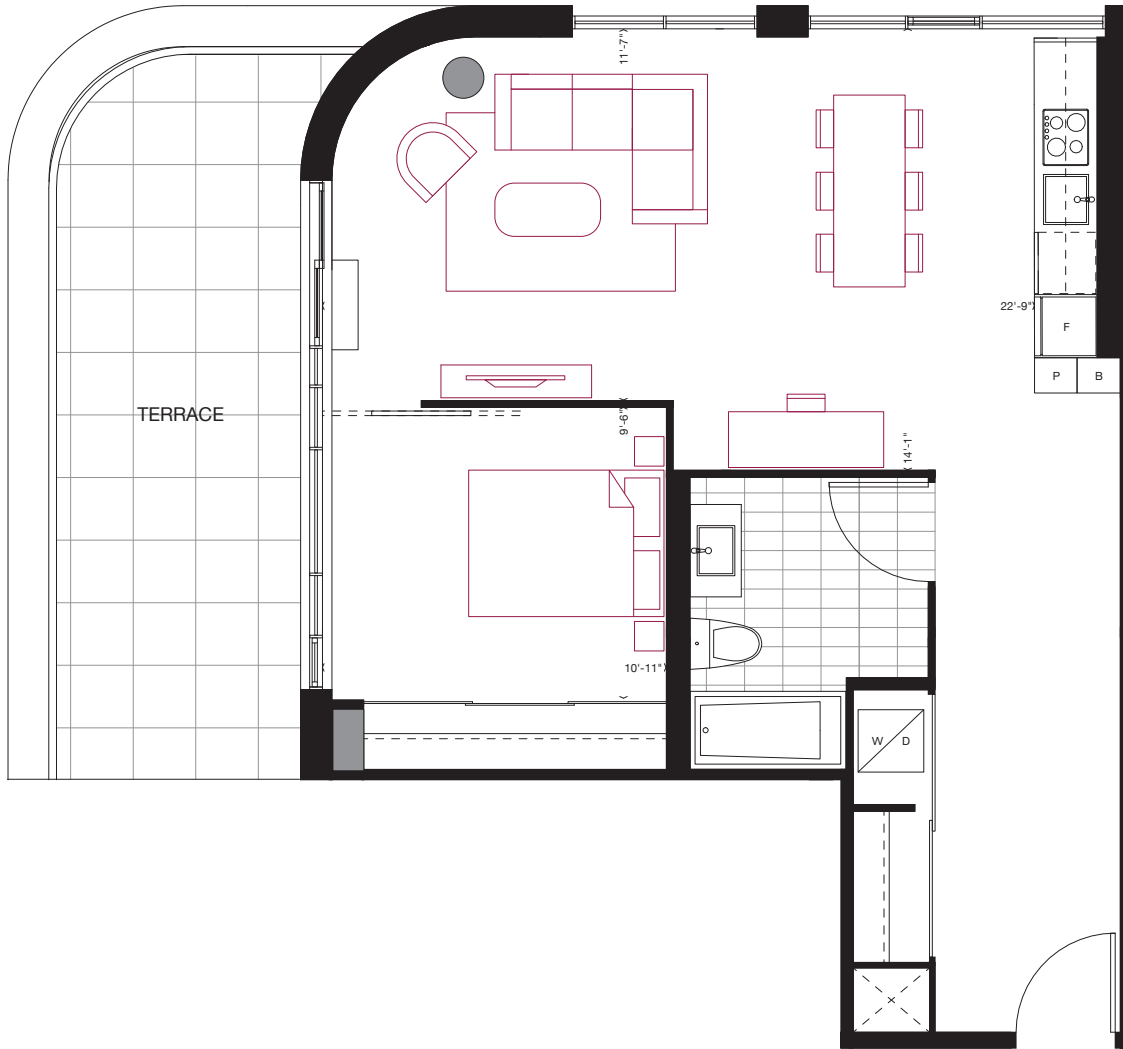

A2

1 BEDROOM
520 sq.ft.
45 sq.ft. Balcony

FLOOR 6

Furniture not included. Actual floor area may differ from stated floor area; see APS for details. Keyplans are for location only. Suite numbering and balcony locations may change between floors. Floorplans may be mirrored in building. All prices, sizes and specifications are subject to change without notice. E.&O.E

reina

A5

1 BEDROOM
560 sq.ft.
45 sq.ft. Balcony

FLOORS 3-5 / FLOOR 3 SHOWN

Furniture not included. Actual floor area may differ from stated floor area; see APS for details. Keyplans are for location only. Suite numbering and balcony locations may change between floors. Floorplans may be mirrored in building. All prices, sizes and specifications are subject to change without notice. E.&O.E

A6

1 BEDROOM
730 sq.ft.
175 sq.ft. Terrace

FLOOR 8

Furniture not included. Actual floor area may differ from stated floor area; see APS for details. Keyplans are for location only. Suite numbering and balcony locations may change between floors. Floorplans may be mirrored in building. All prices, sizes and specifications are subject to change without notice. E.&O.E

reina

B1

1 BEDROOM + DEN

545 sq.ft.

90 sq.ft. Terrace

FLOOR 8

Furniture not included. Actual floor area may differ from stated floor area; see APS for details. Keyplans are for location only. Suite numbering and balcony locations may change between floors. Floorplans may be mirrored in building. All prices, sizes and specifications are subject to change without notice. E.&O.E