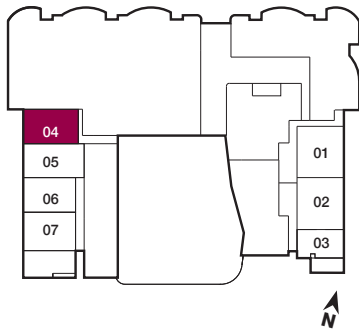

FLOORS 3-7 / FLOOR 3 SHOWN

Furniture not included. Actual floor area may differ from stated floor area; see APS for details. Keyplans are for location only. Suite numbering and balcony locations may change between floors. Floorplans may be mirrored in building. All prices, sizes and specifications are subject to change without notice. E.&O.E

reina

B7

1 BEDROOM + DEN

710 sq.ft.

40 sq.ft. Balcony

FLOOR 7

Furniture not included. Actual floor area may differ from stated floor area; see APS for details. Keyplans are for location only. Suite numbering and balcony locations may change between floors. Floorplans may be mirrored in building. All prices, sizes and specifications are subject to change without notice. E.&O.E

reina

C2

2 BEDROOM
675 sq.ft.

GROUND

Furniture not included. Actual floor area may differ from stated floor area; see APS for details. Keyplans are for location only. Suite numbering and balcony locations may change between floors. Floorplans may be mirrored in building. All prices, sizes and specifications are subject to change without notice. E.&O.E

reina

C3

2 BEDROOM
690 sq.ft.

GROUND

Furniture not included. Actual floor area may differ from stated floor area; see APS for details. Keyplans are for location only. Suite numbering and balcony locations may change between floors. Floorplans may be mirrored in building. All prices, sizes and specifications are subject to change without notice. E.&O.E