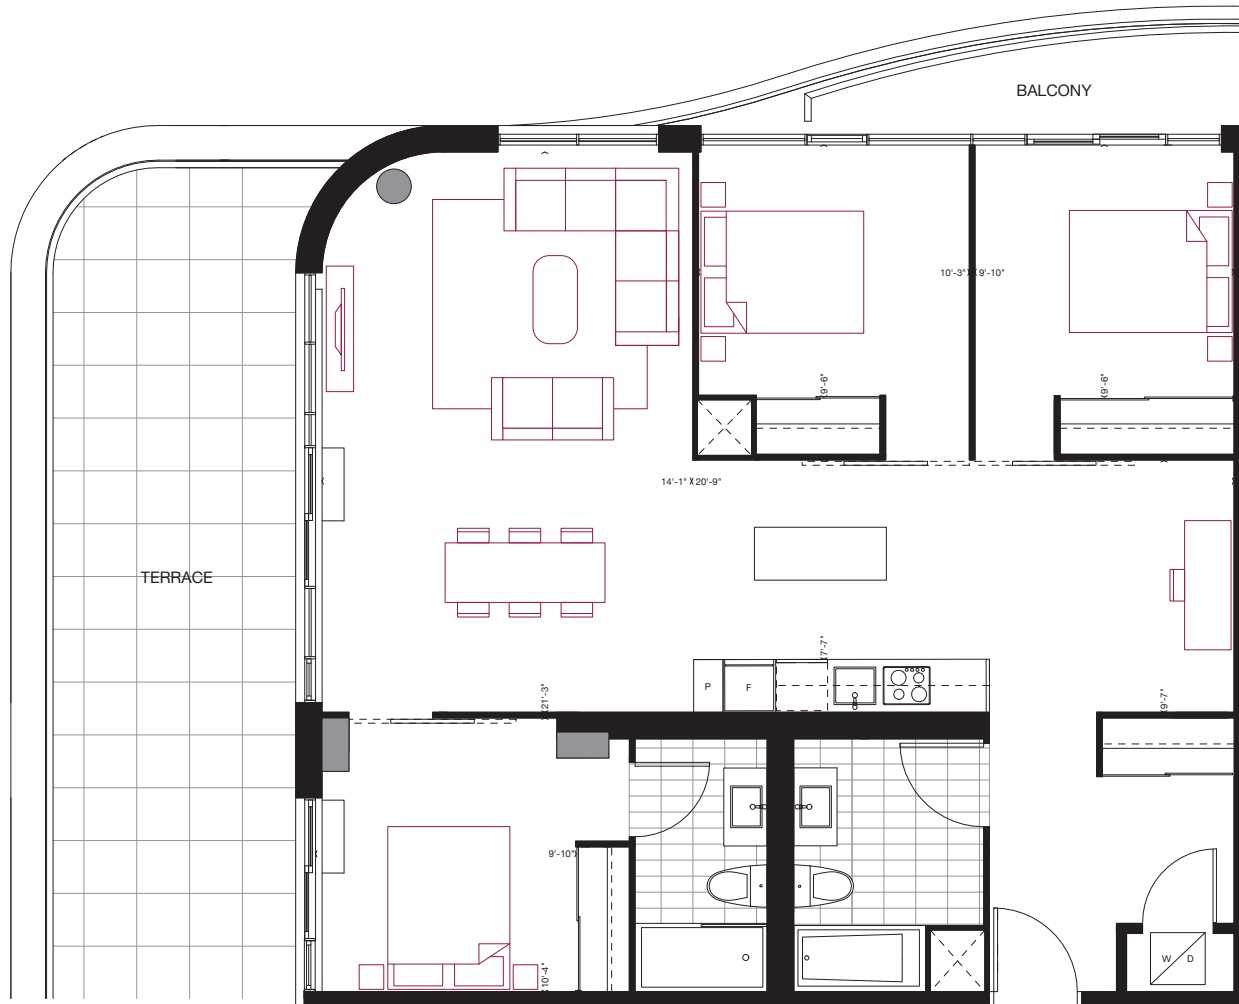

reina

E2

3 BEDROOM
1,055 sq.ft.
 270 sq.ft. Terrace + 30 sq.ft Balcony

Furniture not included. Actual floor area may differ from stated floor area; see APS for details. Keyplans are for location only. Suite numbering and balcony locations may change between floors. Floorplans may be mirrored in building. All prices, sizes and specifications are subject to change without notice. E.&O.E

reina

E4

3 BEDROOM + DEN
1,185 sq.ft.
300 sq.ft. Terrace + 65 sq.ft Balcony

FLOOR 7

Furniture not included. Actual floor area may differ from stated floor area; see APS for details. Keyplans are for location only. Suite numbering and balcony locations may change between floors. Floorplans may be mirrored in building. All prices, sizes and specifications are subject to change without notice. E.&O.E

reina

F1

INLAW SUITE
920 sq.ft.

GROUND

Furniture not included. Actual floor area may differ from stated floor area; see APS for details. Keyplans are for location only. Suite numbering and balcony locations may change between floors. Floorplans may be mirrored in building. All prices, sizes and specifications are subject to change without notice. E.&O.E