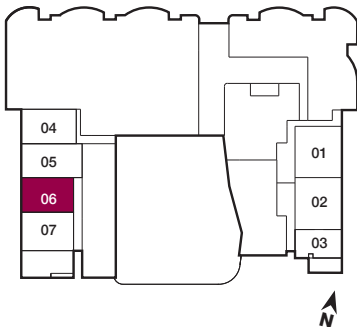

FLOORS 3-7 / FLOOR 3 SHOWN

Furniture not included. Actual floor area may differ from stated floor area; see APS for details. Keyplans are for location only. Suite numbering and balcony locations may change between floors. Floorplans may be mirrored in building. All prices, sizes and specifications are subject to change without notice. E.&O.E

reina

B7

1 BEDROOM + DEN

710 sq.ft.

40 sq.ft. Balcony

FLOOR 7

Furniture not included. Actual floor area may differ from stated floor area; see APS for details. Keyplans are for location only. Suite numbering and balcony locations may change between floors. Floorplans may be mirrored in building. All prices, sizes and specifications are subject to change without notice. E.&O.E

reina

C2

2 BEDROOM
675 sq.ft.

GROUND

Furniture not included. Actual floor area may differ from stated floor area; see APS for details. Keyplans are for location only. Suite numbering and balcony locations may change between floors. Floorplans may be mirrored in building. All prices, sizes and specifications are subject to change without notice. E.&O.E

reina

C3

2 BEDROOM
690 sq.ft.

GROUND

Furniture not included. Actual floor area may differ from stated floor area; see APS for details. Keyplans are for location only. Suite numbering and balcony locations may change between floors. Floorplans may be mirrored in building. All prices, sizes and specifications are subject to change without notice. E.&O.E