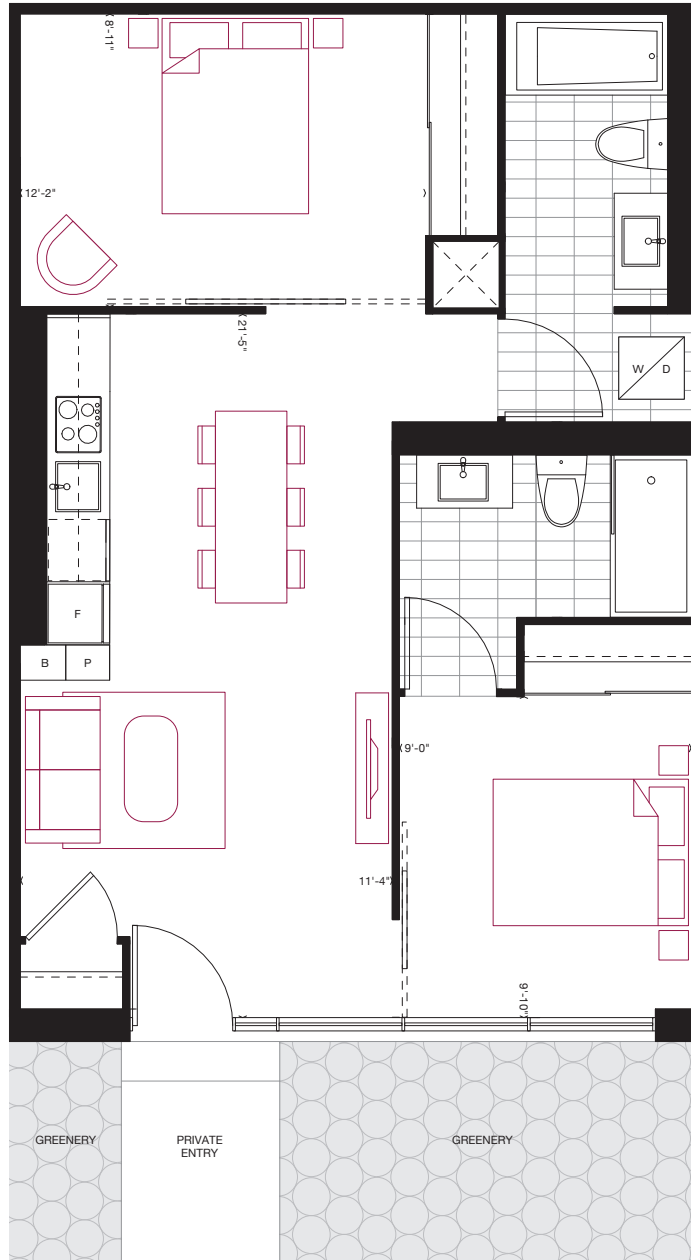

reina

A5

1 BEDROOM
560 sq.ft.
45 sq.ft. Balcony

FLOORS 3-5 / FLOOR 3 SHOWN

Furniture not included. Actual floor area may differ from stated floor area; see APS for details. Keyplans are for location only. Suite numbering and balcony locations may change between floors. Floorplans may be mirrored in building. All prices, sizes and specifications are subject to change without notice. E.&O.E

reina

B7

1 BEDROOM + DEN

710 sq.ft.

40 sq.ft. Balcony

FLOOR 7

Furniture not included. Actual floor area may differ from stated floor area; see APS for details. Keyplans are for location only. Suite numbering and balcony locations may change between floors. Floorplans may be mirrored in building. All prices, sizes and specifications are subject to change without notice. E.&O.E

reina

C2

2 BEDROOM
675 sq.ft.

GROUND

Furniture not included. Actual floor area may differ from stated floor area; see APS for details. Keyplans are for location only. Suite numbering and balcony locations may change between floors. Floorplans may be mirrored in building. All prices, sizes and specifications are subject to change without notice. E.&O.E

reina

C3

2 BEDROOM
690 sq.ft.

GROUND

Furniture not included. Actual floor area may differ from stated floor area; see APS for details. Keyplans are for location only. Suite numbering and balcony locations may change between floors. Floorplans may be mirrored in building. All prices, sizes and specifications are subject to change without notice. E.&O.E