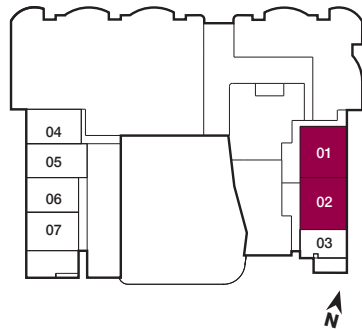

reina

E6

3 BEDROOM + DEN
1,320 sq.ft.
 325 sq.ft. Terrace + 45 sq.ft Balcony

FLOOR 3

Furniture not included. Actual floor area may differ from stated floor area; see APS for details. Keyplans are for location only. Suite numbering and balcony locations may change between floors. Floorplans may be mirrored in building. All prices, sizes and specifications are subject to change without notice. E.&O.E

reina

F1

INLAW SUITE
920 sq.ft.

GROUND

Furniture not included. Actual floor area may differ from stated floor area; see APS for details. Keyplans are for location only. Suite numbering and balcony locations may change between floors. Floorplans may be mirrored in building. All prices, sizes and specifications are subject to change without notice. E.&O.E