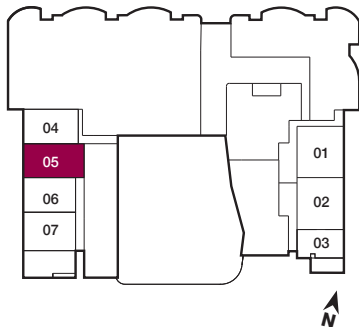

reina

C13

2 BEDROOM + DEN
805 sq.ft.

GROUND

Furniture not included. Actual floor area may differ from stated floor area; see APS for details. Keyplans are for location only. Suite numbering and balcony locations may change between floors. Floorplans may be mirrored in building. All prices, sizes and specifications are subject to change without notice. E.&O.E