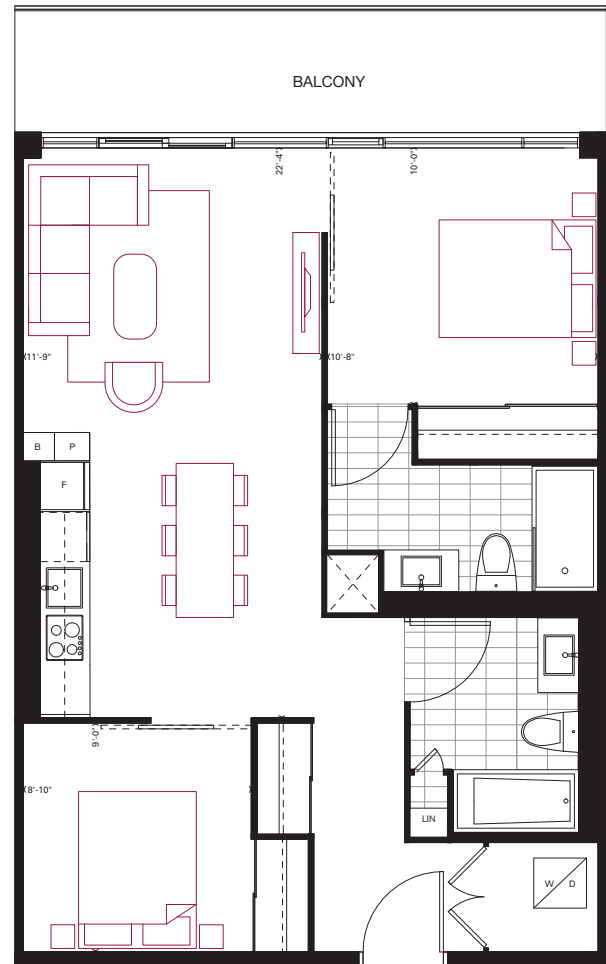

NO BALCONY
202, 203