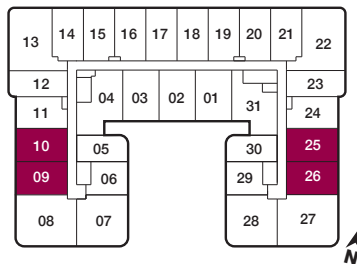

reina

C5

2 BEDROOM
710 sq.ft.
 50 sq.ft. Balcony

BALCONY
 ALTERNATIVE
 227, 210, 310,
 325, 409, 426,
 508, 523

FLOOR 2

FLOORS 3-4 / FLOOR 3 SHOWN

FLOORS 5-6 / FLOOR 5 SHOWN

Furniture not included. Actual floor area may differ from stated floor area; see APS for details. Keyplans are for location only. Suite numbering and balcony locations may change between floors. Floorplans may be mirrored in building. All prices, sizes and specifications are subject to change without notice. E.&O.E