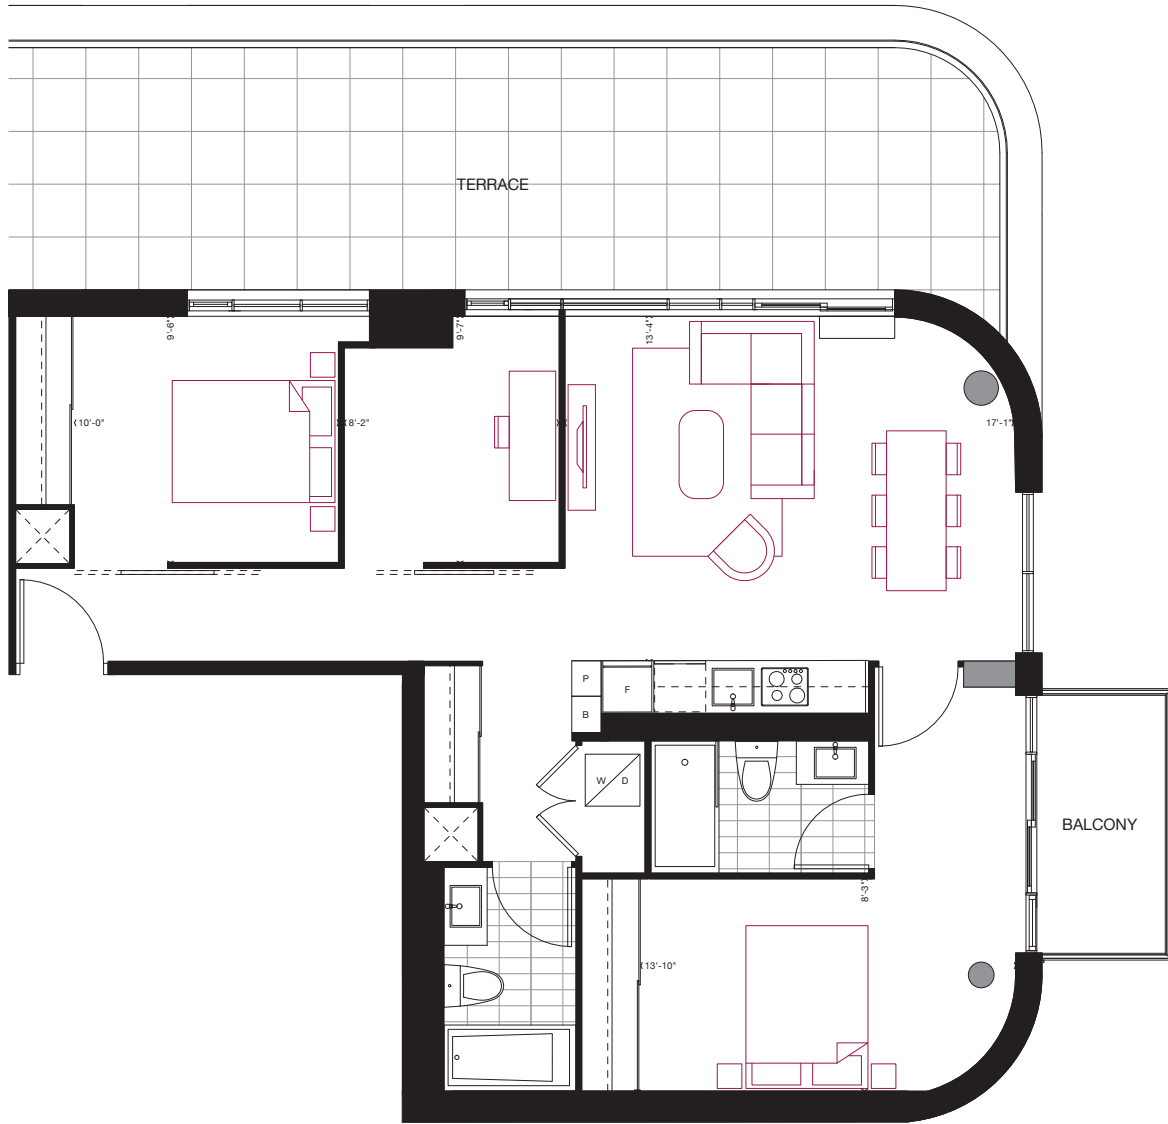

reina

A5

1 BEDROOM
560 sq.ft.
45 sq.ft. Balcony

FLOORS 3-5 / FLOOR 3 SHOWN

Furniture not included. Actual floor area may differ from stated floor area; see APS for details. Keyplans are for location only. Suite numbering and balcony locations may change between floors. Floorplans may be mirrored in building. All prices, sizes and specifications are subject to change without notice. E.&O.E

reina

B1

1 BEDROOM + DEN

545 sq.ft.

90 sq.ft. Terrace

FLOOR 8

Furniture not included. Actual floor area may differ from stated floor area; see APS for details. Keyplans are for location only. Suite numbering and balcony locations may change between floors. Floorplans may be mirrored in building. All prices, sizes and specifications are subject to change without notice. E.&O.E

reina

C20

2 BEDROOM
905 sq.ft.

FLOOR 2-5 / FLOOR 2 SHOWN

Furniture not included. Actual floor area may differ from stated floor area; see APS for details. Keyplans are for location only. Suite numbering and balcony locations may change between floors. Floorplans may be mirrored in building. All prices, sizes and specifications are subject to change without notice. E.&O.E

reina

D3

2 BEDROOM + DEN
975 sq.ft.
355 sq.ft. Terrace + 45 sq.ft Balcony

FLOOR 7

Furniture not included. Actual floor area may differ from stated floor area; see APS for details. Keyplans are for location only. Suite numbering and balcony locations may change between floors. Floorplans may be mirrored in building. All prices, sizes and specifications are subject to change without notice. E.&O.E