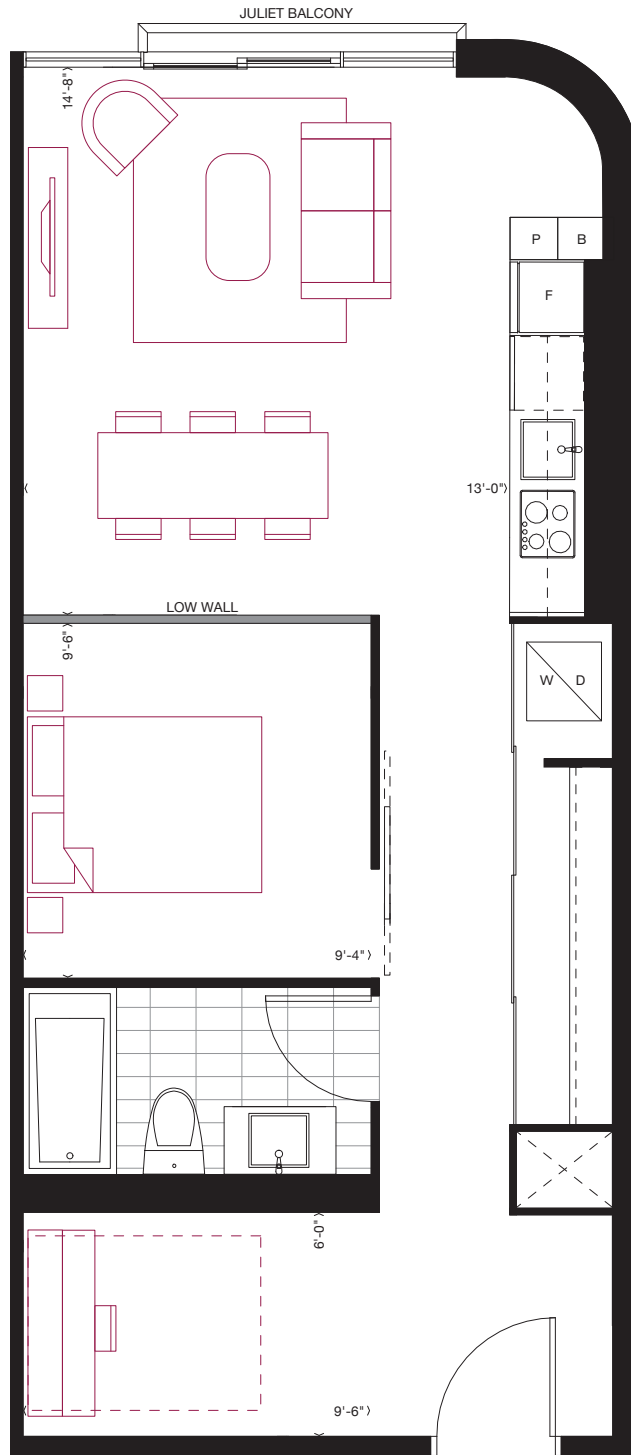

reina

A5

1 BEDROOM
560 sq.ft.
45 sq.ft. Balcony

FLOORS 3-5 / FLOOR 3 SHOWN

Furniture not included. Actual floor area may differ from stated floor area; see APS for details. Keyplans are for location only. Suite numbering and balcony locations may change between floors. Floorplans may be mirrored in building. All prices, sizes and specifications are subject to change without notice. E.&O.E

A6

1 BEDROOM
730 sq.ft.
175 sq.ft. Terrace

FLOOR 8

Furniture not included. Actual floor area may differ from stated floor area; see APS for details. Keyplans are for location only. Suite numbering and balcony locations may change between floors. Floorplans may be mirrored in building. All prices, sizes and specifications are subject to change without notice. E.&O.E

reina

B1

1 BEDROOM + DEN

545 sq.ft.

90 sq.ft. Terrace

FLOOR 8

Furniture not included. Actual floor area may differ from stated floor area; see APS for details. Keyplans are for location only. Suite numbering and balcony locations may change between floors. Floorplans may be mirrored in building. All prices, sizes and specifications are subject to change without notice. E.&O.E

reina

B3

1 BEDROOM + DEN
620 sq.ft.

FLOORS 2-7 / FLOOR 2 SHOWN

Furniture not included. Actual floor area may differ from stated floor area; see APS for details. Keyplans are for location only. Suite numbering and balcony locations may change between floors. Floorplans may be mirrored in building. All prices, sizes and specifications are subject to change without notice. E.&O.E