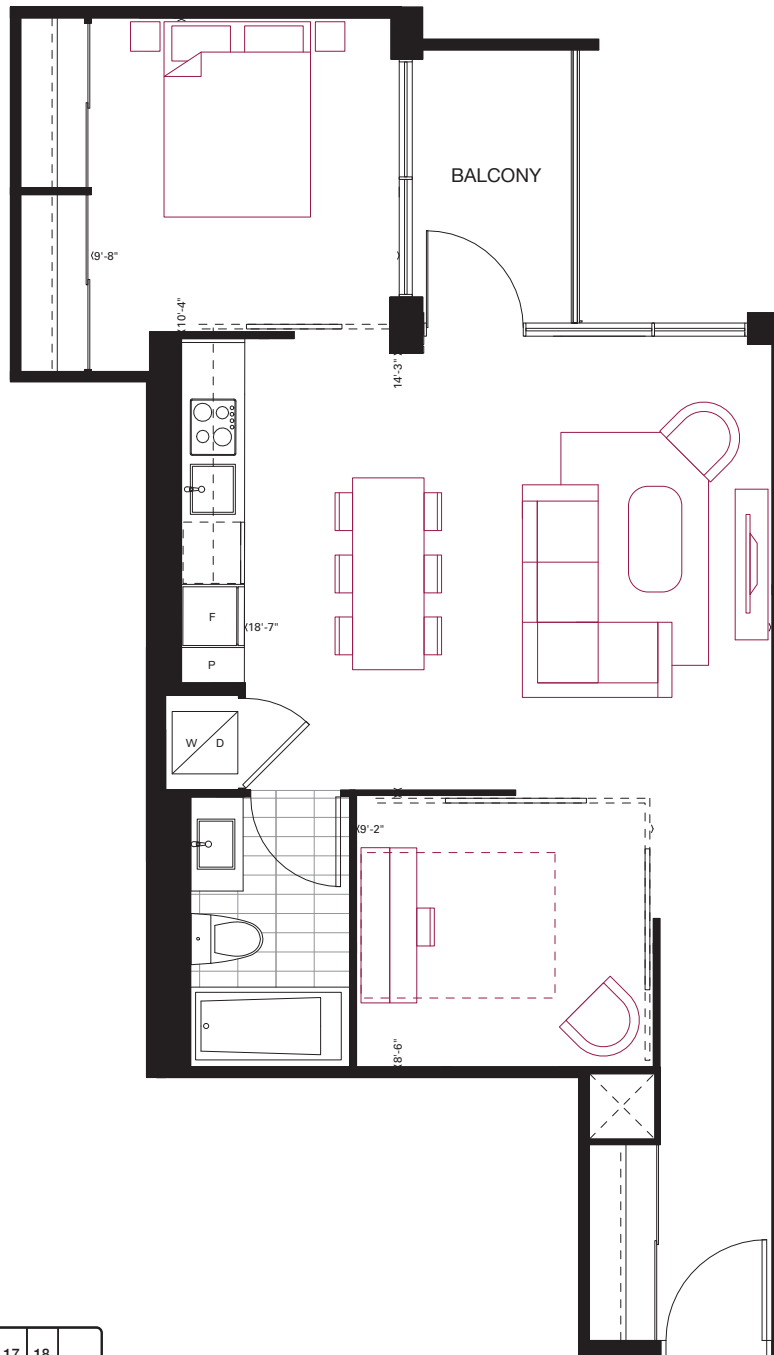

reina

A5

1 BEDROOM
560 sq.ft.
45 sq.ft. Balcony

FLOORS 3-5 / FLOOR 3 SHOWN

Furniture not included. Actual floor area may differ from stated floor area; see APS for details. Keyplans are for location only. Suite numbering and balcony locations may change between floors. Floorplans may be mirrored in building. All prices, sizes and specifications are subject to change without notice. E.&O.E

reina

B3

1 BEDROOM + DEN
620 sq.ft.

FLOORS 2-7 / FLOOR 2 SHOWN

Furniture not included. Actual floor area may differ from stated floor area; see APS for details. Keyplans are for location only. Suite numbering and balcony locations may change between floors. Floorplans may be mirrored in building. All prices, sizes and specifications are subject to change without notice. E.&O.E

FLOORS 3-7 / FLOOR 3 SHOWN

Furniture not included. Actual floor area may differ from stated floor area; see APS for details. Keyplans are for location only. Suite numbering and balcony locations may change between floors. Floorplans may be mirrored in building. All prices, sizes and specifications are subject to change without notice. E.&O.E

reina

B7

1 BEDROOM + DEN

710 sq.ft.

40 sq.ft. Balcony

FLOOR 7

Furniture not included. Actual floor area may differ from stated floor area; see APS for details. Keyplans are for location only. Suite numbering and balcony locations may change between floors. Floorplans may be mirrored in building. All prices, sizes and specifications are subject to change without notice. E.&O.E