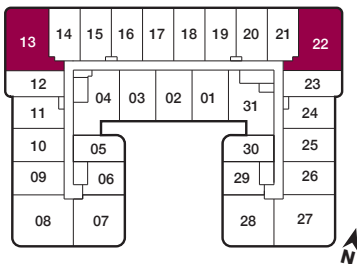

C1

2 BEDROOM
660 sq.ft.
 50 sq.ft. Balcony

BALCONY
 ALTERNATIVE
 311, 324, 509,
 522, 708, 721

FLOORS 2-7 / FLOOR 2 SHOWN

Furniture not included. Actual floor area may differ from stated floor area; see APS for details. Keyplans are for location only. Suite numbering and balcony locations may change between floors. Floorplans may be mirrored in building. All prices, sizes and specifications are subject to change without notice. E.&O.E

E1

3 BEDROOM
1,010 sq.ft.

FLOOR 2

Furniture not included. Actual floor area may differ from stated floor area; see APS for details. Keyplans are for location only. Suite numbering and balcony locations may change between floors. Floorplans may be mirrored in building. All prices, sizes and specifications are subject to change without notice. E.&O.E

reina

E3

3 BEDROOM
1,175 sq.ft.
 Balcony 60 sq. ft
 Balcony 82 sq ft (ALT)

FLOORS 3-7 / FLOOR 3 SHOWN

Furniture not included. Actual floor area may differ from stated floor area; see APS for details. Keyplans are for location only. Suite numbering and balcony locations may change between floors. Floorplans may be mirrored in building. All prices, sizes and specifications are subject to change without notice. E.&O.E