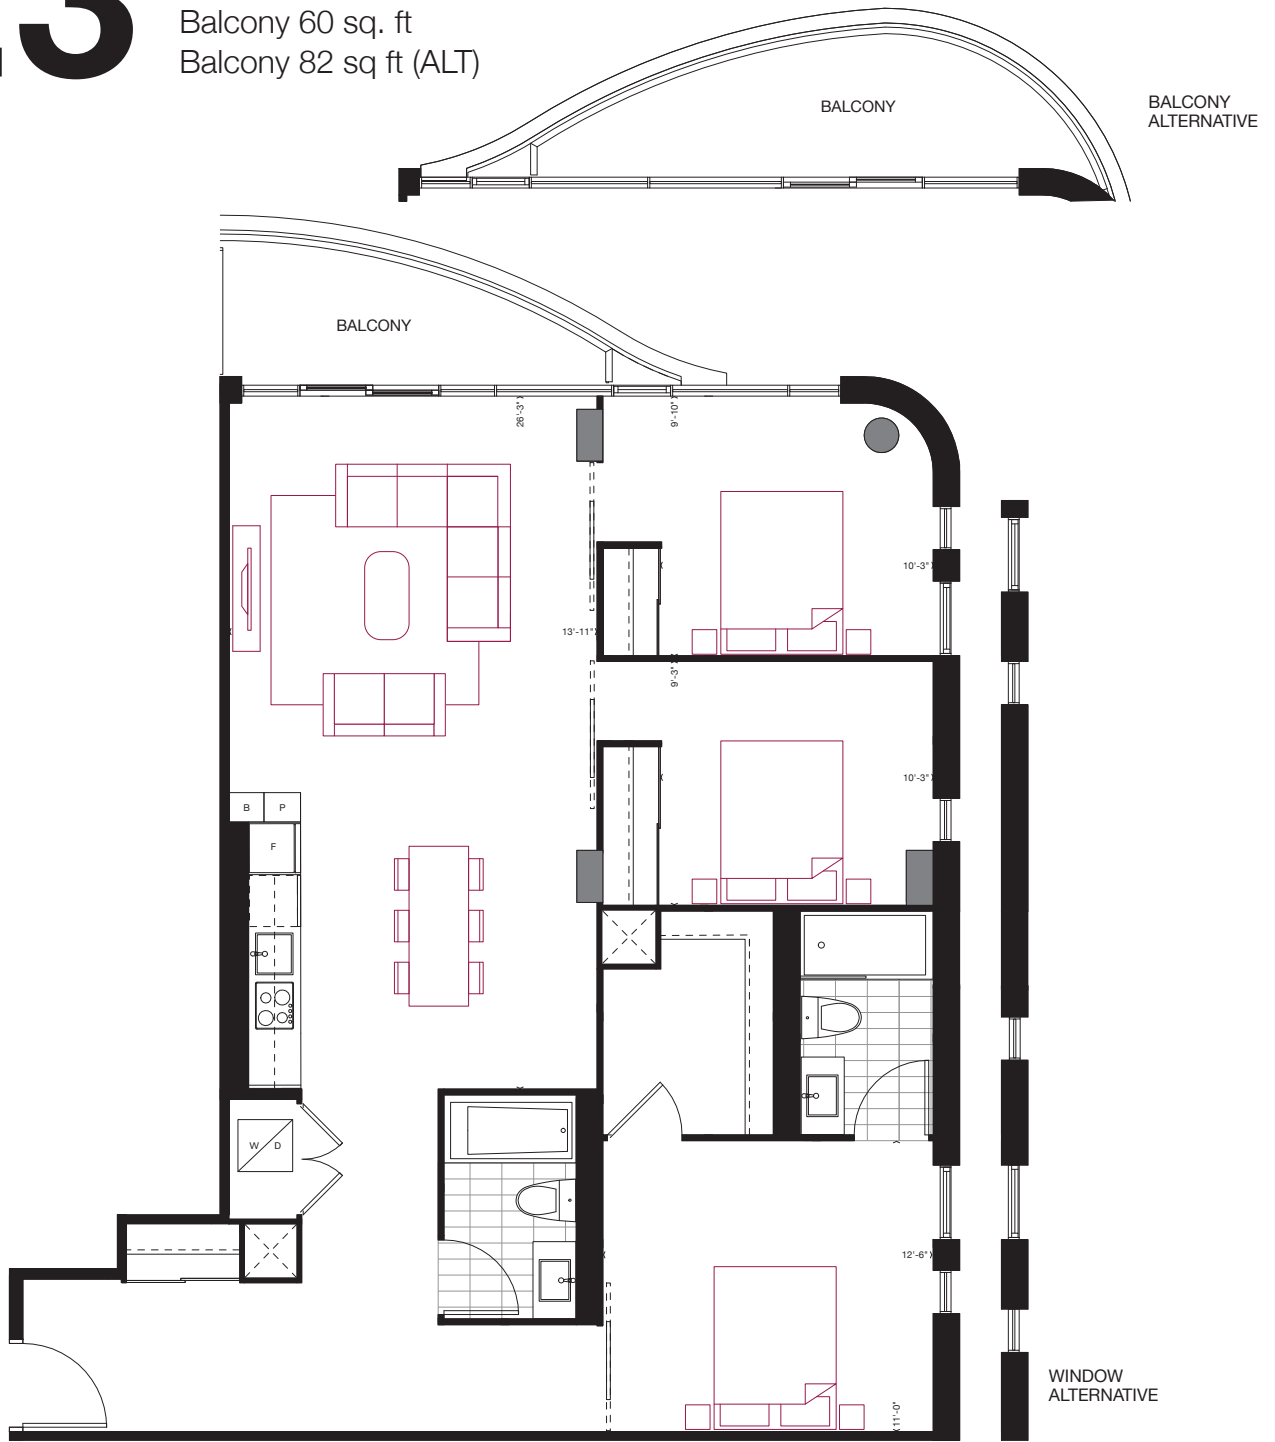

C1

2 BEDROOM
660 sq.ft.
 50 sq.ft. Balcony

BALCONY
 ALTERNATIVE
 311, 324, 509,
 522, 708, 721

FLOORS 2-7 / FLOOR 2 SHOWN

Furniture not included. Actual floor area may differ from stated floor area; see APS for details. Keyplans are for location only. Suite numbering and balcony locations may change between floors. Floorplans may be mirrored in building. All prices, sizes and specifications are subject to change without notice. E.&O.E

E1

3 BEDROOM
1,010 sq.ft.

FLOOR 2

Furniture not included. Actual floor area may differ from stated floor area; see APS for details. Keyplans are for location only. Suite numbering and balcony locations may change between floors. Floorplans may be mirrored in building. All prices, sizes and specifications are subject to change without notice. E.&O.E

reina

E3

3 BEDROOM
1,175 sq.ft.
 Balcony 60 sq. ft
 Balcony 82 sq ft (ALT)

FLOORS 3-7 / FLOOR 3 SHOWN

Furniture not included. Actual floor area may differ from stated floor area; see APS for details. Keyplans are for location only. Suite numbering and balcony locations may change between floors. Floorplans may be mirrored in building. All prices, sizes and specifications are subject to change without notice. E.&O.E

reina