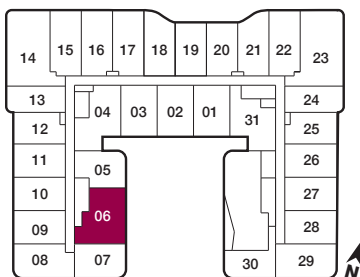

C1

2 BEDROOM
660 sq.ft.
 50 sq.ft. Balcony

BALCONY
 ALTERNATIVE
 311, 324, 509,
 522, 708, 721

FLOORS 2-7 / FLOOR 2 SHOWN

Furniture not included. Actual floor area may differ from stated floor area; see APS for details. Keyplans are for location only. Suite numbering and balcony locations may change between floors. Floorplans may be mirrored in building. All prices, sizes and specifications are subject to change without notice. E.&O.E

E1

3 BEDROOM
1,010 sq.ft.

FLOOR 2

Furniture not included. Actual floor area may differ from stated floor area; see APS for details. Keyplans are for location only. Suite numbering and balcony locations may change between floors. Floorplans may be mirrored in building. All prices, sizes and specifications are subject to change without notice. E.&O.E

reina

E3

3 BEDROOM
1,175 sq.ft.
 Balcony 60 sq. ft
 Balcony 82 sq ft (ALT)

FLOORS 3-7 / FLOOR 3 SHOWN

Furniture not included. Actual floor area may differ from stated floor area; see APS for details. Keyplans are for location only. Suite numbering and balcony locations may change between floors. Floorplans may be mirrored in building. All prices, sizes and specifications are subject to change without notice. E.&O.E