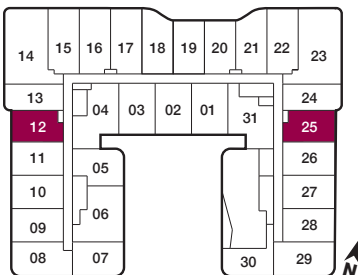

C1

2 BEDROOM
660 sq.ft.
 50 sq.ft. Balcony

BALCONY
 ALTERNATIVE
 311, 324, 509,
 522, 708, 721

FLOORS 2-7 / FLOOR 2 SHOWN

Furniture not included. Actual floor area may differ from stated floor area; see APS for details. Keyplans are for location only. Suite numbering and balcony locations may change between floors. Floorplans may be mirrored in building. All prices, sizes and specifications are subject to change without notice. E.&O.E

E1

3 BEDROOM
1,010 sq.ft.

FLOOR 2

Furniture not included. Actual floor area may differ from stated floor area; see APS for details. Keyplans are for location only. Suite numbering and balcony locations may change between floors. Floorplans may be mirrored in building. All prices, sizes and specifications are subject to change without notice. E.&O.E

reina

E3

3 BEDROOM
1,175 sq.ft.
 Balcony 60 sq. ft
 Balcony 82 sq ft (ALT)

FLOORS 3-7 / FLOOR 3 SHOWN

Furniture not included. Actual floor area may differ from stated floor area; see APS for details. Keyplans are for location only. Suite numbering and balcony locations may change between floors. Floorplans may be mirrored in building. All prices, sizes and specifications are subject to change without notice. E.&O.E