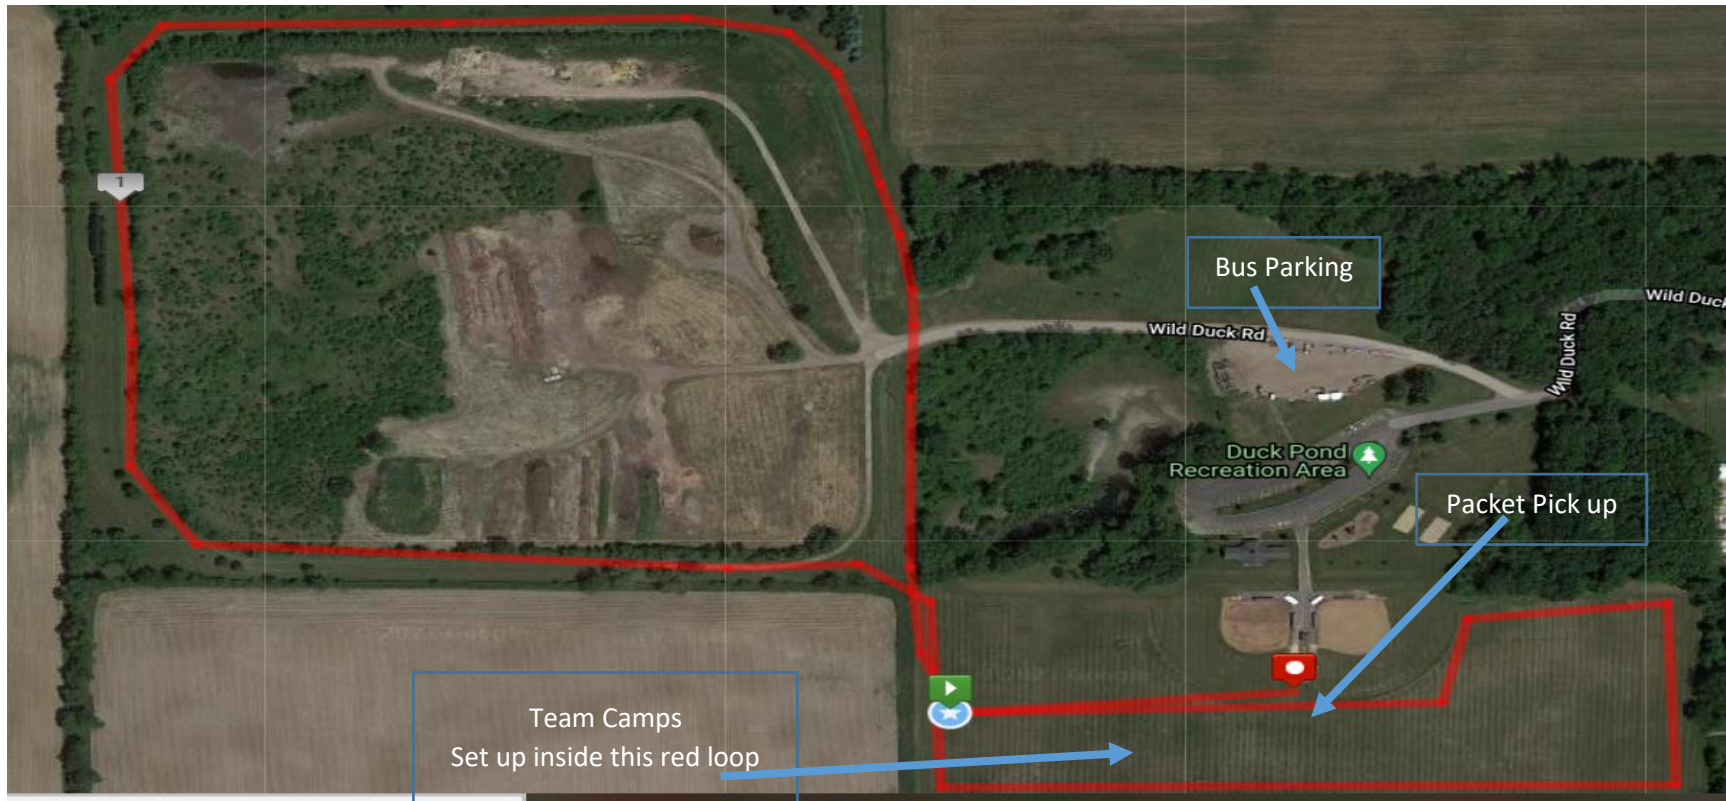

Team Camps
Set up inside this red loop

Bus Parking

Packet Pick up

Wild Duck Rd

Duck Pond
Recreation Area

Wild Duck Rd

Wild Duck

1