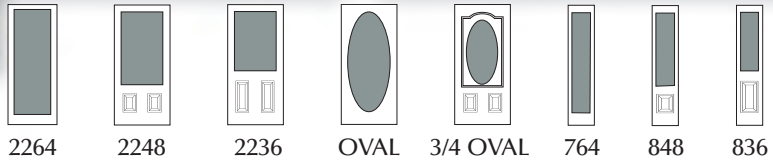

Peterborough

2264	2248	2236	OVAL	3/4 OVAL	764	848	836
•	•	•	•	•	•	•	•
•	•	•	•	•	•	•	•
•	•	•	•	•	•	•	•