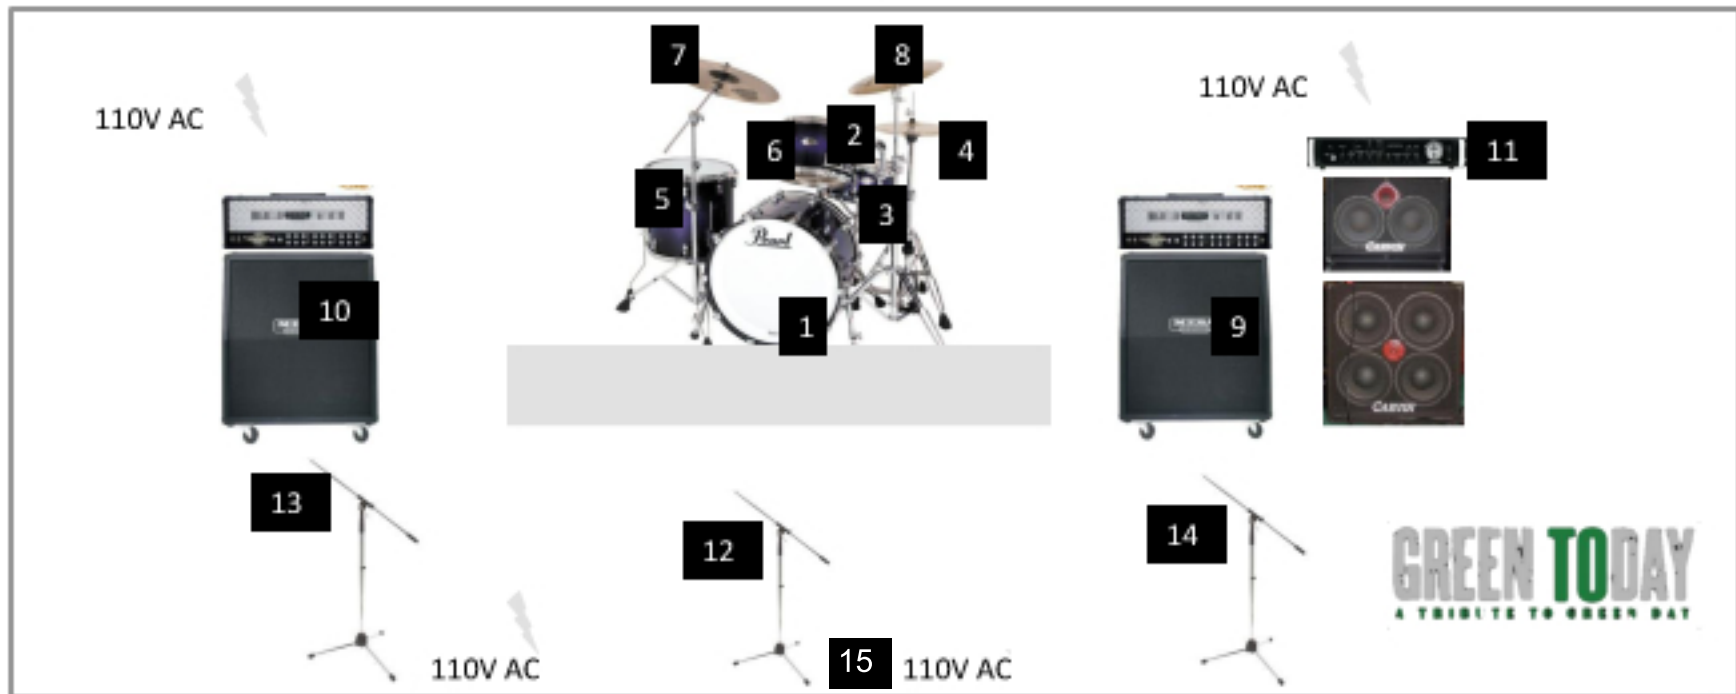

## STAGE PLOT / INPUT LIST

**GREEN TODAY**  
A TRIBUTE TO GREEN DAY

Input	Instrument	Mic	Location	Stand
1	Kick	88/91/B52	Drum Stage	short boom
2	Snare Top	B57/57	Drum Stage	tall boom
3	Snare Bottom	B57/57	Drum Stage	tall boom
4	Hi Hat	81/451	Drum Stage	straight
5	Floor Tom	B98/504/408	Drum Stage	claw
6	Tom	B98/504/408	Drum Stage	claw
7	Overhead (SL)	414/81/451	Drum Stage	tall boom
8	Drum sequencer PAD	Output	Drum Stage	
9	Guitar Amp 1	409/B57/57	Stage Left /inside	short boom
10	Guitar Amp 2	409/B57/57	Stage Right	short boom
11	Bass - DI	Active	Stage Left /Outside	
12	Vocal1 Brian	Wireless MIC	Center front	Straight Stand
13	Vocal2 Kevin	58/B58/87	Stage Right	tall boom
14	Vocal3 Jim	58/B58/87	Stage Left	tall boom
15	Acoustic - DI		Center Front	