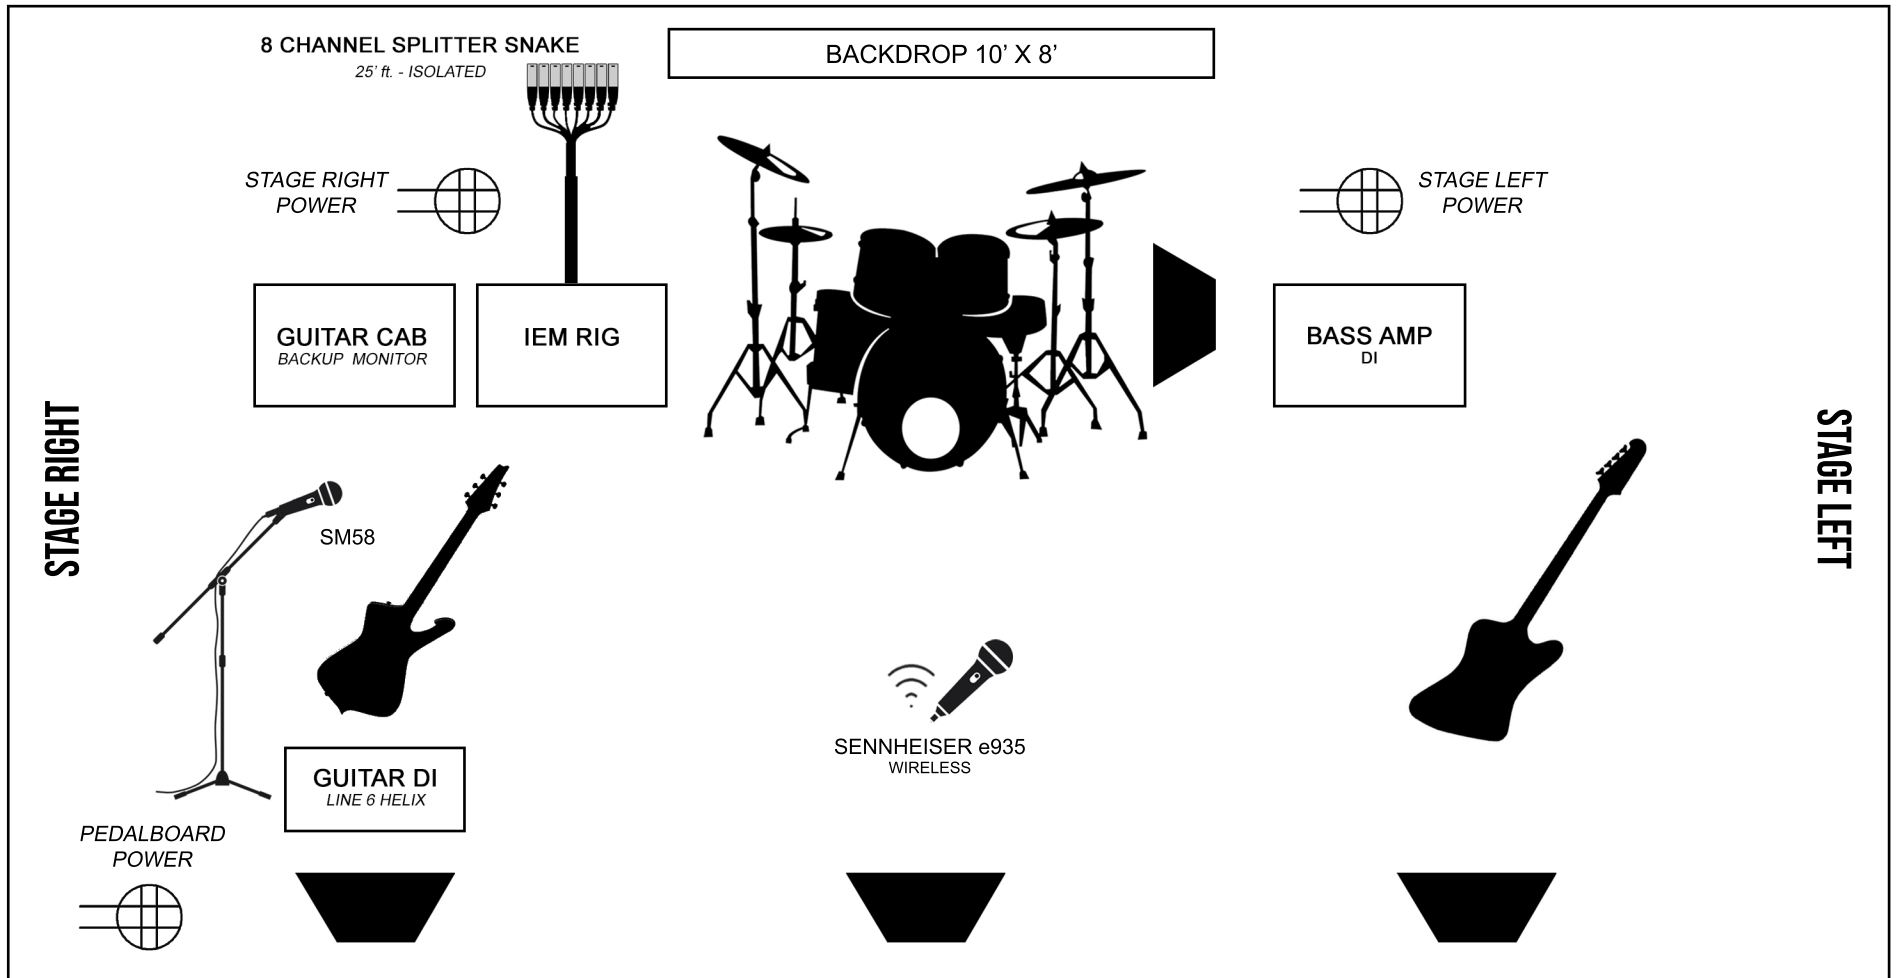

## STAGE PLOT

### INPUT LIST

FROM SPLITTER SNAKE

1. VOX 1 (CENTER)
2. VOX 2 (STAGE RIGHT)
3. GUITAR (STAGE RIGHT)
4. BASS