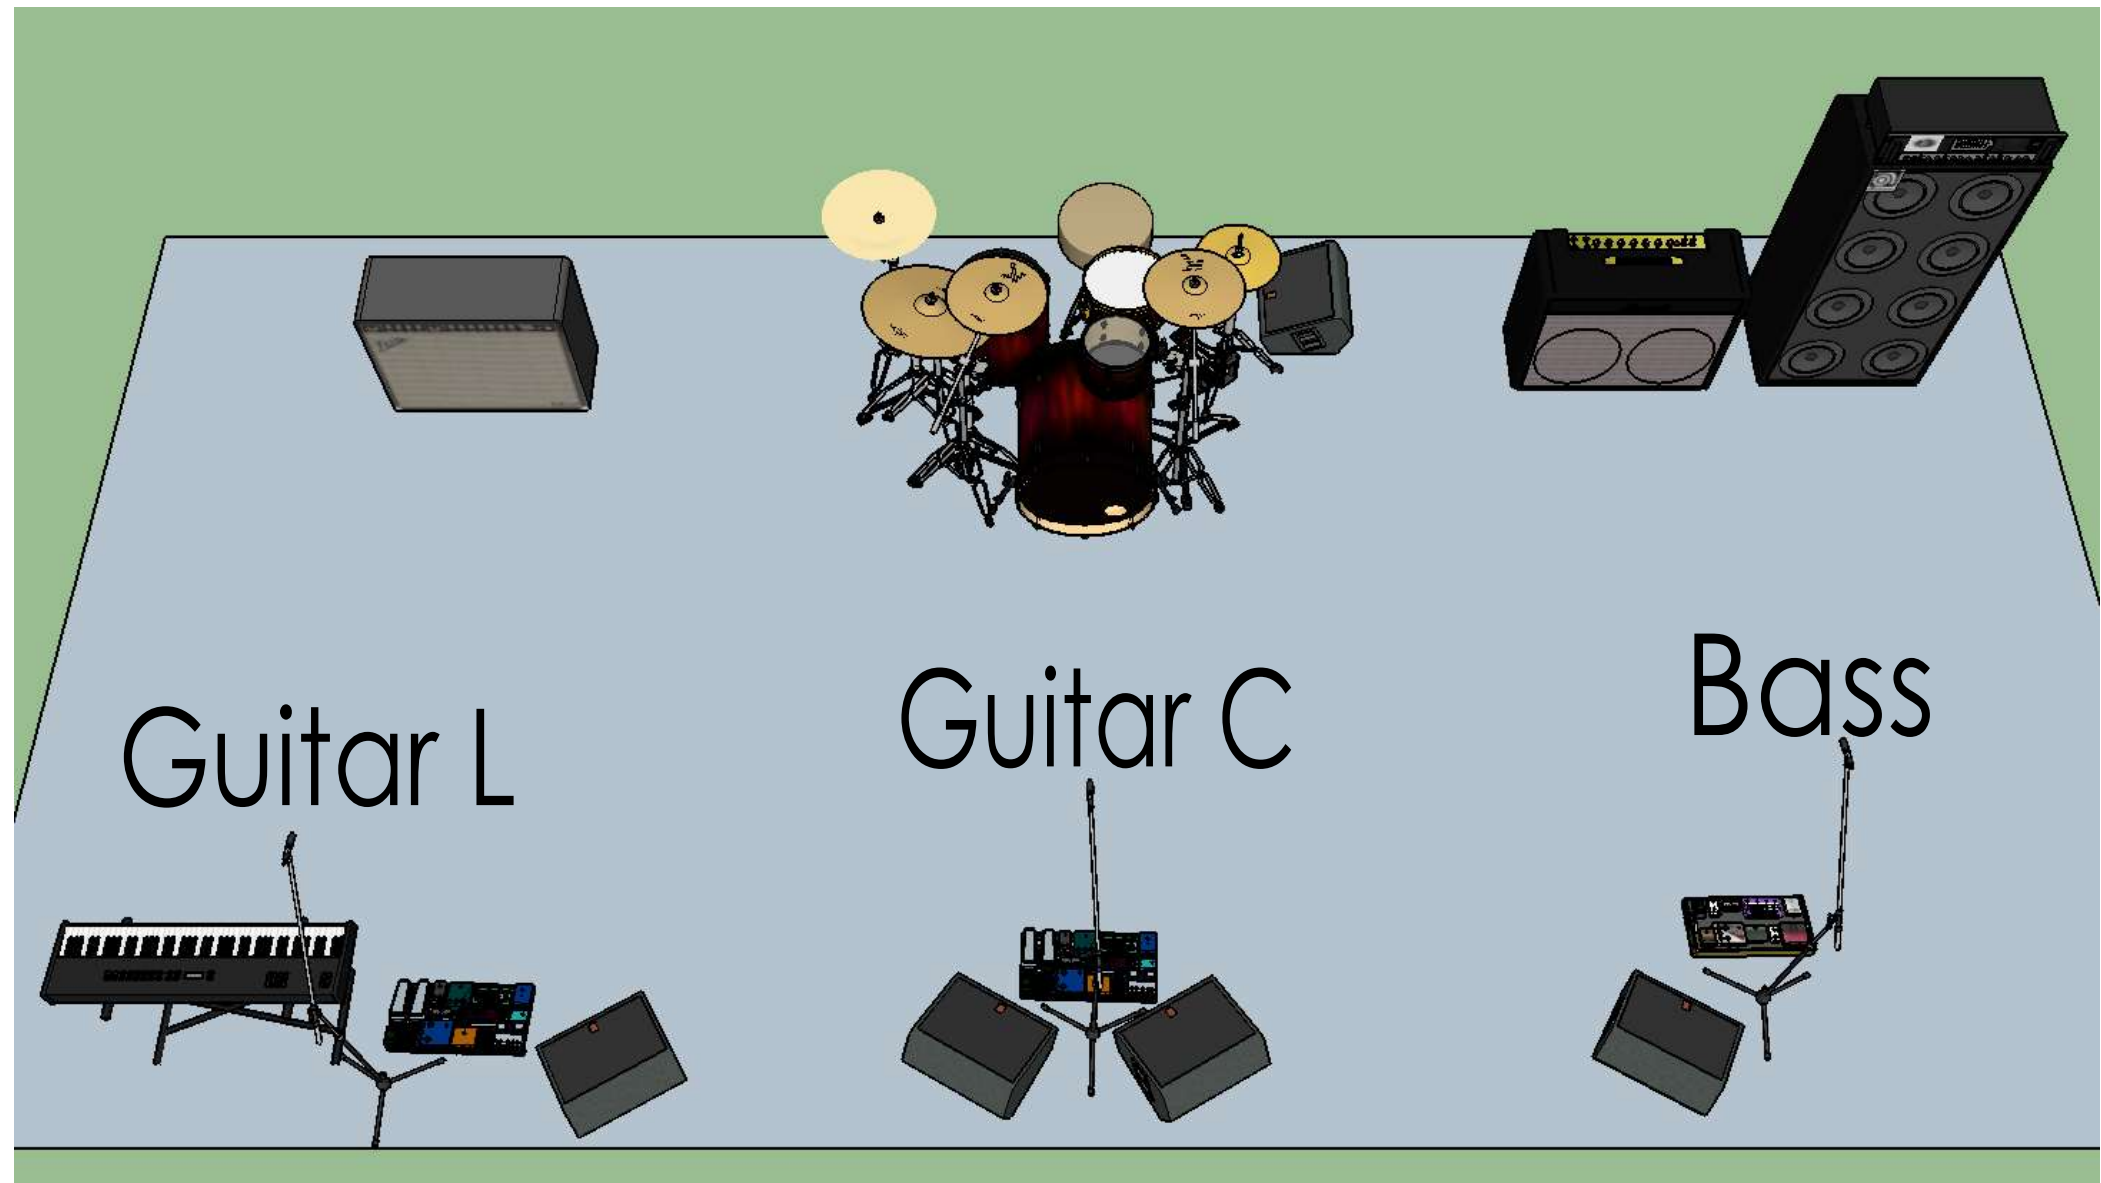

WEezerTon

Stage Plot

Input List

Input	Instrument	Mic
1	Kick	Shure Beta 52
2	Snare	Shure SM57
3	Hi-Hat	Shure SM81
4	Tom 1	Sennheiser e604
5	Floor Tom	Sennheiser e604
6	OH L	Shure SM81
7	OH R	Shure SM81
8	Keys	DI
9	Pad	DI
10	Bass	DI
11	Guitar L	Sennheiser e609
12	Guitar C	Sennheiser e609
13	Guit L Vox	Shure Beta58
14	Guit C Vox	Shure Beta58
15	Bass Vox	Shure Beta58
16	Drum Vox	Shure Beta58