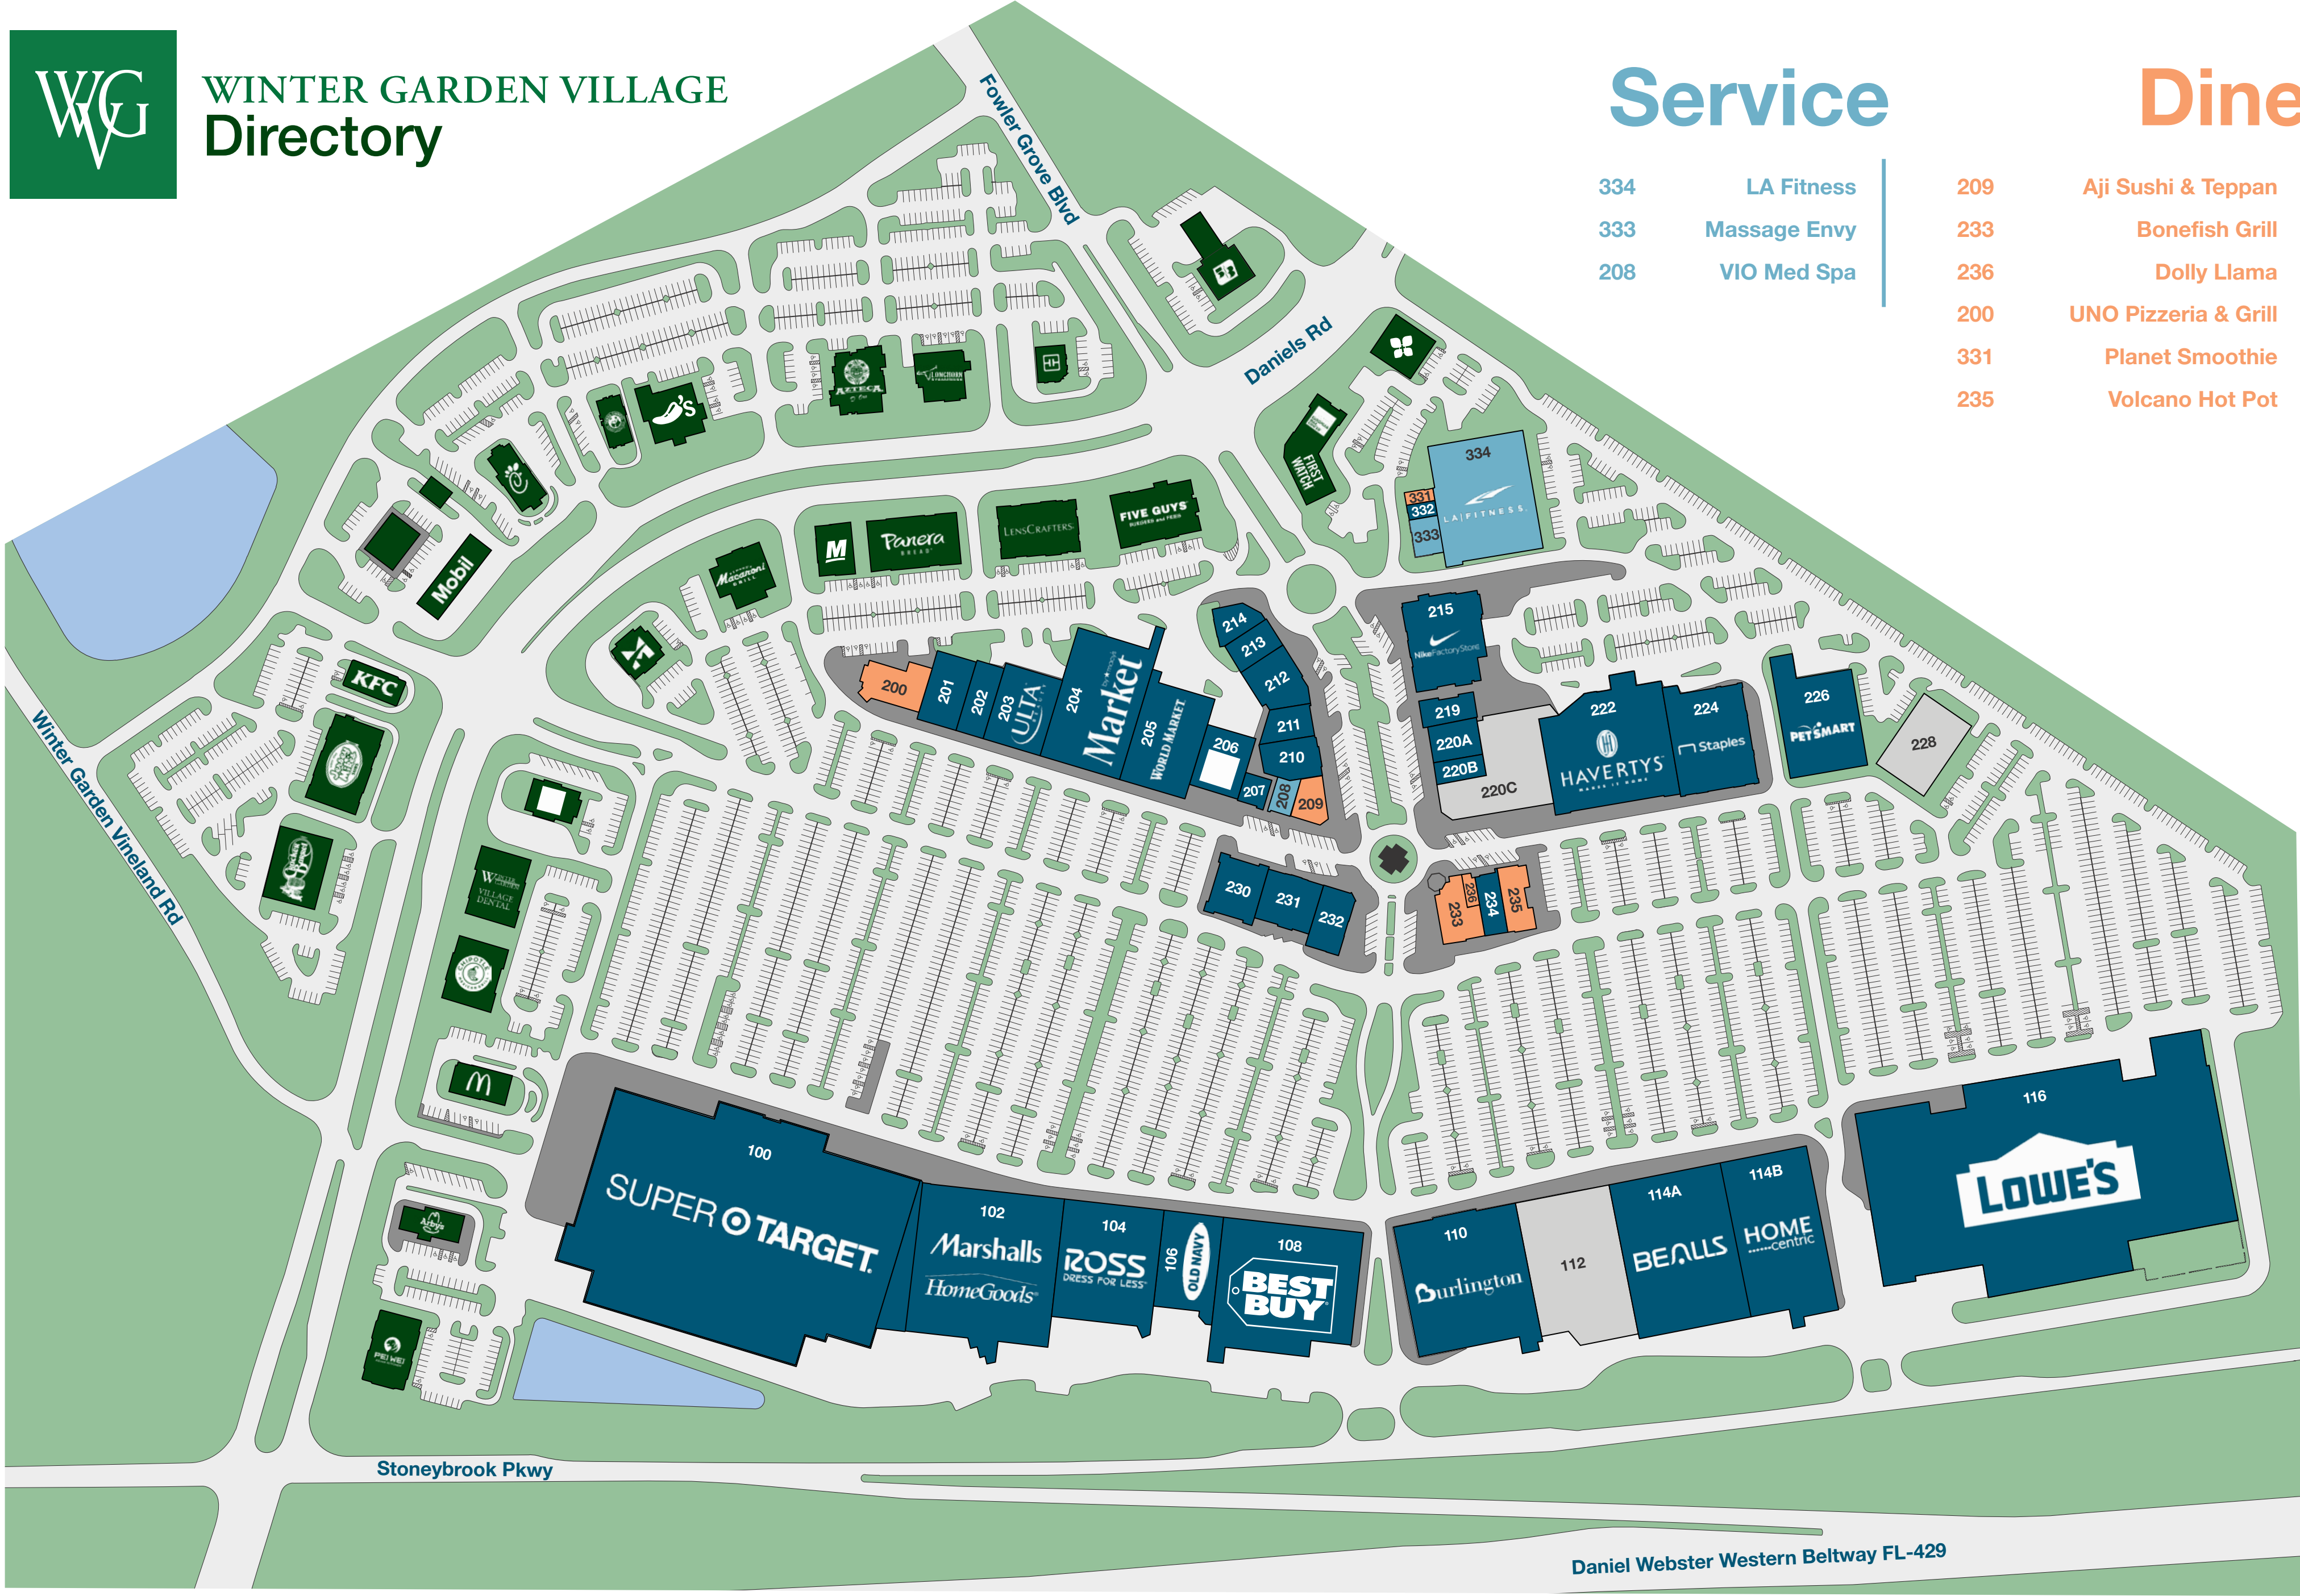

WINTER GARDEN VILLAGE Directory

Service

- 334 LA Fitness
- 333 Massage Envy
- 208 VIO Med Spa

Dine

- 209 Aji Sushi & Teppan
- 233 Bonefish Grill
- 236 Dolly Llama
- 200 UNO Pizzeria & Grill
- 331 Planet Smoothie
- 235 Volcano Hot Pot

Shop

- 207 America's Best
- 213 Bath & Body Works
- 114A Bealls
- 108 Best Buy
- 110 Burlington
- 220A Carter's
- 214 Chico's
- 202 Famous Footwear
- 222 Havertys
- 114B Home Centric
- 210 J. Crew Factory
- 211 Kay Jewelers
- 230 Kirkland's
- 231 Lane Bryant
- 116 Lowe's
- 204 Market by Macy's
- 102 Marshalls / HomeGoods
- 206 Men's Warehouse
- 215 Nike
- 106 Old Navy
- 220B Oshkosh B'Gosh
- 219 PacSun
- 232 Paradise Grills
- 226 PetSmart
- 104 Ross Dress For Less
- 201 Skechers
- 332 Southern Nutrition
- 224 Staples
- 100 Target
- 234 Trek Bicycle
- 203 Ulta Beauty
- 212 Victoria's Secret
- 205 World Market