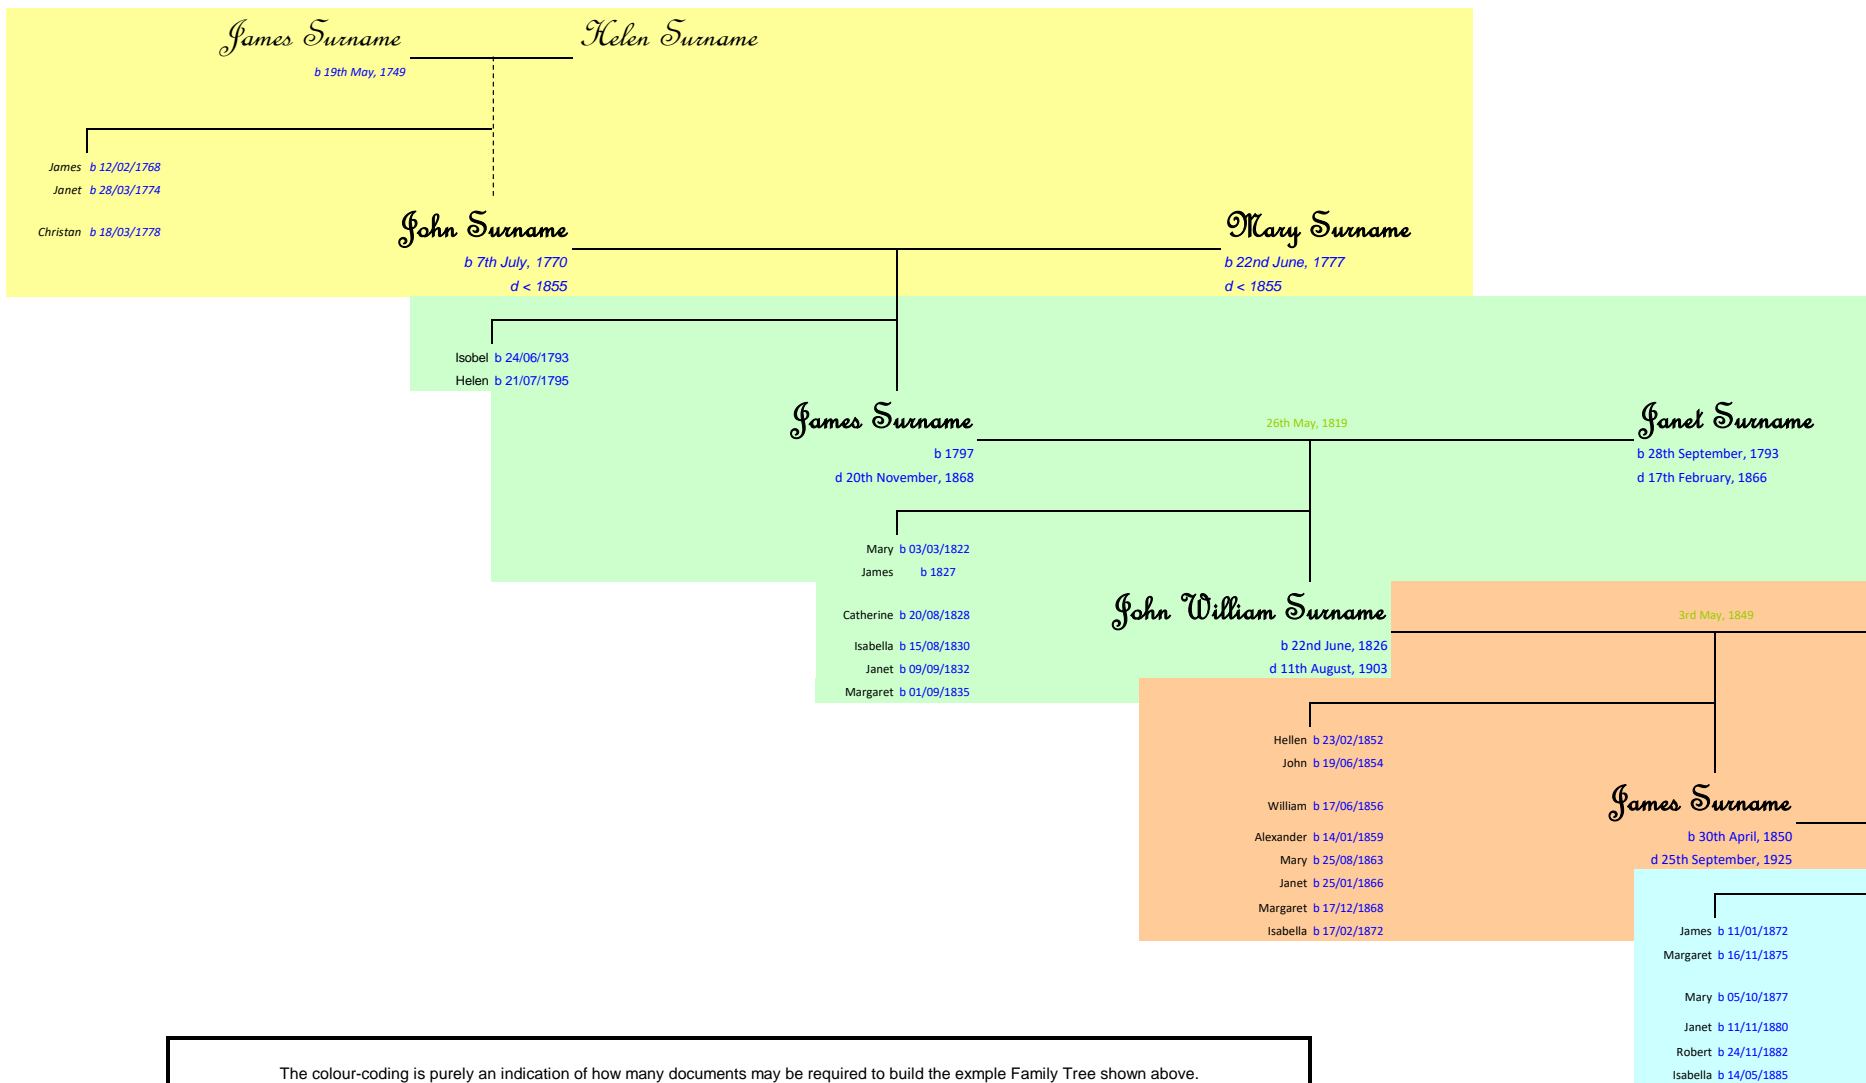

Single-line Fan

Great-Great-Great-Great- Great-Grand-Parents
Great-Great-Great- Great-Grand-Parents
Great-Great-Great- Grand-Parents
Great-Great- Grand-Parents
Great-Grand-Parents
Grand-Parents
Parents

The colour-coding is purely an indication of how many documents may be required to build the exmple Family Tree shown above.

Information given to Family Roots in Scotland
Approx 10 Documents
Approx 10 further Documents
Approx 10 further Documents
Approx 7 further documents