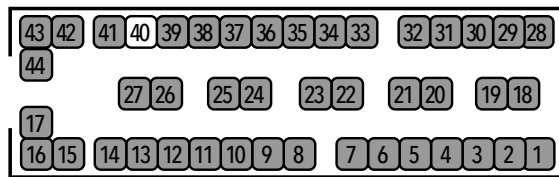

THE ORIGINAL  
MICHIGAN *Lavender* FESTIVAL™  
AT THE FAIRGROUNDS

= Reserved

TMLF  
SWAG

LAVENDER  
LEMONADE  
MUSIC

LAVENDER  
ICE CREAM

FAIRGROUNDS  
OFFICE

**ENTRANCE**  
NORTH PARKING LOT

Meet some of Michigan's BEST Lavender Farms  
Indoor & Outdoor Artists & Makers  
Natural Health Experts, Vendors & Speakers  
DIY Dome with Make-and-Takes  
Specialty Food Trucks & Vendors  
Lavender Lemonade, Ice Cream & SWAG!