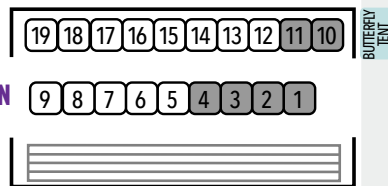

THE ORIGINAL  
MICHIGAN *Lavender* FESTIVAL™  
AT THE FAIRGROUNDS

= Reserved

TMLF  
SWAG

LAVENDER  
LEMONADE  
MUSIC

LAVENDER  
ICE CREAM

FAIRGROUNDS  
OFFICE

**ENTRANCE**  
NORTH PARKING LOT

Meet some of Michigan's BEST Lavender Farms  
Indoor & Outdoor Artists & Makers  
Natural Health Experts, Vendors & Speakers  
DIY Dome with Make-and-Takes  
Specialty Food Trucks & Vendors  
Lavender Lemonade, Ice Cream & SWAG!