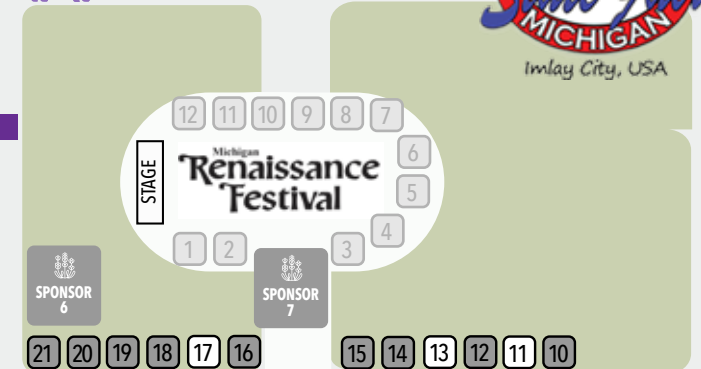

THE ORIGINAL  
MICHIGAN *Lavender* FESTIVAL™  
AT THE FAIRGROUNDS

= Reserved

TMLF  
SWAG

LAVENDER  
LEMONADE  
MUSIC

LAVENDER  
ICE CREAM

FAIRGROUNDS  
OFFICE

**ENTRANCE**  
NORTH PARKING LOT

Meet some of Michigan's BEST Lavender Farms  
Indoor & Outdoor Artists & Makers  
Natural Health Experts, Vendors & Speakers  
DIY Dome with Make-and-Takes  
Specialty Food Trucks & Vendors  
Lavender Lemonade, Ice Cream & SWAG!

Friday, June 6, Noon - 6pm  
Saturday, June 7, 10am - 6pm  
Sunday, June 8, 10am - 4pm

Tickets \$10

12 & Under FREE  
FREE PARKING!

THE 23rd ANNUAL MICHIGAN LAVENDER FESTIVAL

June 6-8, 2025

Eastern Michigan State Fairgrounds