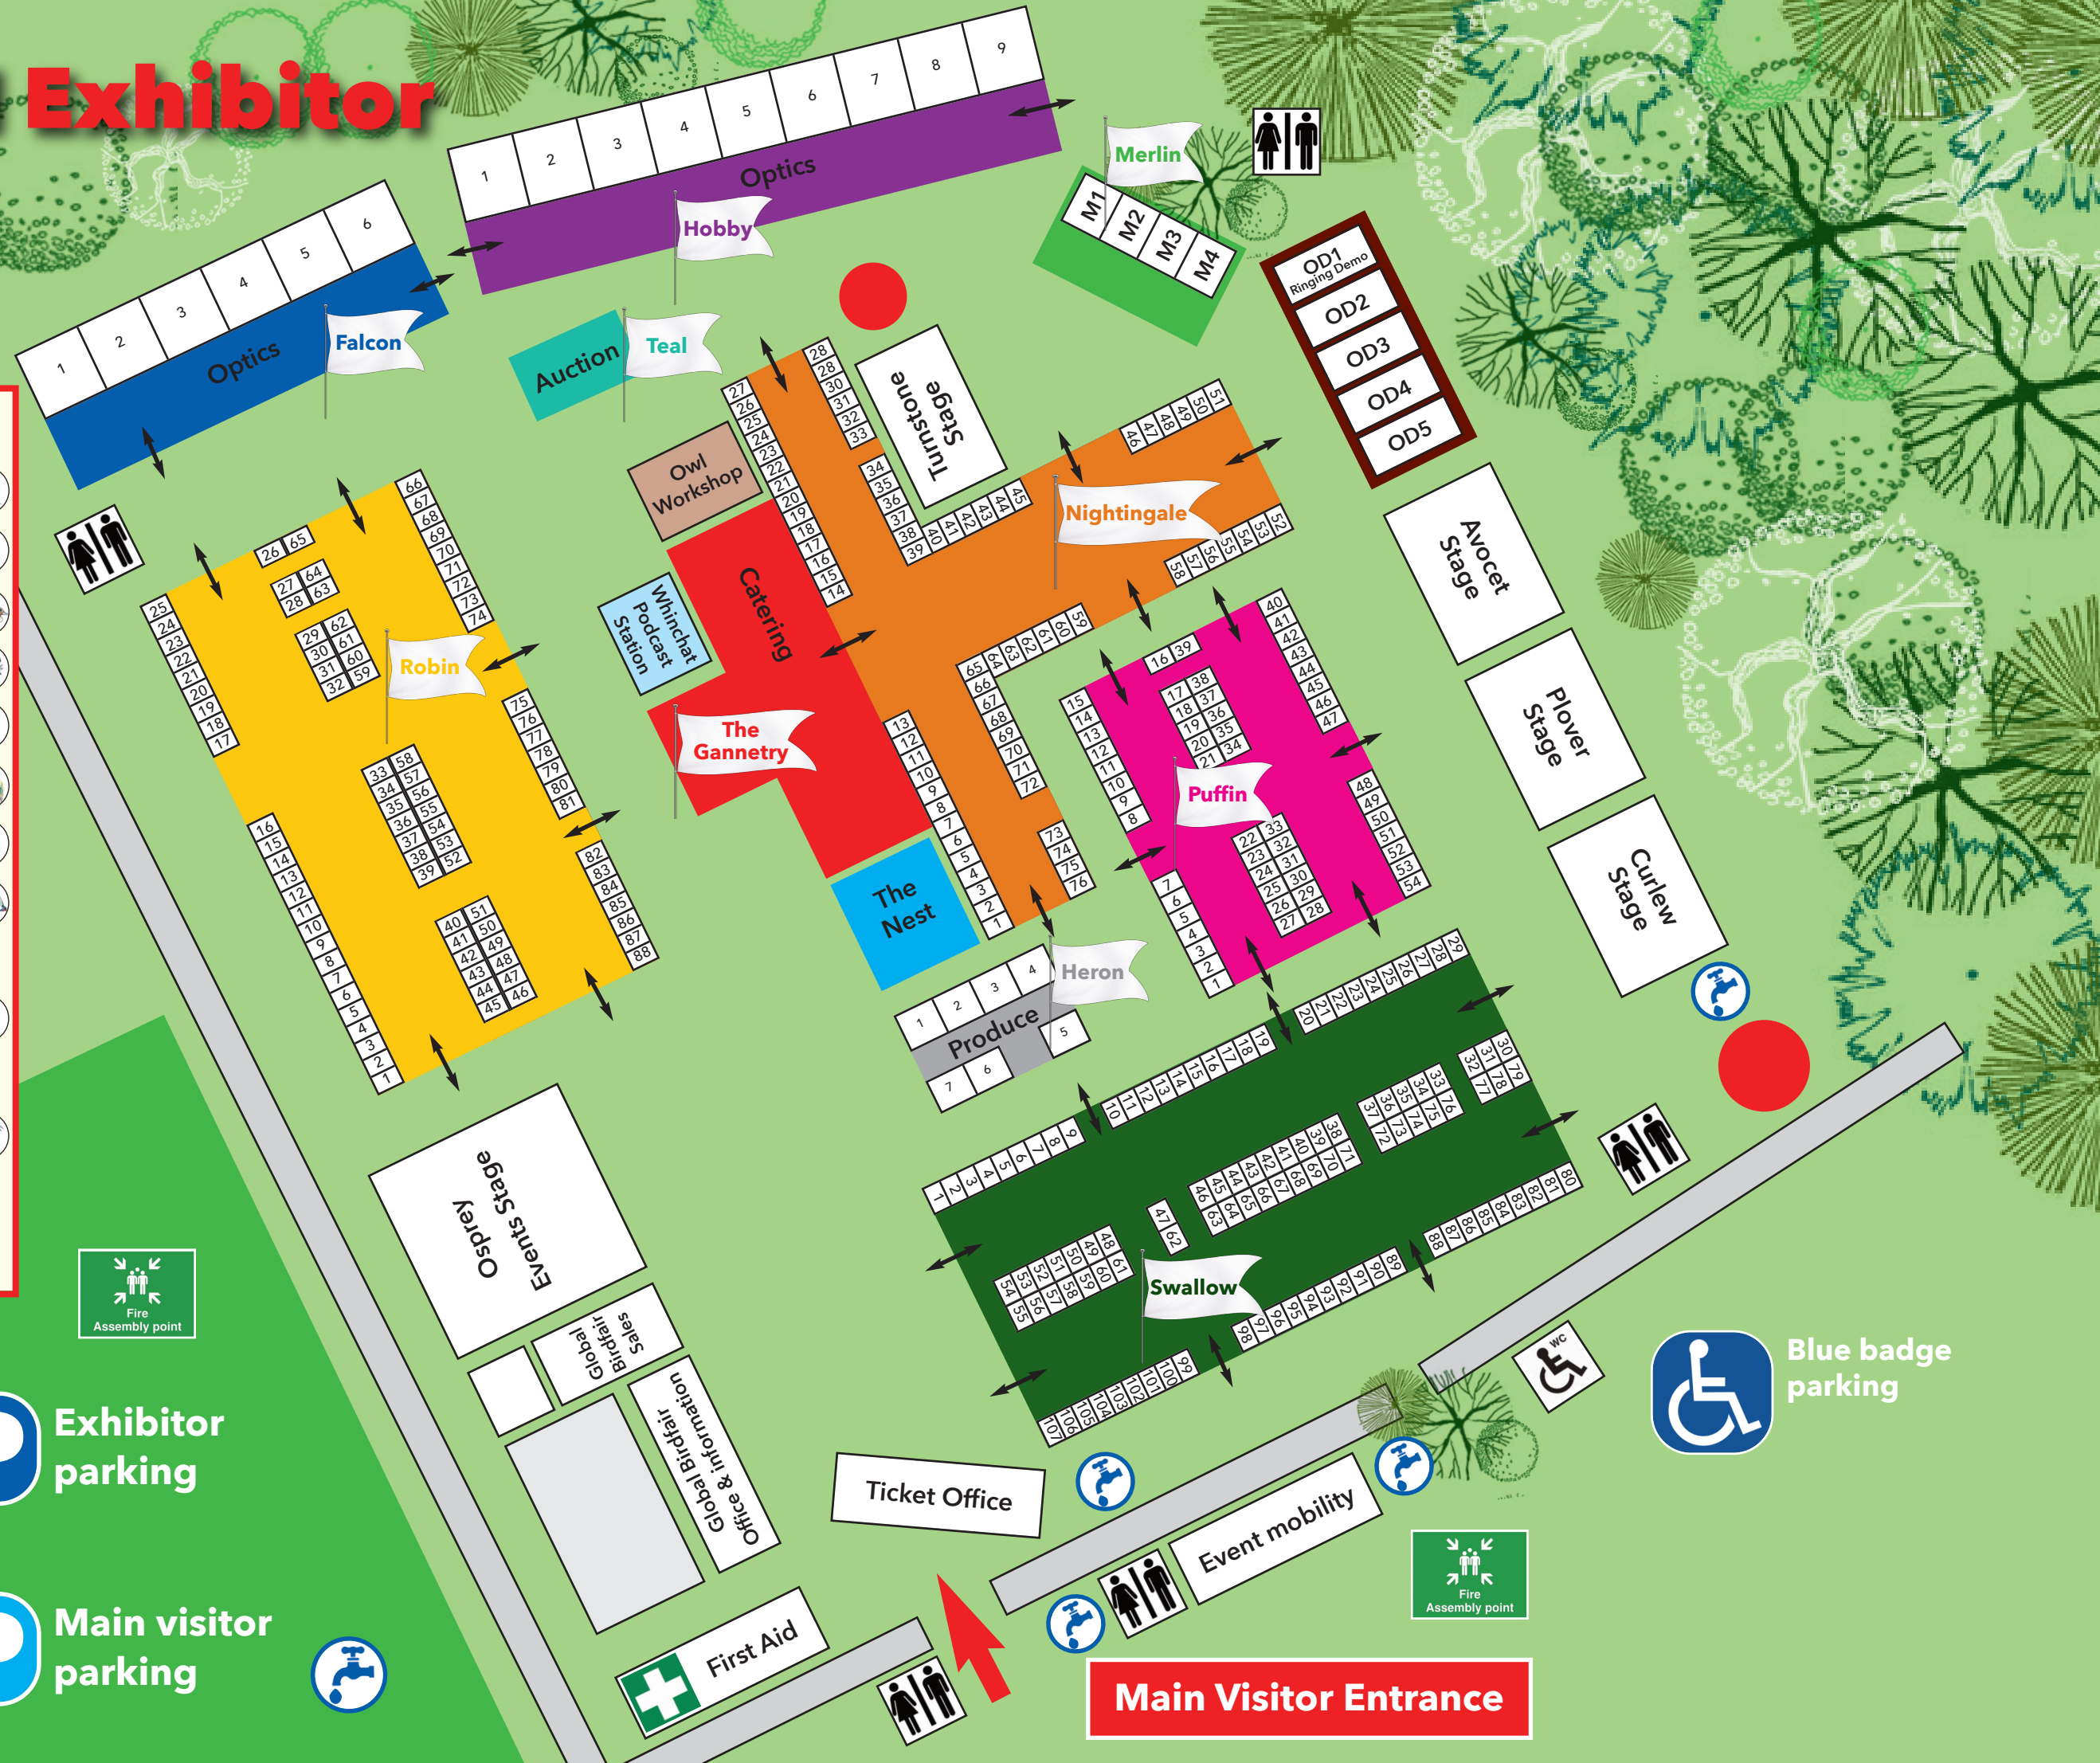

# Site and Exhibitor Plan

**Key and information**

-  ROBIN MARQUEE
-  FALCON MARQUEE
-  TEAL MARQUEE
-  HOBBY MARQUEE
-  MERLIN MARQUEE
-  NIGHTINGALE MARQUEE
-  PUFFIN MARQUEE
-  SWALLOW MARQUEE
-  THE NEST
-  HERON MARQUEE
-  BIRD RINGING DEMO
-  CATERING

 Toilets

 Water

 Exhibitor parking

 Main visitor parking

 Blue badge parking

**Main Visitor Entrance**