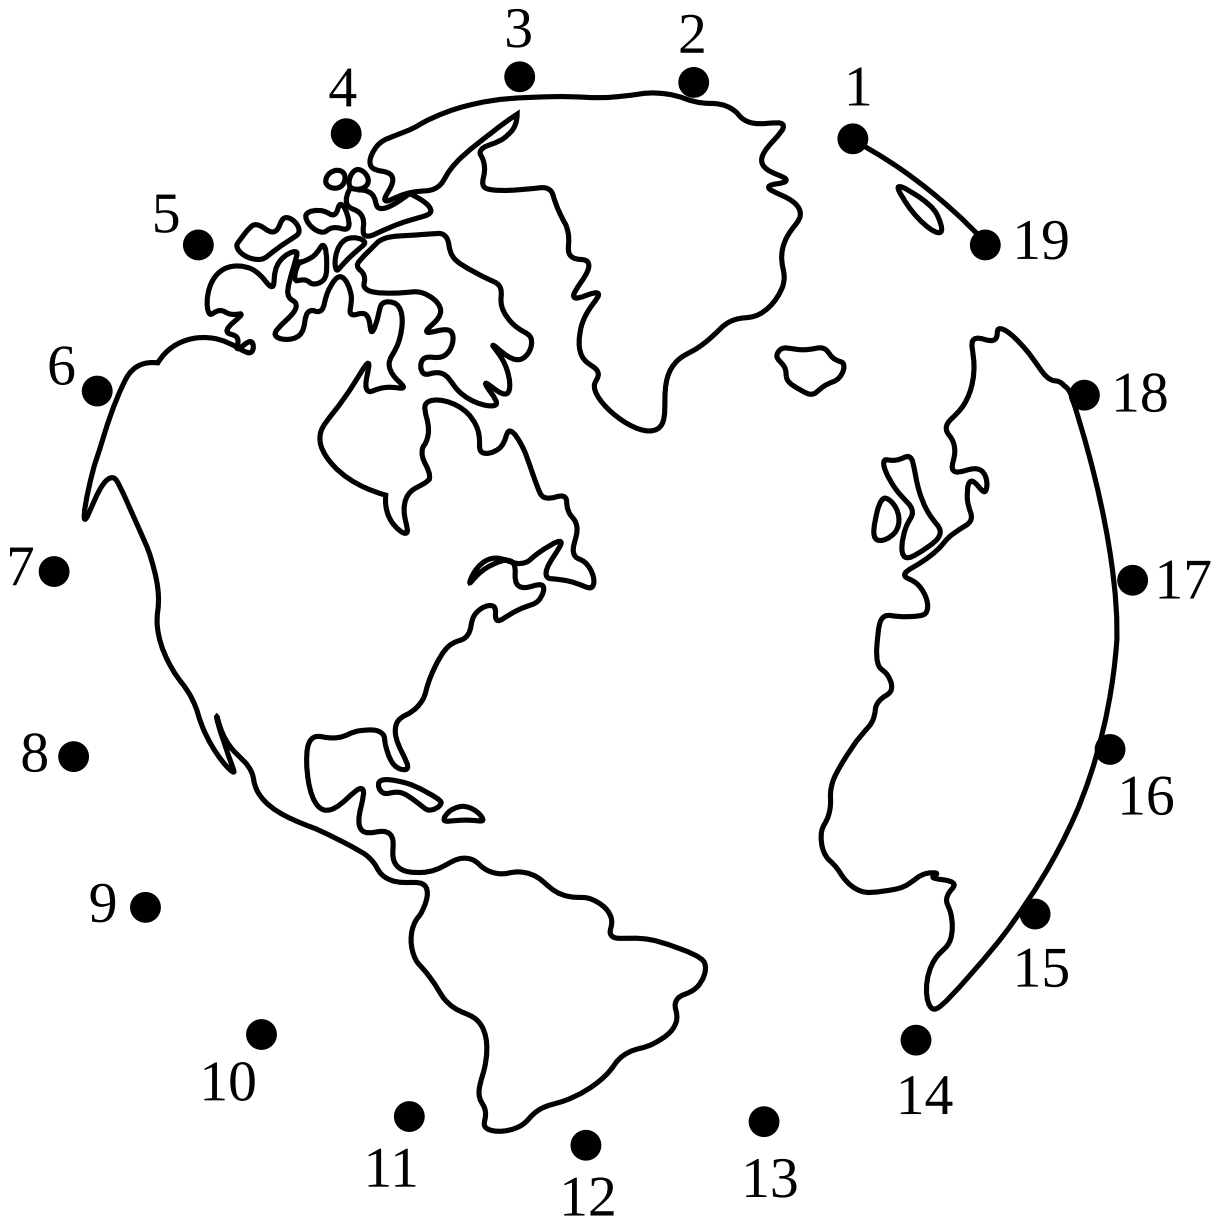

EARTH DAY

ACTIVITY BOOK

NORTH EAST MAMA

Counting

Count & write the amount of each picture below

Dot to Dot

Follow the numbers to connect each dot.

Number Coloring

Color the picture by matching the correct color to the number

Maze Madness

Help the plastic bottle find its way into the Recycling Bin!

EARTH DAY

APRIL 22

Recycle Sorting

Draw a line from the object to the correct recycle bin.