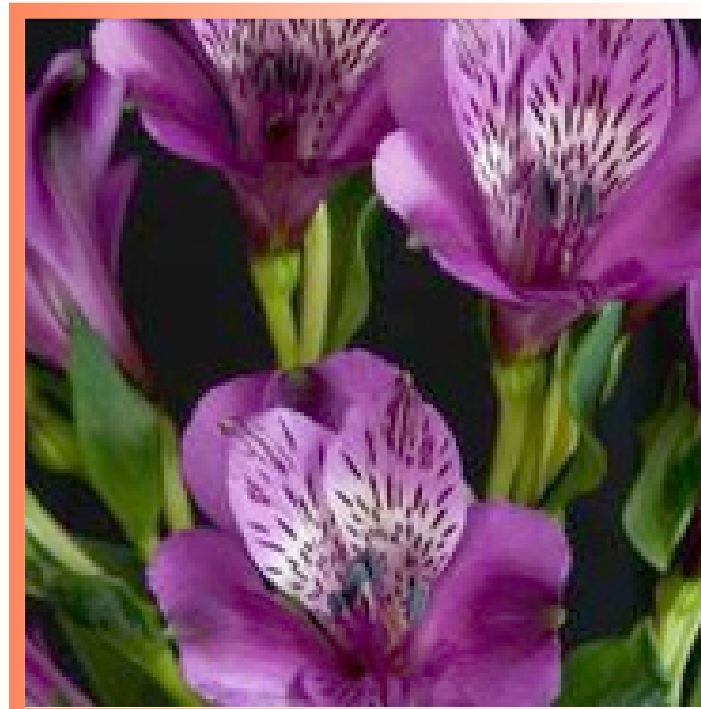

ALSTROEMERIA

Gold

Bali

Madrid

Marlin

Amatista