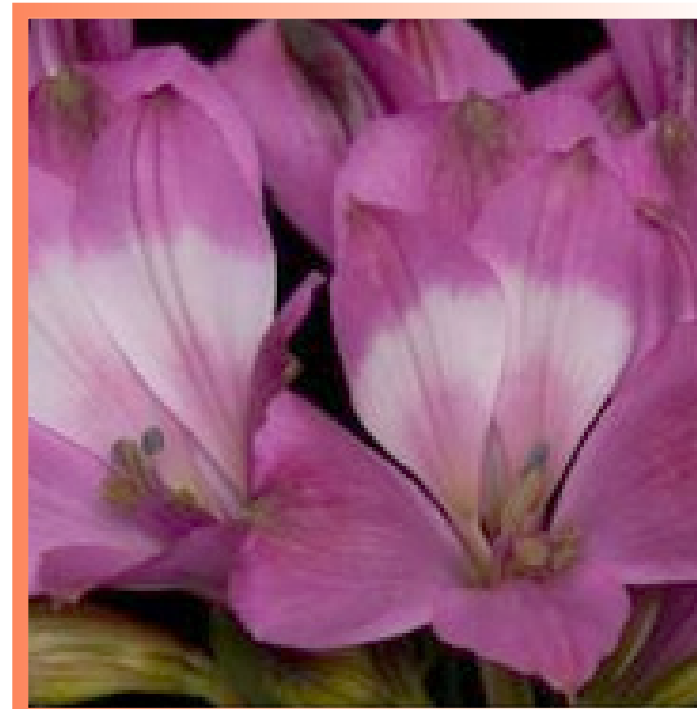

ALSTROEMERIA

Gold

Bali

Madrid

Floriano

Amatista