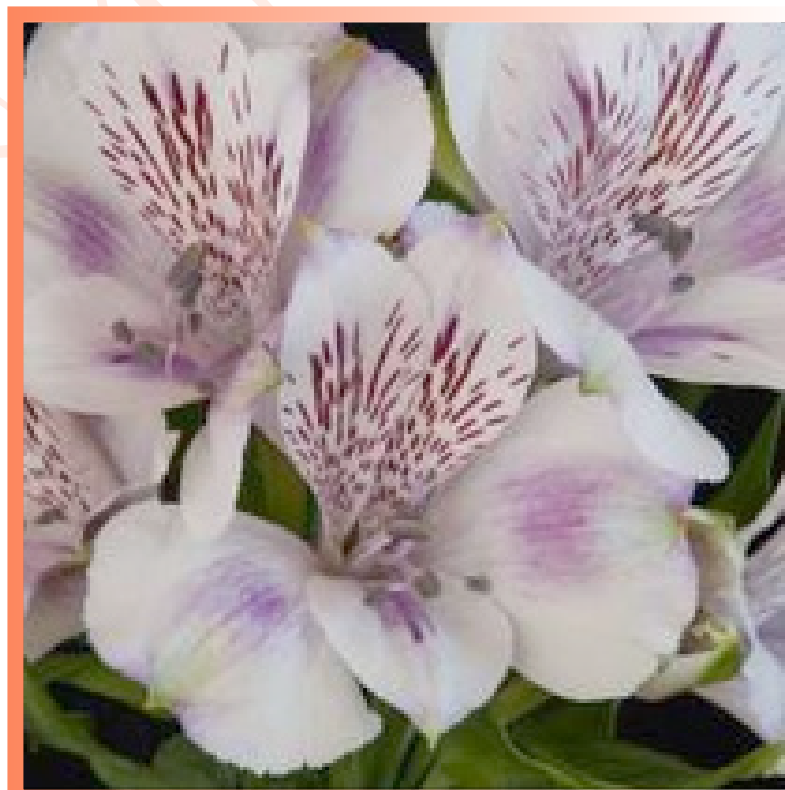

Clear

ALSTROEMERIA

Felicia