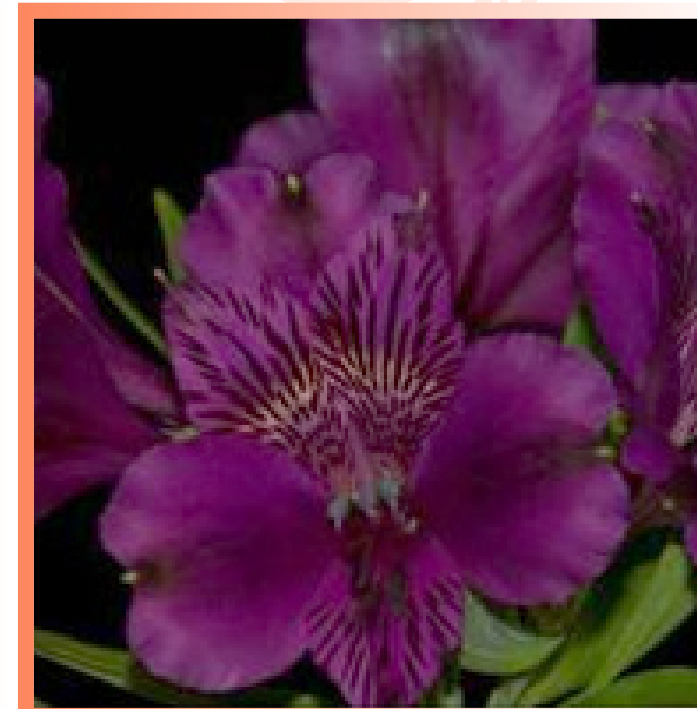

Tarantino

Amatista