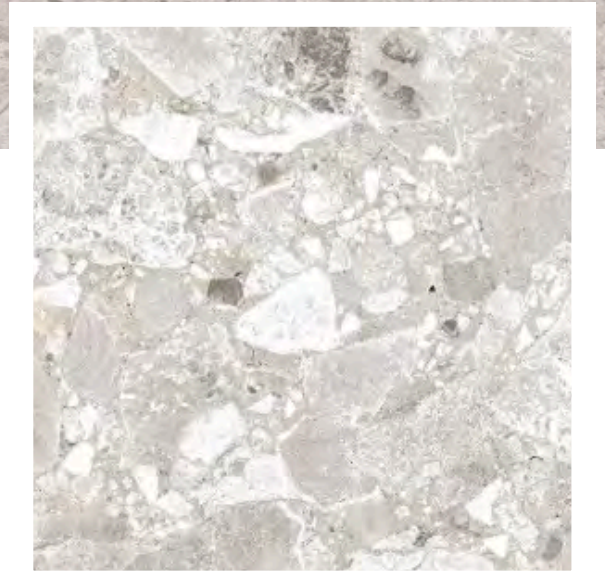

TERRARZO

TERRARZO modernizes a classic design, offering a durable, non-slip terrazzo-inspired surface perfect for terraces, patios, and pedestrian areas.

Size: 24 x 24 | Rectified

Thickness: $\frac{3}{4}$ inch

Application: Indoor/Outdoor