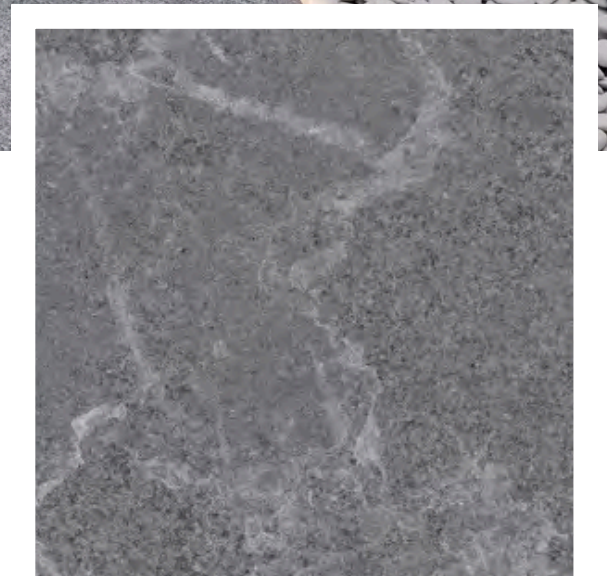

INDIGO

INDIGO delivers deep color and high performance with a dark gray, grip-finish surface ideal for outdoor and wet areas. Its bold tone creates elegant contrast, enhancing contemporary architecture with a refined, durable design.

Size: 24 x 24 | Rectified

Thickness: $\frac{3}{4}$ inch

Application: Indoor/Outdoor