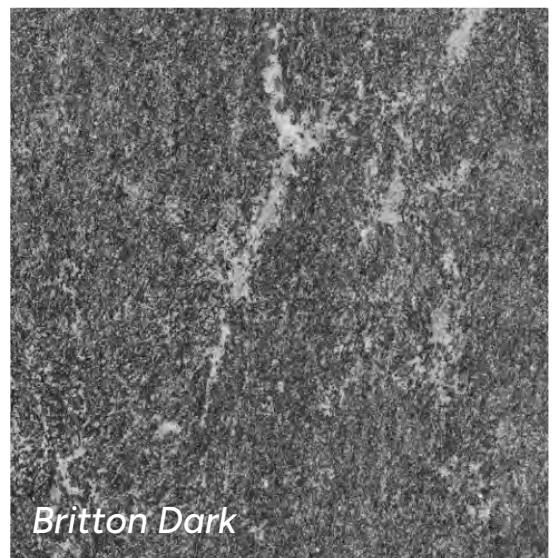

Britton Light

BRITTON

Britton balances design and performance with a matte, stone-look porcelain surface for outdoor use. Its neutral tone delivers a modern aesthetic ideal for driveways, patios, pool areas, and upscale residential or commercial projects. Available in Dark and Light.

Size: 24 x 24 | Rectified

Thickness: 3/4 inch

Application: Indoor/Outdoor