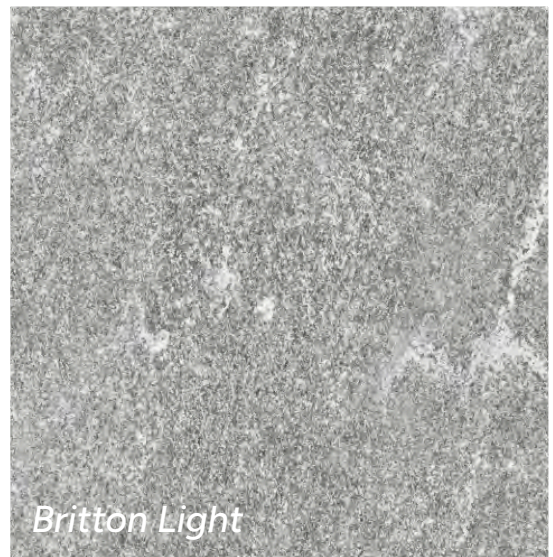

Britton Dark

Britton Light