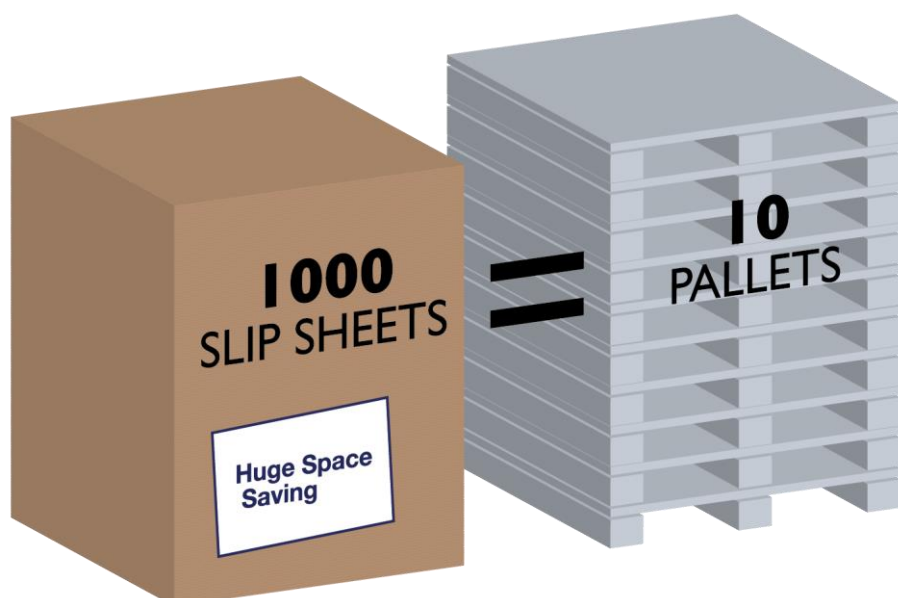

PACKAGING PRODUCTS (COATINGS) LTD

PALLET SLIP SHEET – 1200 x 1000mm + 60mm TABS (2 Sides) 900 kg Capacity. PROMOTION PRICE £1.35 Each

Description

Slip sheets are an innovative and effective alternative to traditional wooden and plastic pallets.

Composition

100% Recycled Kraftliner
Fully Recyclable

Standard Size and Thickness

Our standard slip sheets are made from uncoated kraftliner in the following size:-

1200 x 800mm and 1200 x 1000mm with 60mm flaps in 0.8mm thickness (900kgs approx. carrying capacity)

Benefits

- Paper slip sheets are much cheaper than wooden or plastic pallets
- Huge space saving - up to 1,000 slip sheets fit in the space of 10 pallets
- Maximise export shipping container space and minimise loading time
- Slip sheets weigh 20 times less than wooden pallets, saving shipping weight
- Using slip sheets instead of wooden pallets allows for 12-15% more products in transport containers
- Can be customized to fit any size load
- 100% recyclable and reusable
- Unlike wooden pallets slip sheets are not subject to ISPM 15 regulations